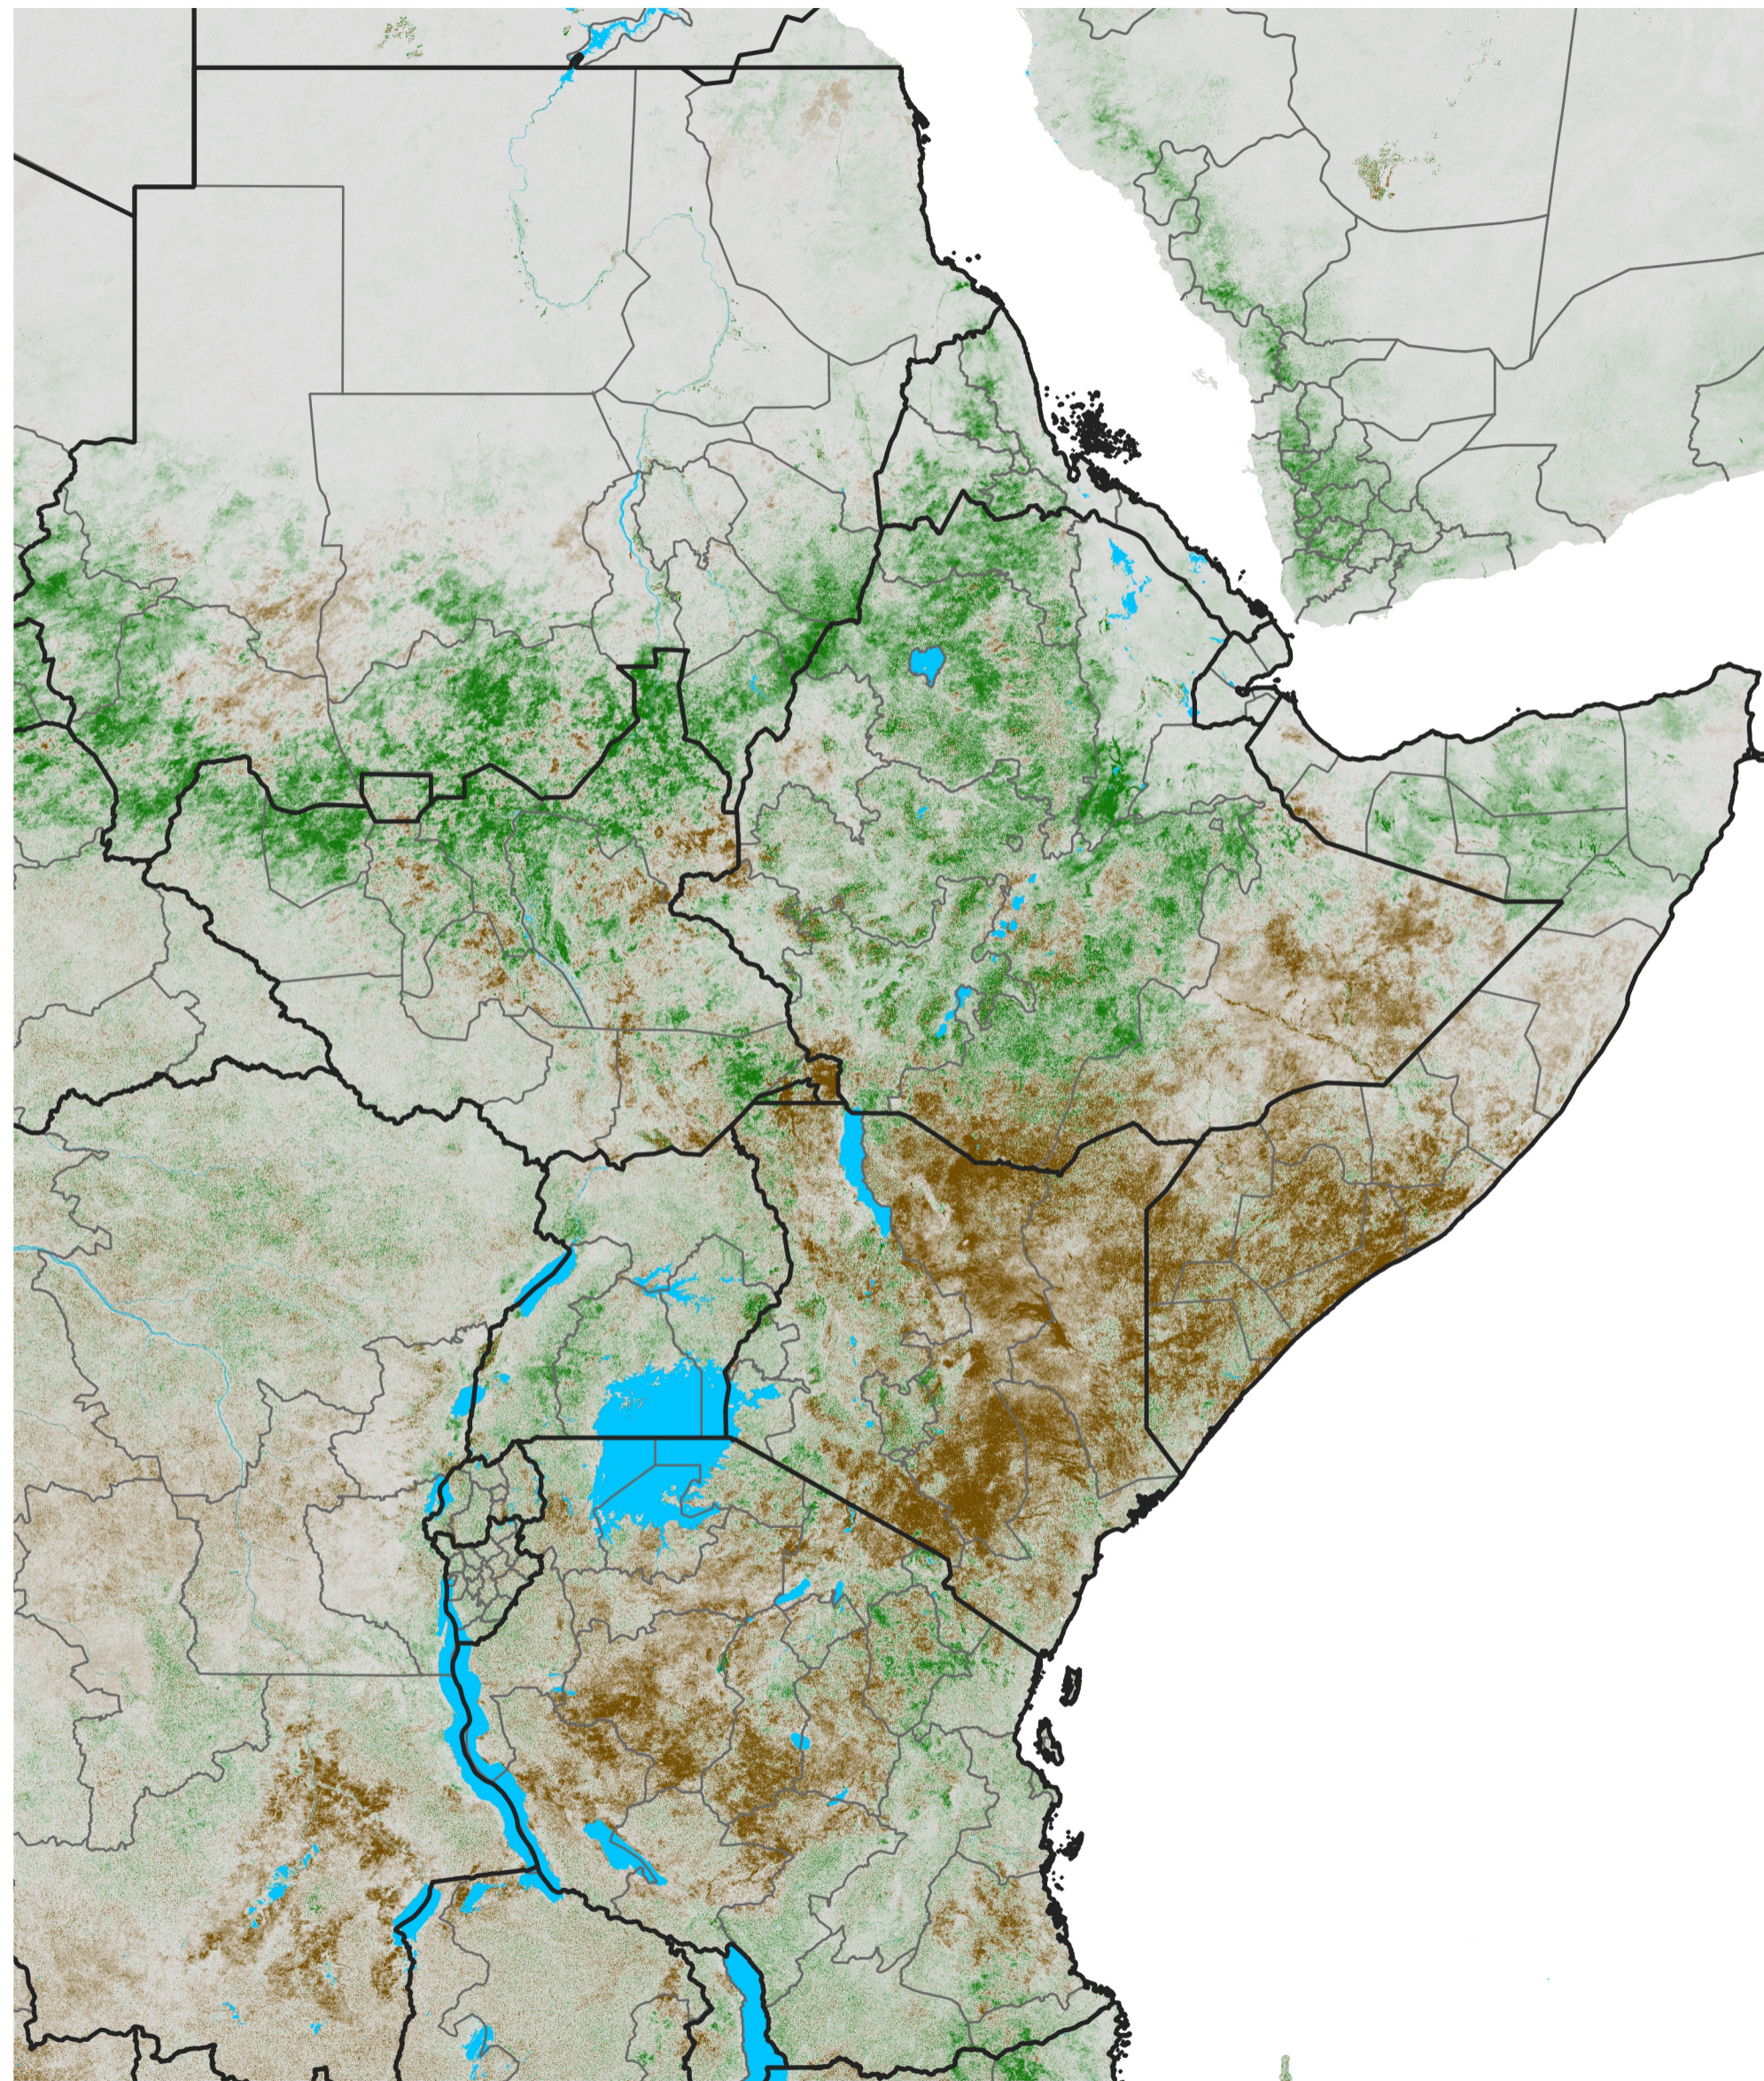

East Africa NDVI Difference

2019 minus 2018

Period 37 / Jun 26 - Jul 05, 2019

NDVI Difference

< -0.3 -0.2 -0.1 -0.05 0.05 0.1 0.2 >0.3

Negative

No Difference

Positive