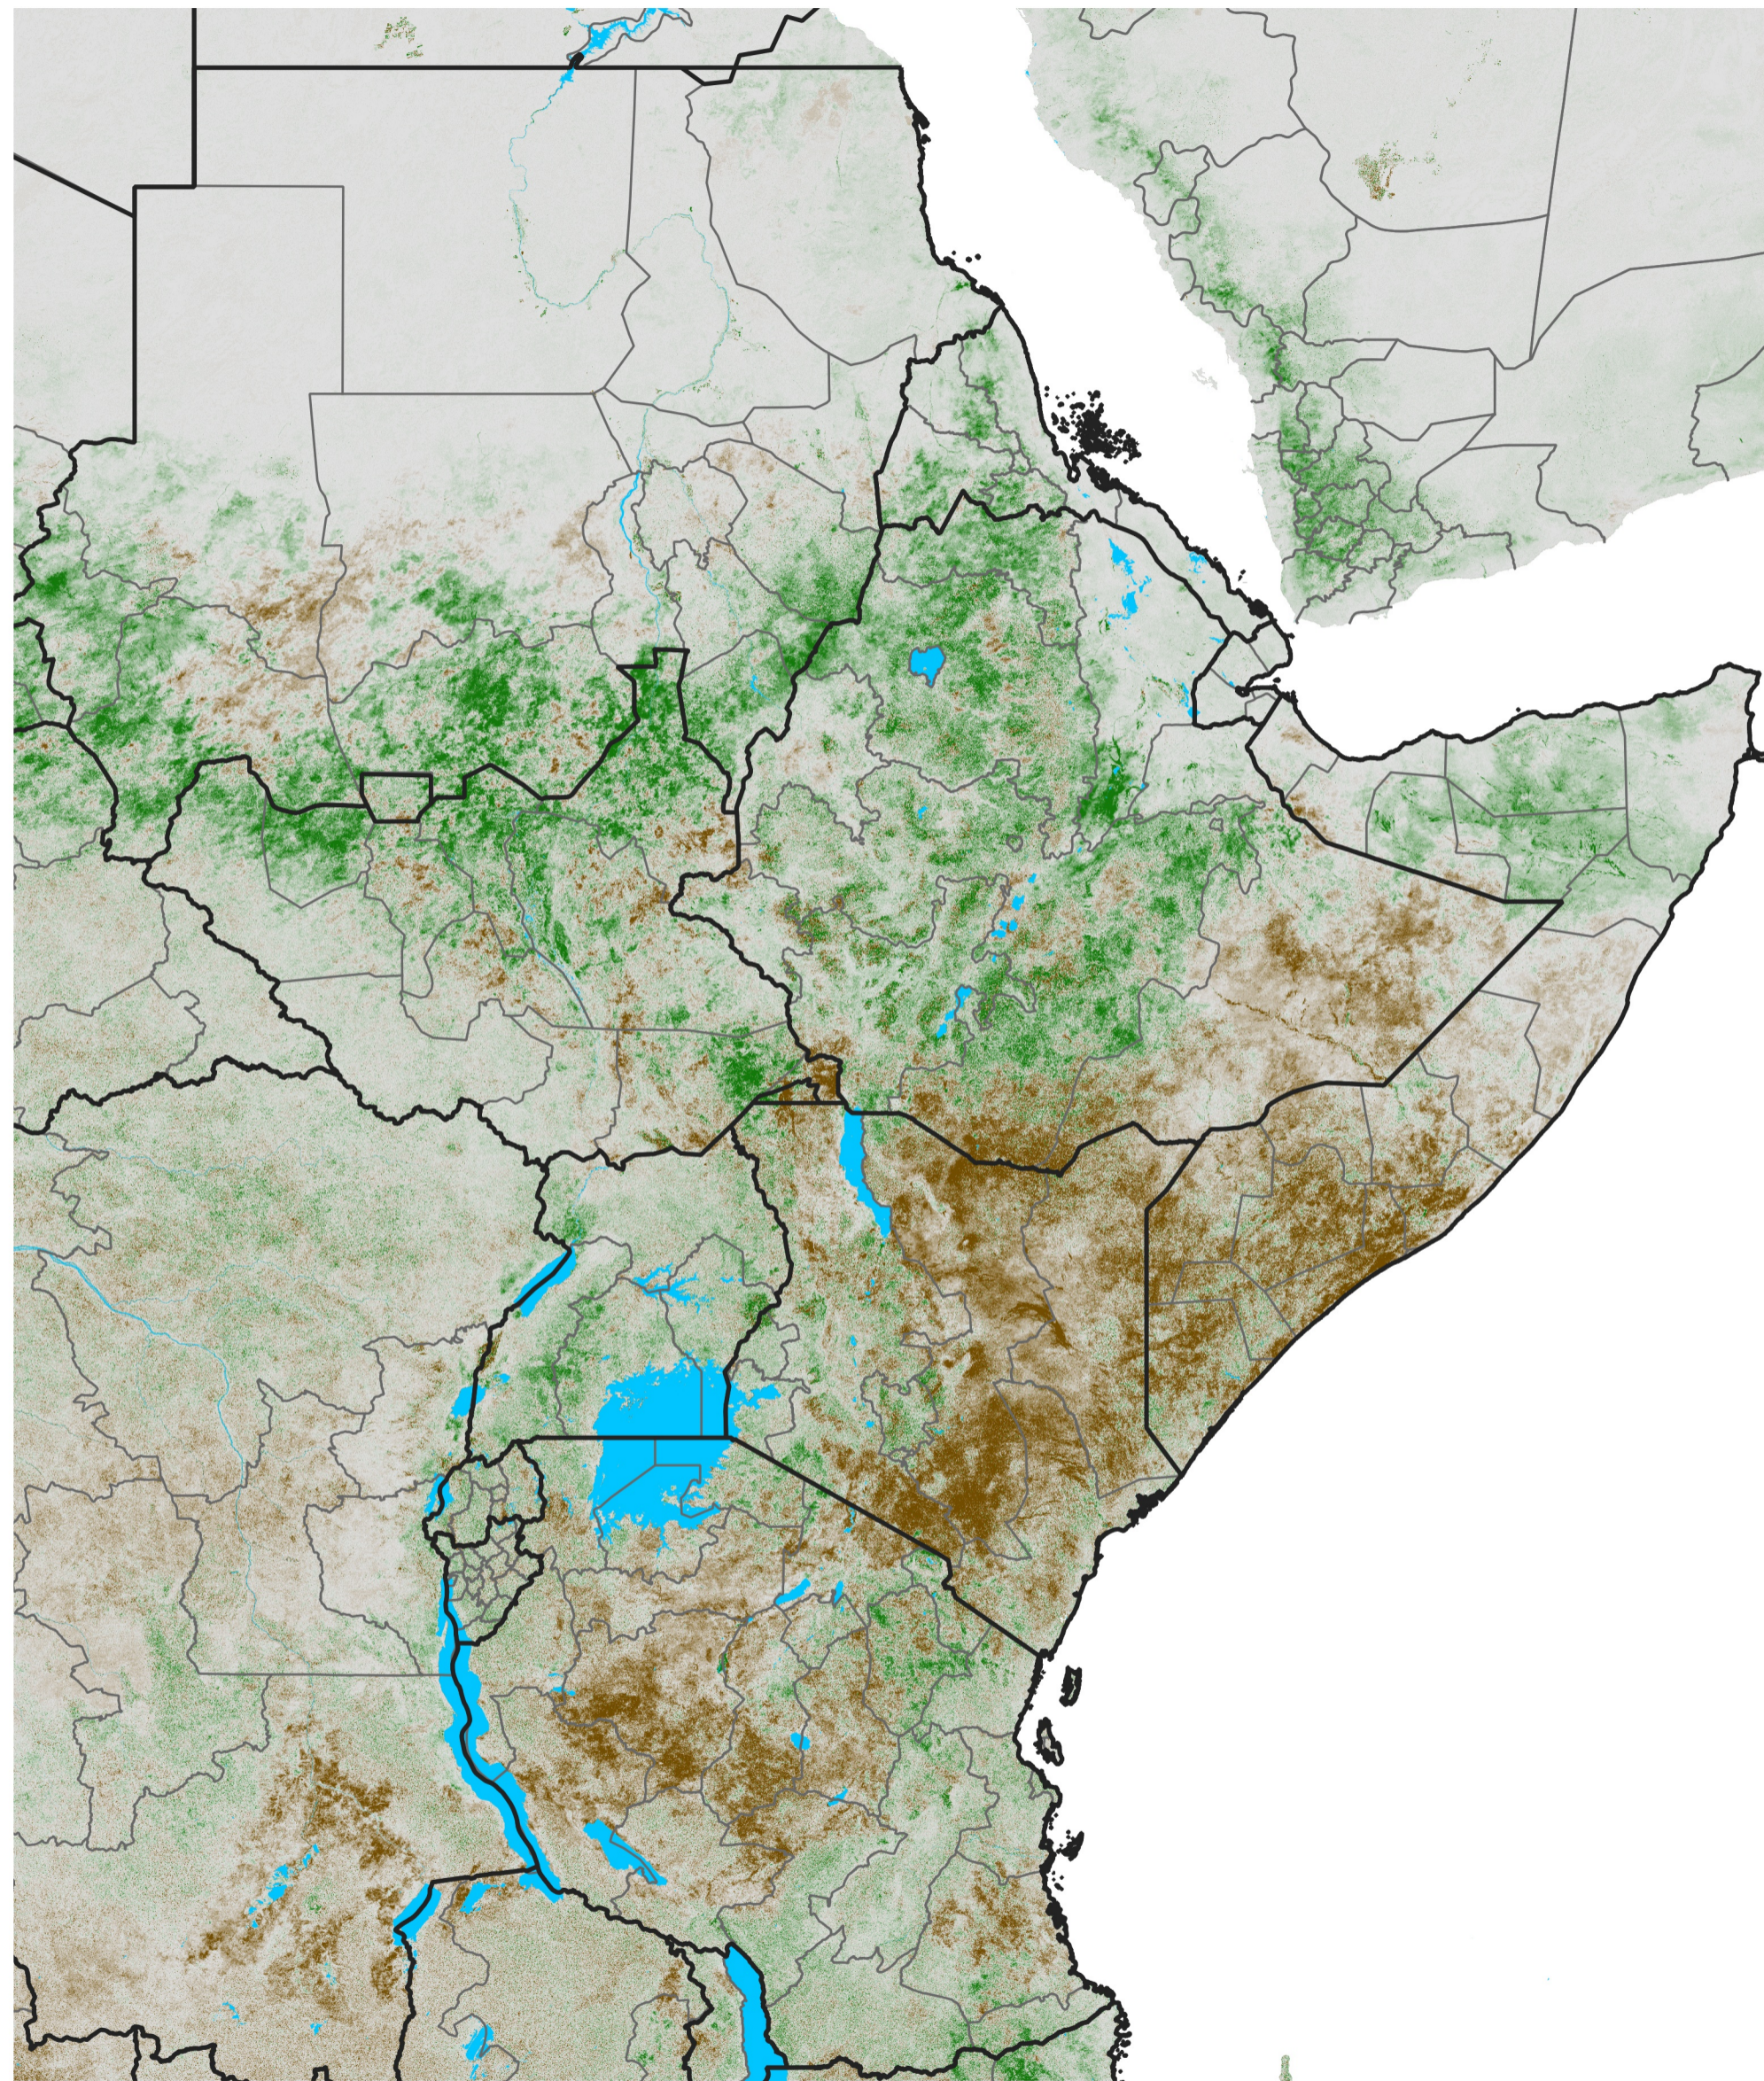

East Africa NDVI Difference

2019 minus 2018

Period 38 / Jul 01 - 10, 2019

NDVI Difference

< -0.3 -0.2 -0.1 -0.05 0.05 0.1 0.2 >0.3

Negative

No Difference

Positive