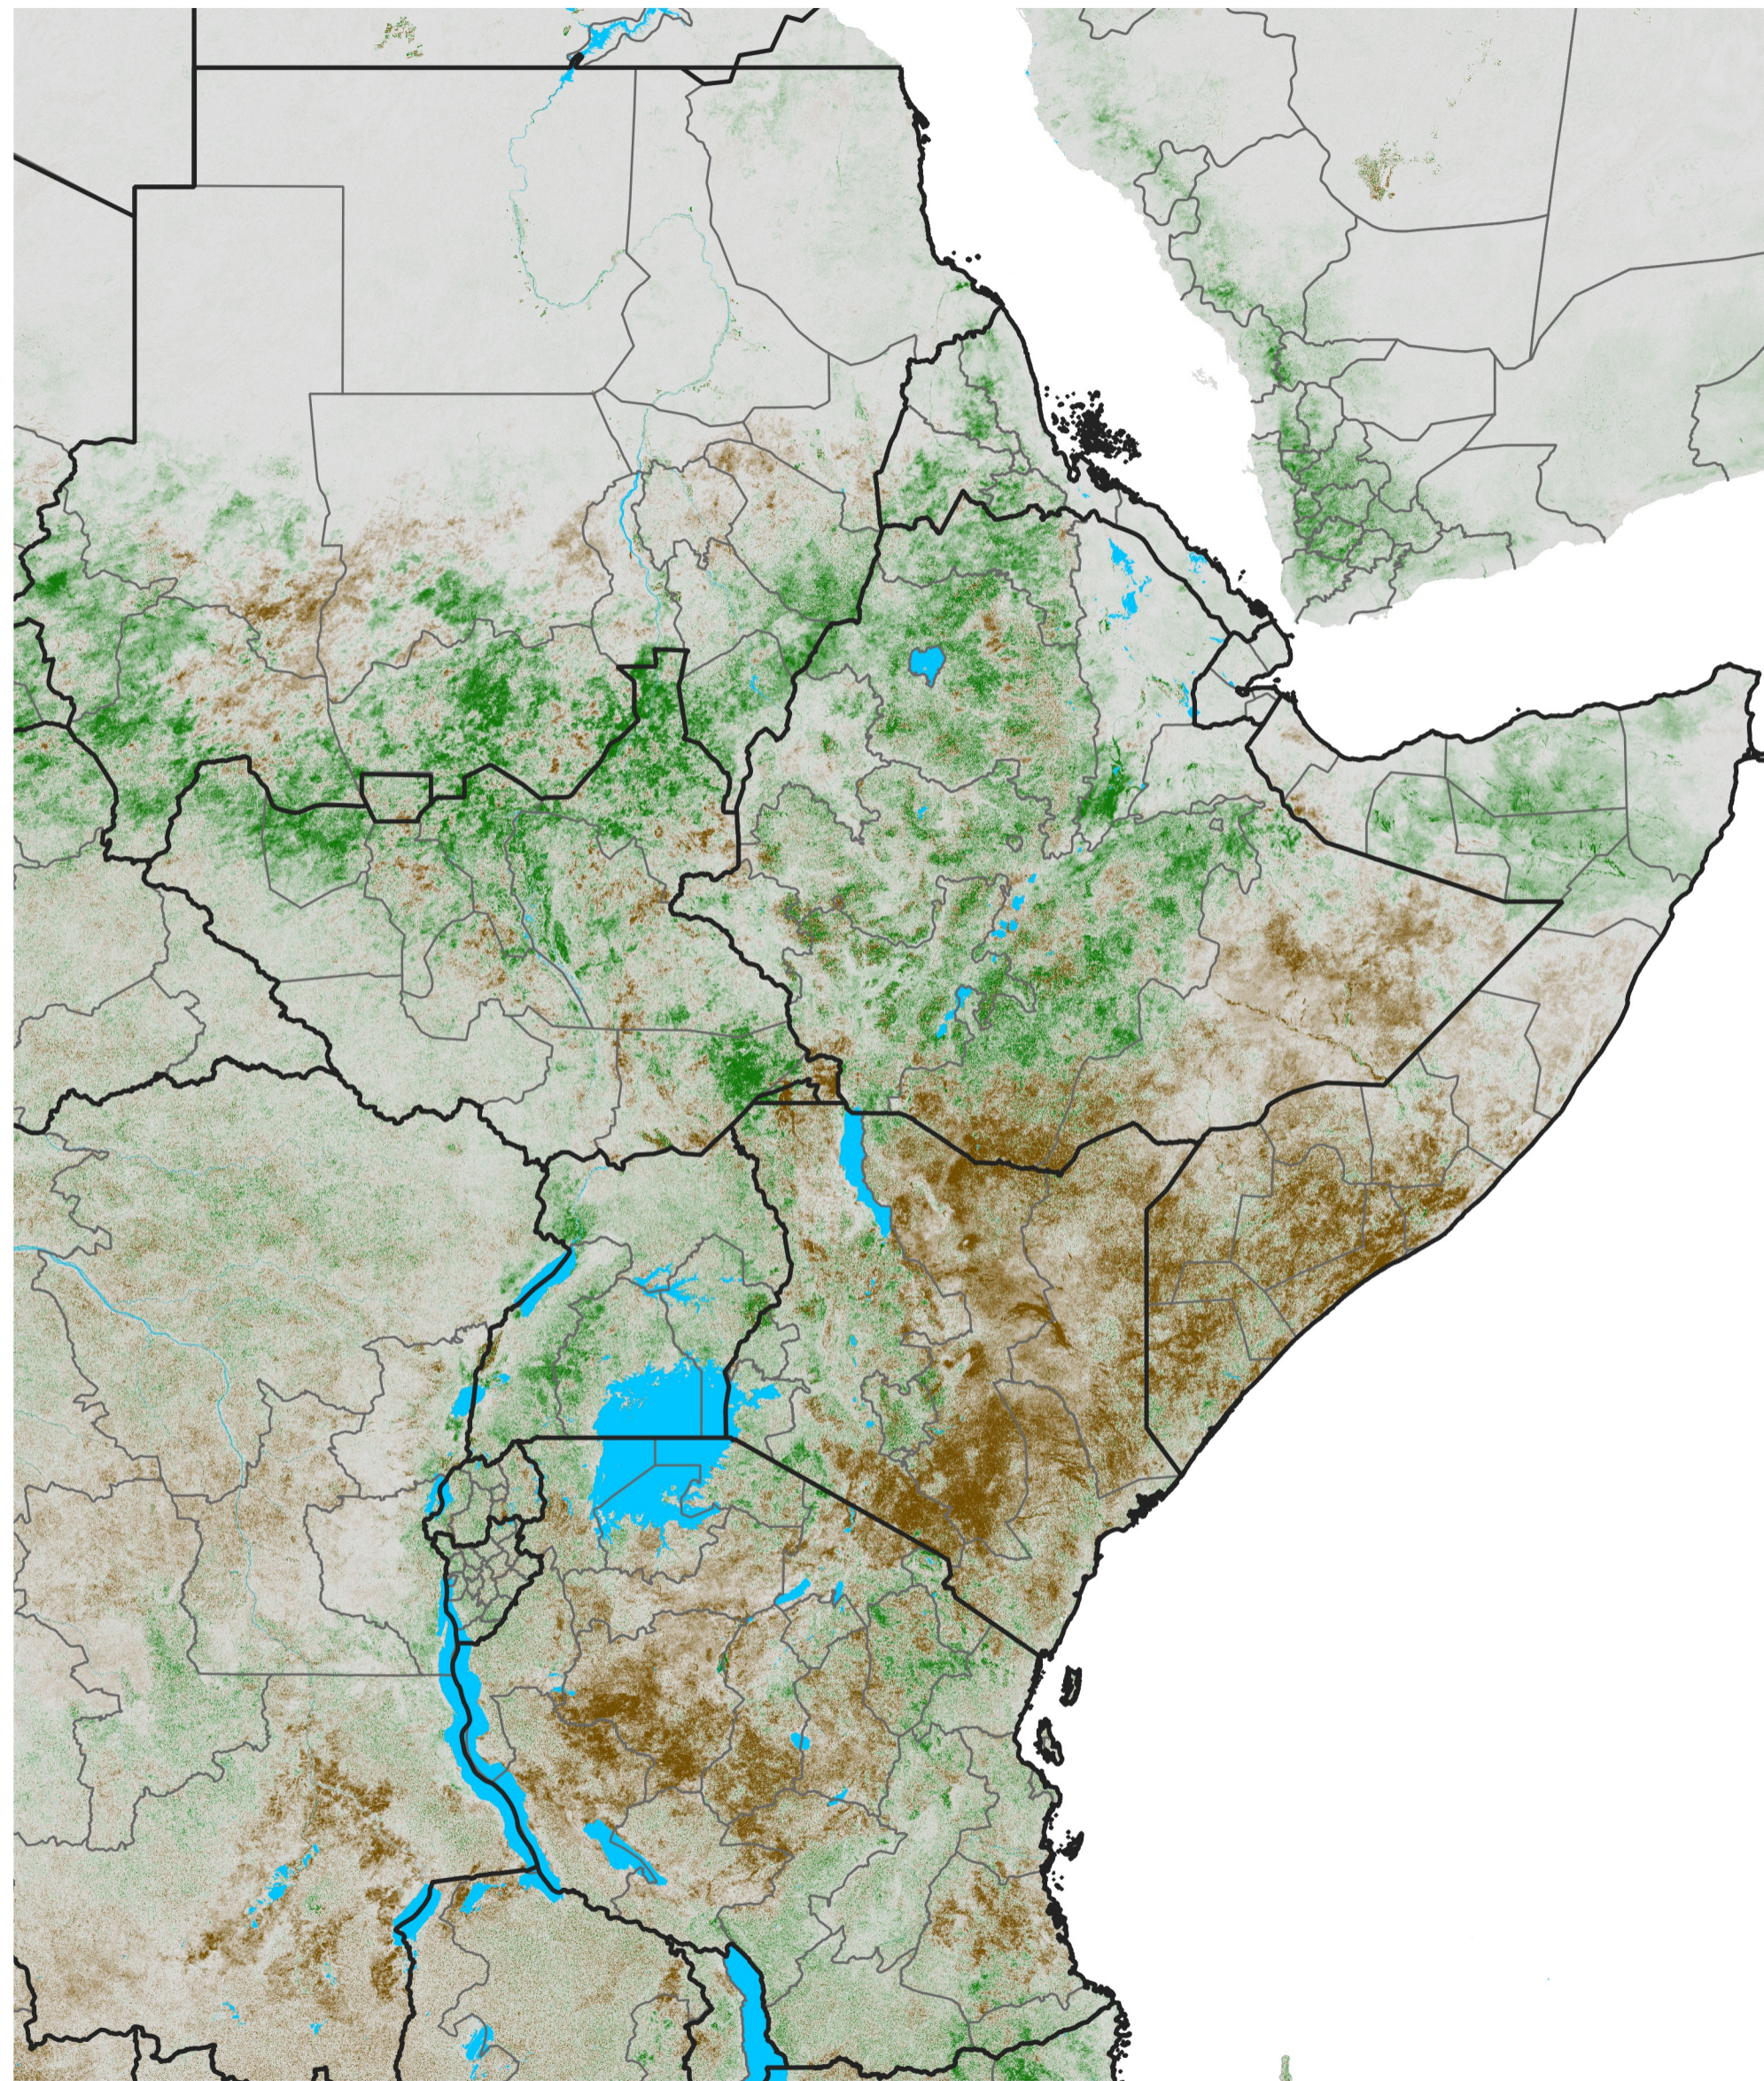

East Africa NDVI Difference

2019 minus 2018

Period 39 / Jul 06 - 15, 2019

NDVI Difference

< -0.3 -0.2 -0.1 -0.05 0.05 0.1 0.2 >0.3

Negative

No Difference

Positive