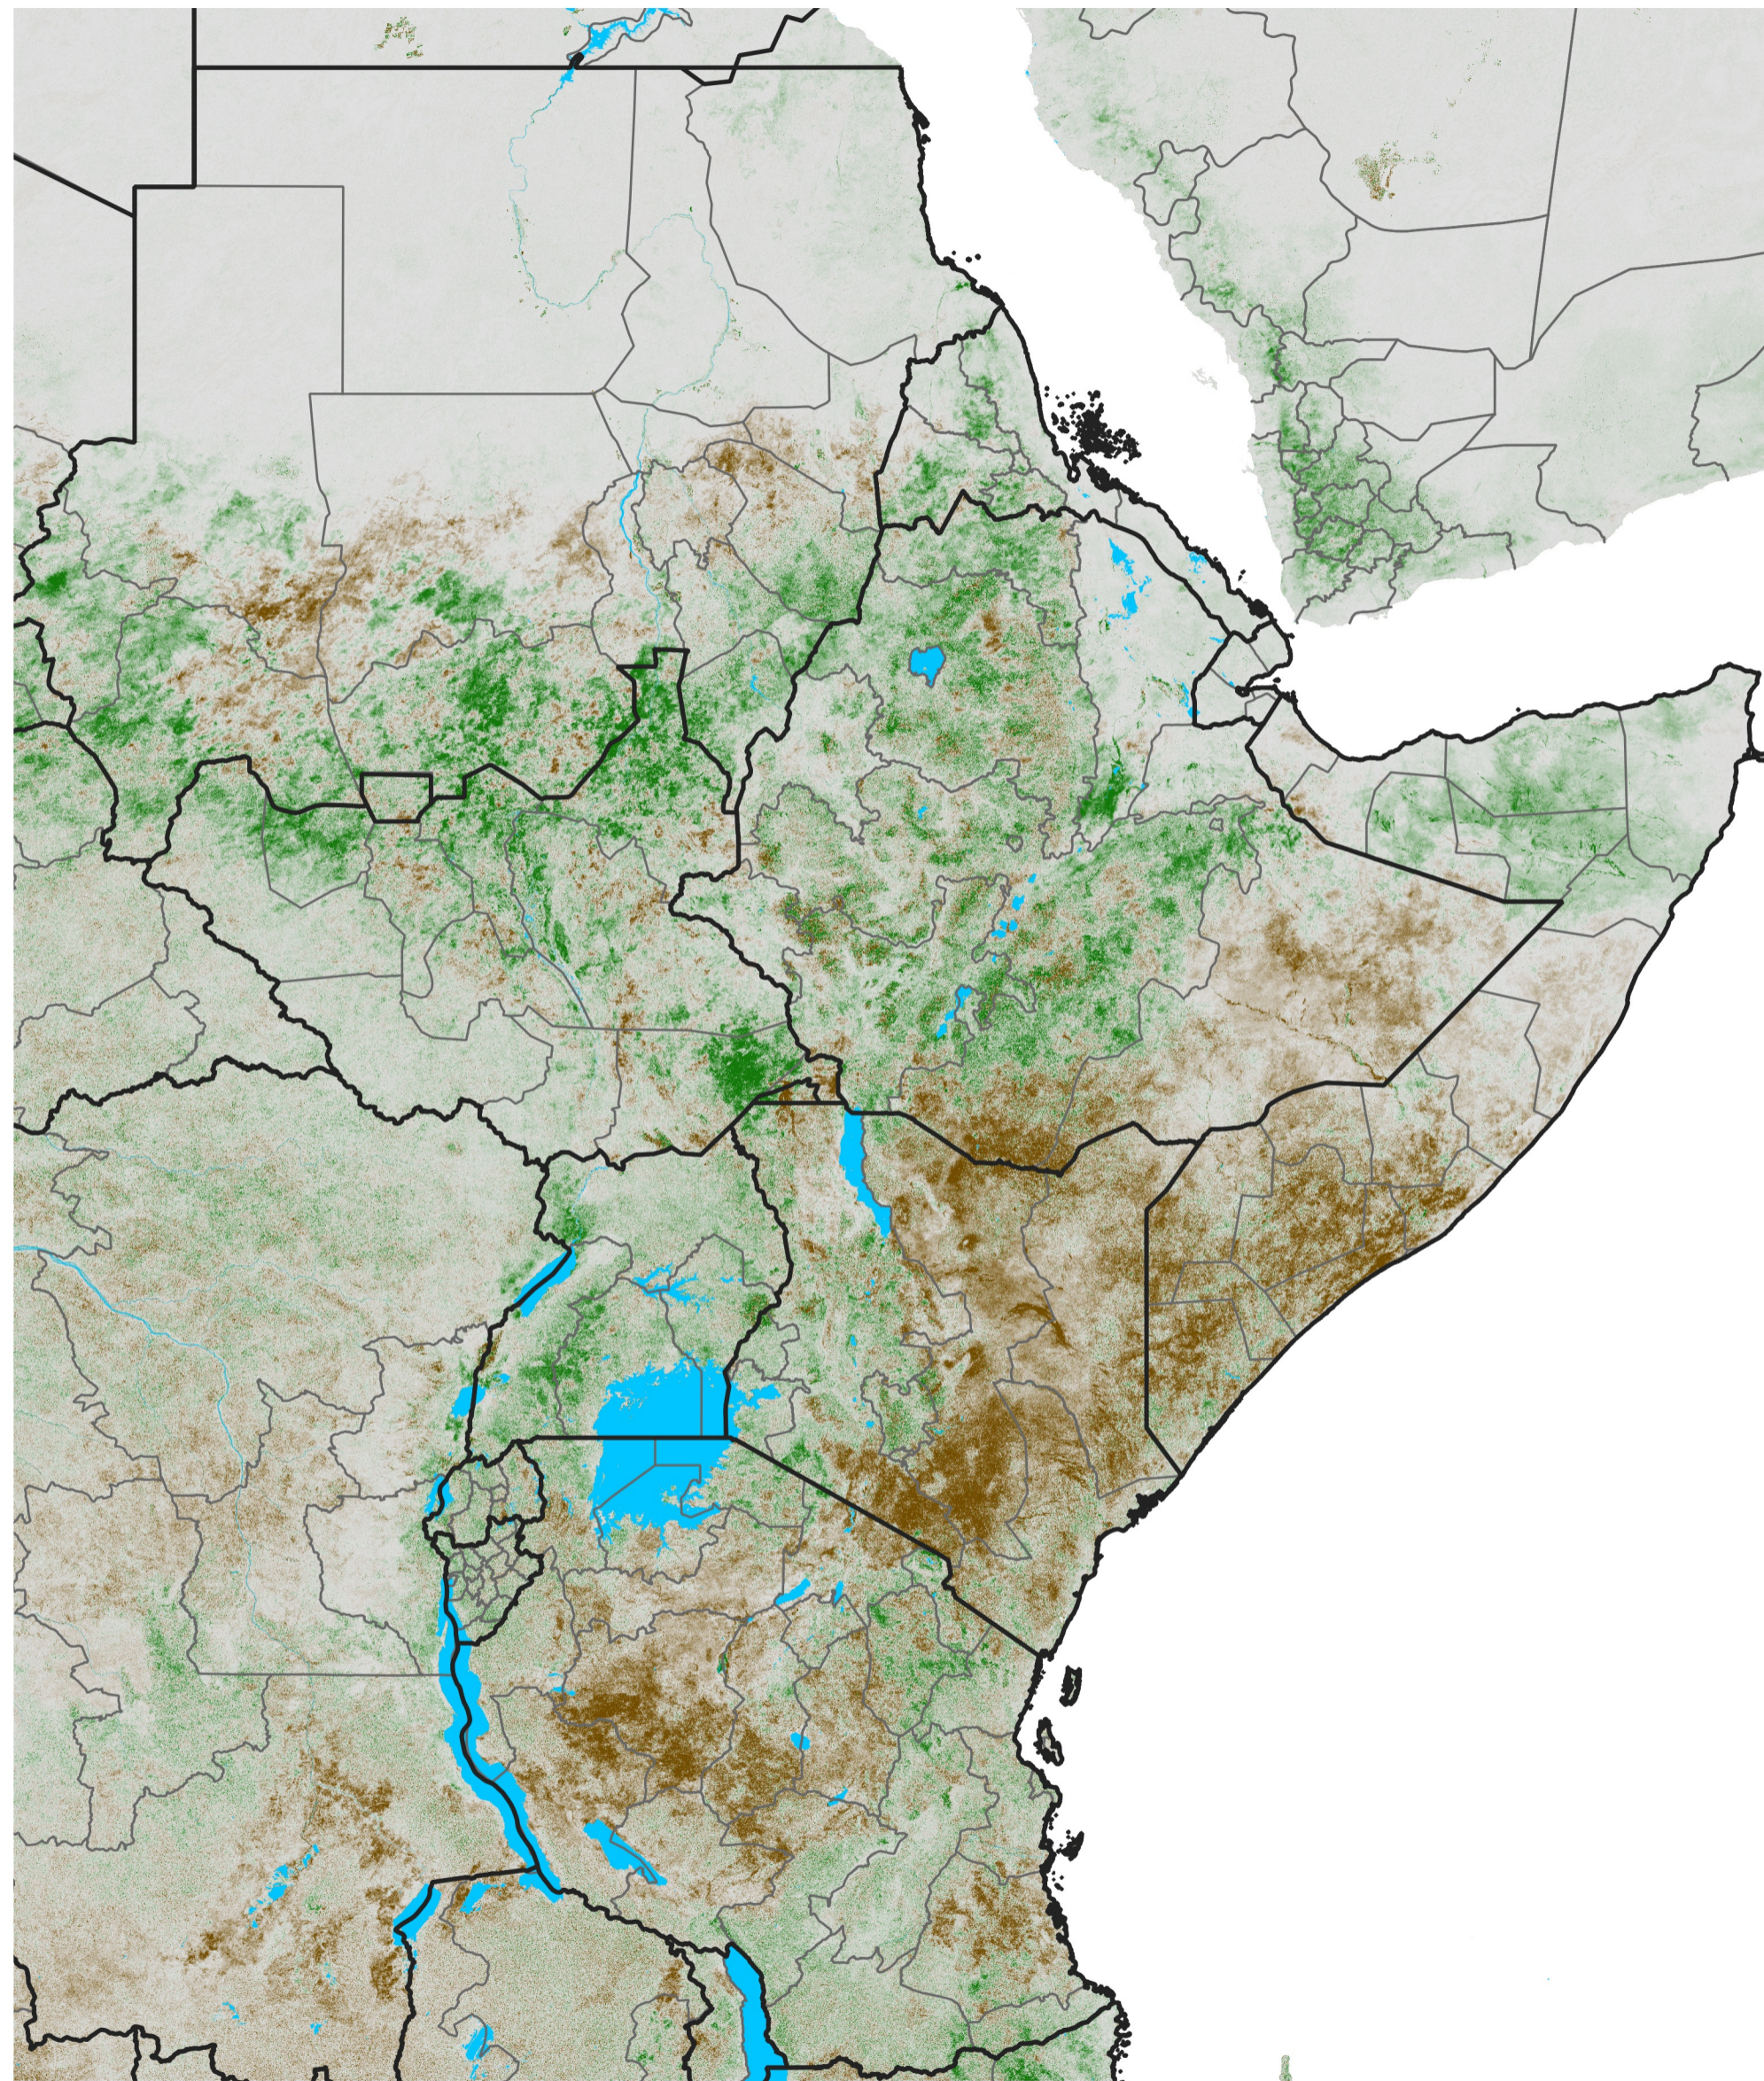

East Africa NDVI Difference

2019 minus 2018

Period 40 / Jul 11 - 20, 2019

NDVI Difference

< -0.3 -0.2 -0.1 -0.05 0.05 0.1 0.2 >0.3

Negative

No Difference

Positive