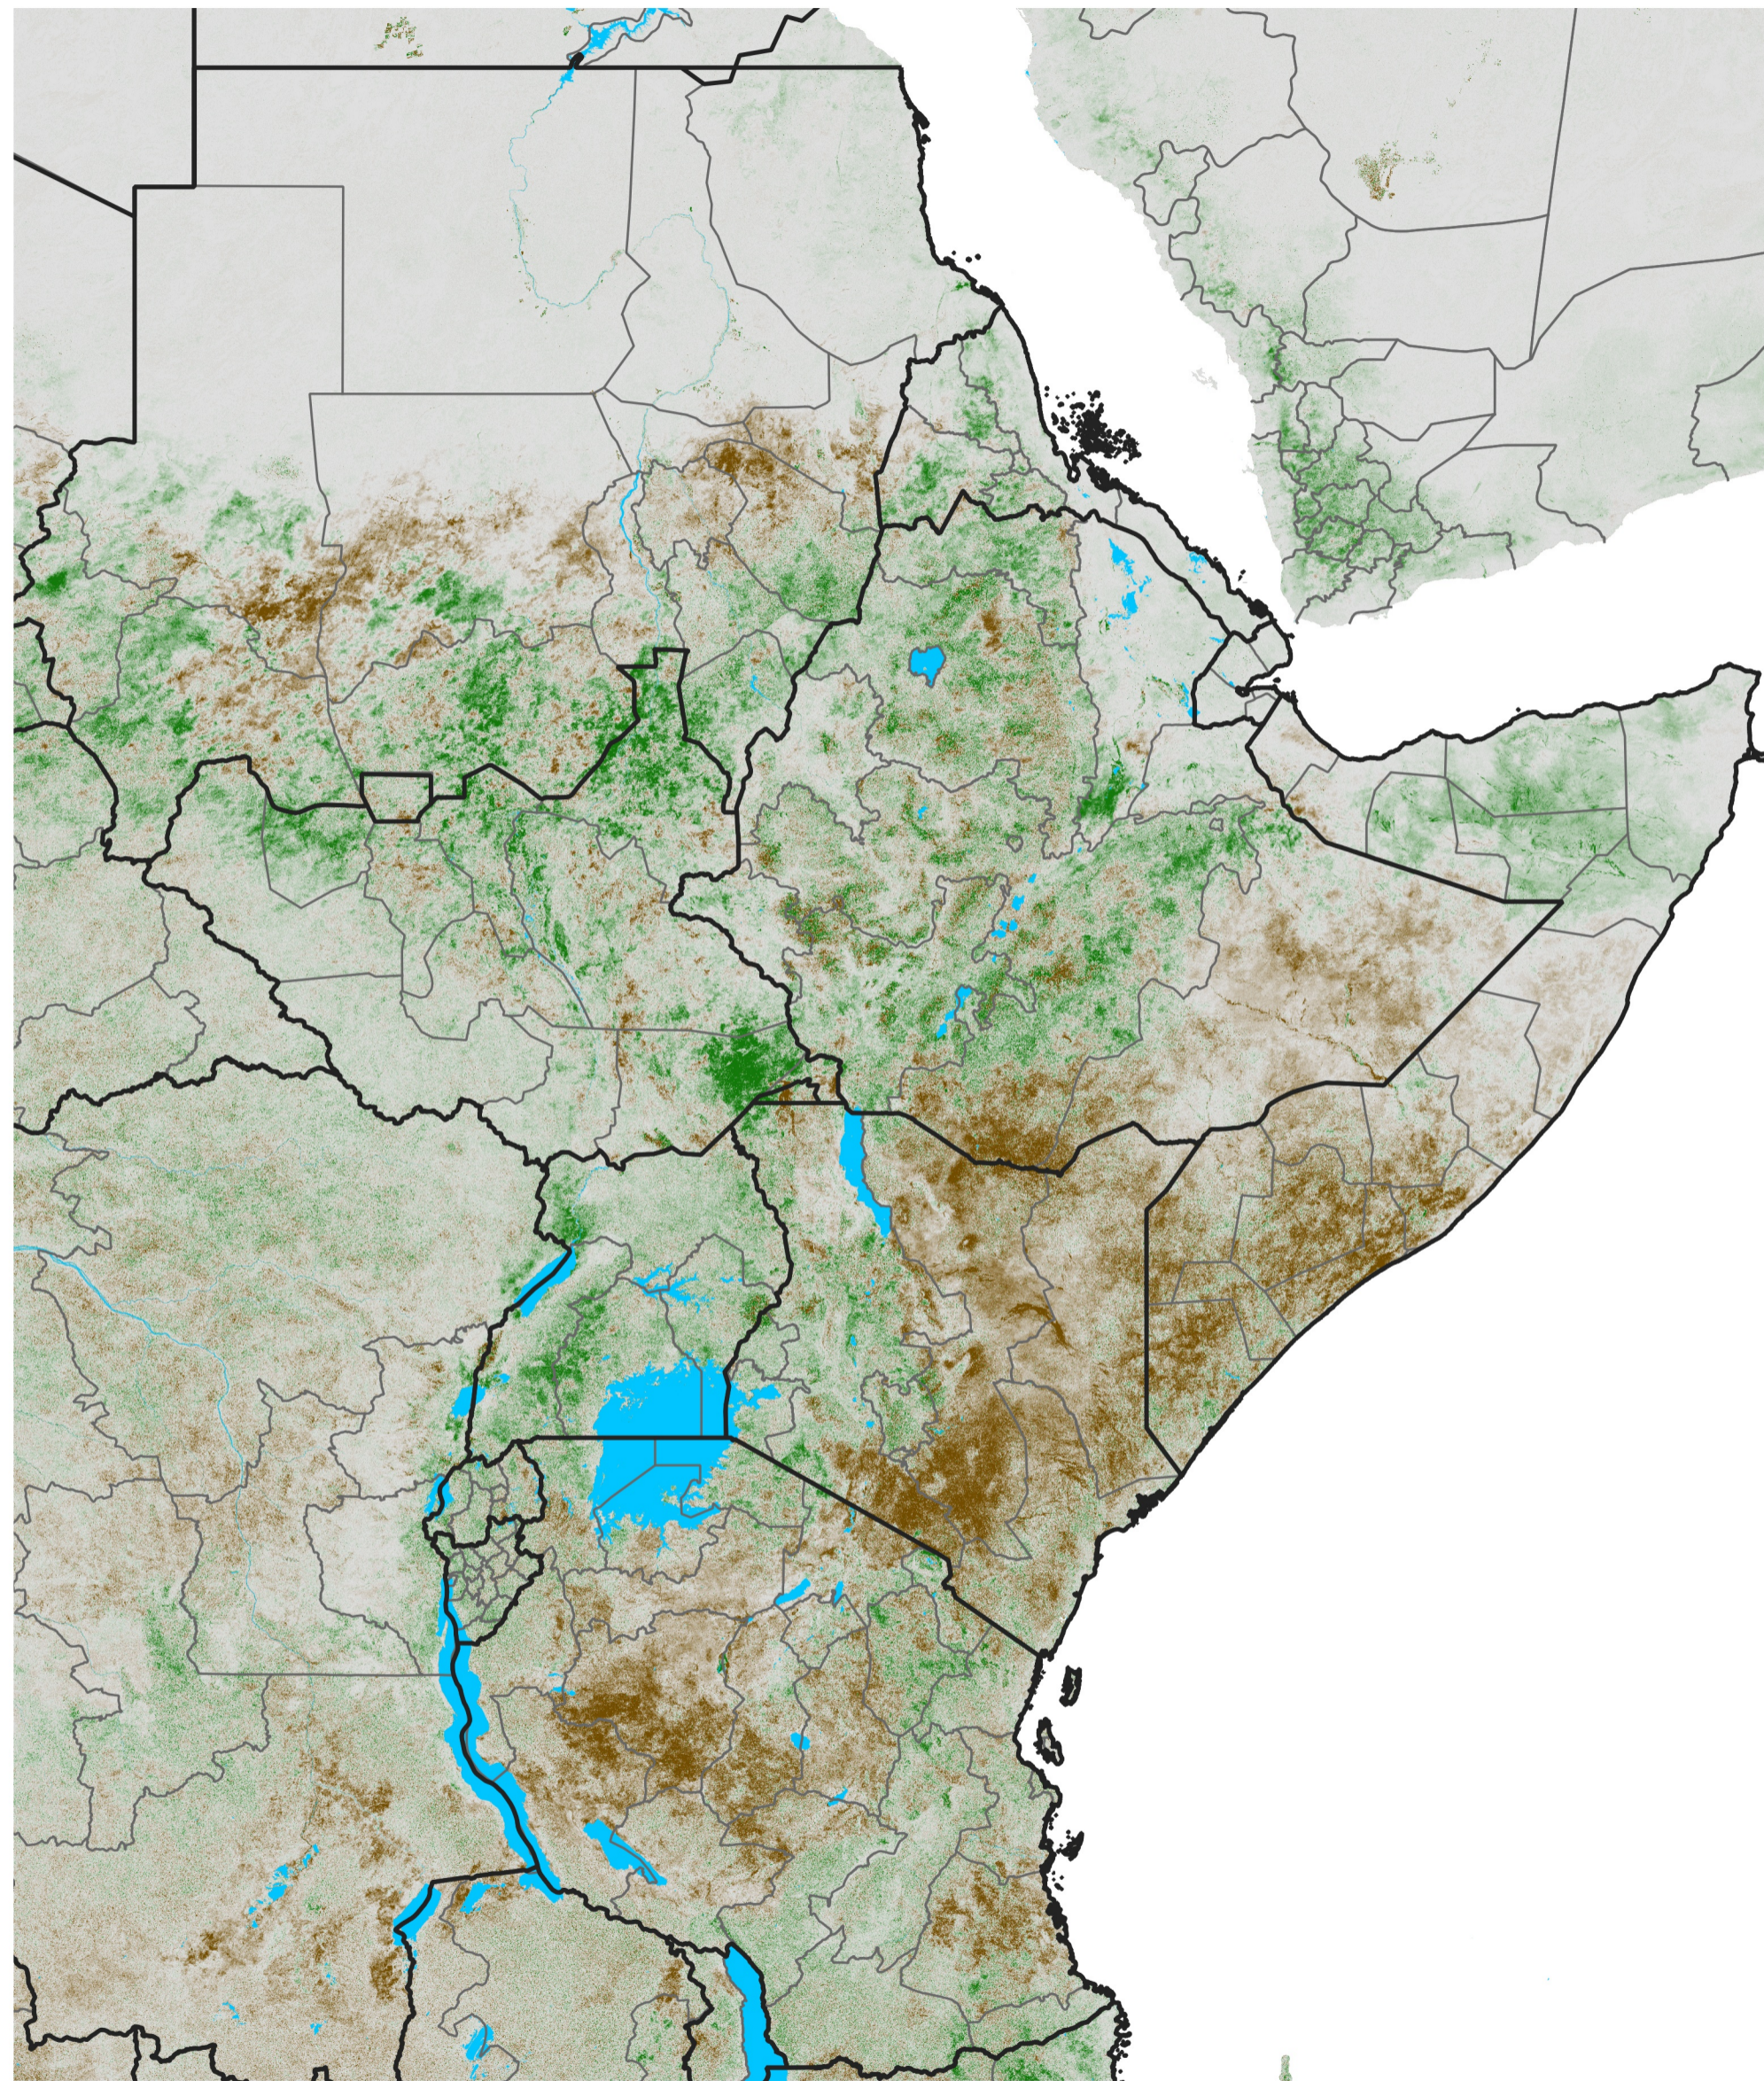

East Africa NDVI Difference

2019 minus 2018

Period 41 / Jul 16 - 25, 2019

NDVI Difference

< -0.3 -0.2 -0.1 -0.05 0.05 0.1 0.2 >0.3

Negative

No Difference

Positive