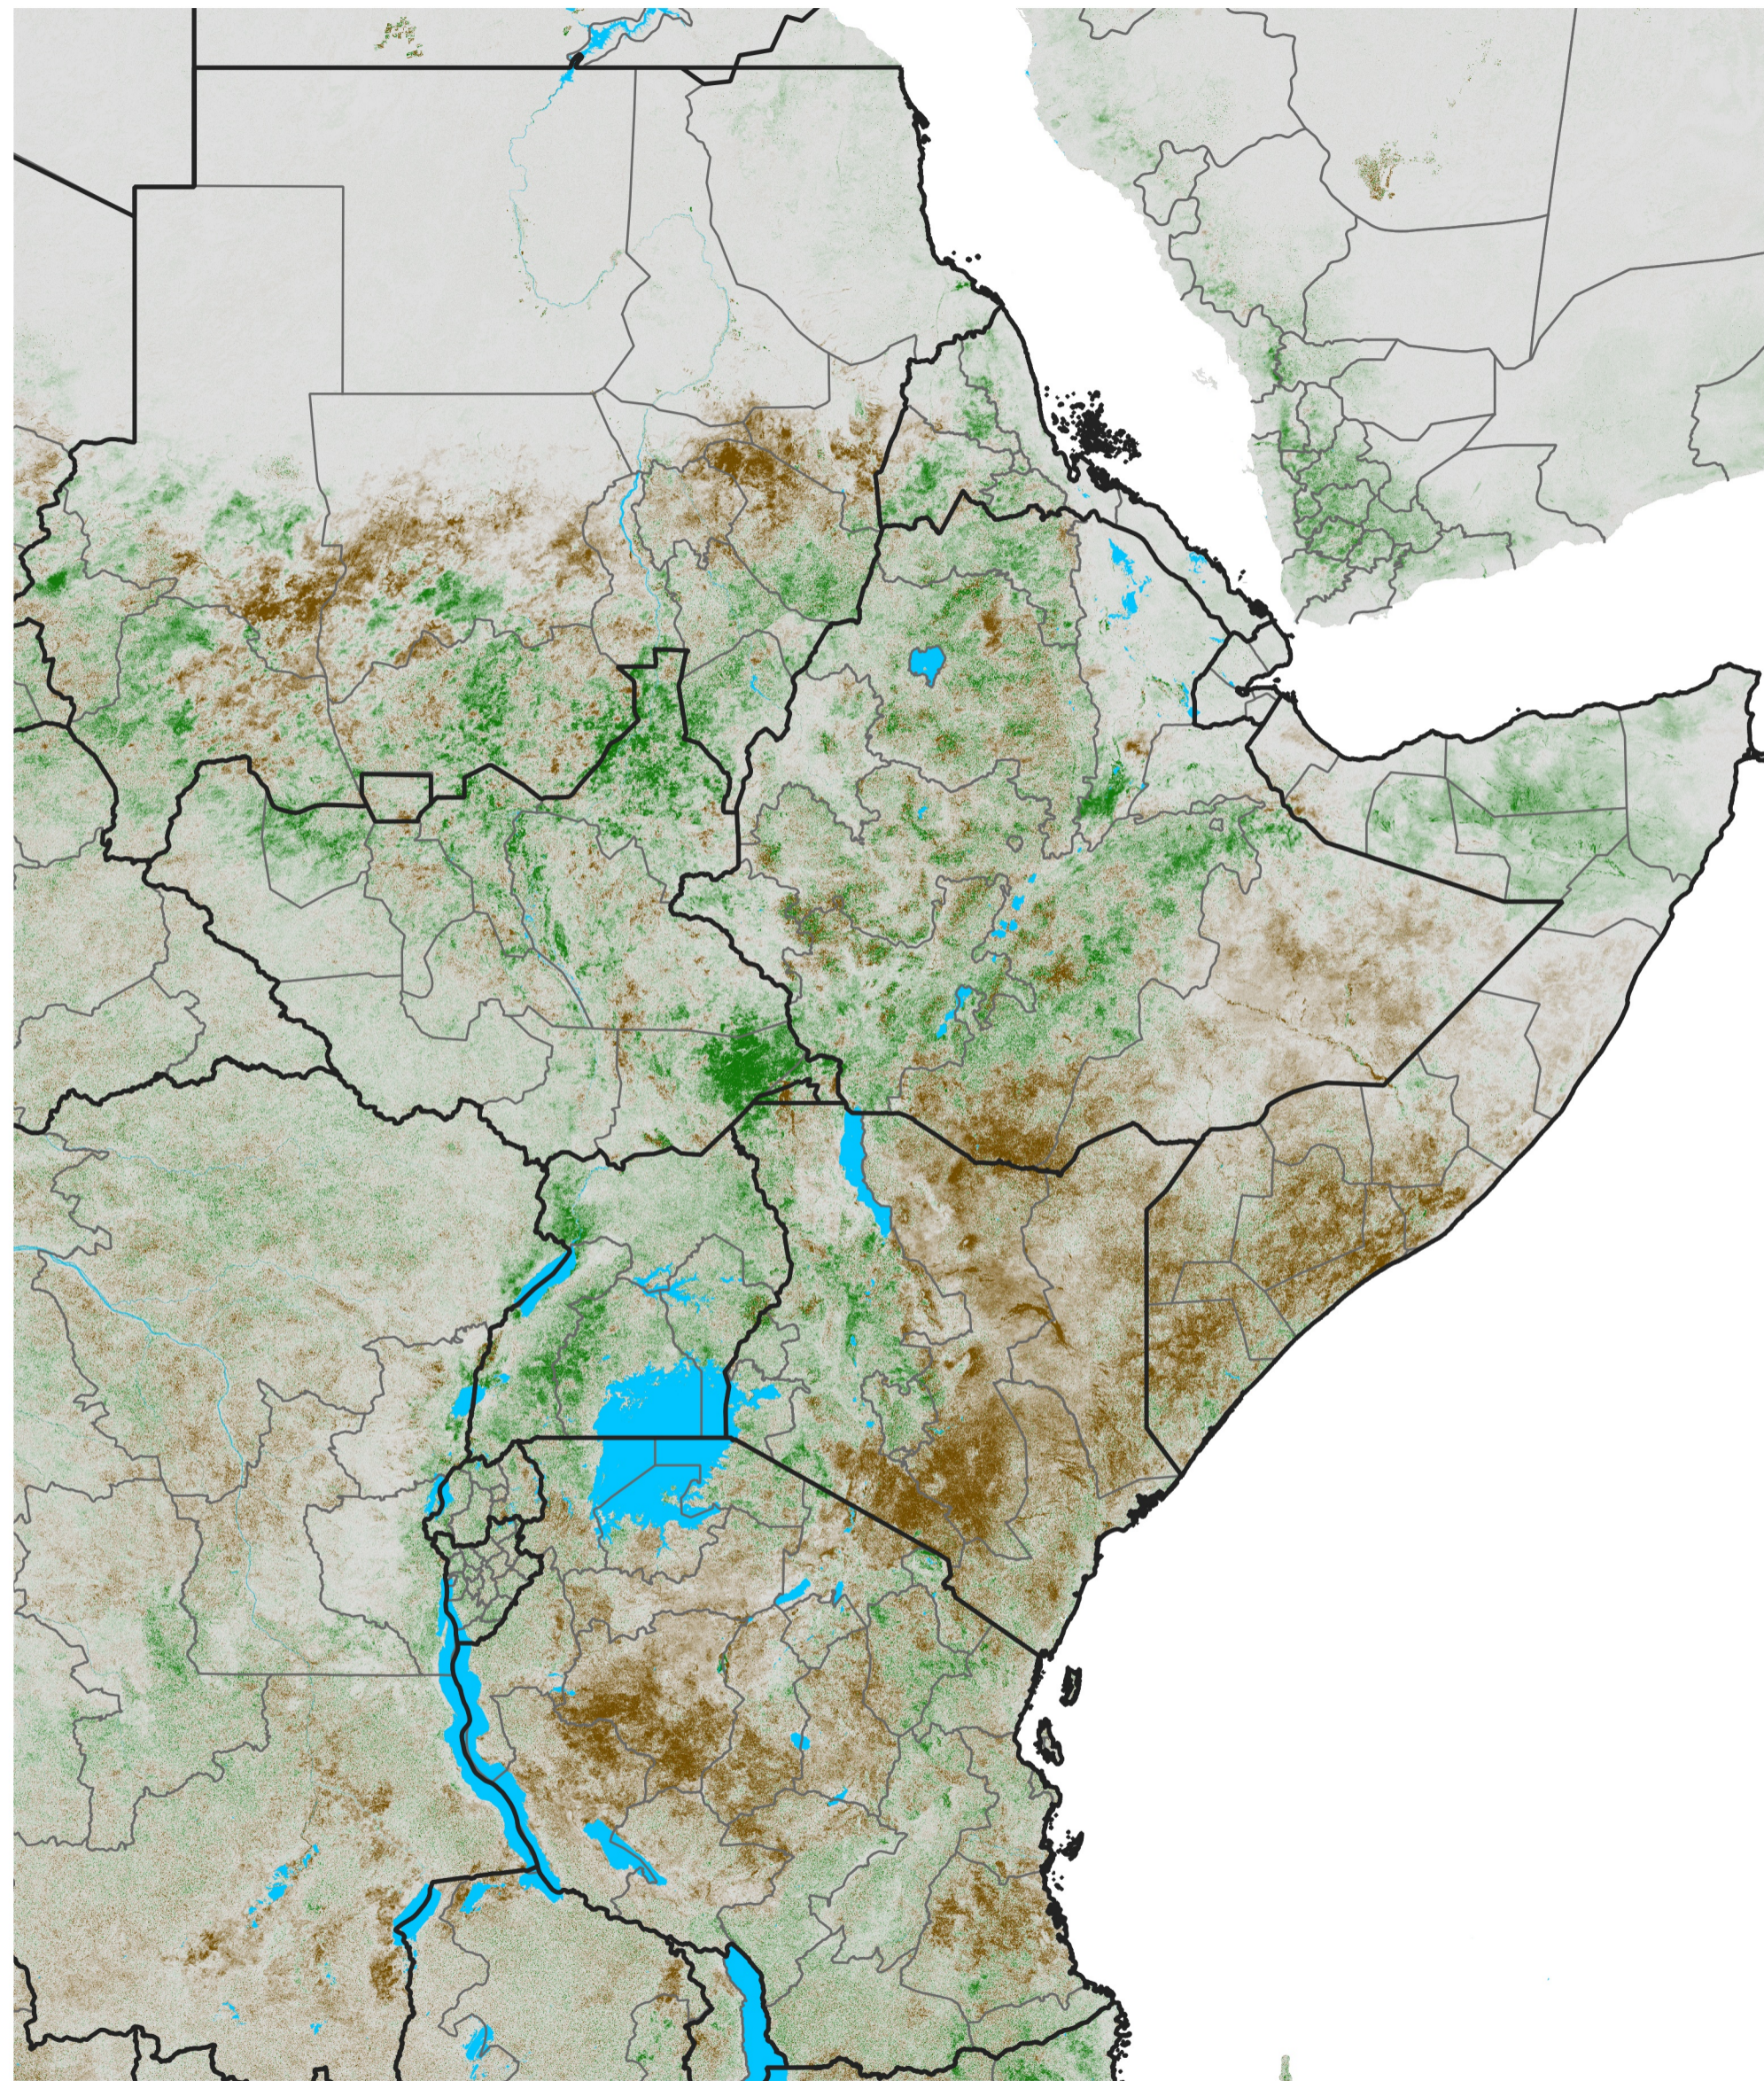

East Africa NDVI Difference

2019 minus 2018

Period 42 / Jul 21 - 31, 2019

NDVI Difference

< -0.3 -0.2 -0.1 -0.05 0.05 0.1 0.2 >0.3

Negative

No Difference

Positive