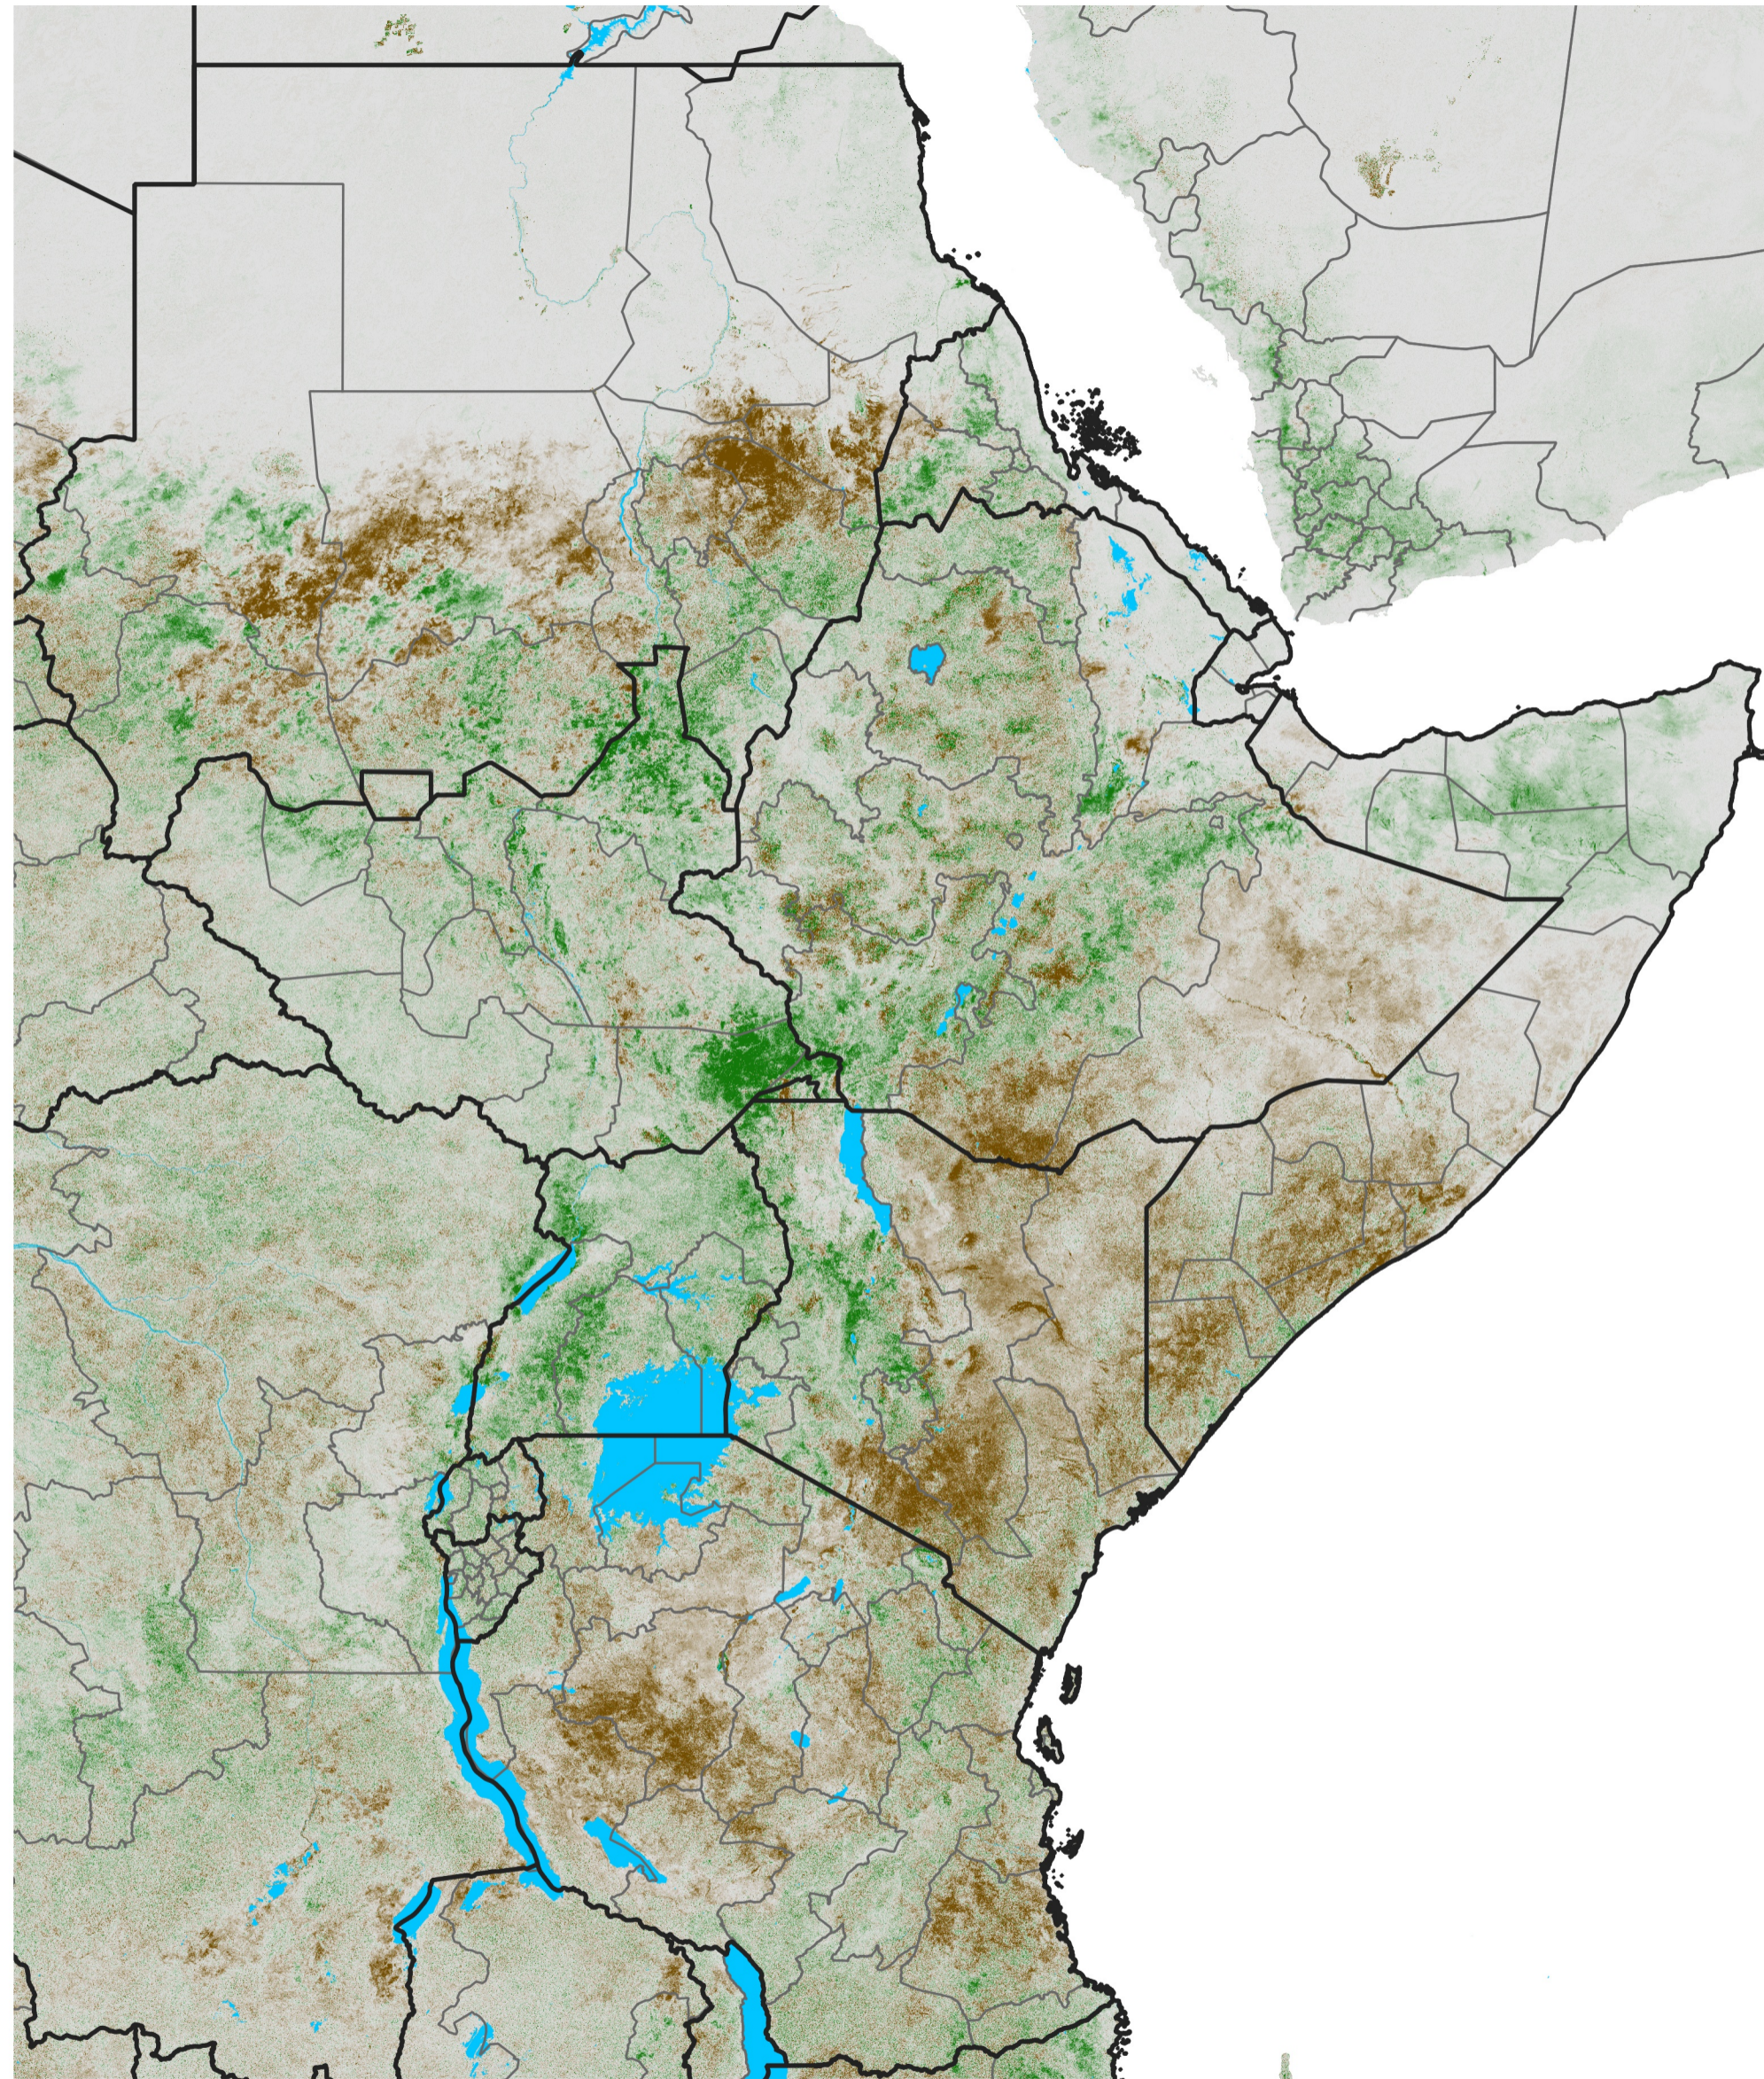

# East Africa NDVI Difference

2019 minus 2018

Period 44 / Aug 01 - 10, 2019

## NDVI Difference

< -0.3   -0.2   -0.1   -0.05   0.05   0.1   0.2   >0.3

Negative

No Difference

Positive