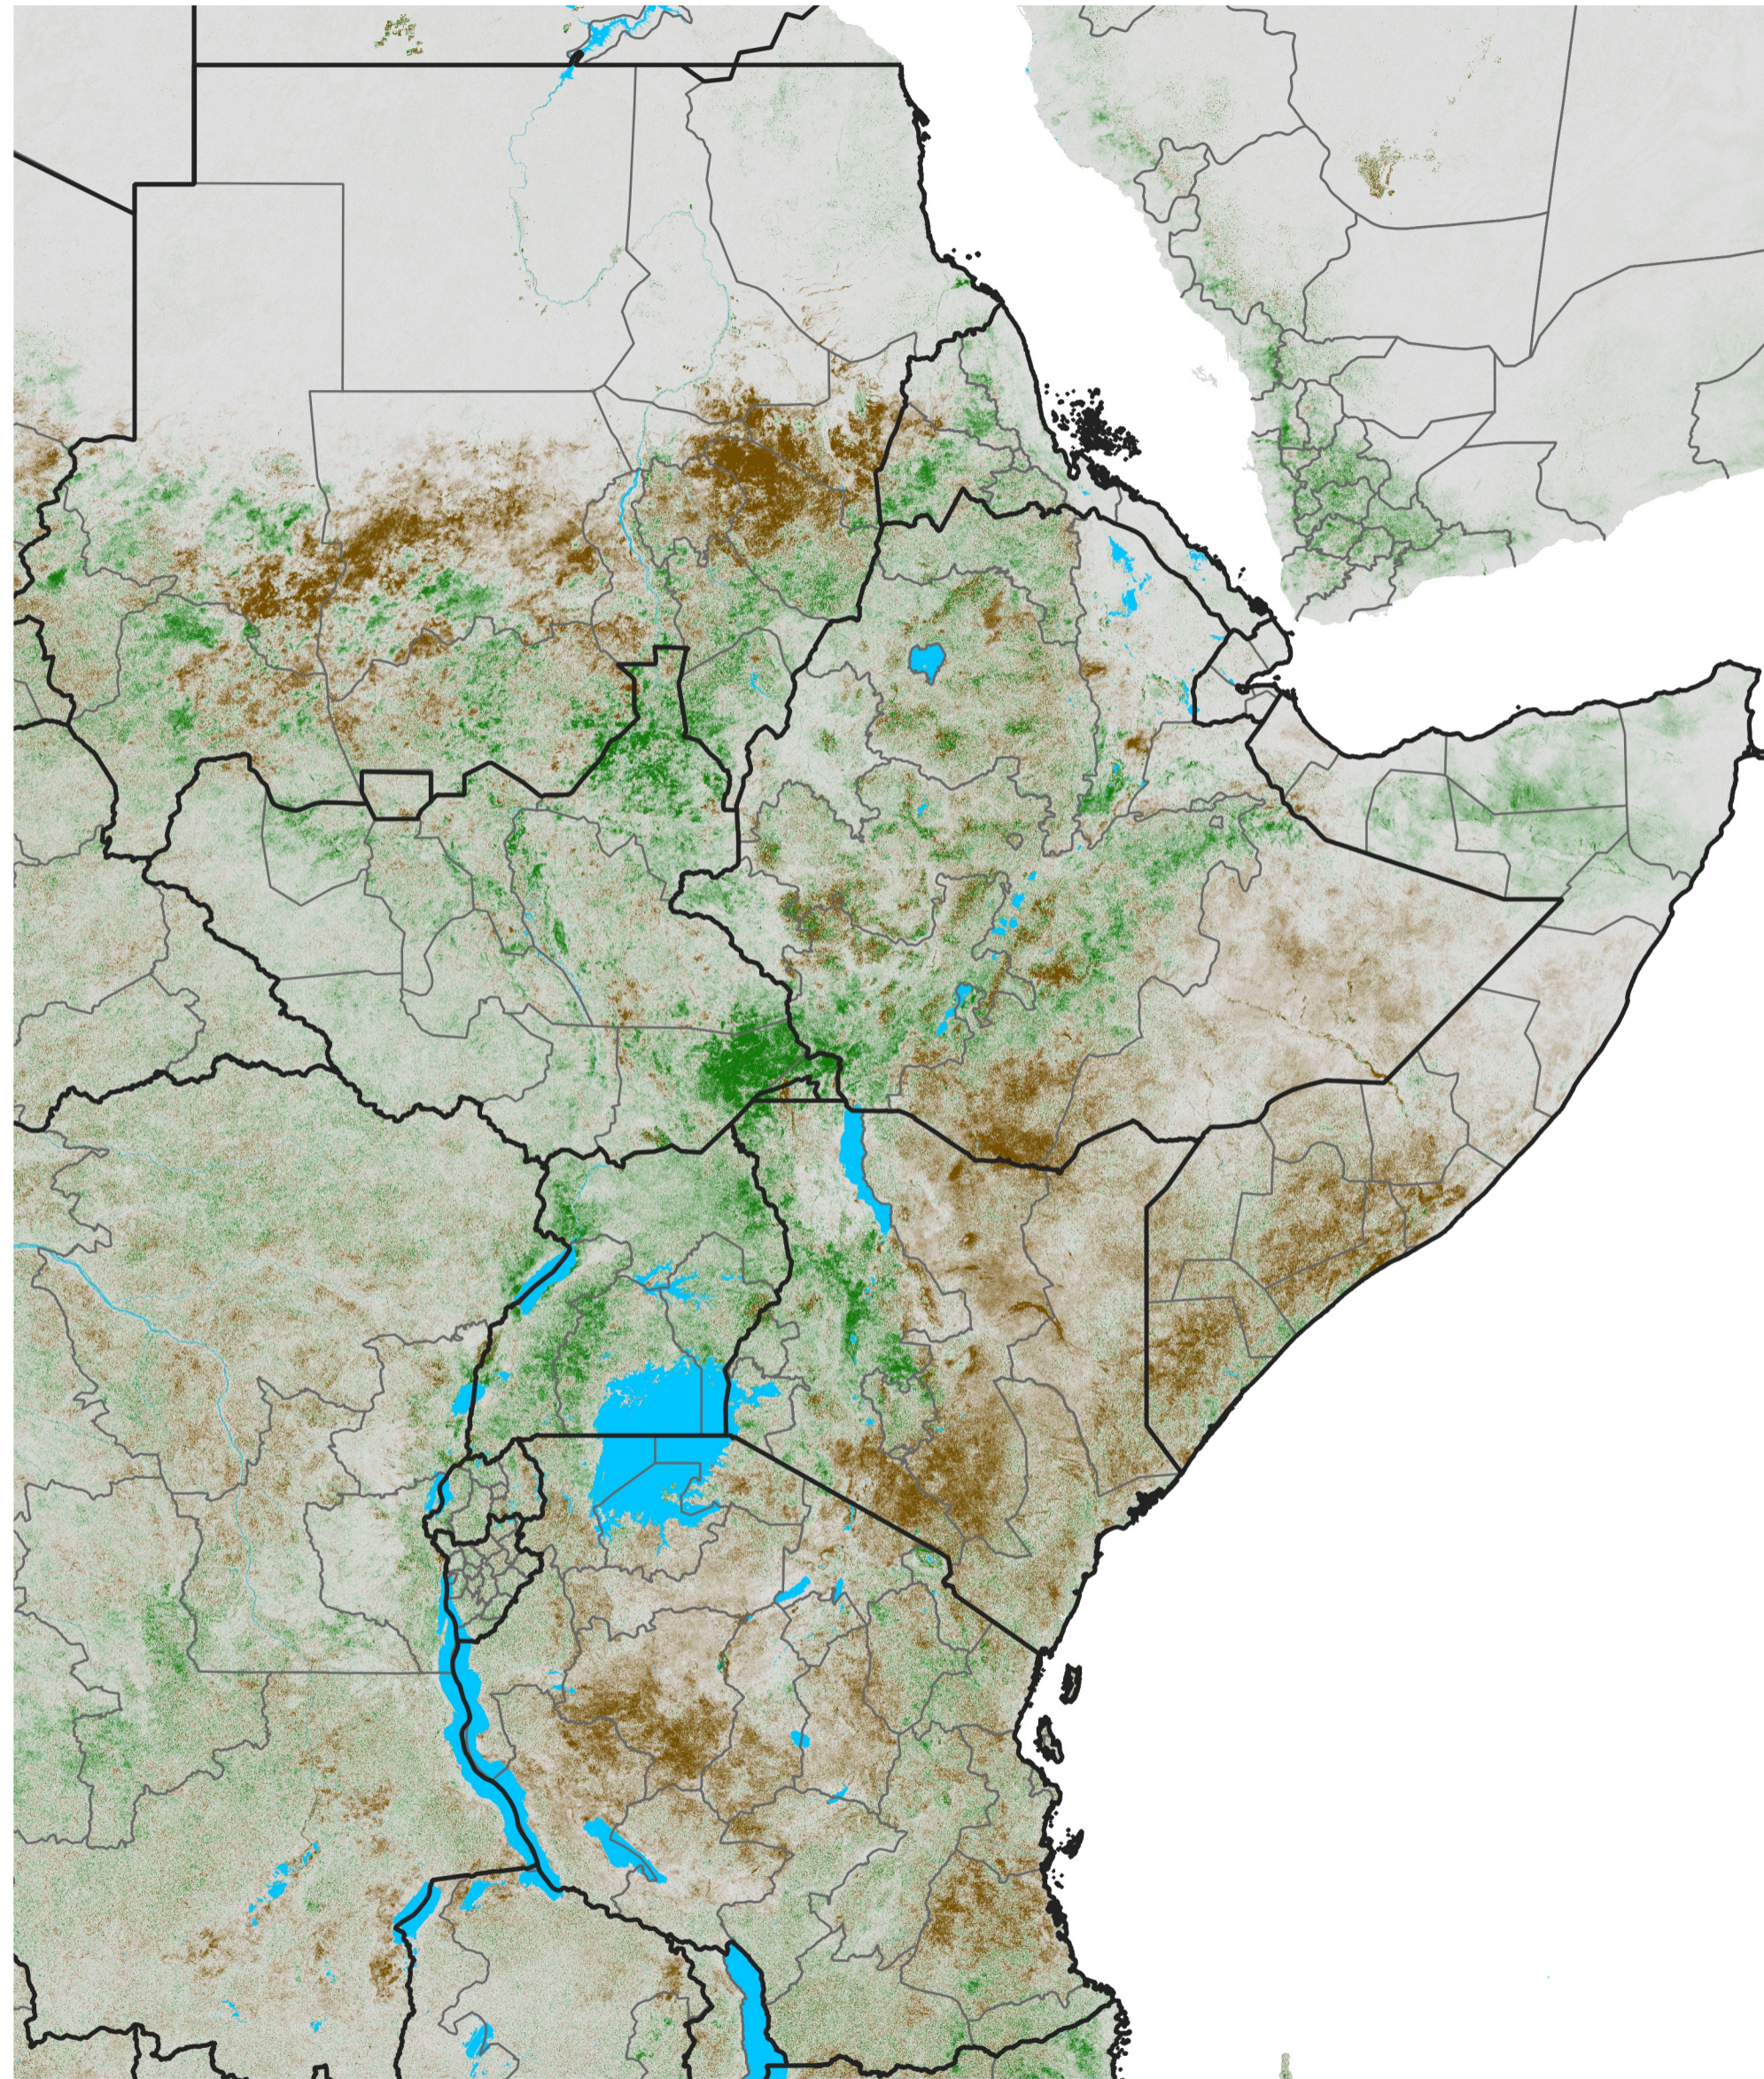

East Africa NDVI Difference

2019 minus 2018

Period 45 / Aug 06 - 15, 2019

NDVI Difference

< -0.3 -0.2 -0.1 -0.05 0.05 0.1 0.2 >0.3

Negative

No Difference

Positive