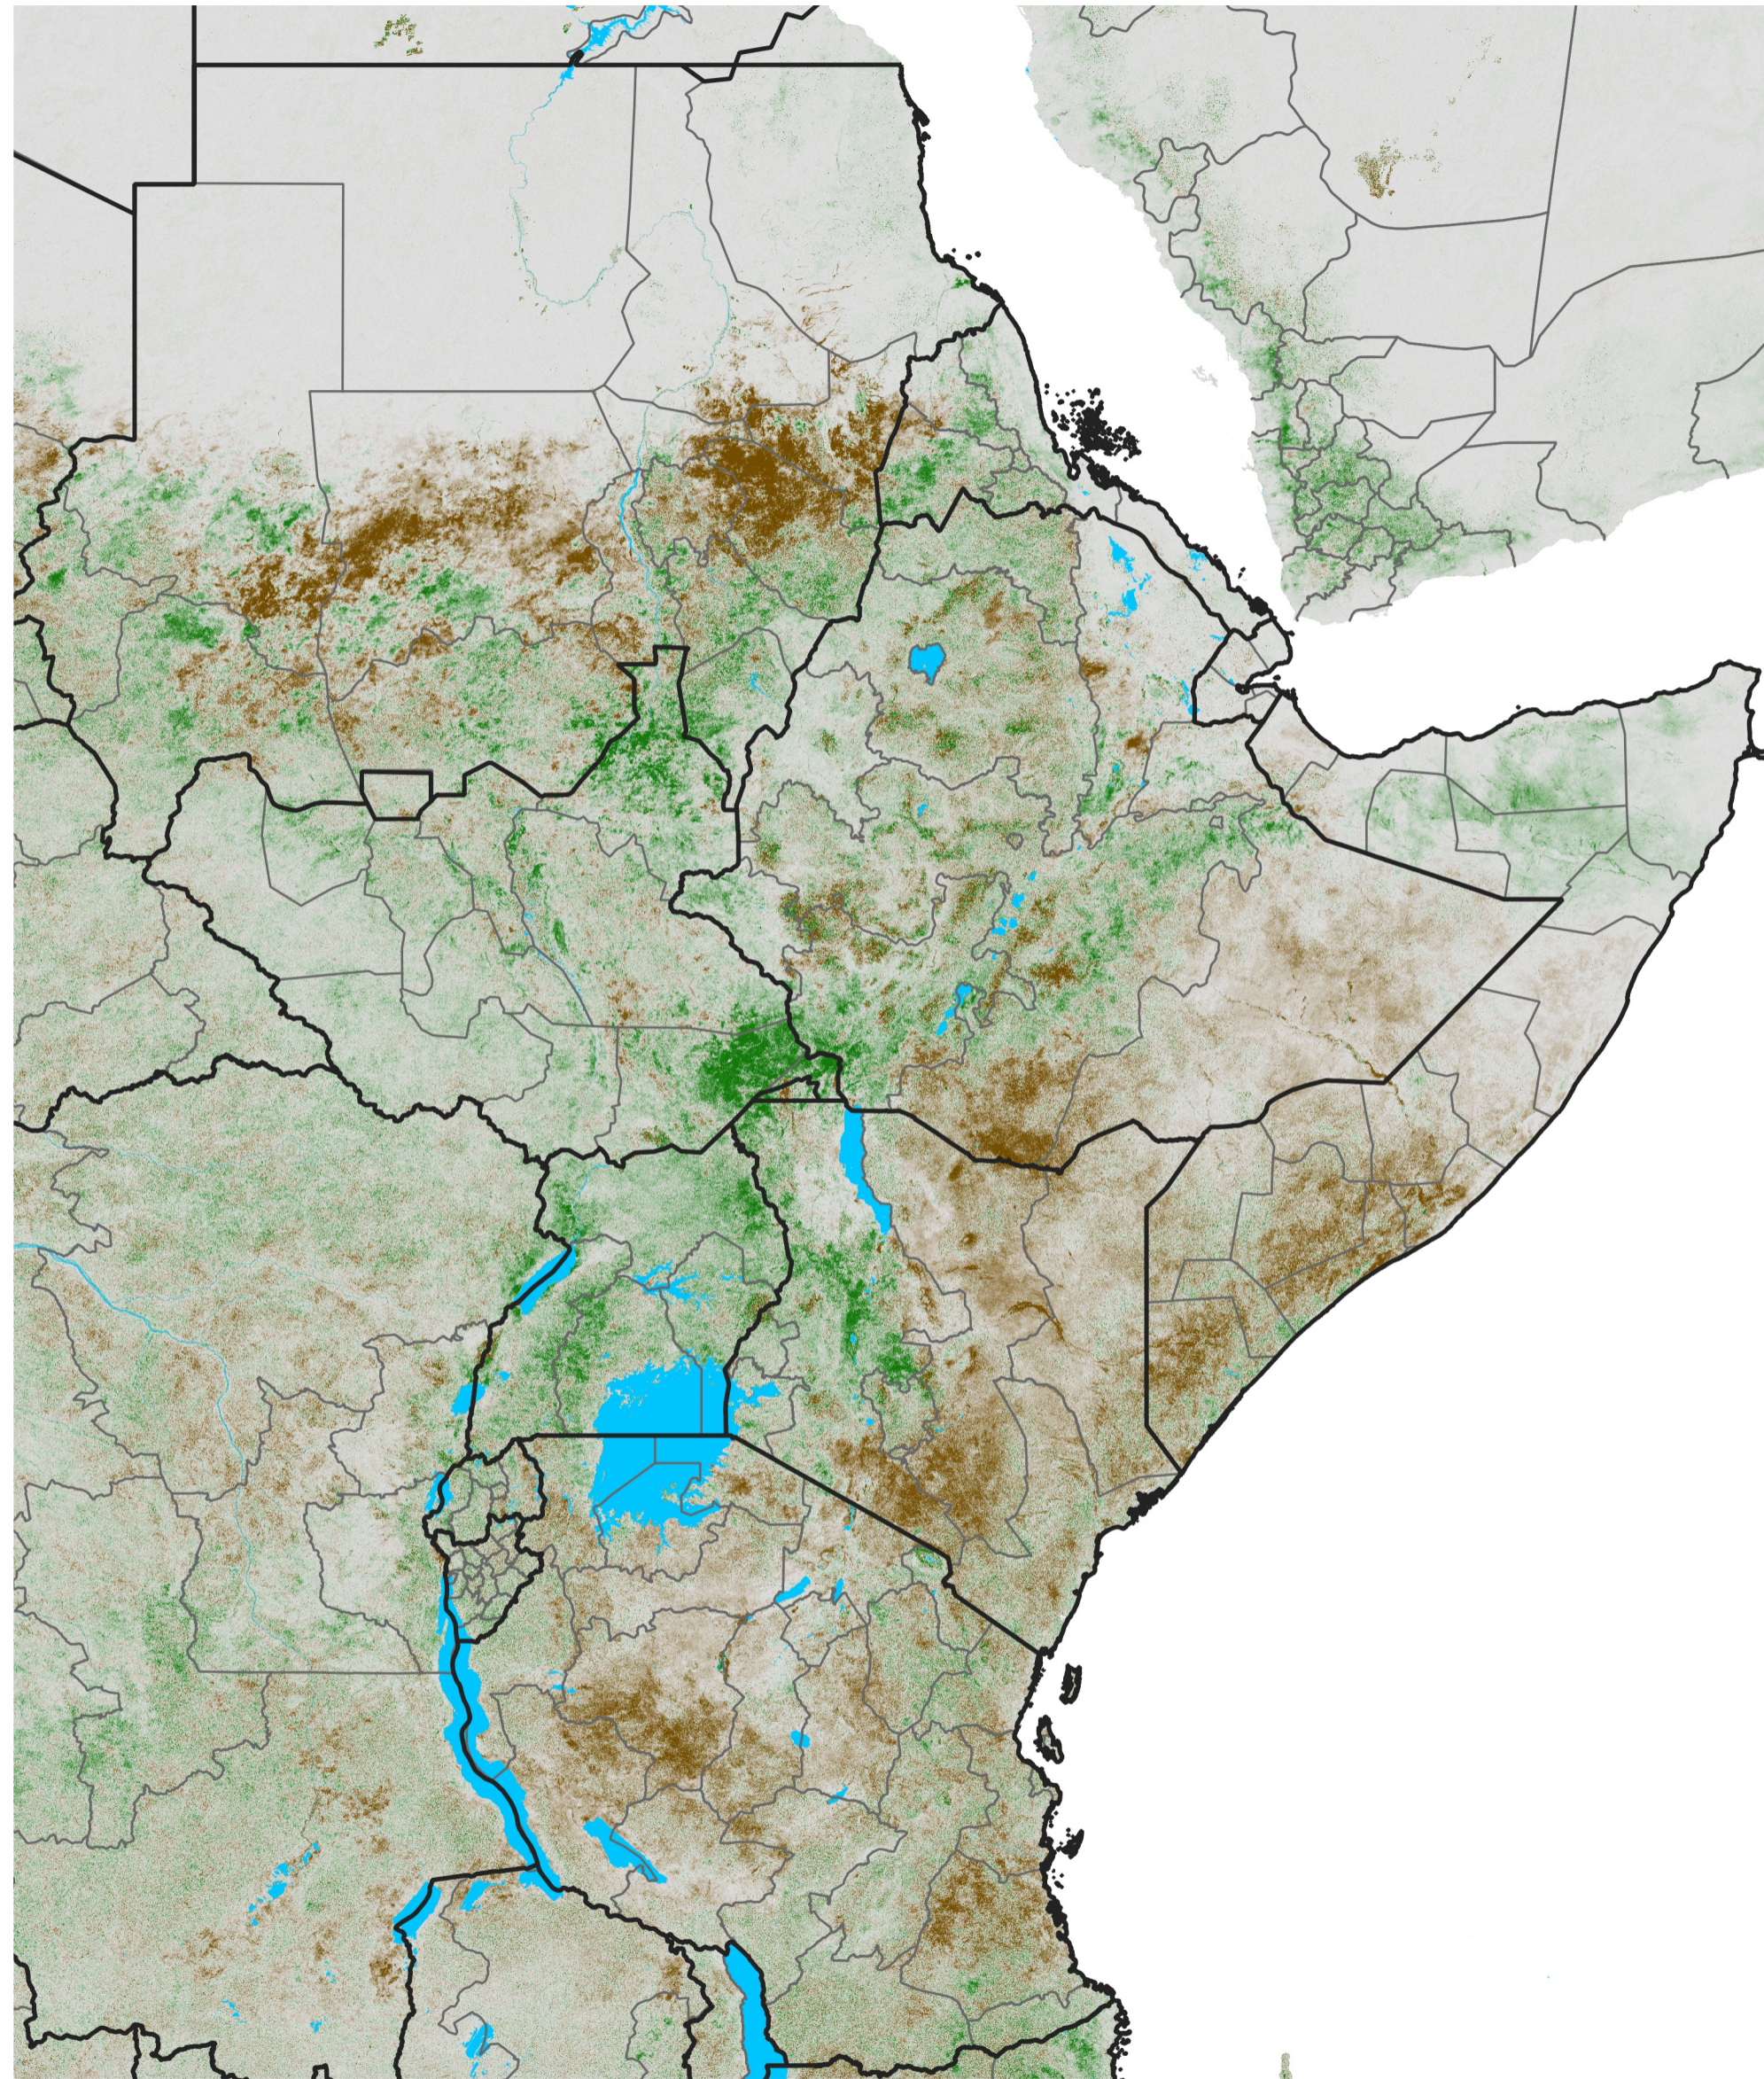

# East Africa NDVI Difference

2019 minus 2018

Period 46 / Aug 11 - 20, 2019

## NDVI Difference

< -0.3   -0.2   -0.1   -0.05   0.05   0.1   0.2   >0.3

Negative

No Difference

Positive