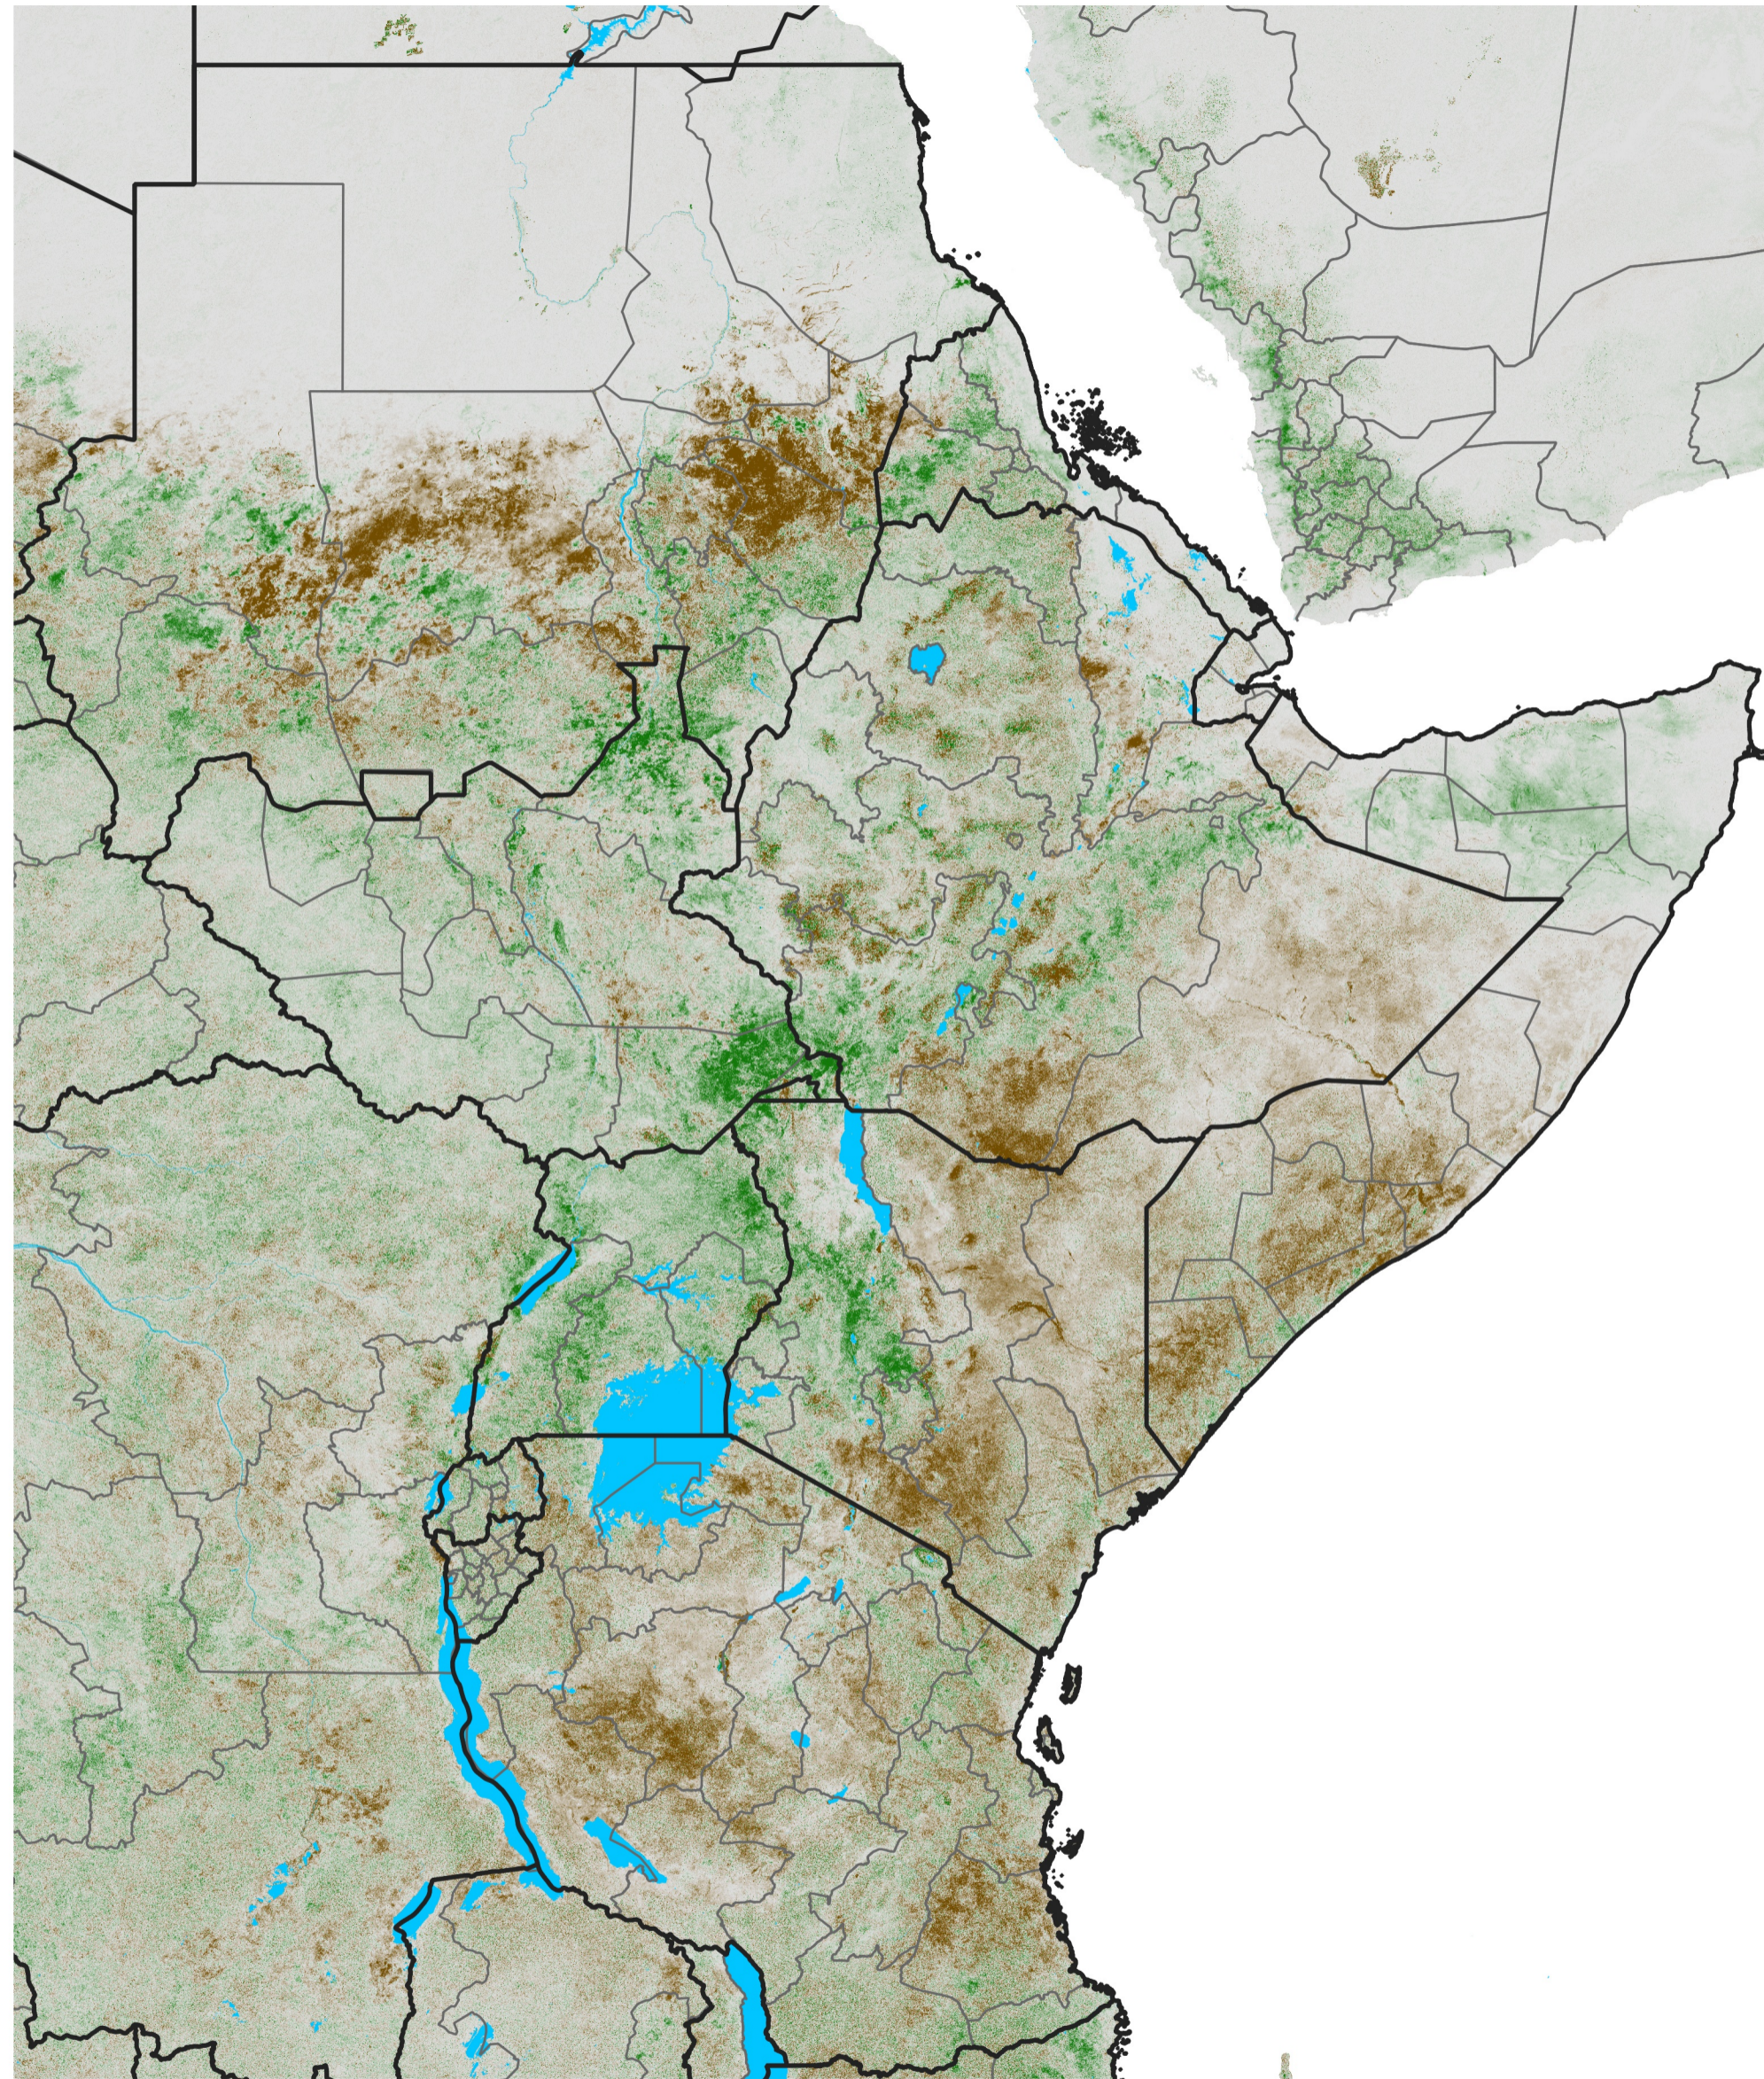

# East Africa NDVI Difference

2019 minus 2018

Period 47 / Aug 16 - 25, 2019

## NDVI Difference

< -0.3   -0.2   -0.1   -0.05   0.05   0.1   0.2   >0.3

Negative

No Difference

Positive