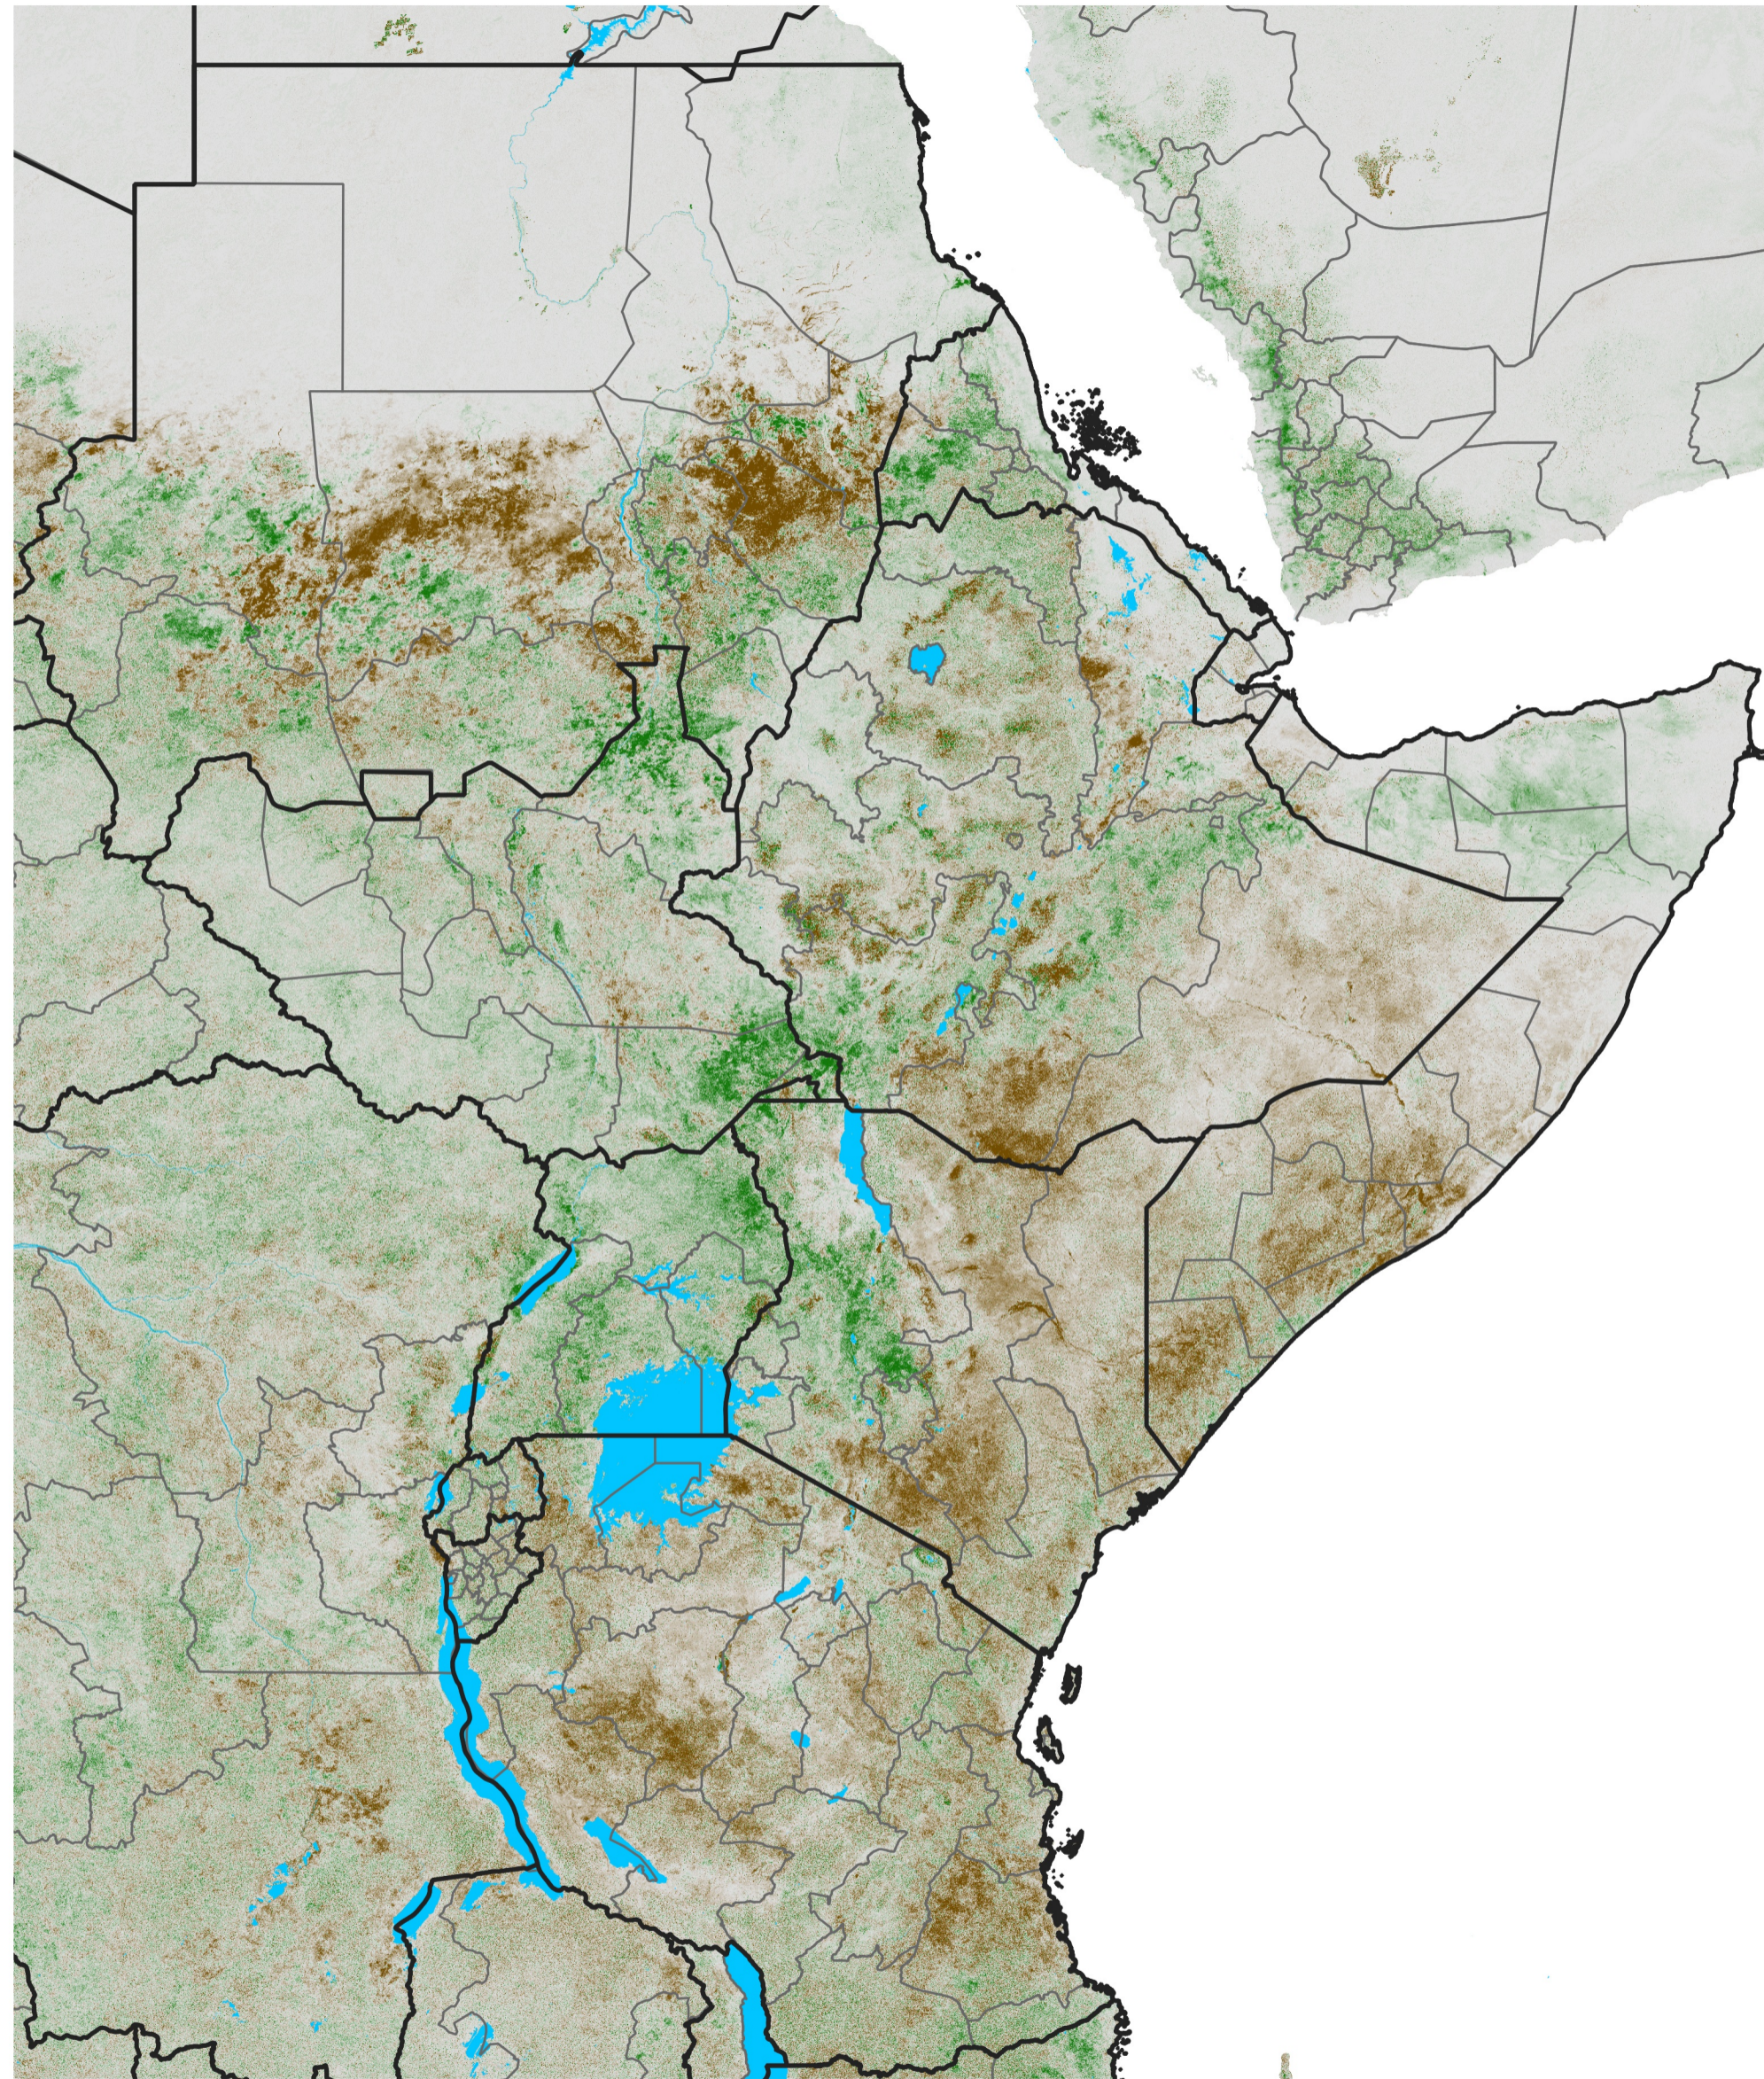

East Africa NDVI Difference

2019 minus 2018

Period 48 / Aug 21 - 31, 2019

NDVI Difference

< -0.3 -0.2 -0.1 -0.05 0.05 0.1 0.2 >0.3

Negative

No Difference

Positive