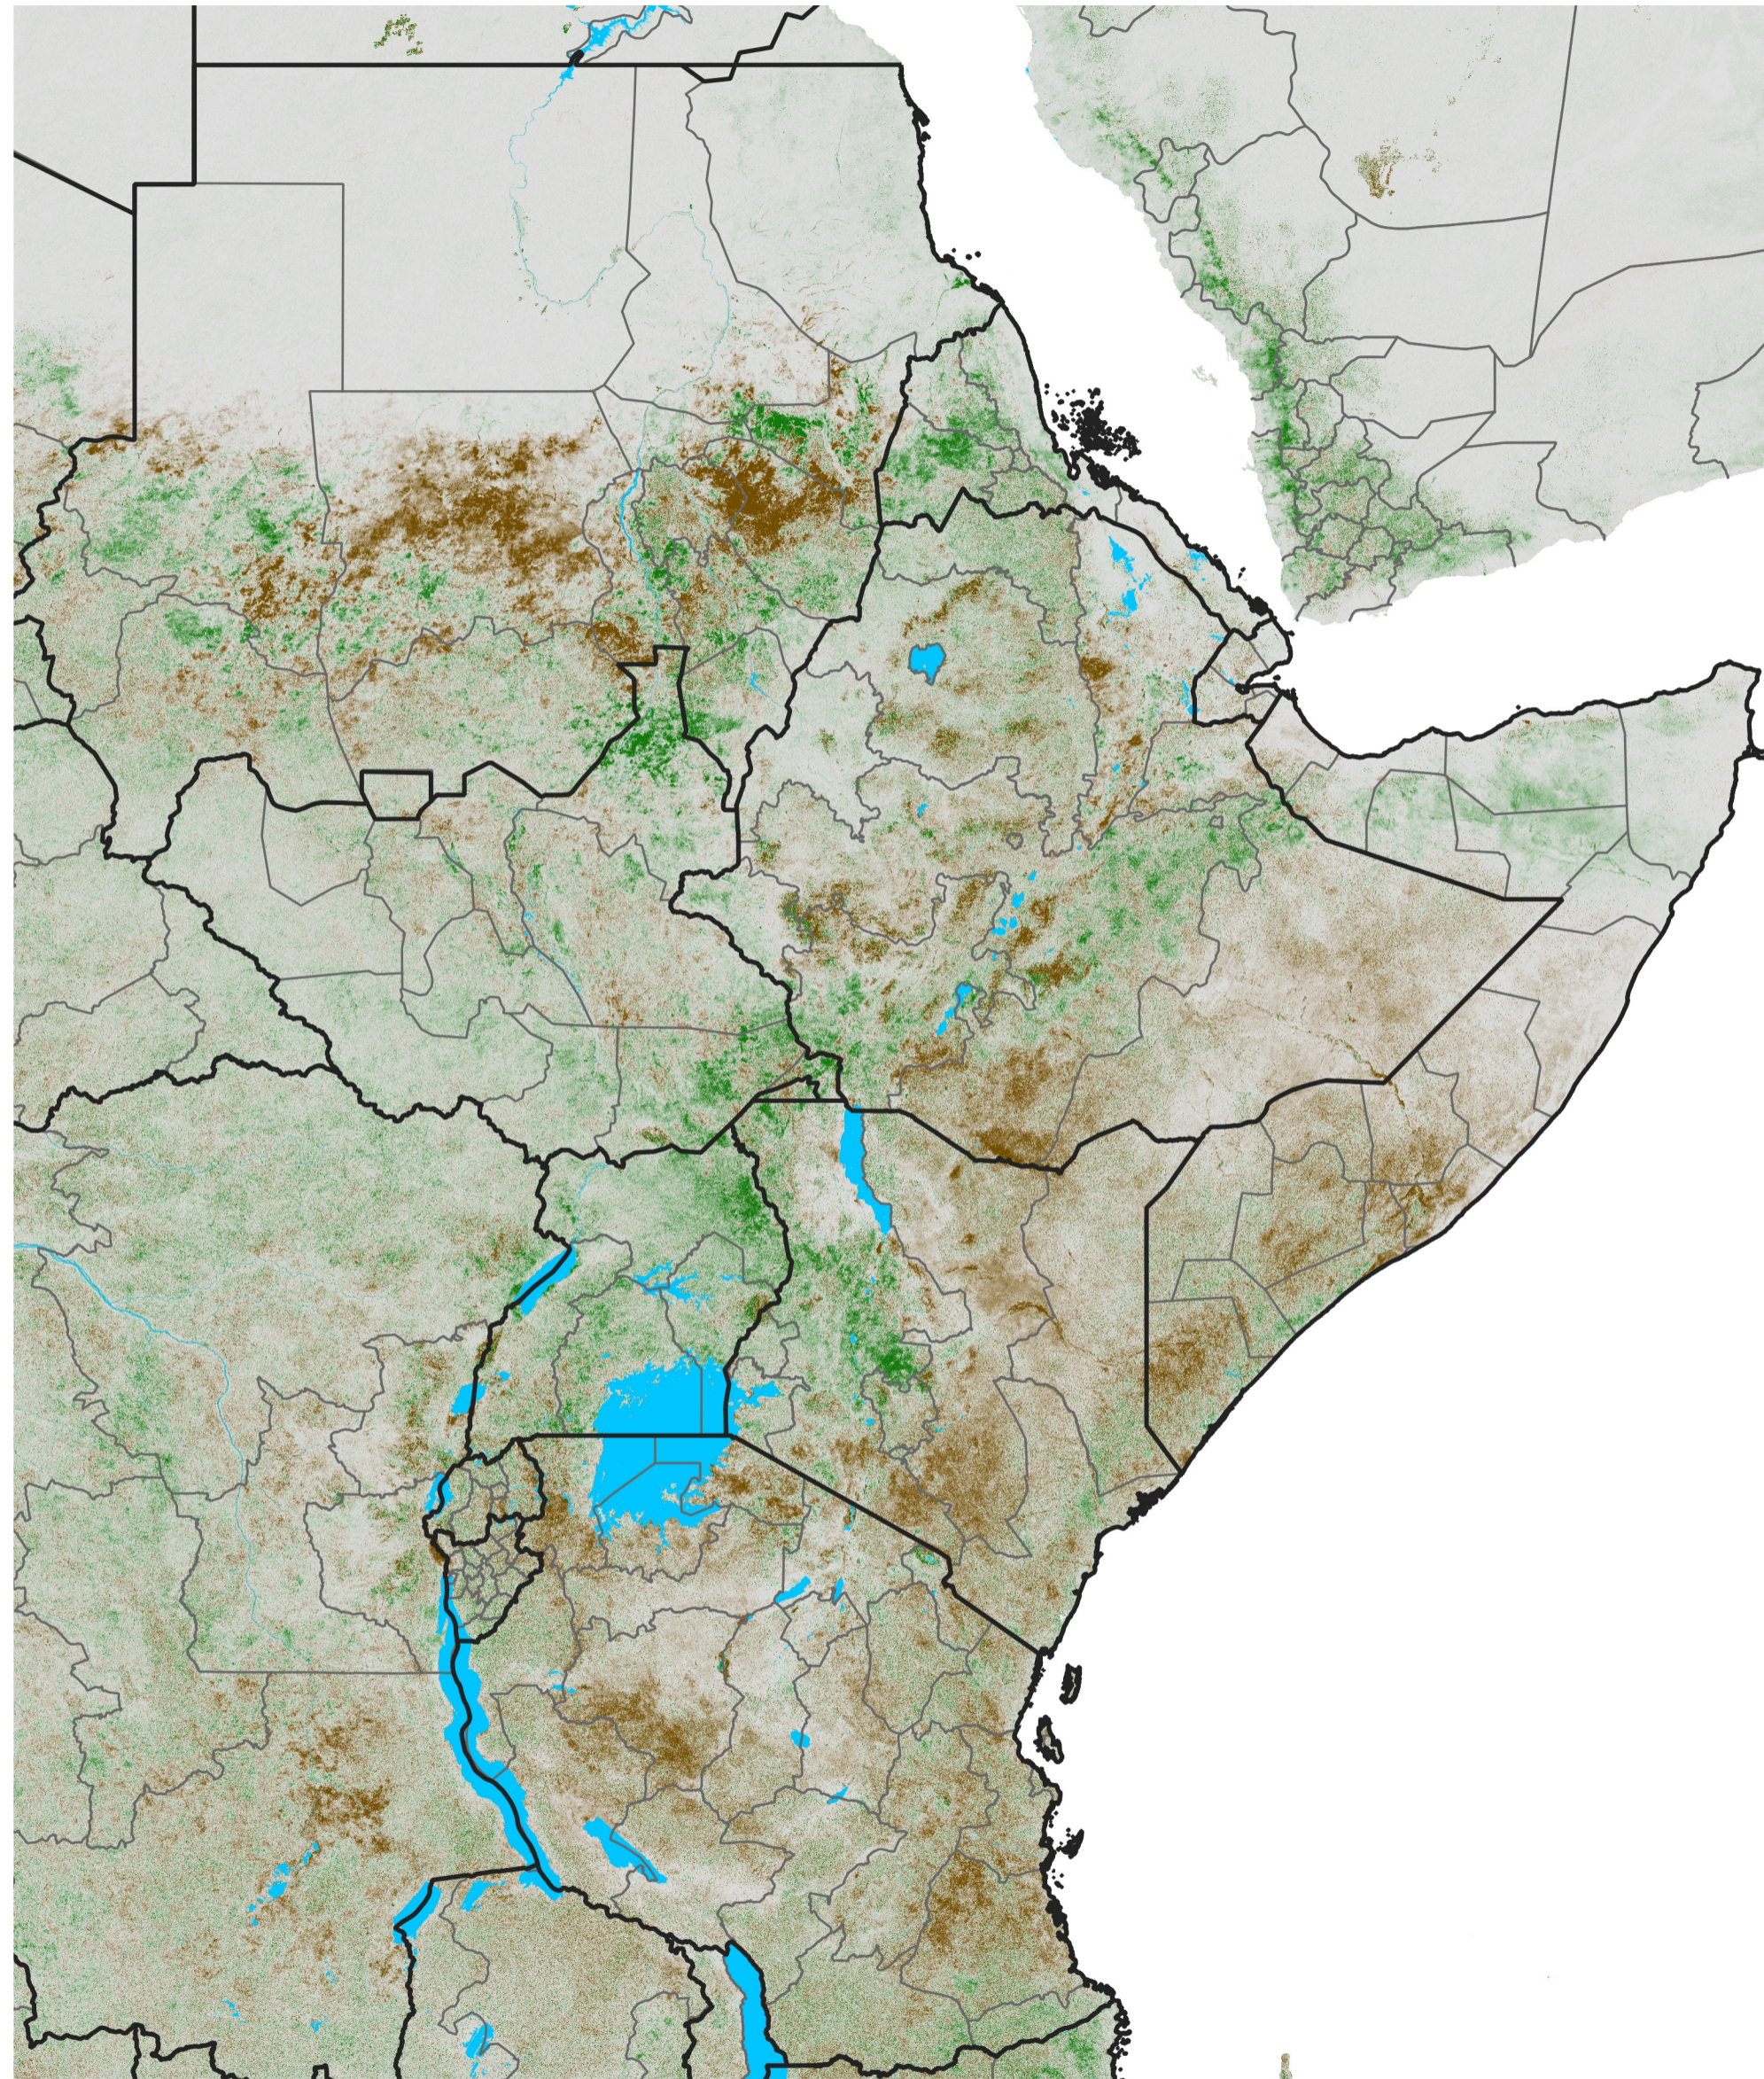

East Africa NDVI Difference

2019 minus 2018

Period 50 / Sep 01 - 10, 2019

NDVI Difference

< -0.3 -0.2 -0.1 -0.05 0.05 0.1 0.2 >0.3

Negative

No Difference

Positive