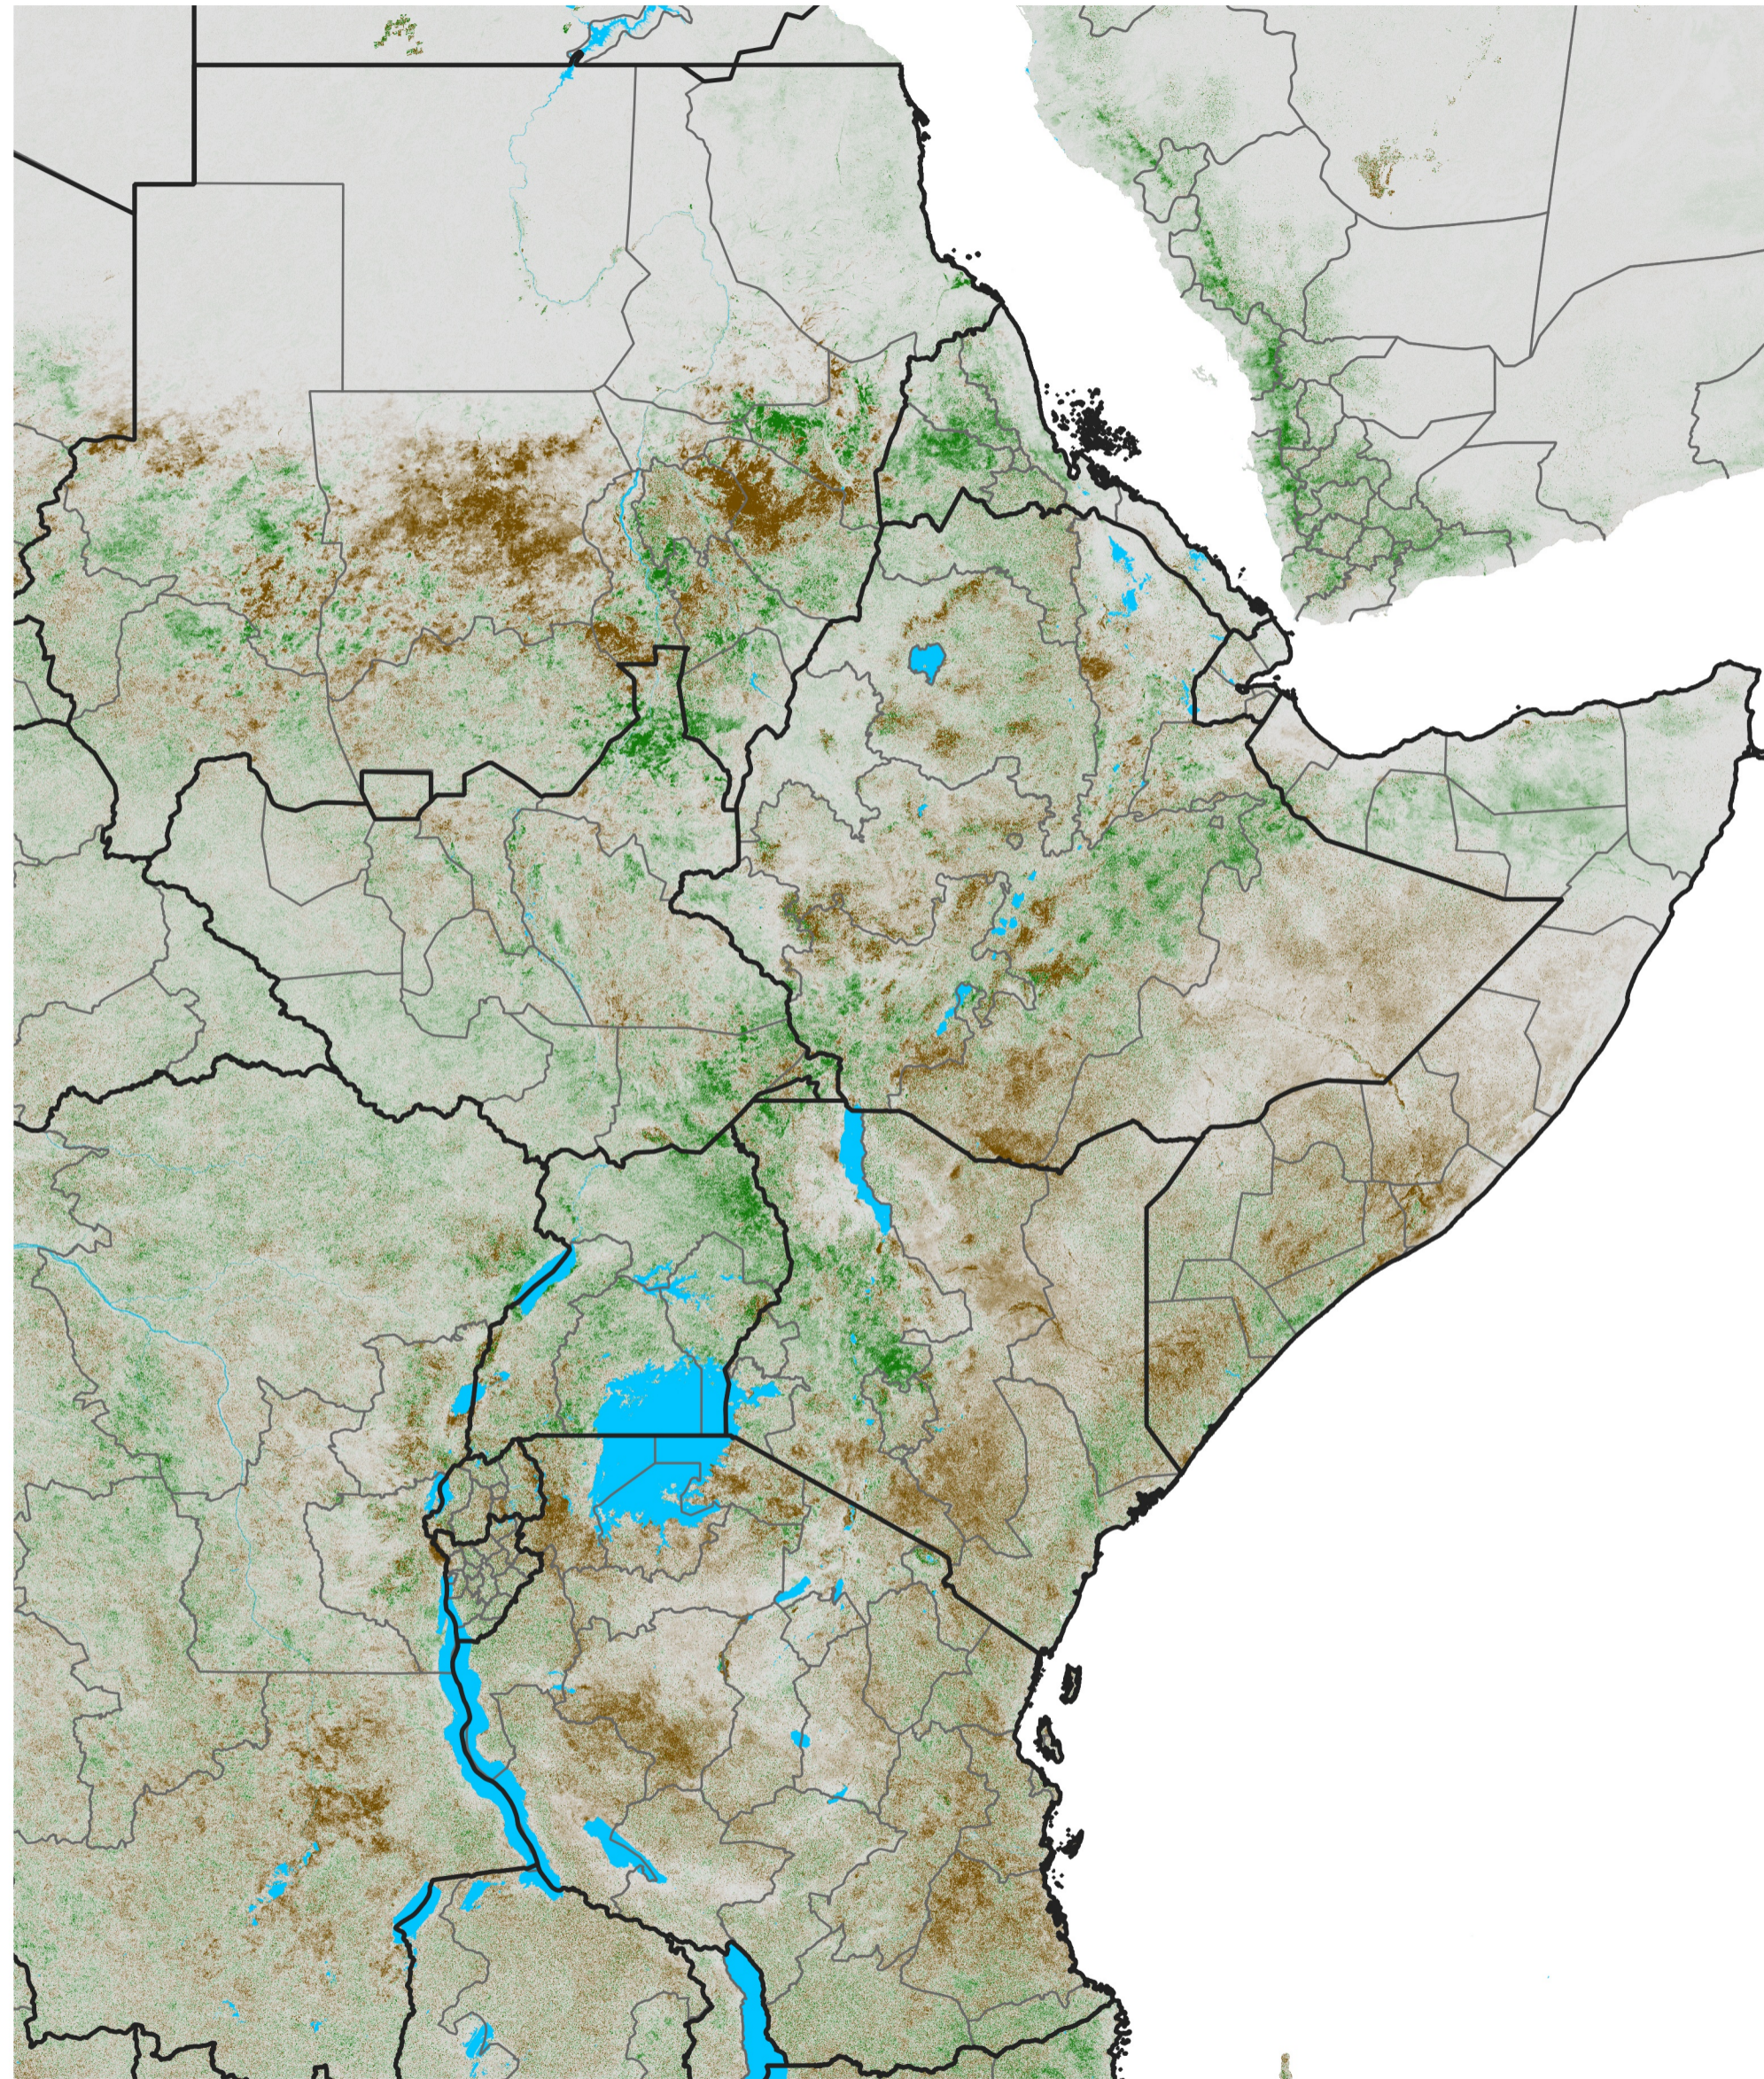

# East Africa NDVI Difference

2019 minus 2018

Period 51 / Sep 06 - 15, 2019

## NDVI Difference

< -0.3   -0.2   -0.1   -0.05   0.05   0.1   0.2   >0.3

Negative

No Difference

Positive