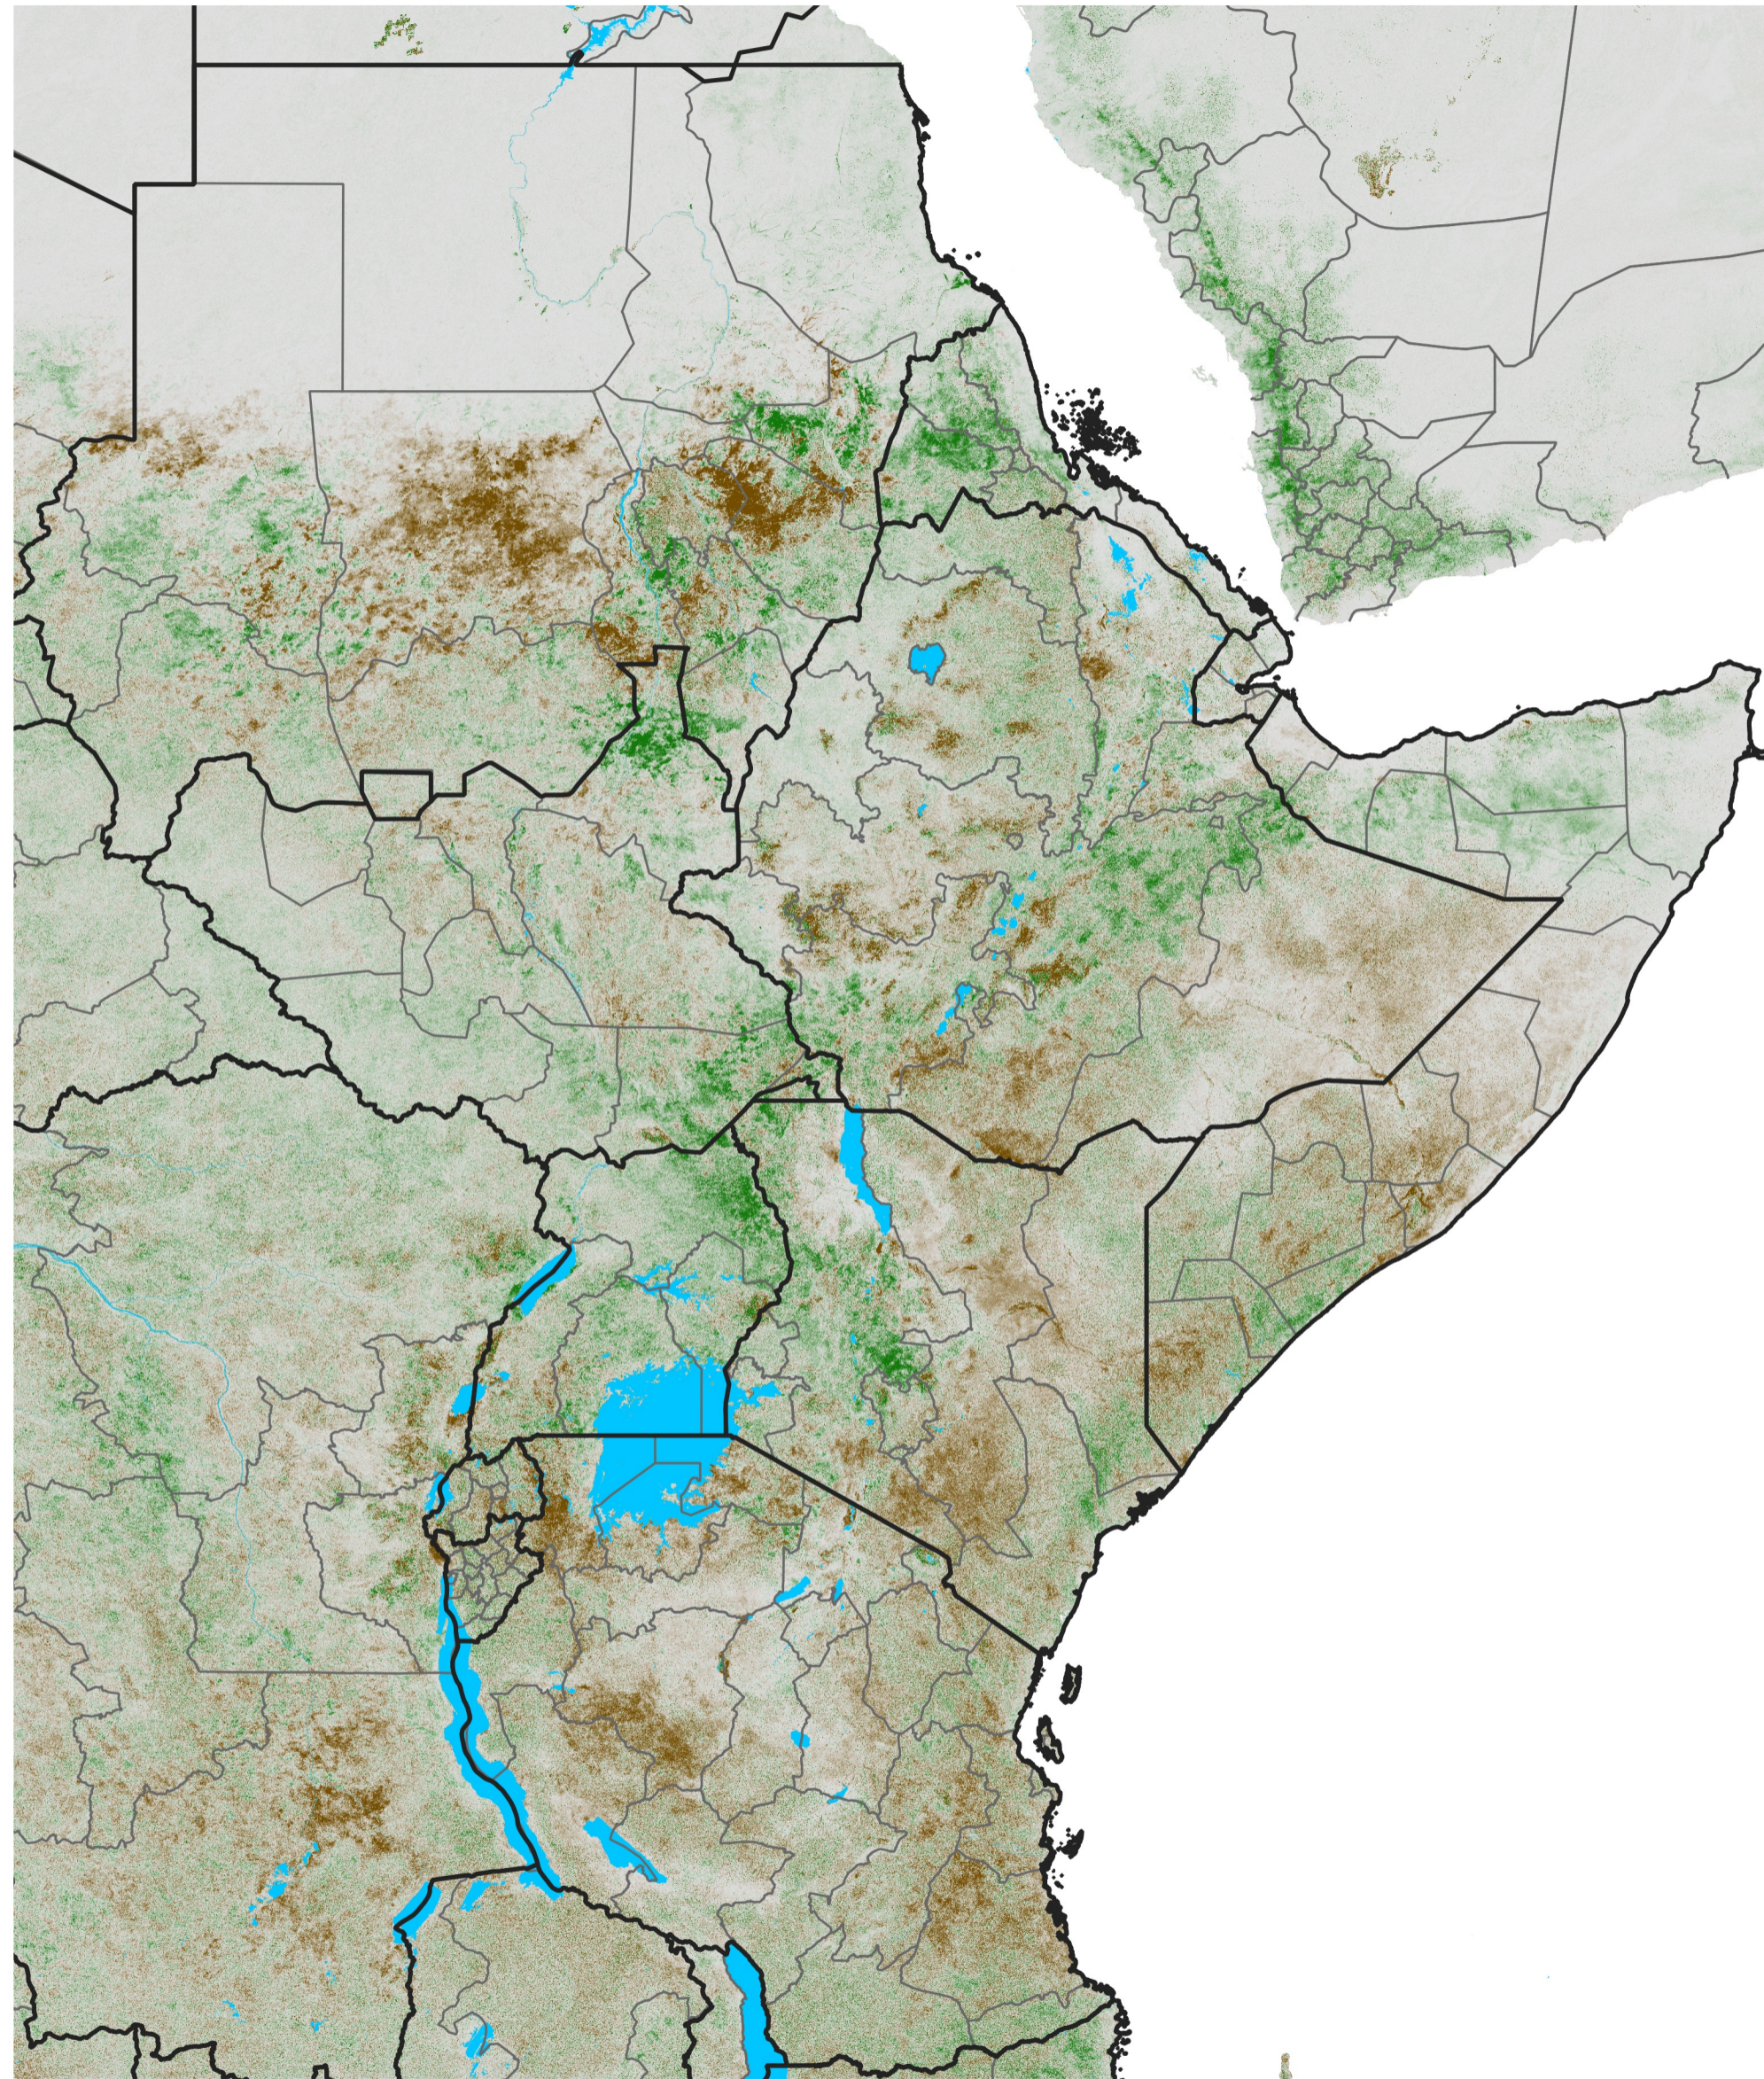

# East Africa NDVI Difference

2019 minus 2018

Period 52 / Sep 11 - 20, 2019

## NDVI Difference

< -0.3   -0.2   -0.1   -0.05   0.05   0.1   0.2   > 0.3

Negative

No Difference

Positive