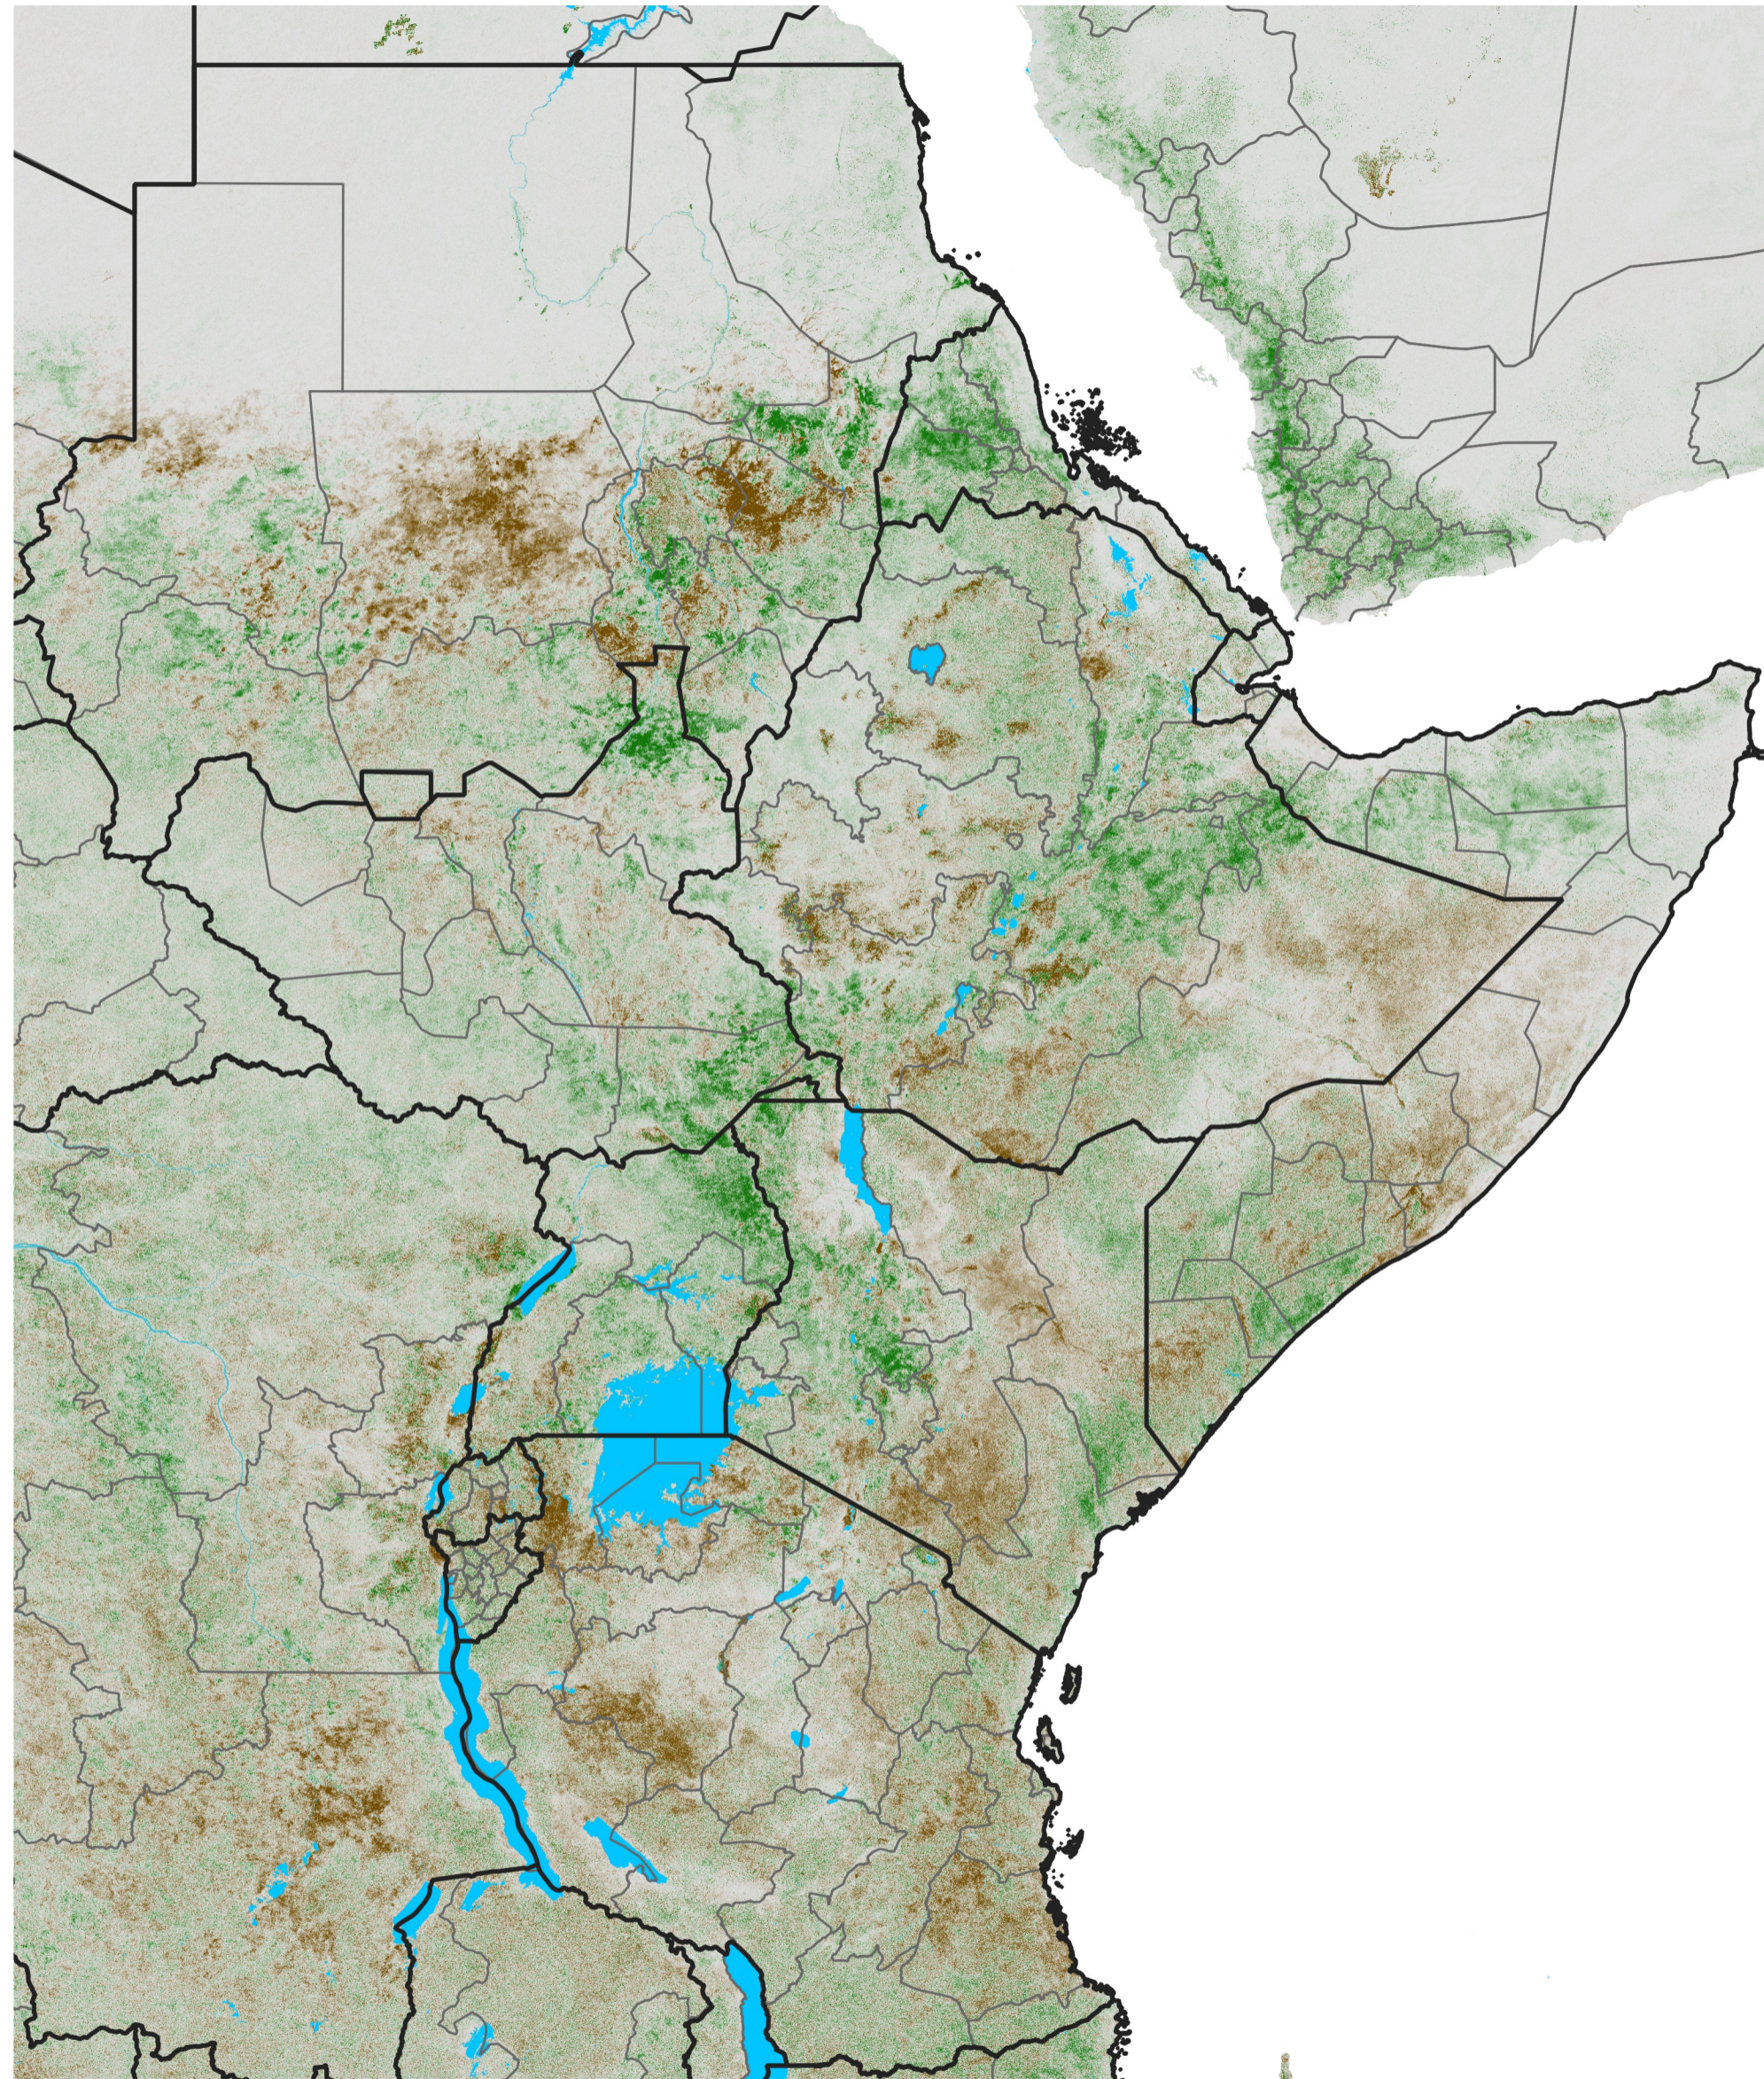

East Africa NDVI Difference

2019 minus 2018

Period 53 / Sep 16 - 25, 2019

NDVI Difference

< -0.3 -0.2 -0.1 -0.05 0.05 0.1 0.2 >0.3

Negative

No Difference

Positive