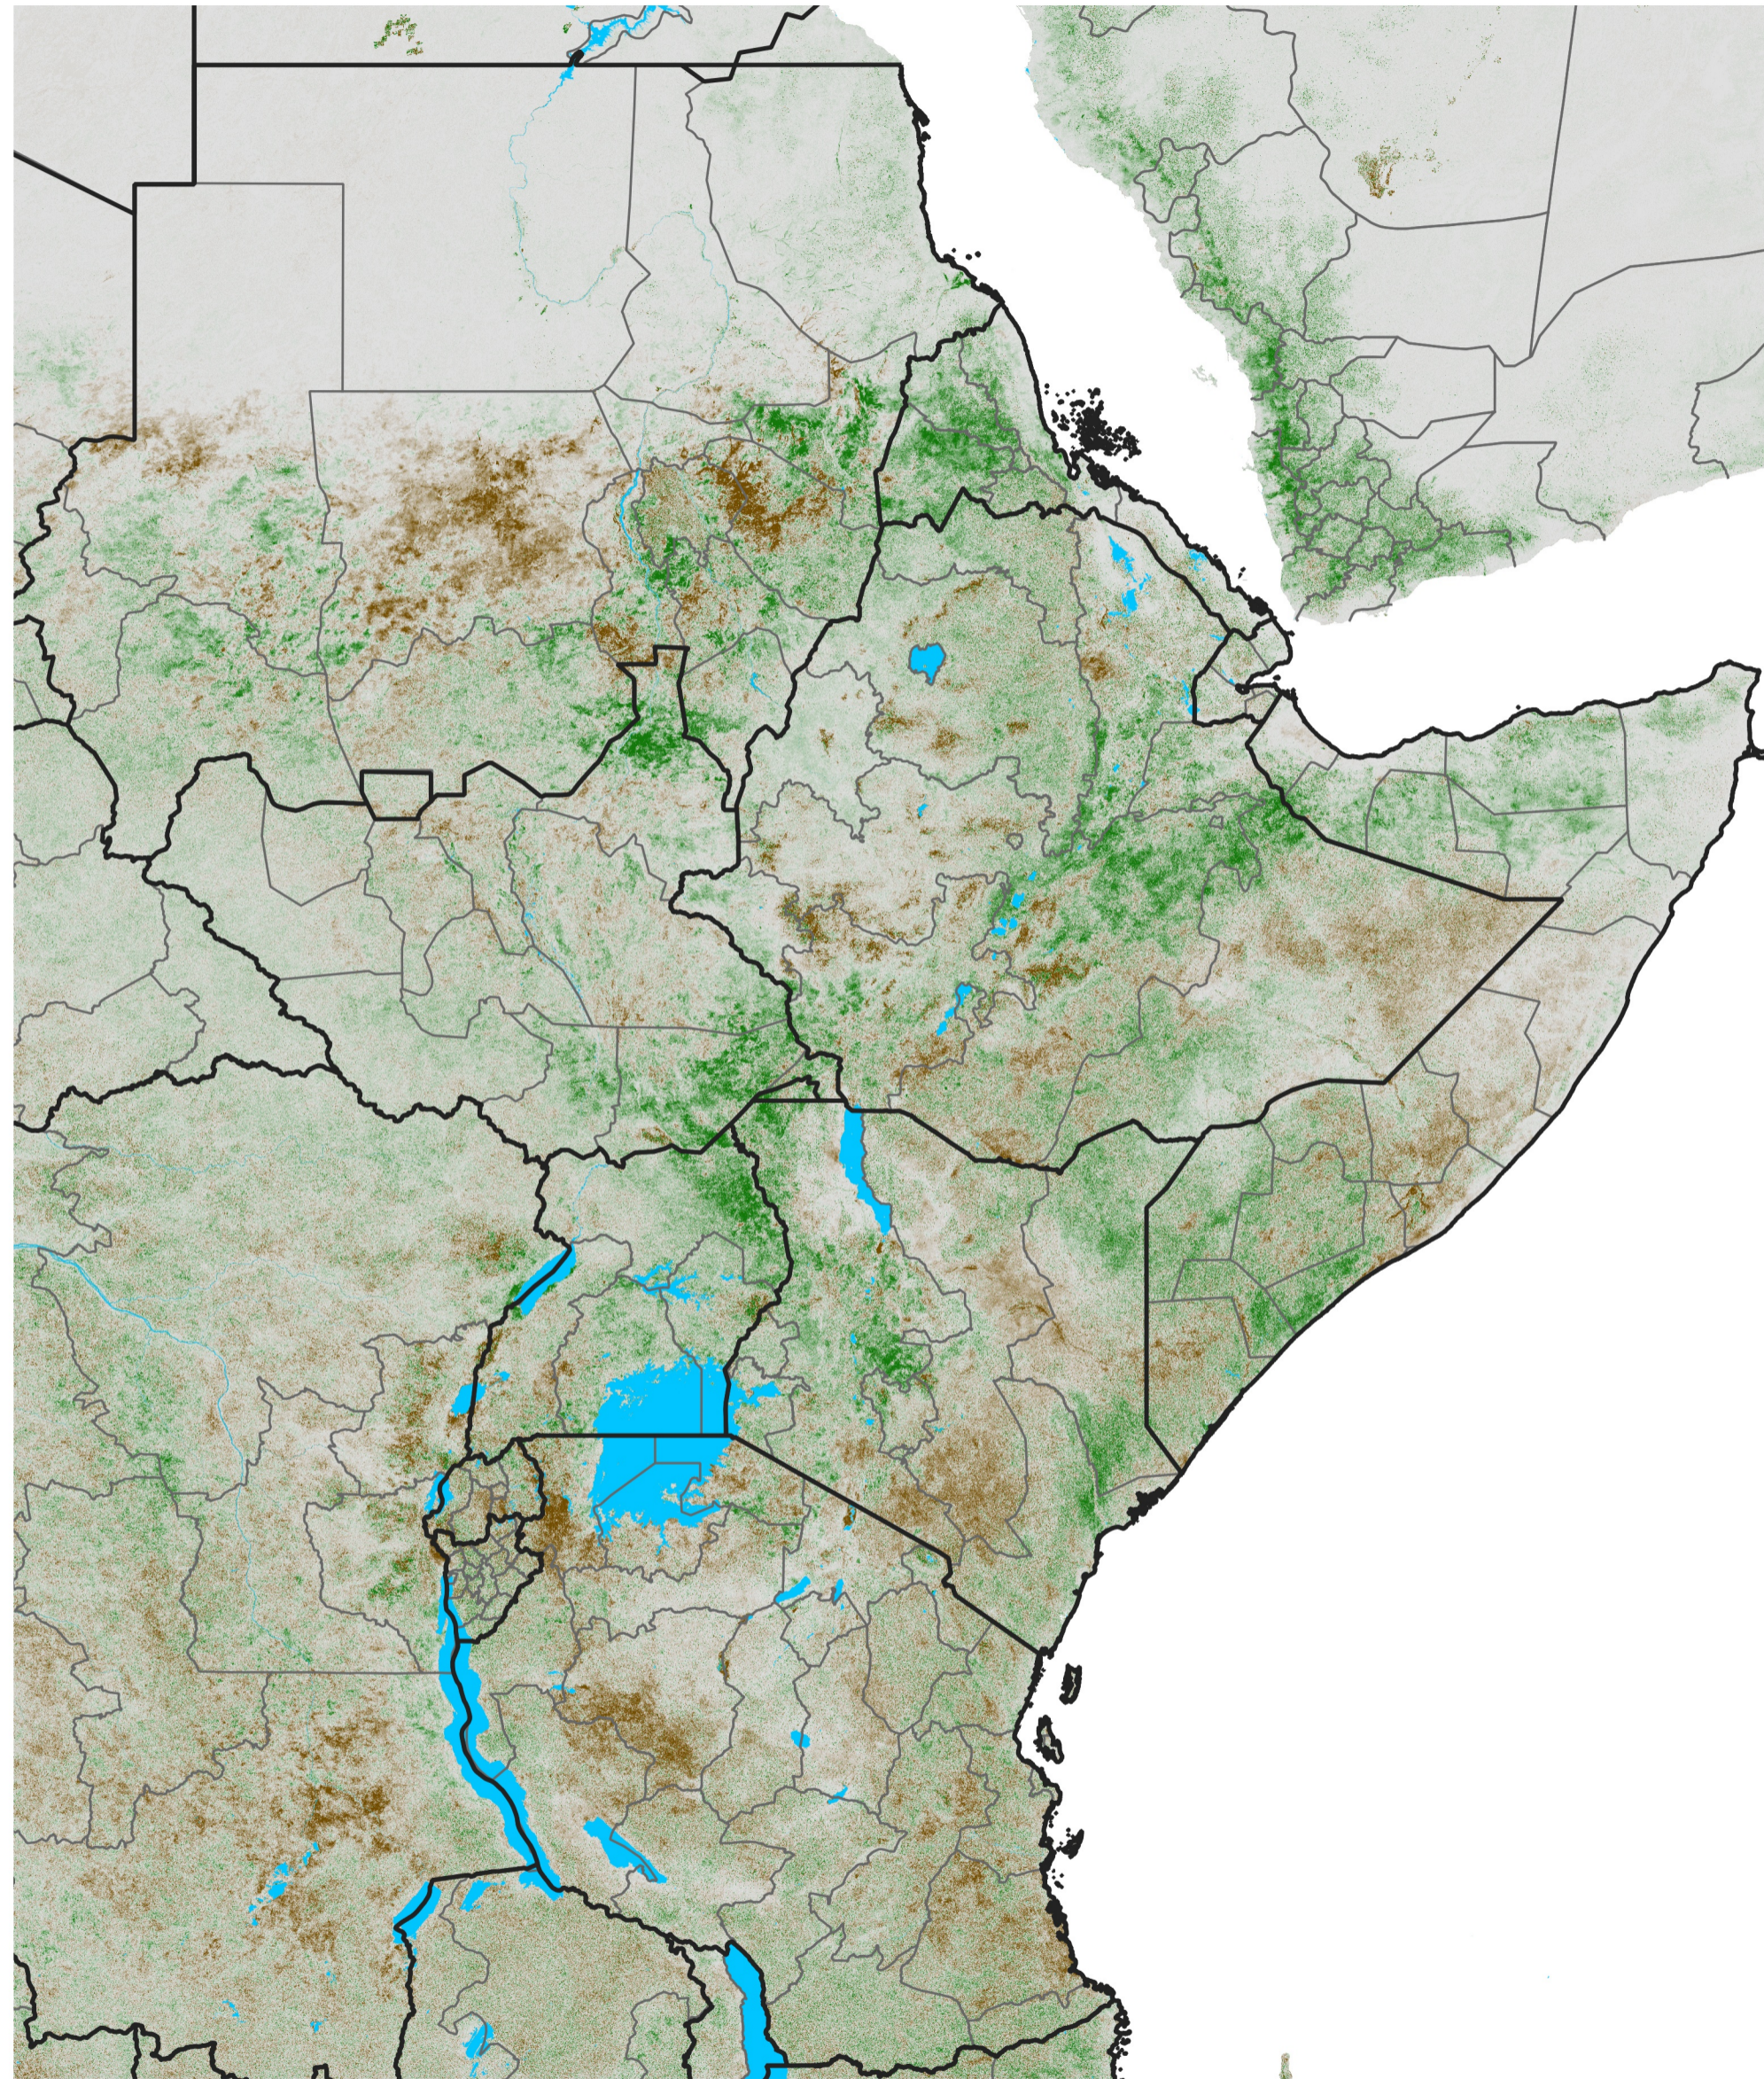

# East Africa NDVI Difference

2019 minus 2018

Period 54 / Sep 21 - 30, 2019

## NDVI Difference

< -0.3   -0.2   -0.1   -0.05   0.05   0.1   0.2   >0.3

Negative

No Difference

Positive