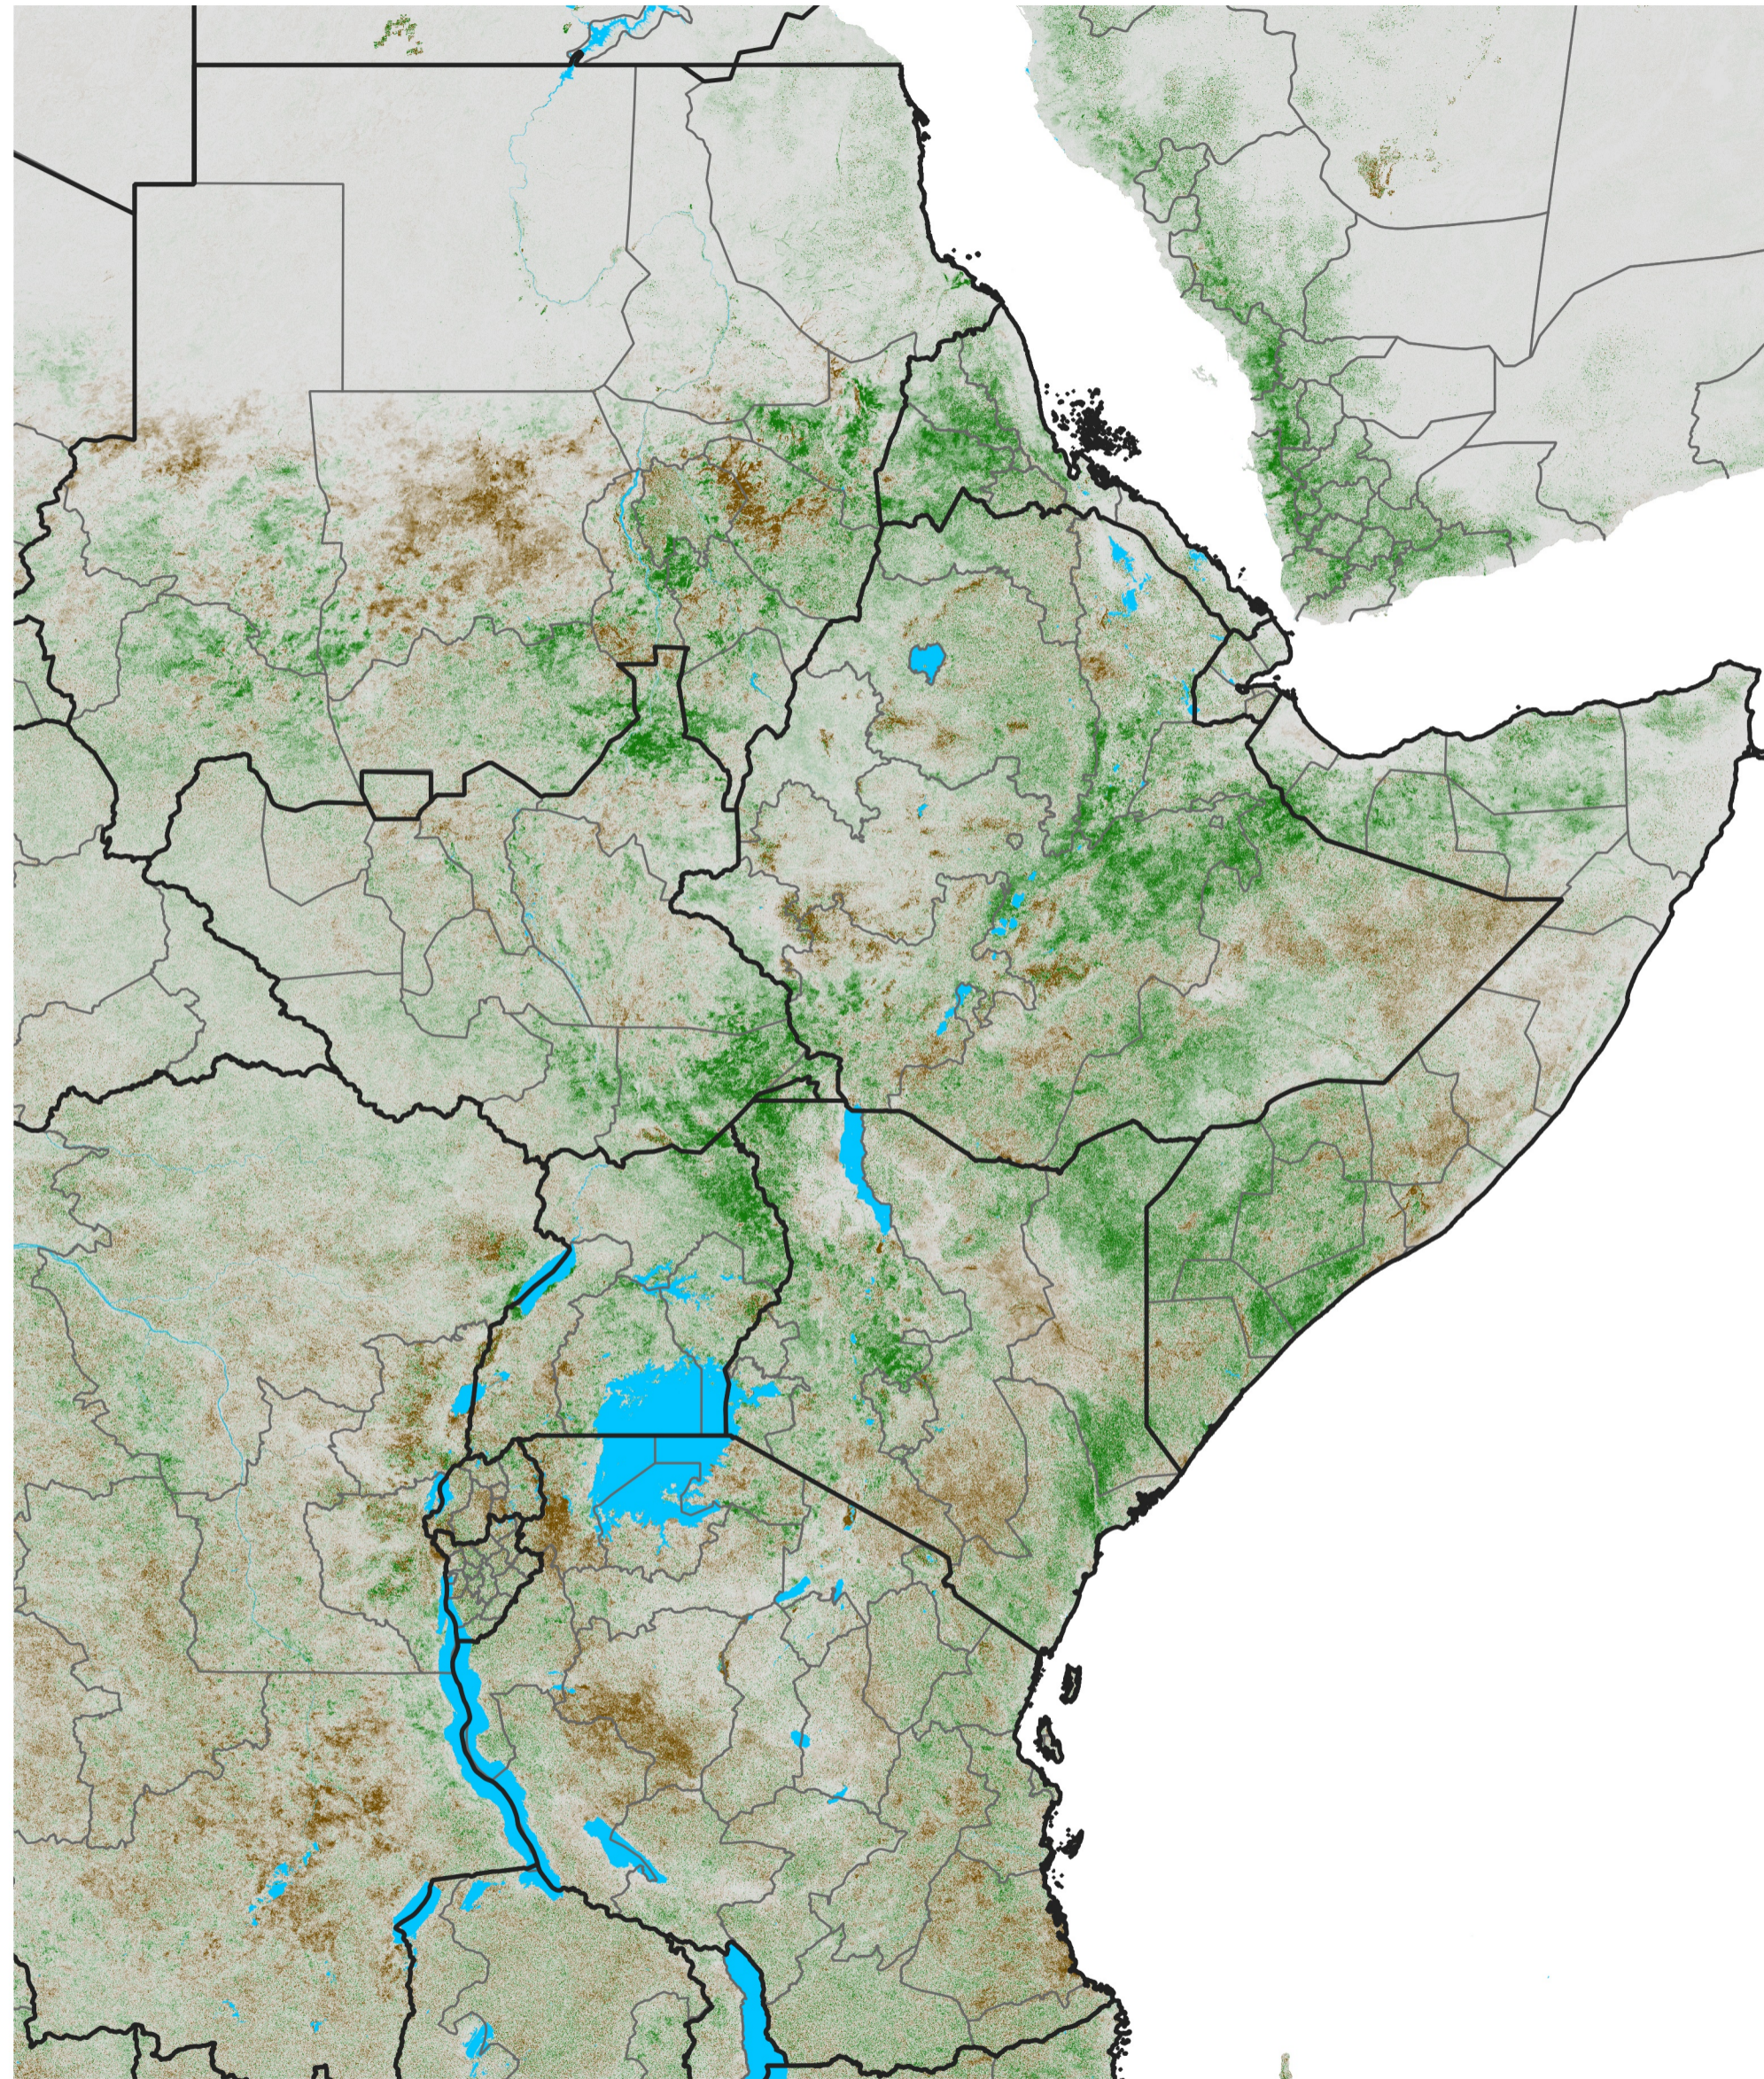

East Africa NDVI Difference

2019 minus 2018

Period 55 / Sep 26 - Oct 05, 2019

NDVI Difference

< -0.3 -0.2 -0.1 -0.05 0.05 0.1 0.2 > 0.3

Negative

No Difference

Positive