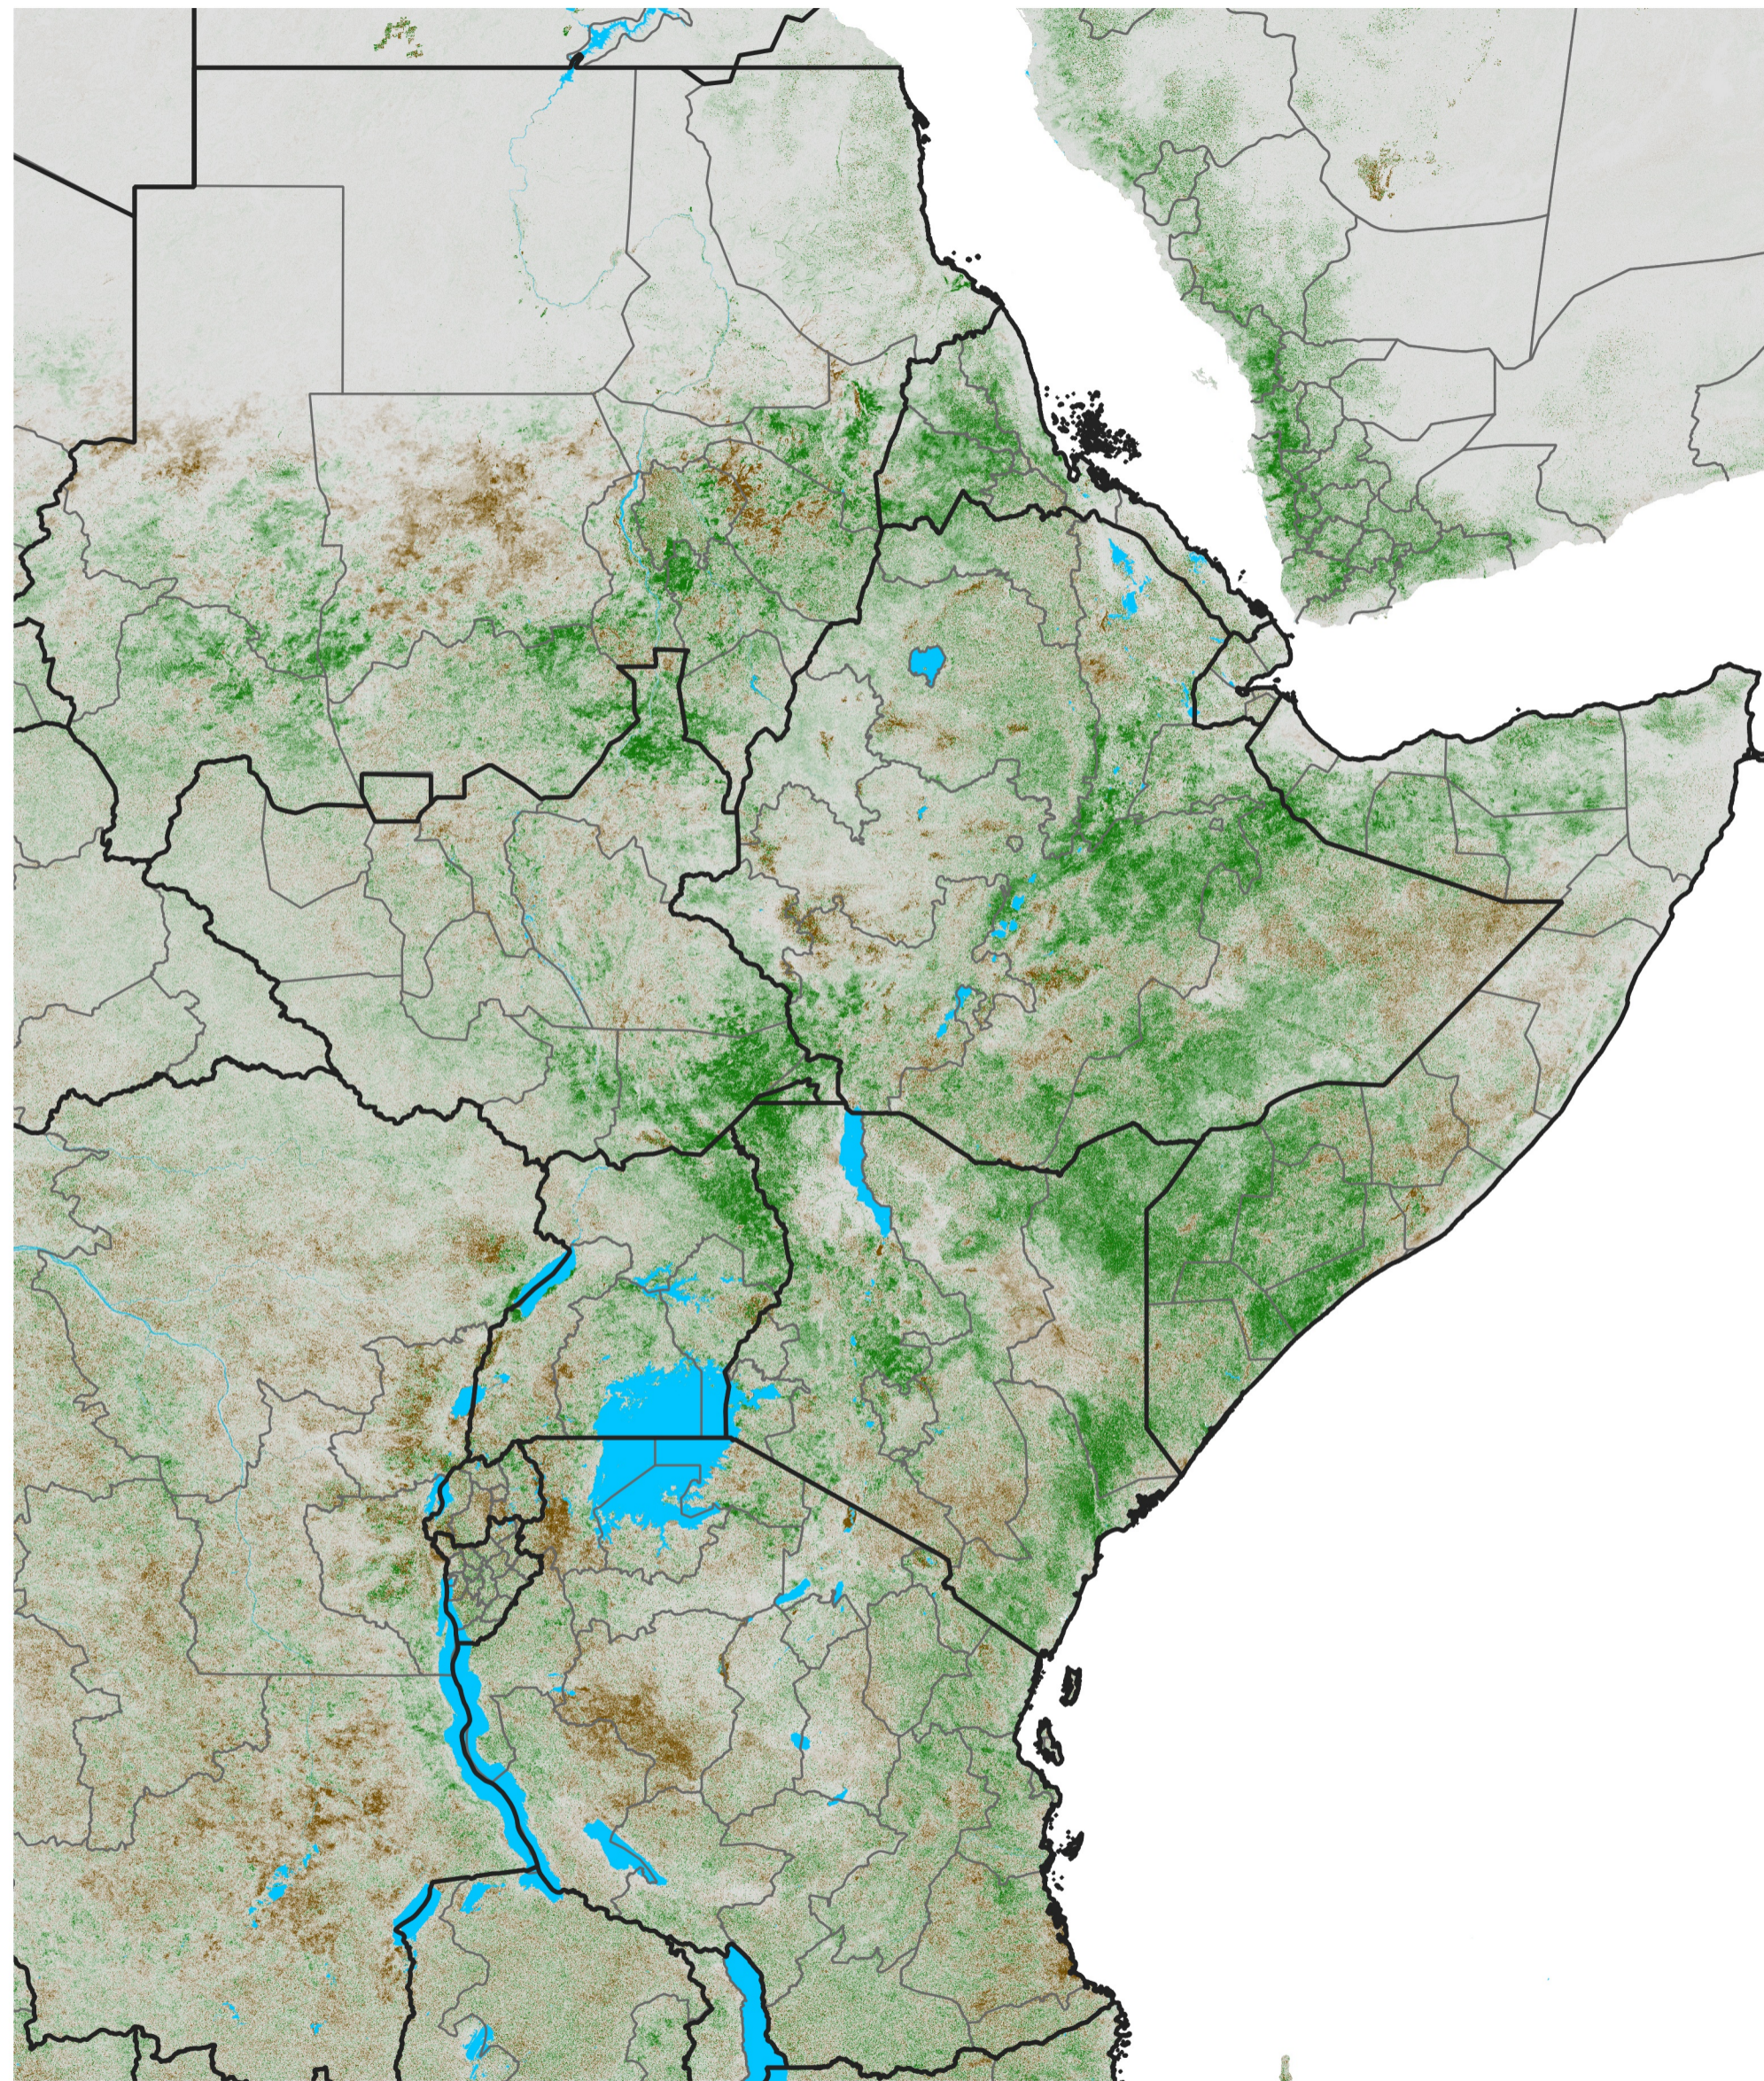

East Africa NDVI Difference

2019 minus 2018

Period 56 / Oct 01 - 10, 2019

NDVI Difference

< -0.3 -0.2 -0.1 -0.05 0.05 0.1 0.2 >0.3

Negative

No Difference

Positive