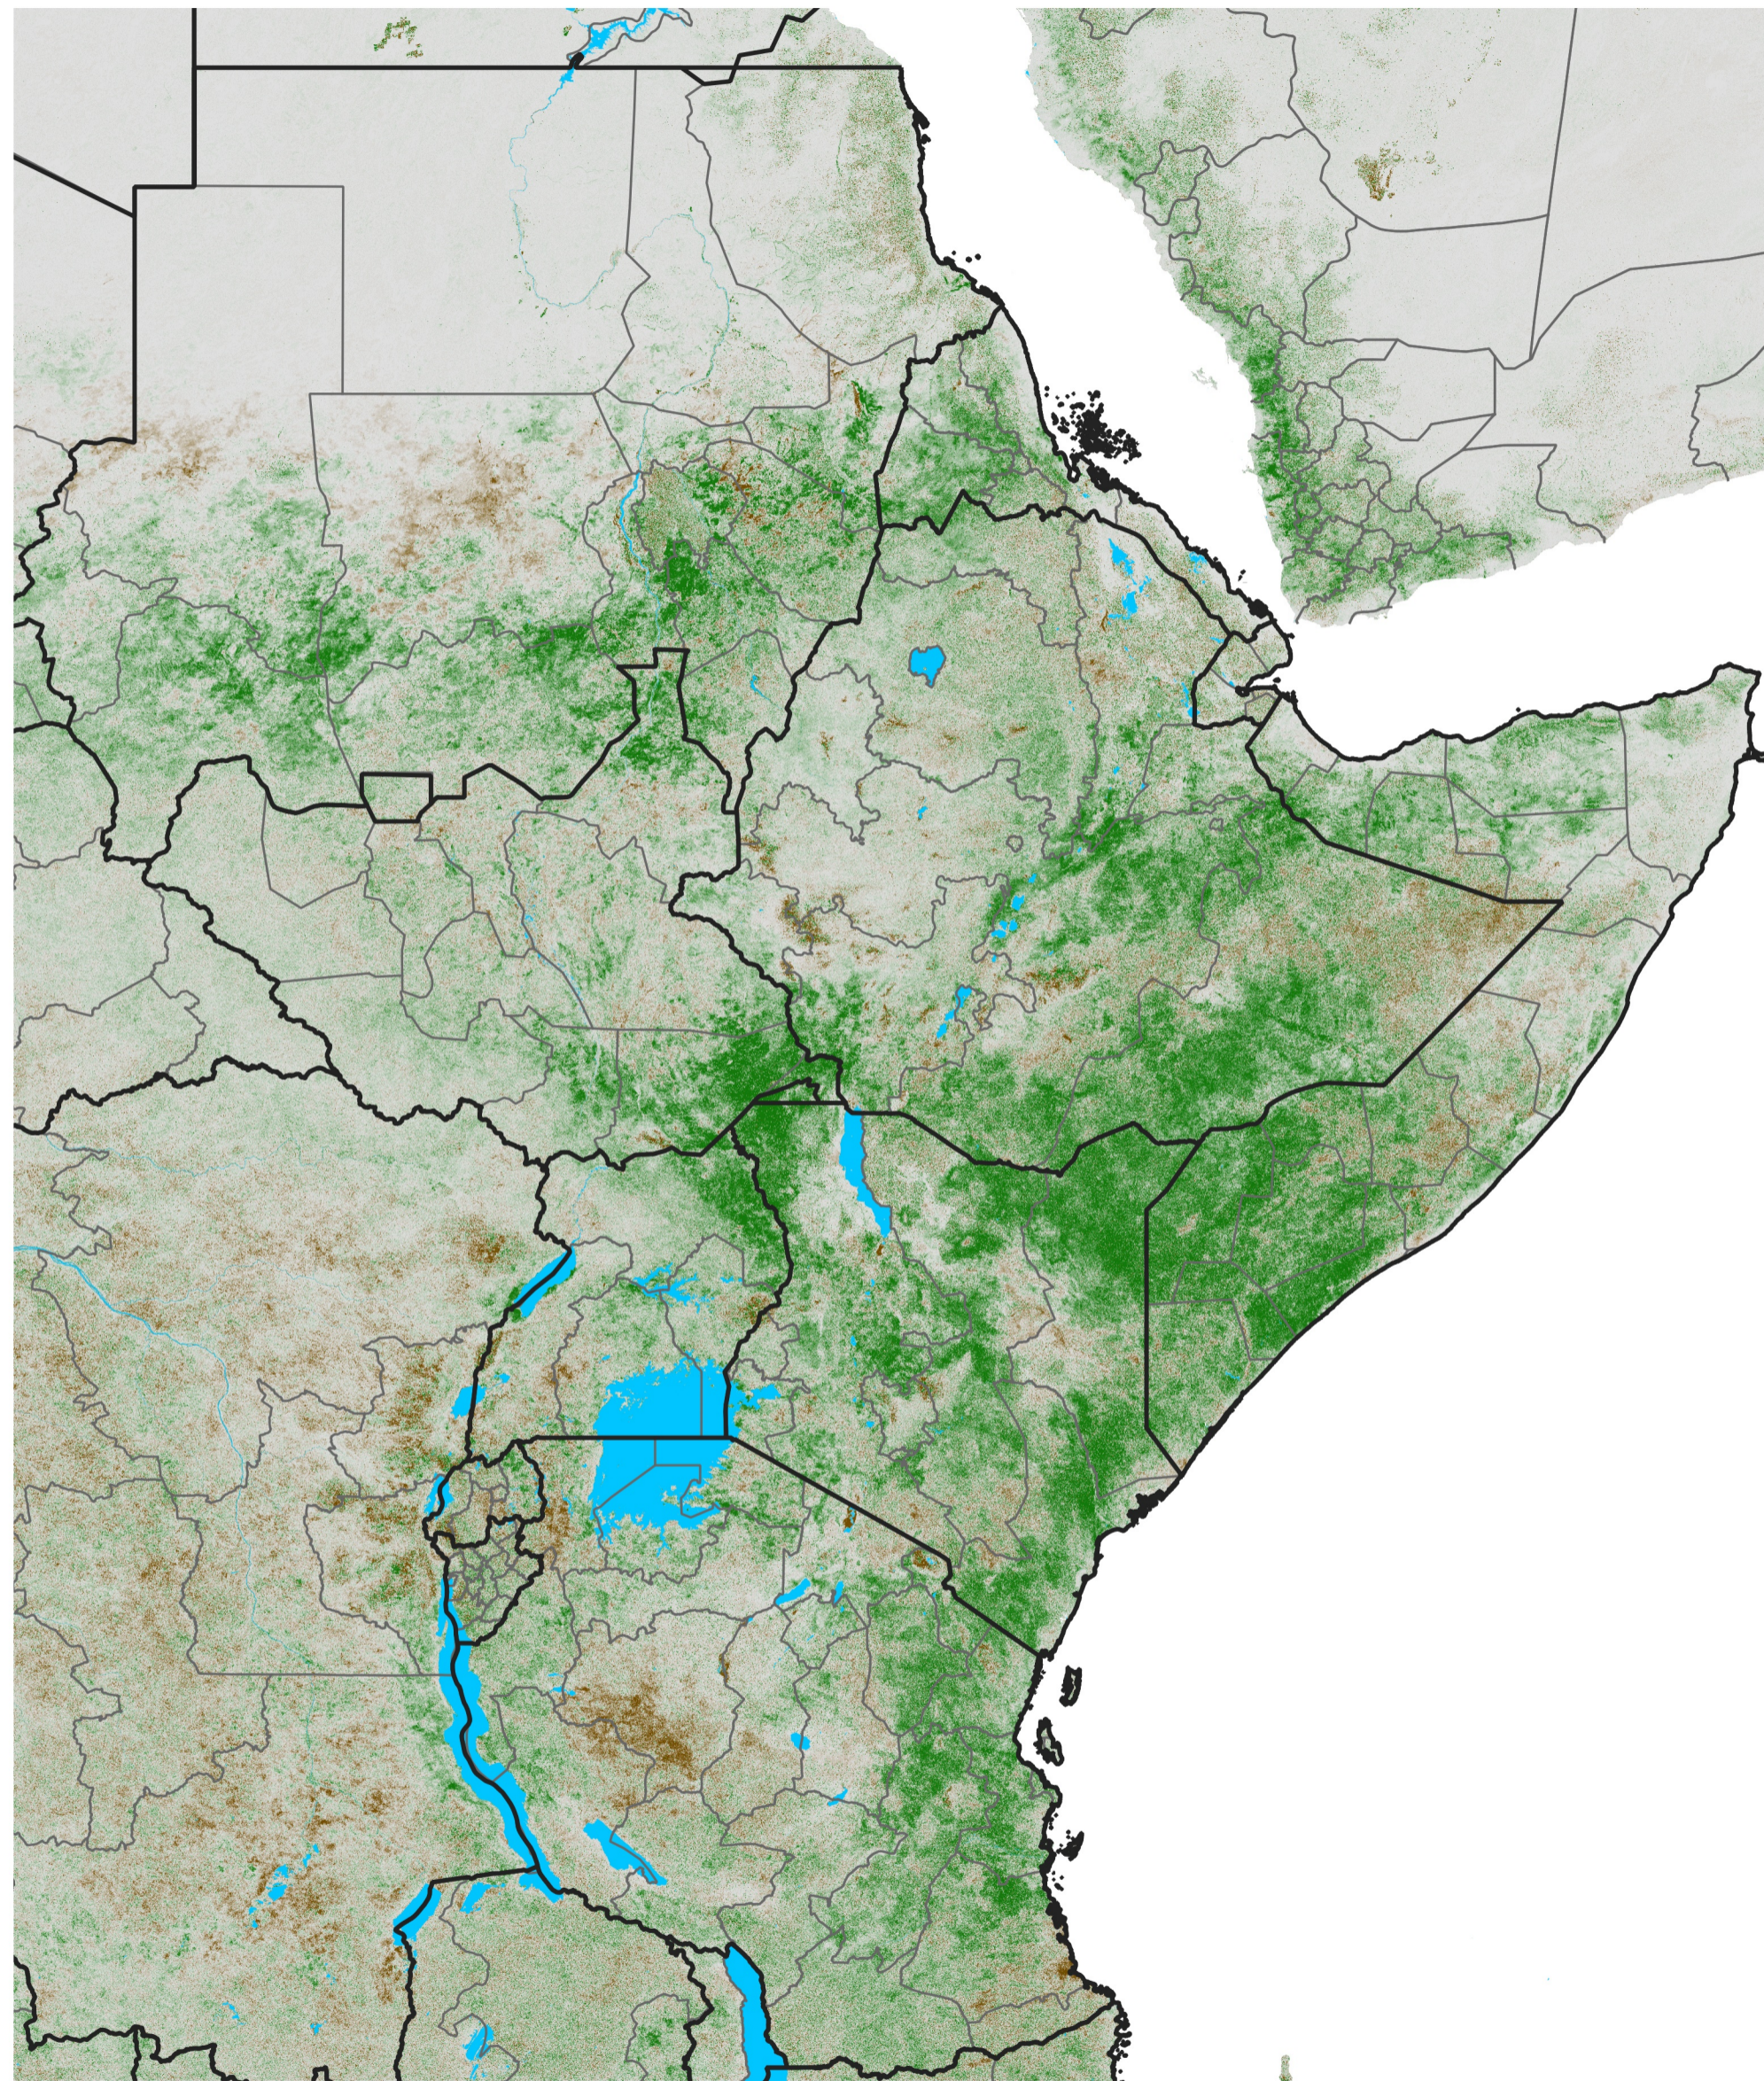

East Africa NDVI Difference

2019 minus 2018

Period 58 / Oct 11 - 20, 2019

NDVI Difference

< -0.3 -0.2 -0.1 -0.05 0.05 0.1 0.2 >0.3

Negative

No Difference

Positive