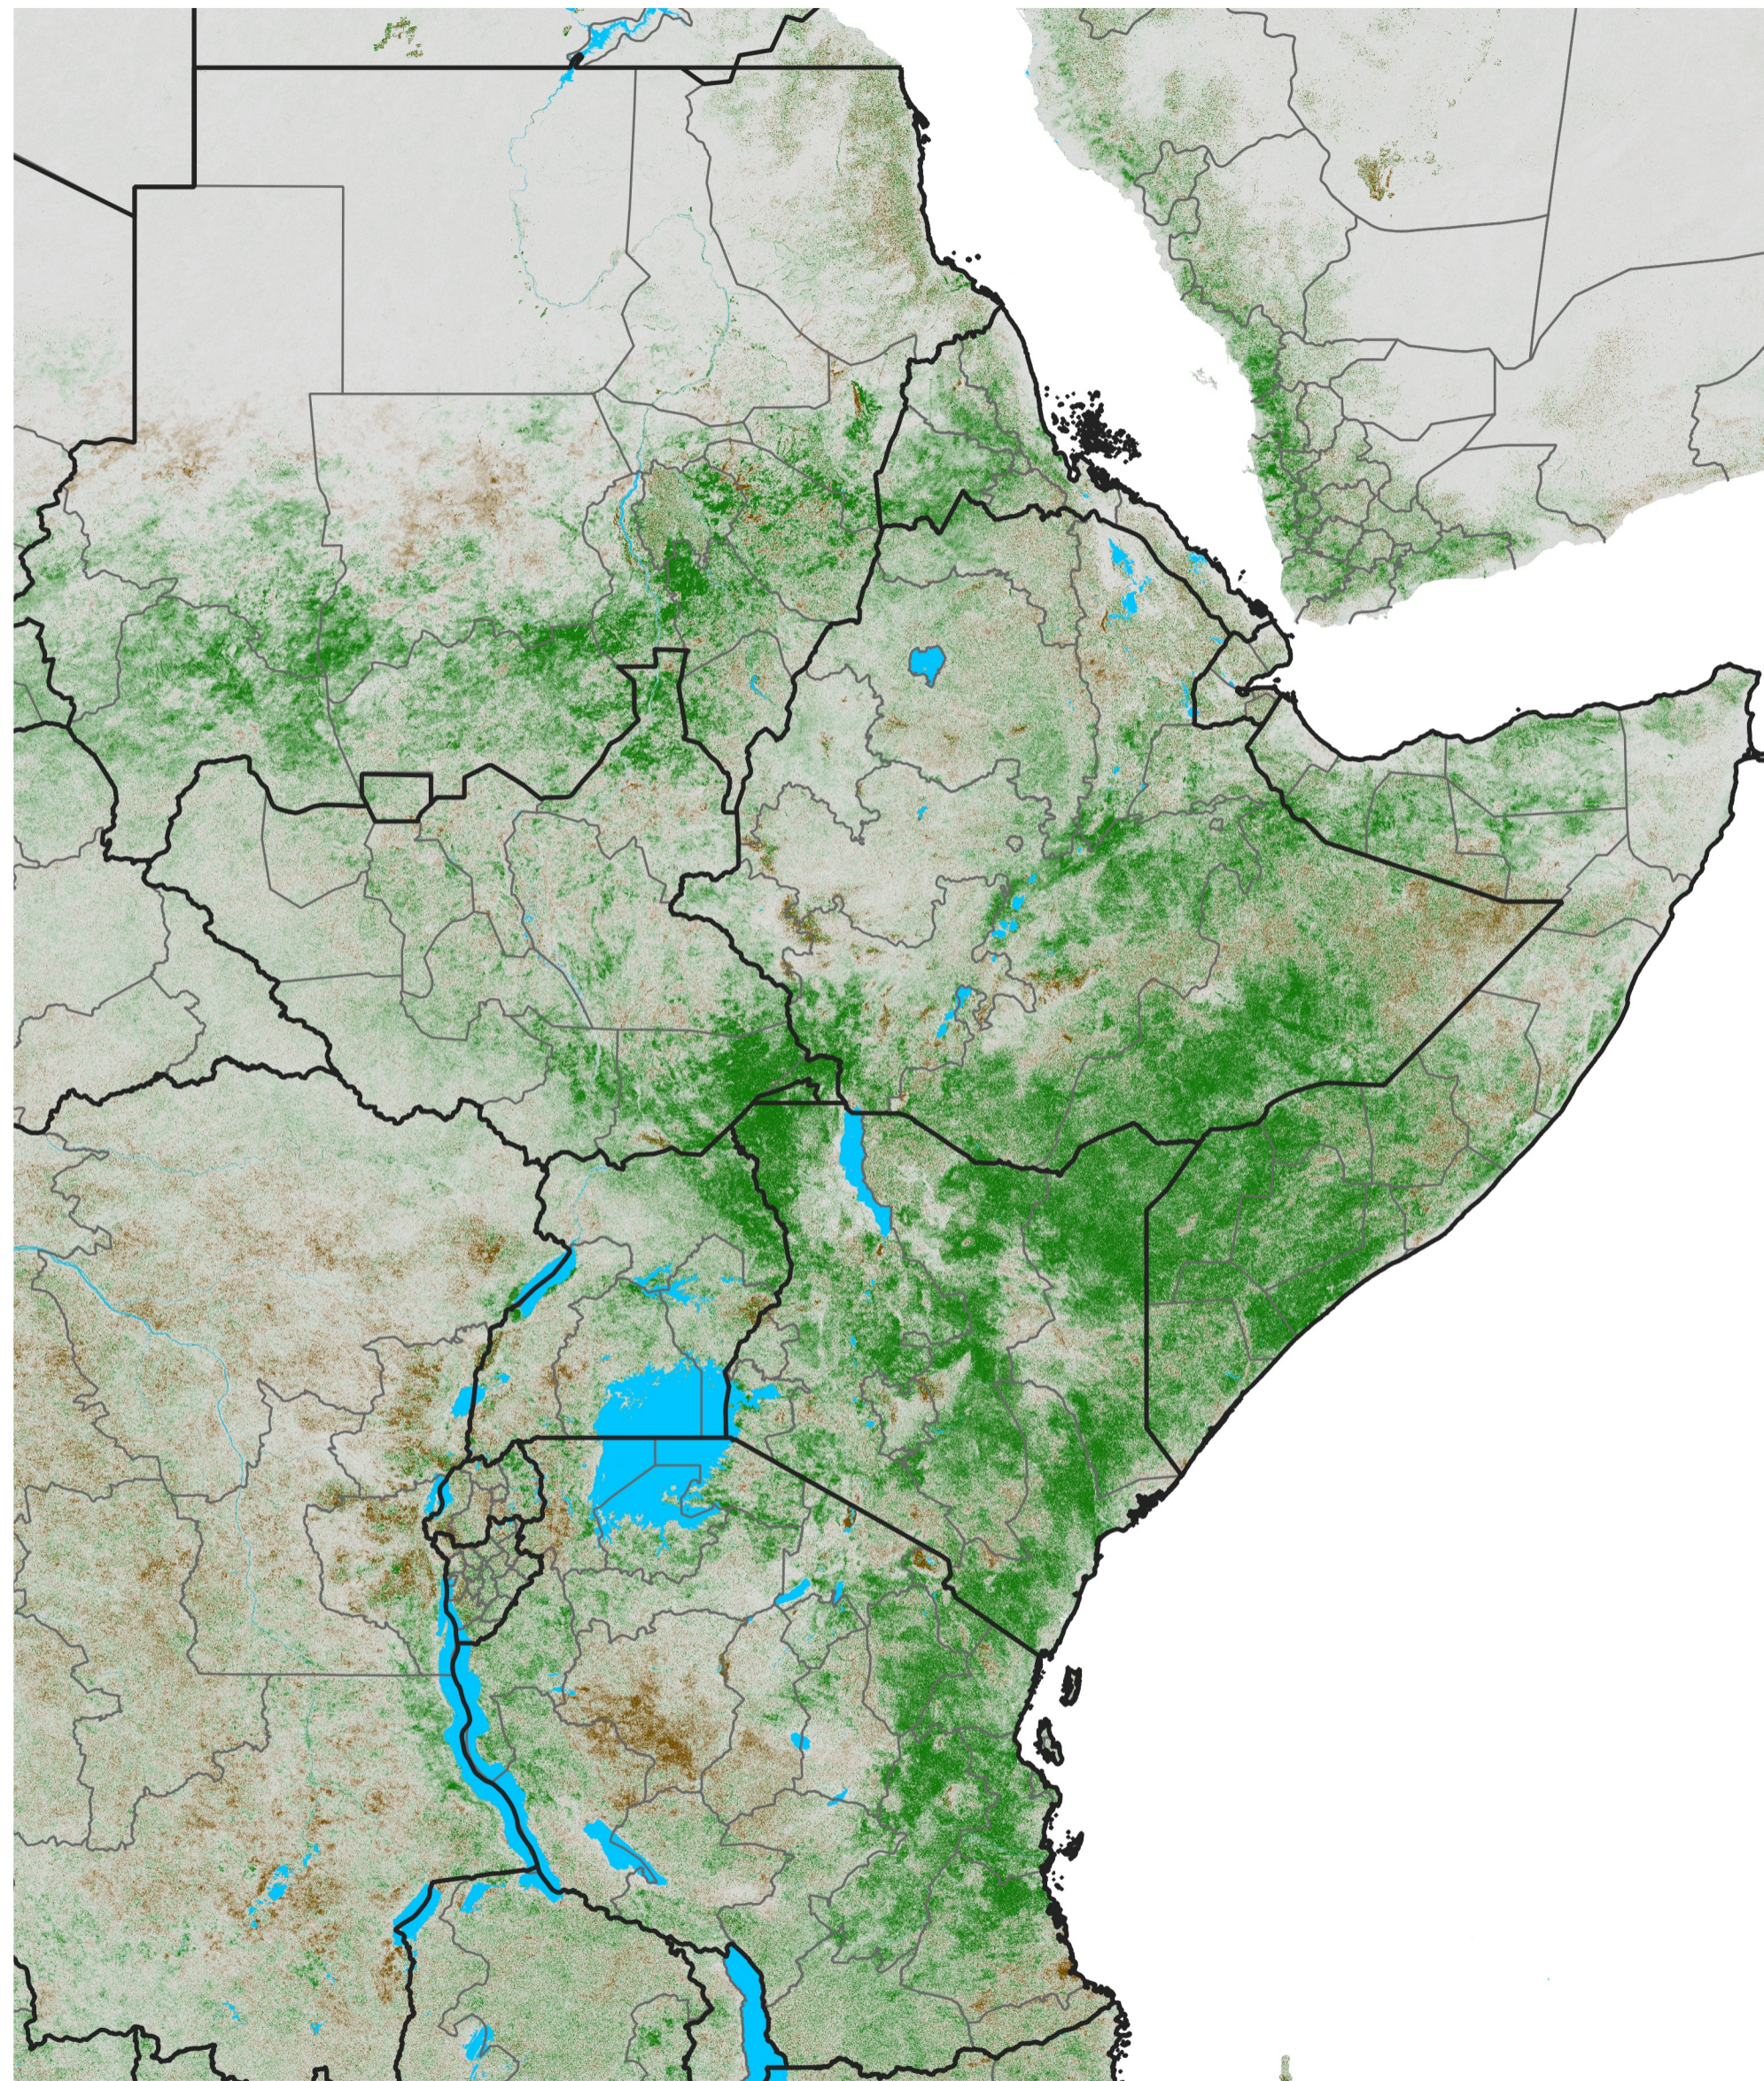

East Africa NDVI Difference

2019 minus 2018

Period 59 / Oct 16 - 25, 2019

NDVI Difference

< -0.3 -0.2 -0.1 -0.05 0.05 0.1 0.2 >0.3

Negative

No Difference

Positive