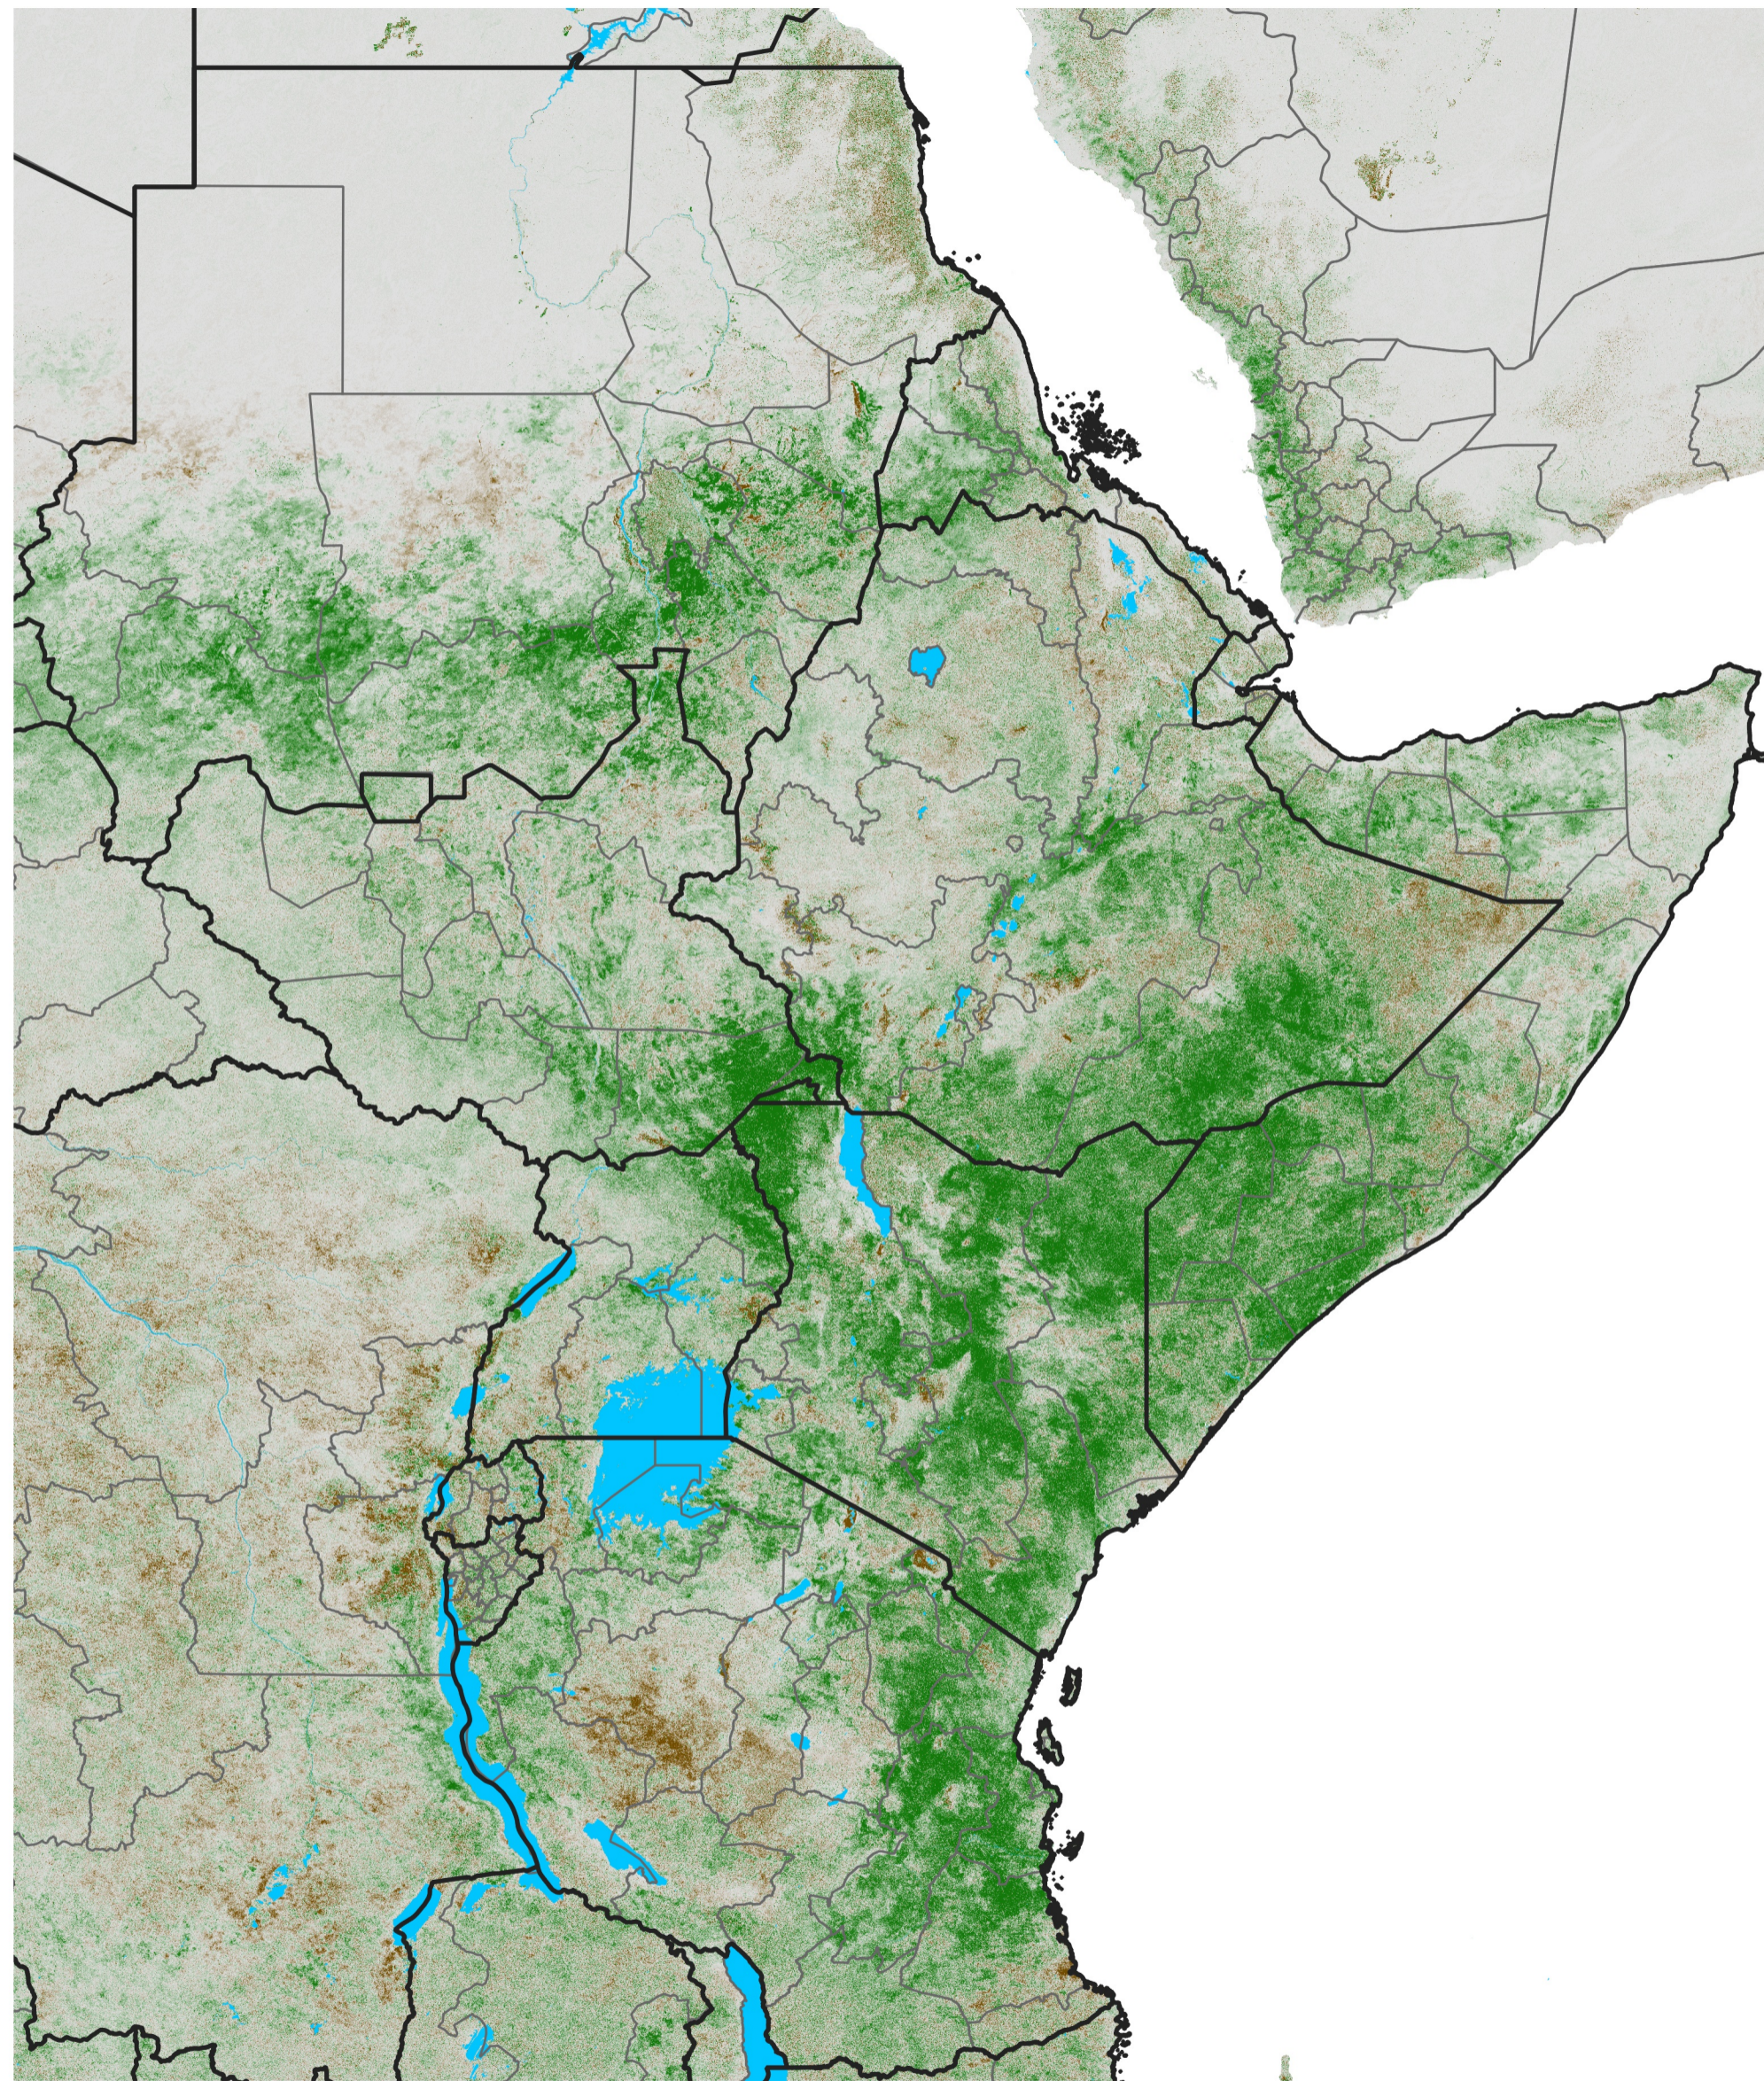

East Africa NDVI Difference

2019 minus 2018

Period 60 / Oct 21 - 31, 2019

NDVI Difference

< -0.3 -0.2 -0.1 -0.05 0.05 0.1 0.2 >0.3

Negative

No Difference

Positive