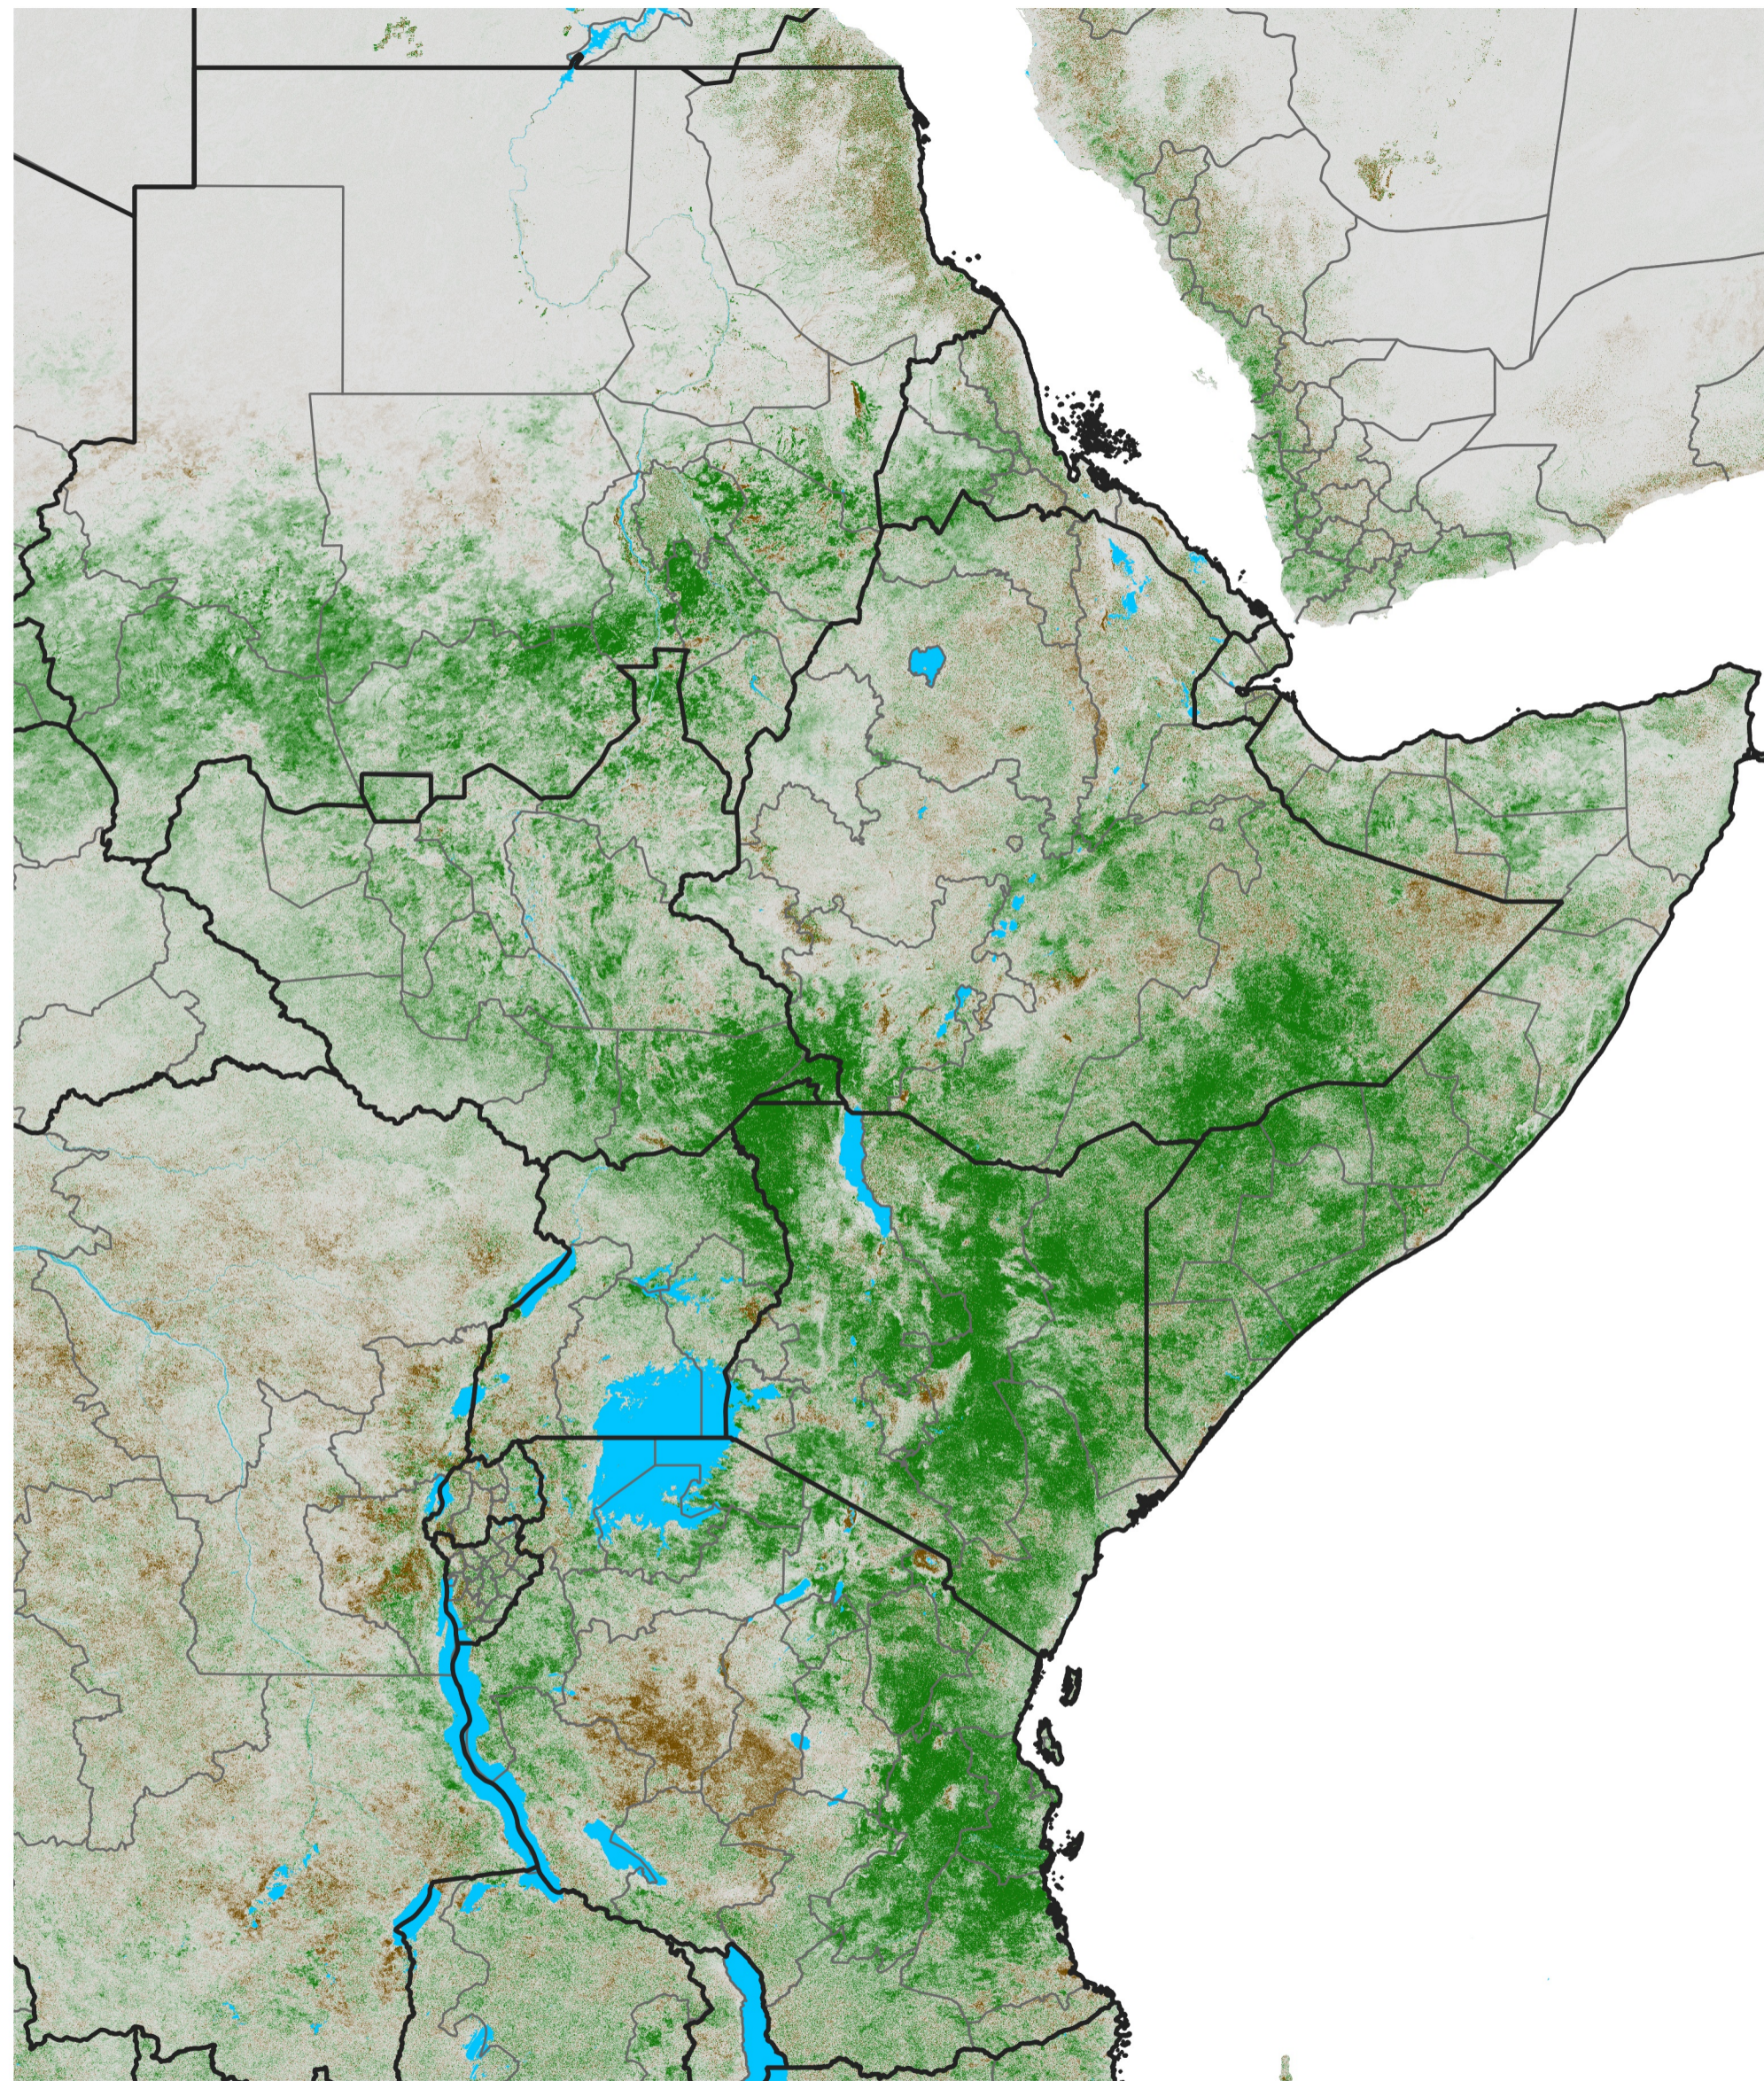

East Africa NDVI Difference

2019 minus 2018

Period 62 / Nov 01 - 10, 2019

NDVI Difference

< -0.3 -0.2 -0.1 -0.05 0.05 0.1 0.2 >0.3

Negative

No Difference

Positive