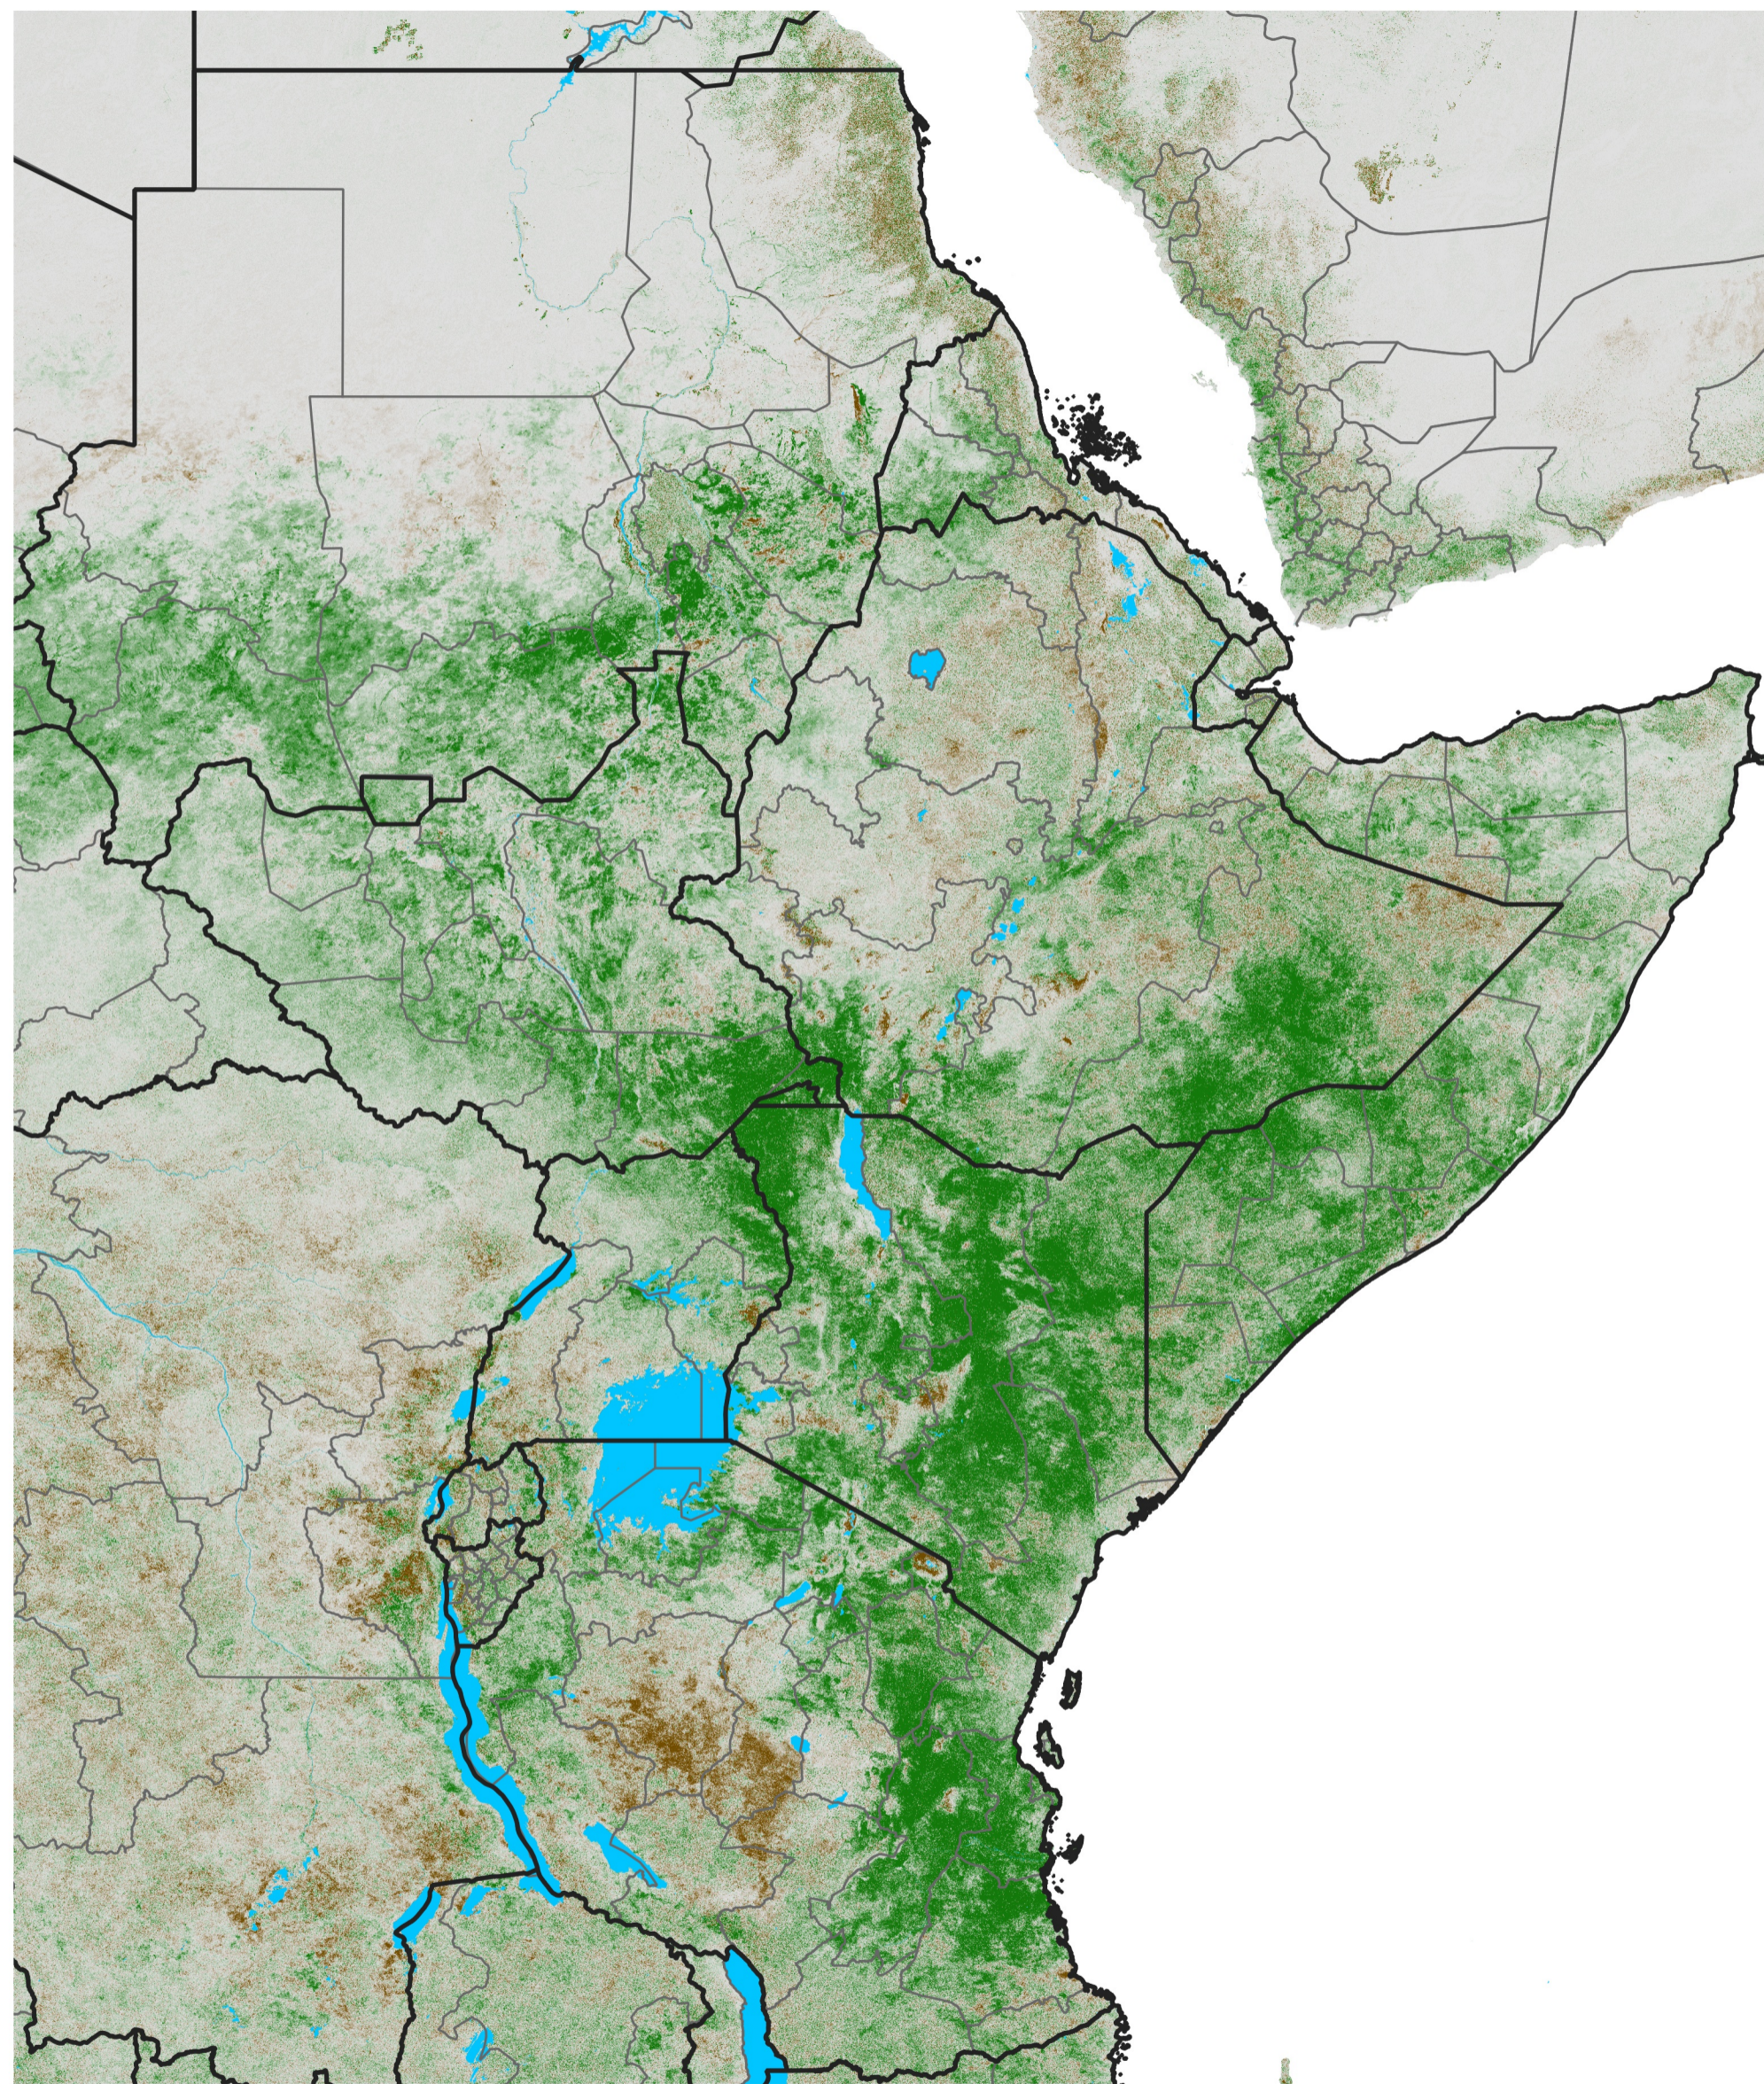

East Africa NDVI Difference

2019 minus 2018

Period 63 / Nov 06 - 15, 2019

NDVI Difference

< -0.3 -0.2 -0.1 -0.05 0.05 0.1 0.2 >0.3

Negative

No Difference

Positive