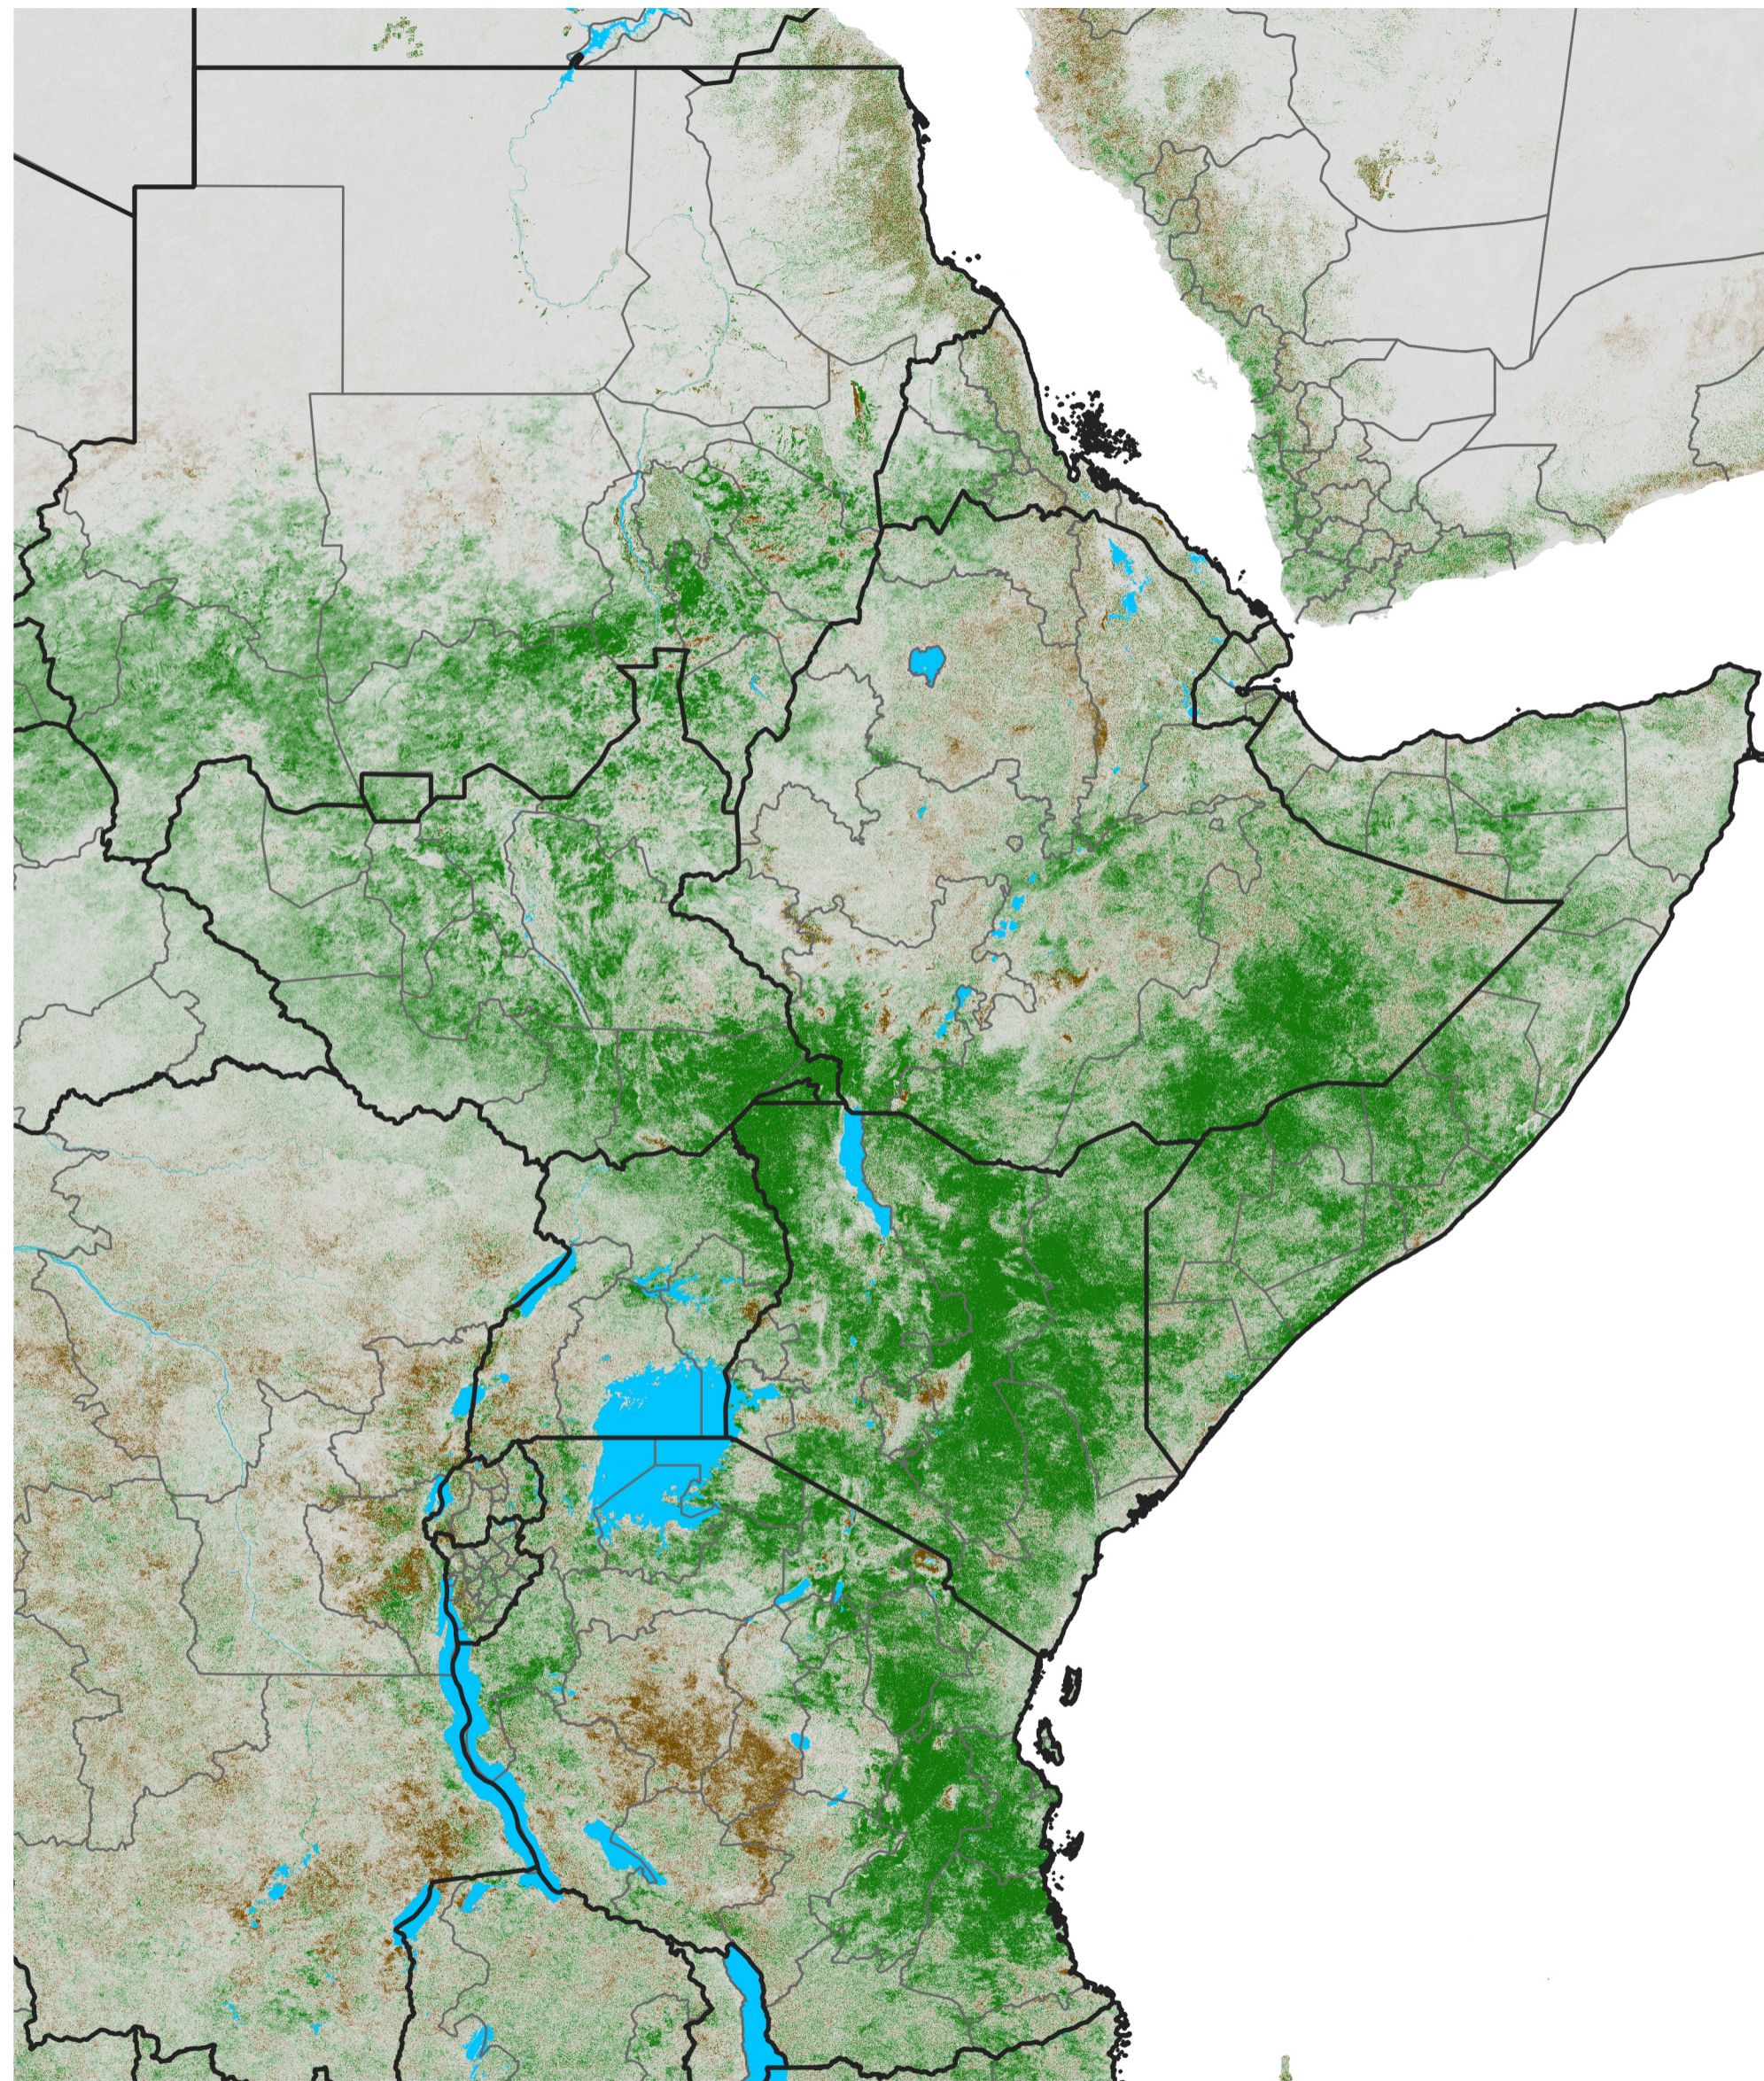

East Africa NDVI Difference

2019 minus 2018

Period 64 / Nov 11 - 20, 2019

NDVI Difference

< -0.3 -0.2 -0.1 -0.05 0.05 0.1 0.2 >0.3

Negative

No Difference

Positive