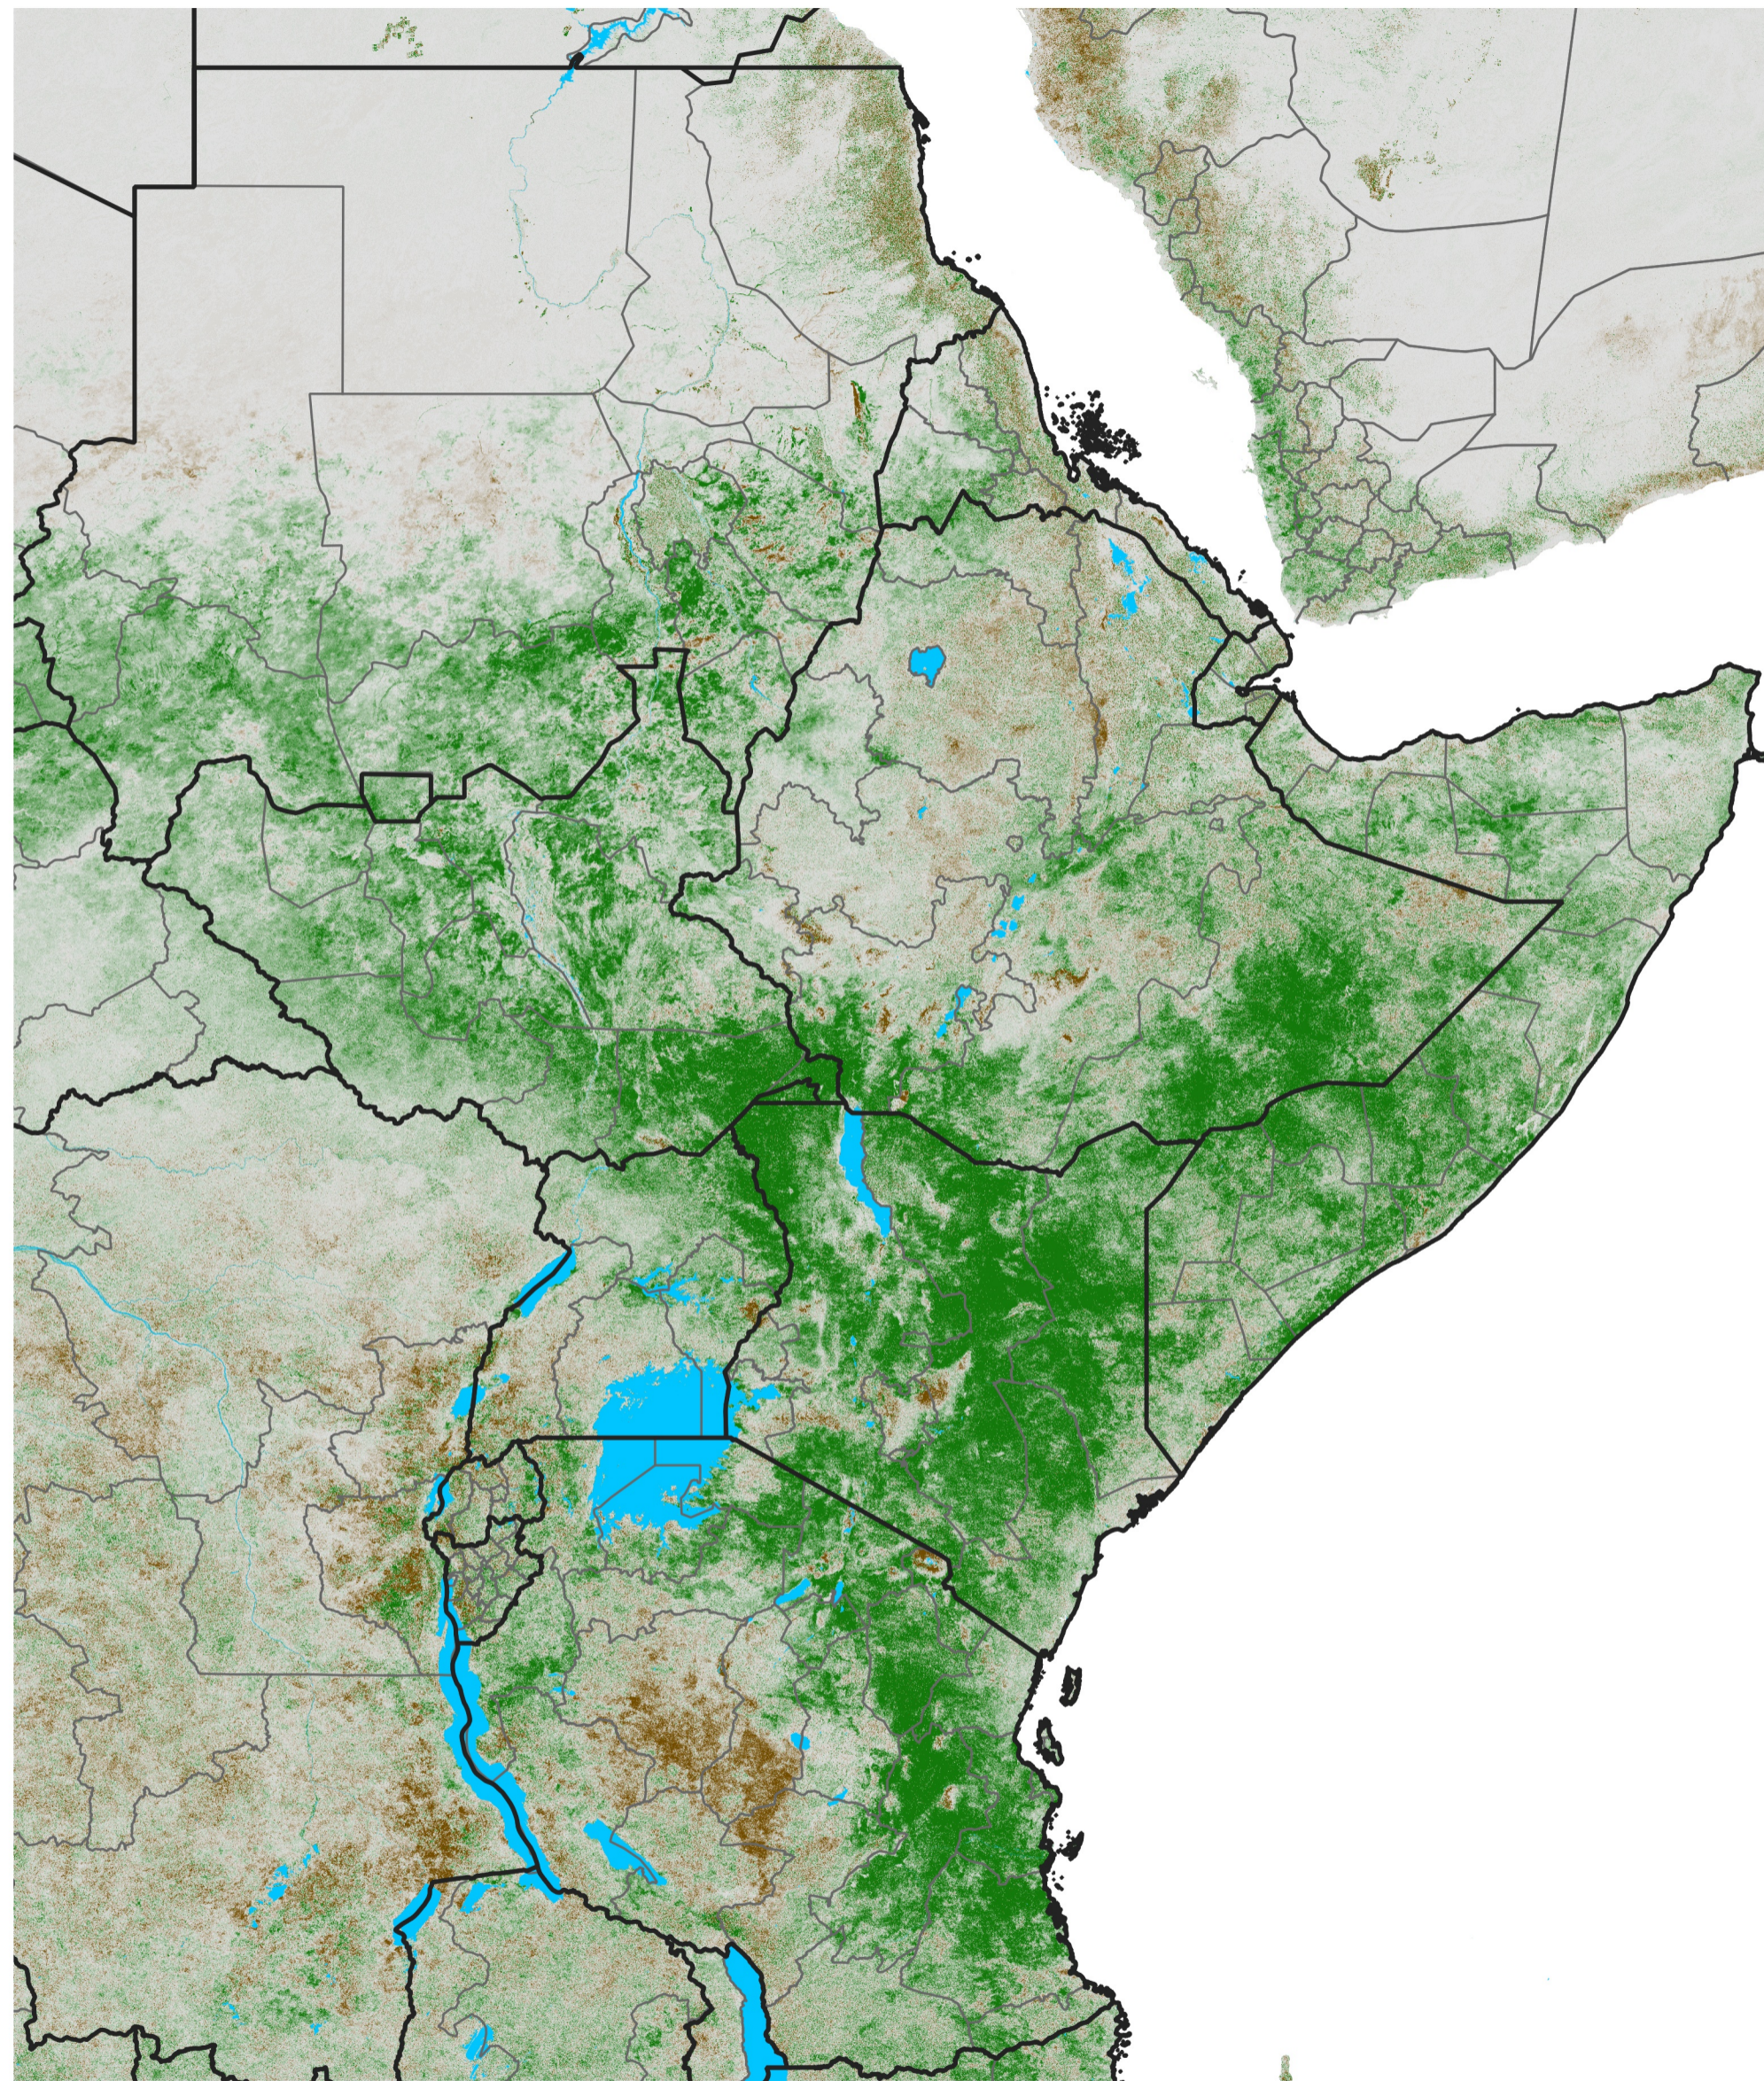

# East Africa NDVI Difference

2019 minus 2018

Period 65 / Nov 16 - 25, 2019

## NDVI Difference

< -0.3   -0.2   -0.1   -0.05   0.05   0.1   0.2   >0.3

Negative

No Difference

Positive