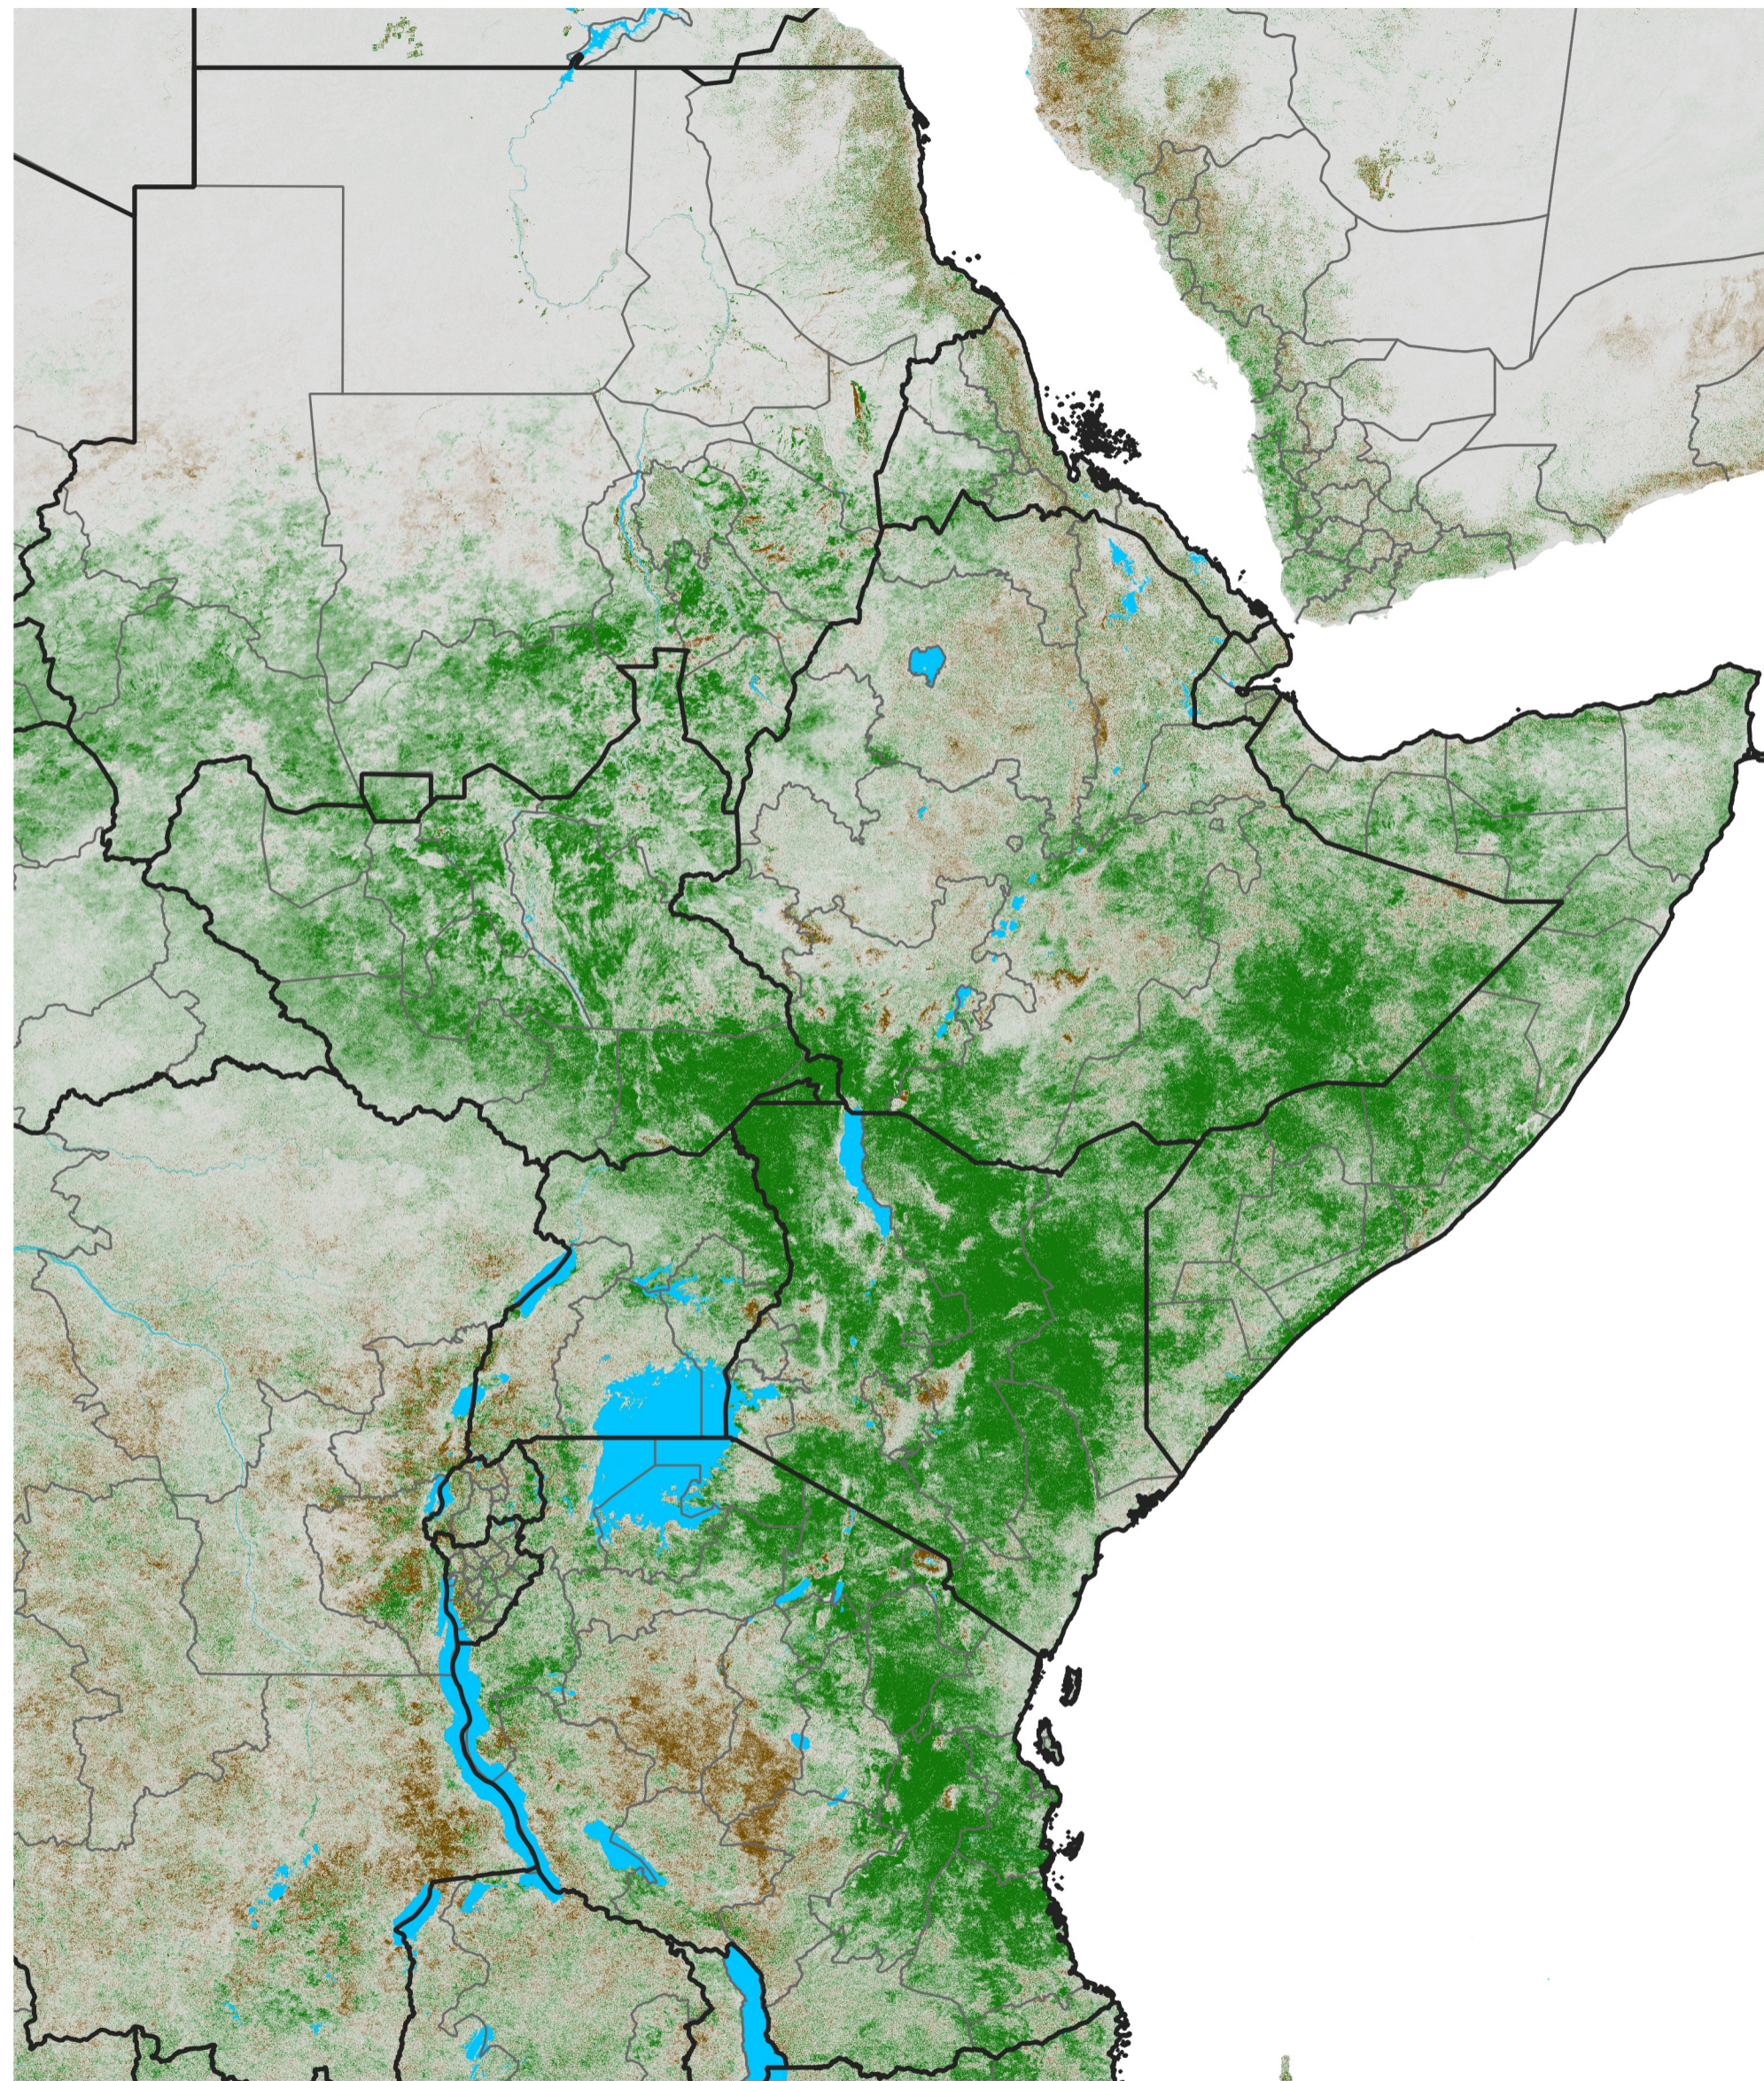

East Africa NDVI Difference

2019 minus 2018

Period 66 / Nov 21 - 30, 2019

NDVI Difference

< -0.3 -0.2 -0.1 -0.05 0.05 0.1 0.2 >0.3

Negative

No Difference

Positive