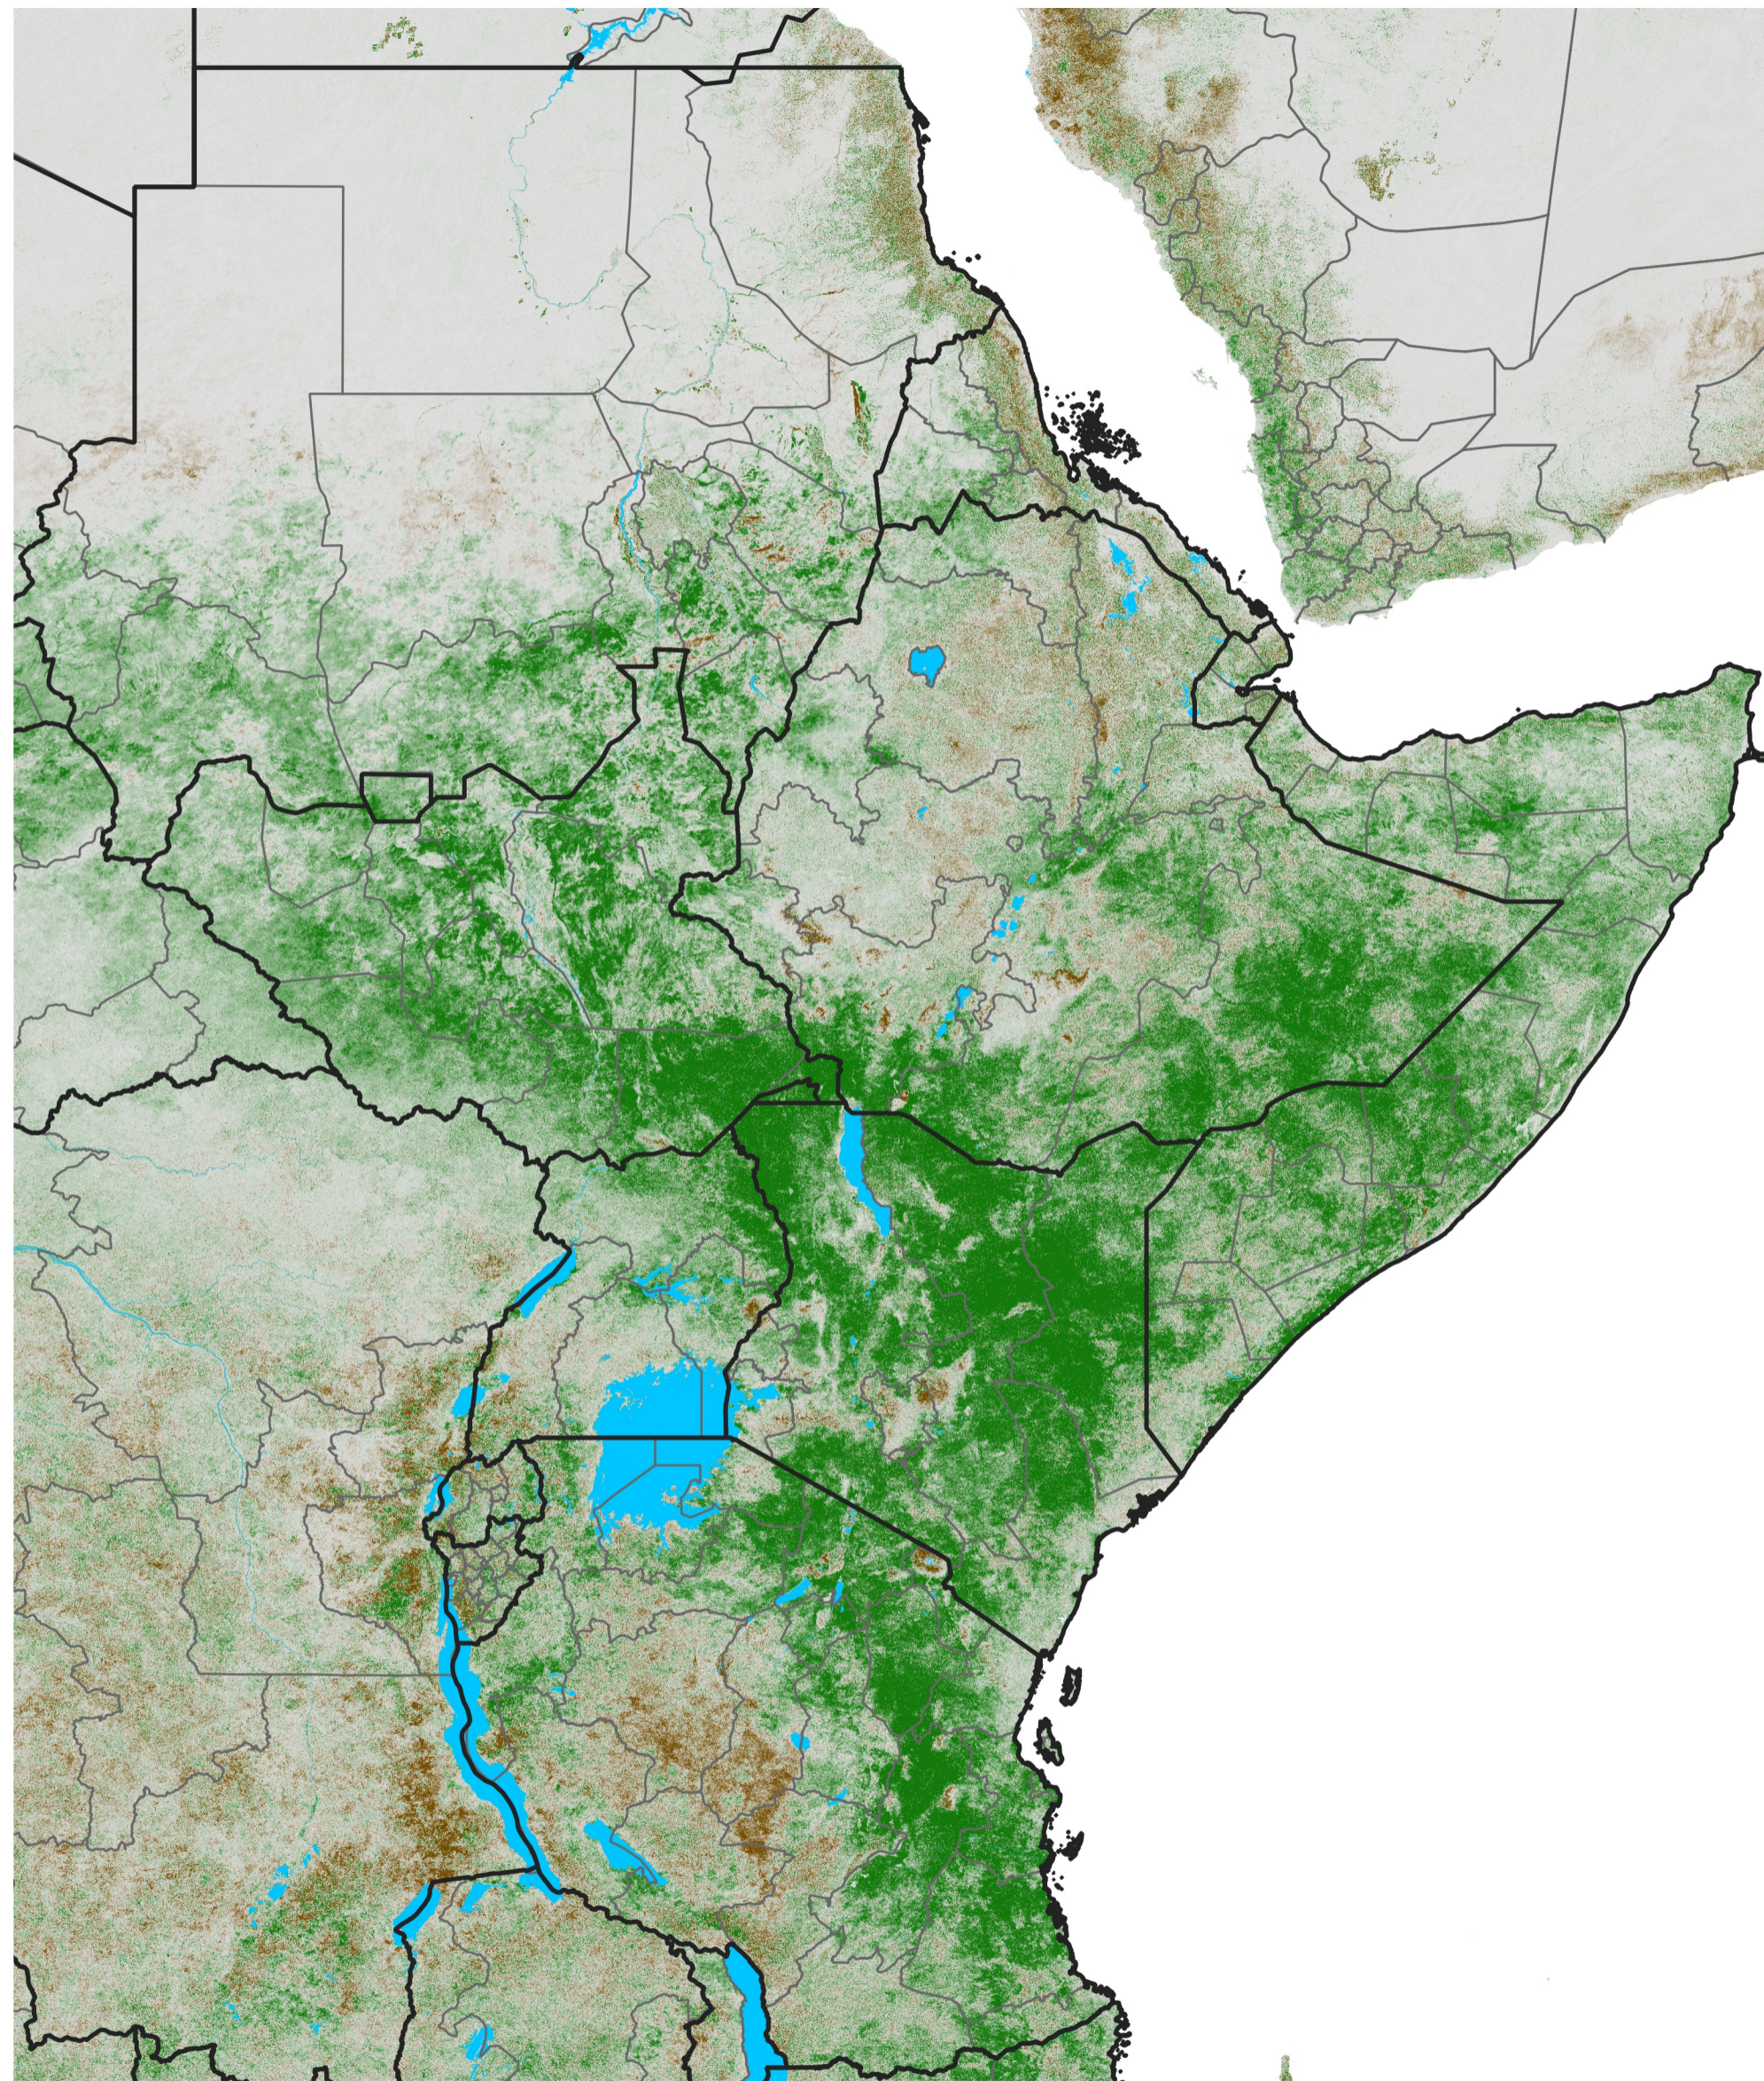

East Africa NDVI Difference

2019 minus 2018

Period 67 / Nov 26 - Dec 05, 2019

NDVI Difference

< -0.3 -0.2 -0.1 -0.05 0.05 0.1 0.2 >0.3

Negative

No Difference

Positive