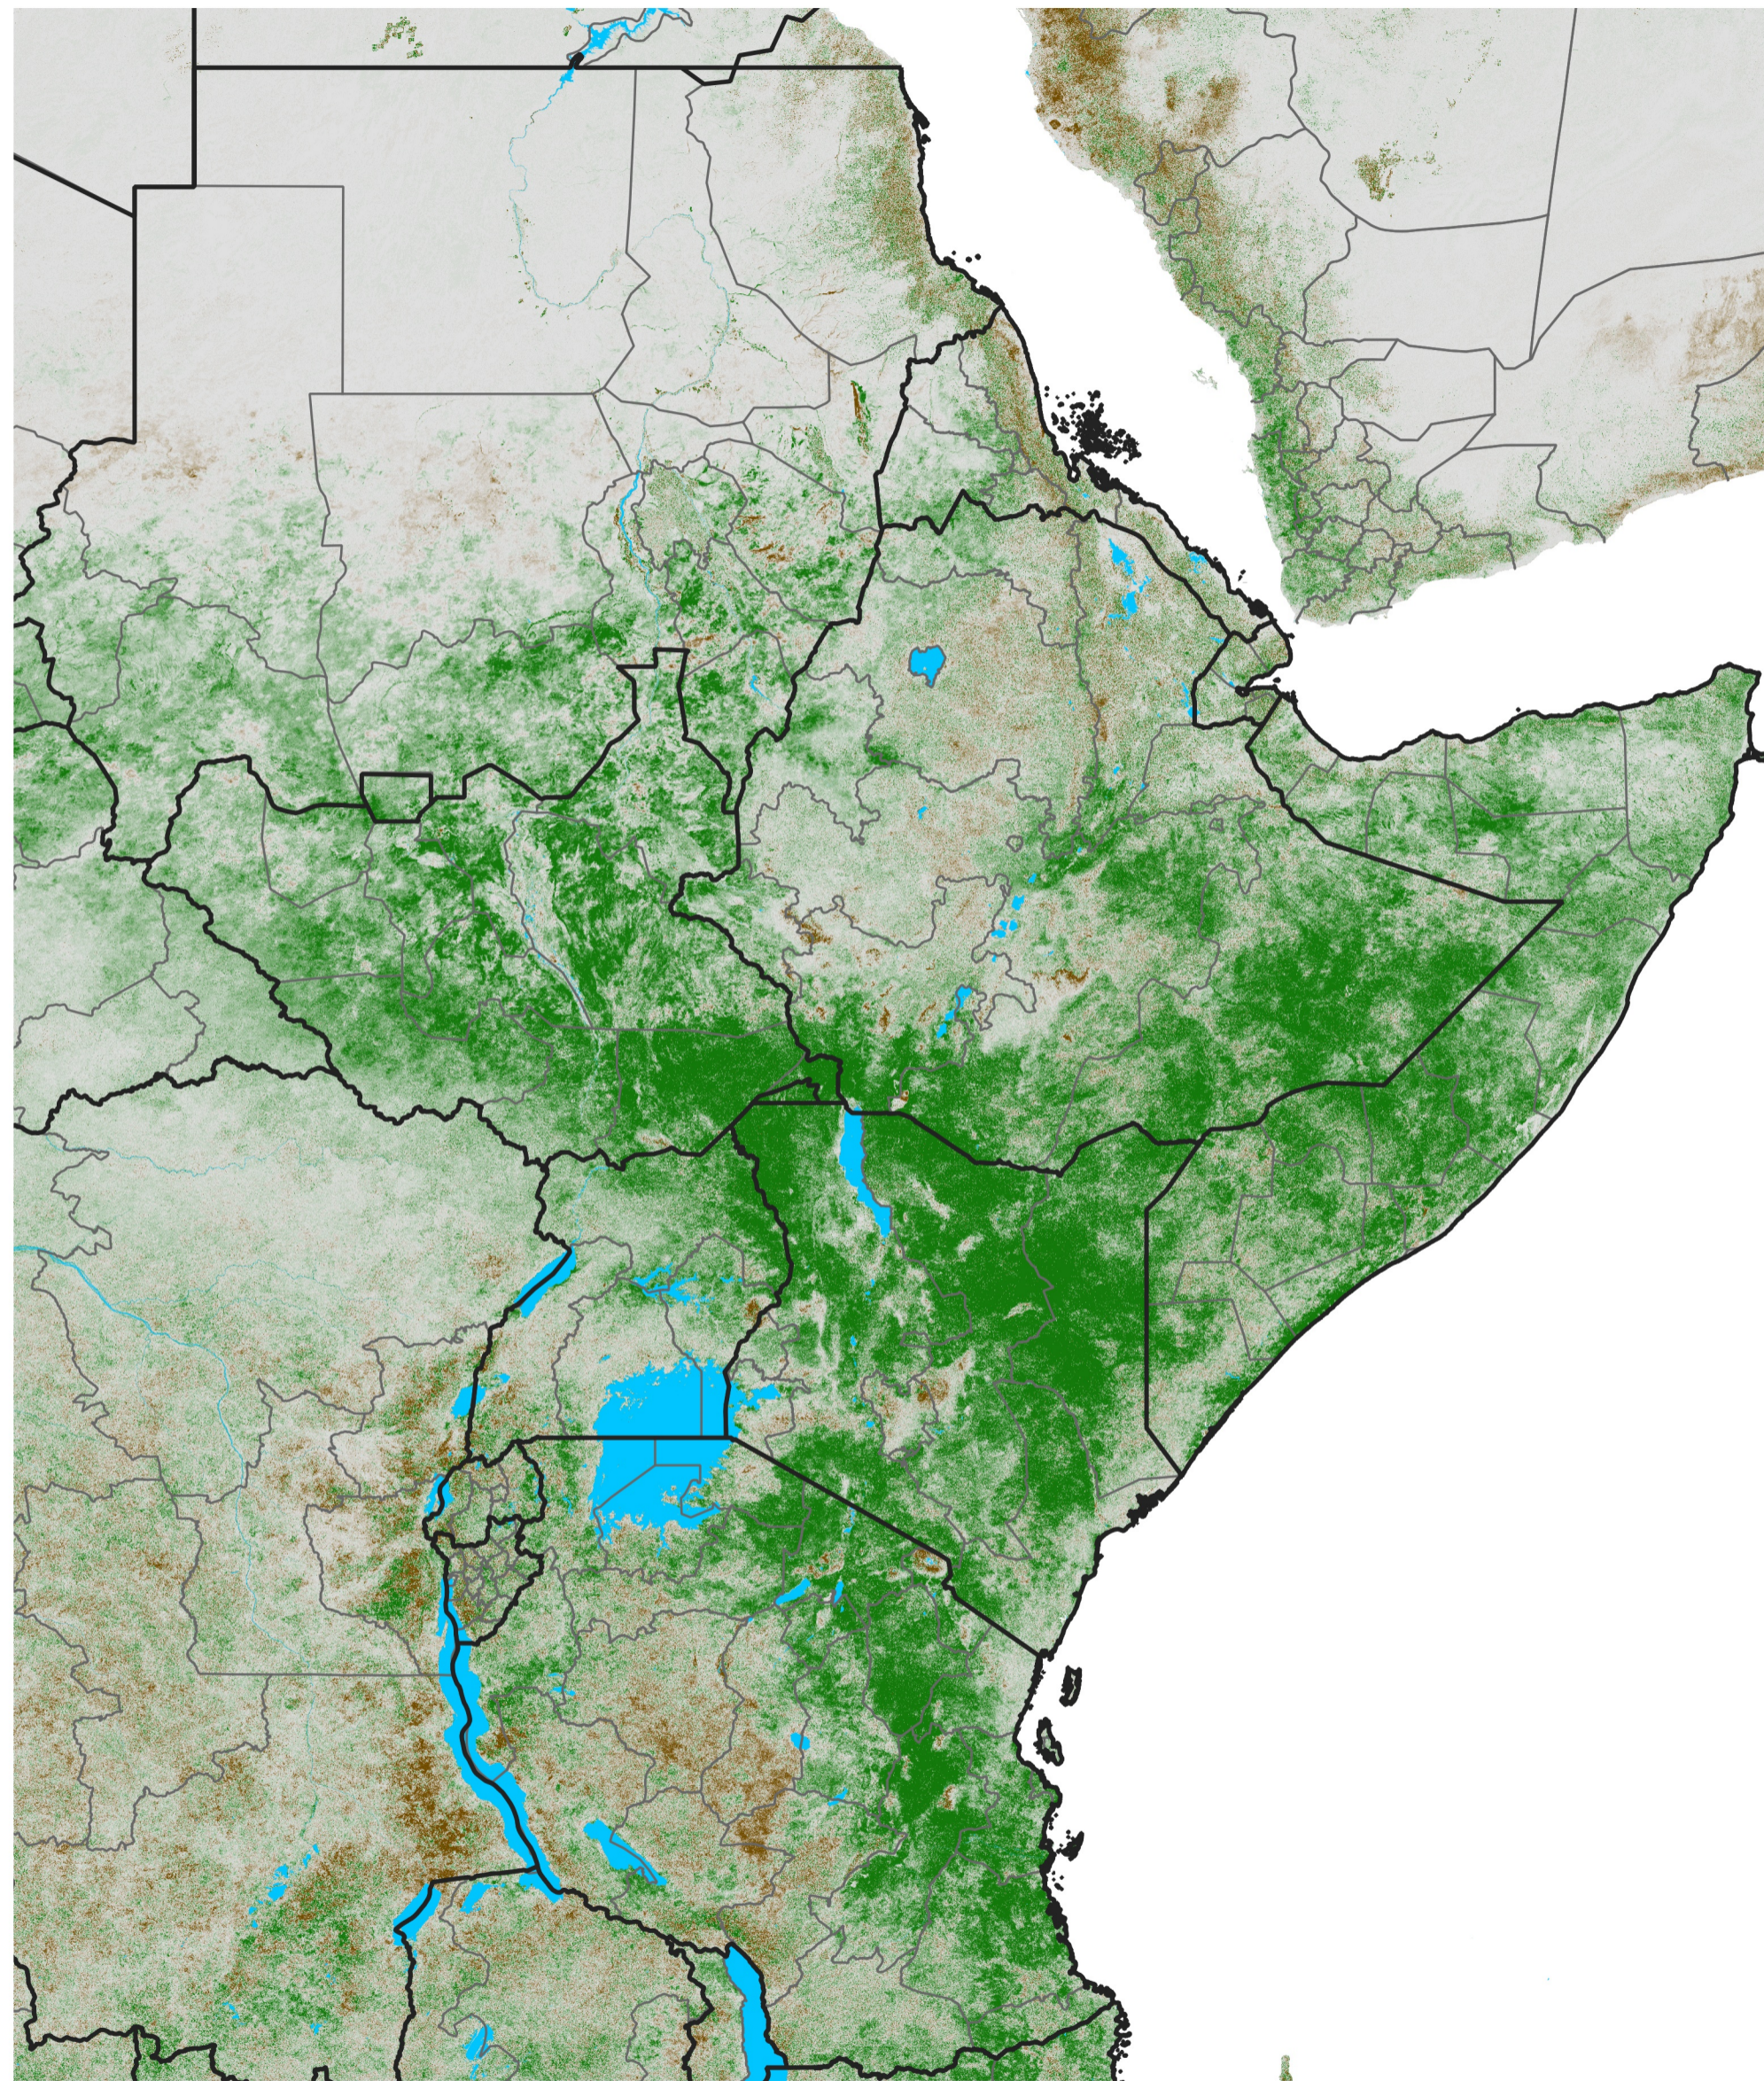

East Africa NDVI Difference

2019 minus 2018

Period 68 / Dec 01 - 10, 2019

NDVI Difference

< -0.3 -0.2 -0.1 -0.05 0.05 0.1 0.2 >0.3

Negative

No Difference

Positive