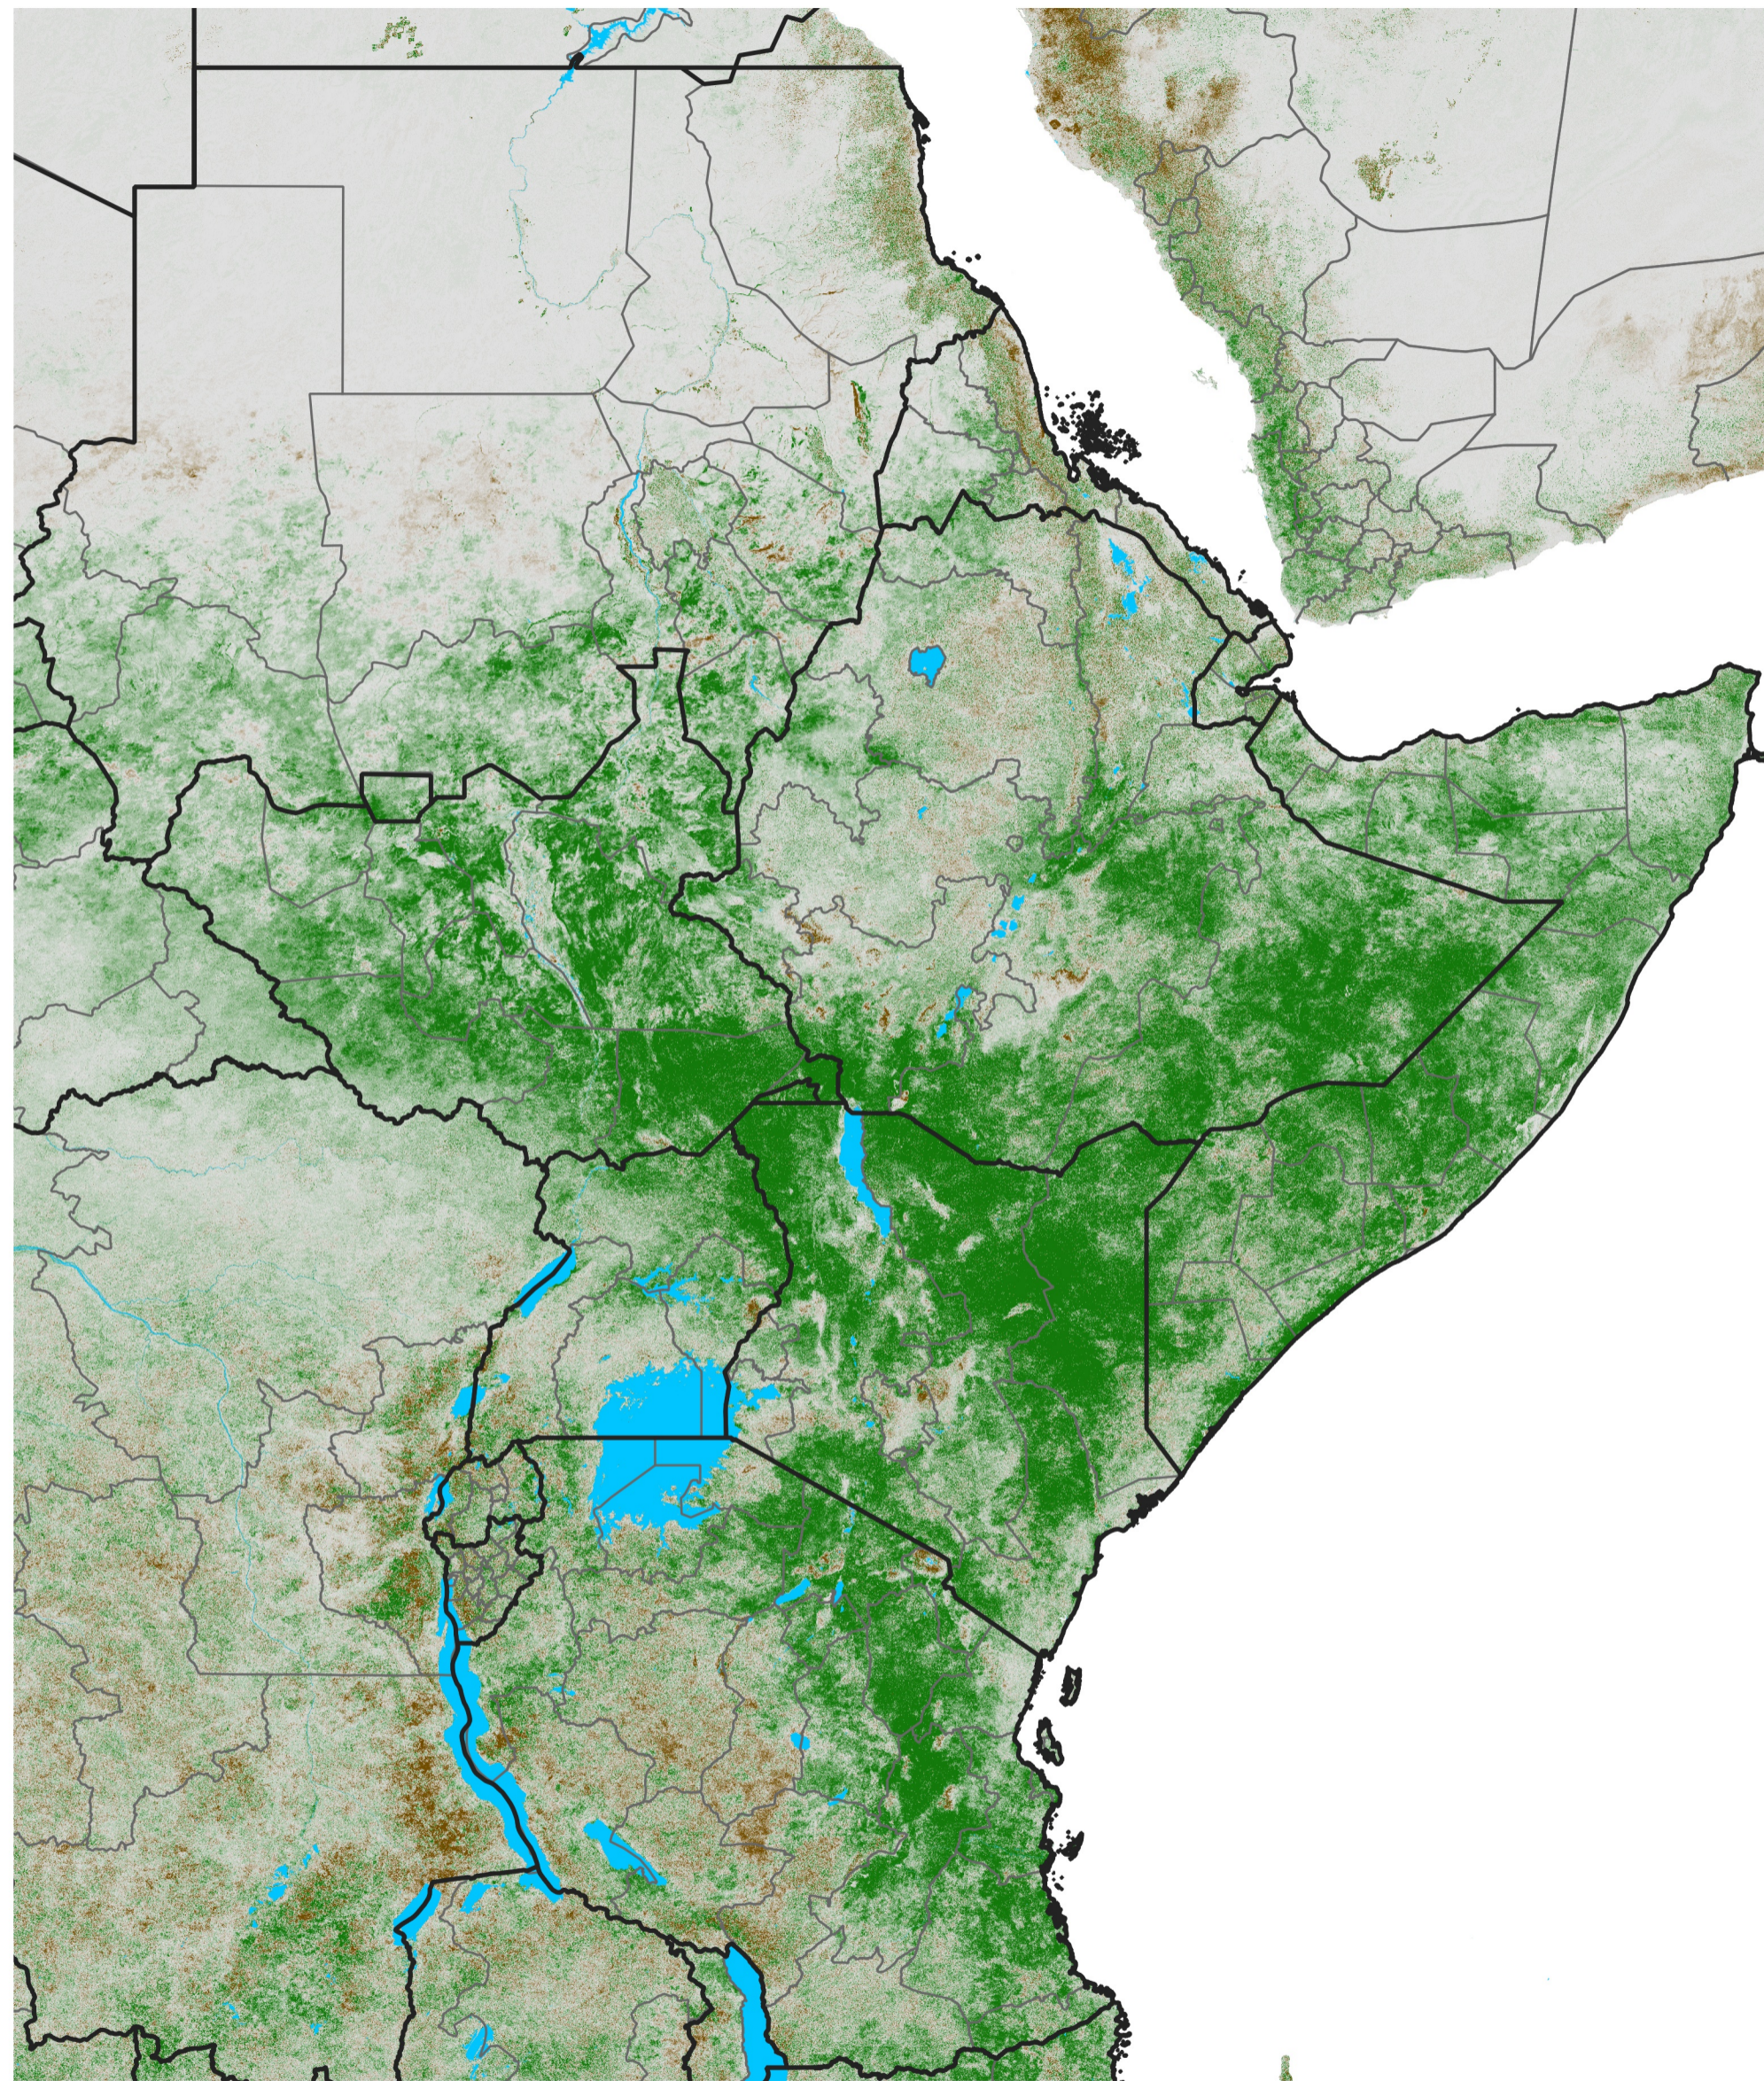

# East Africa NDVI Difference

2019 minus 2018

Period 69 / Dec 06 - 15, 2019

## NDVI Difference

< -0.3   -0.2   -0.1   -0.05   0.05   0.1   0.2   >0.3

Negative

No Difference

Positive