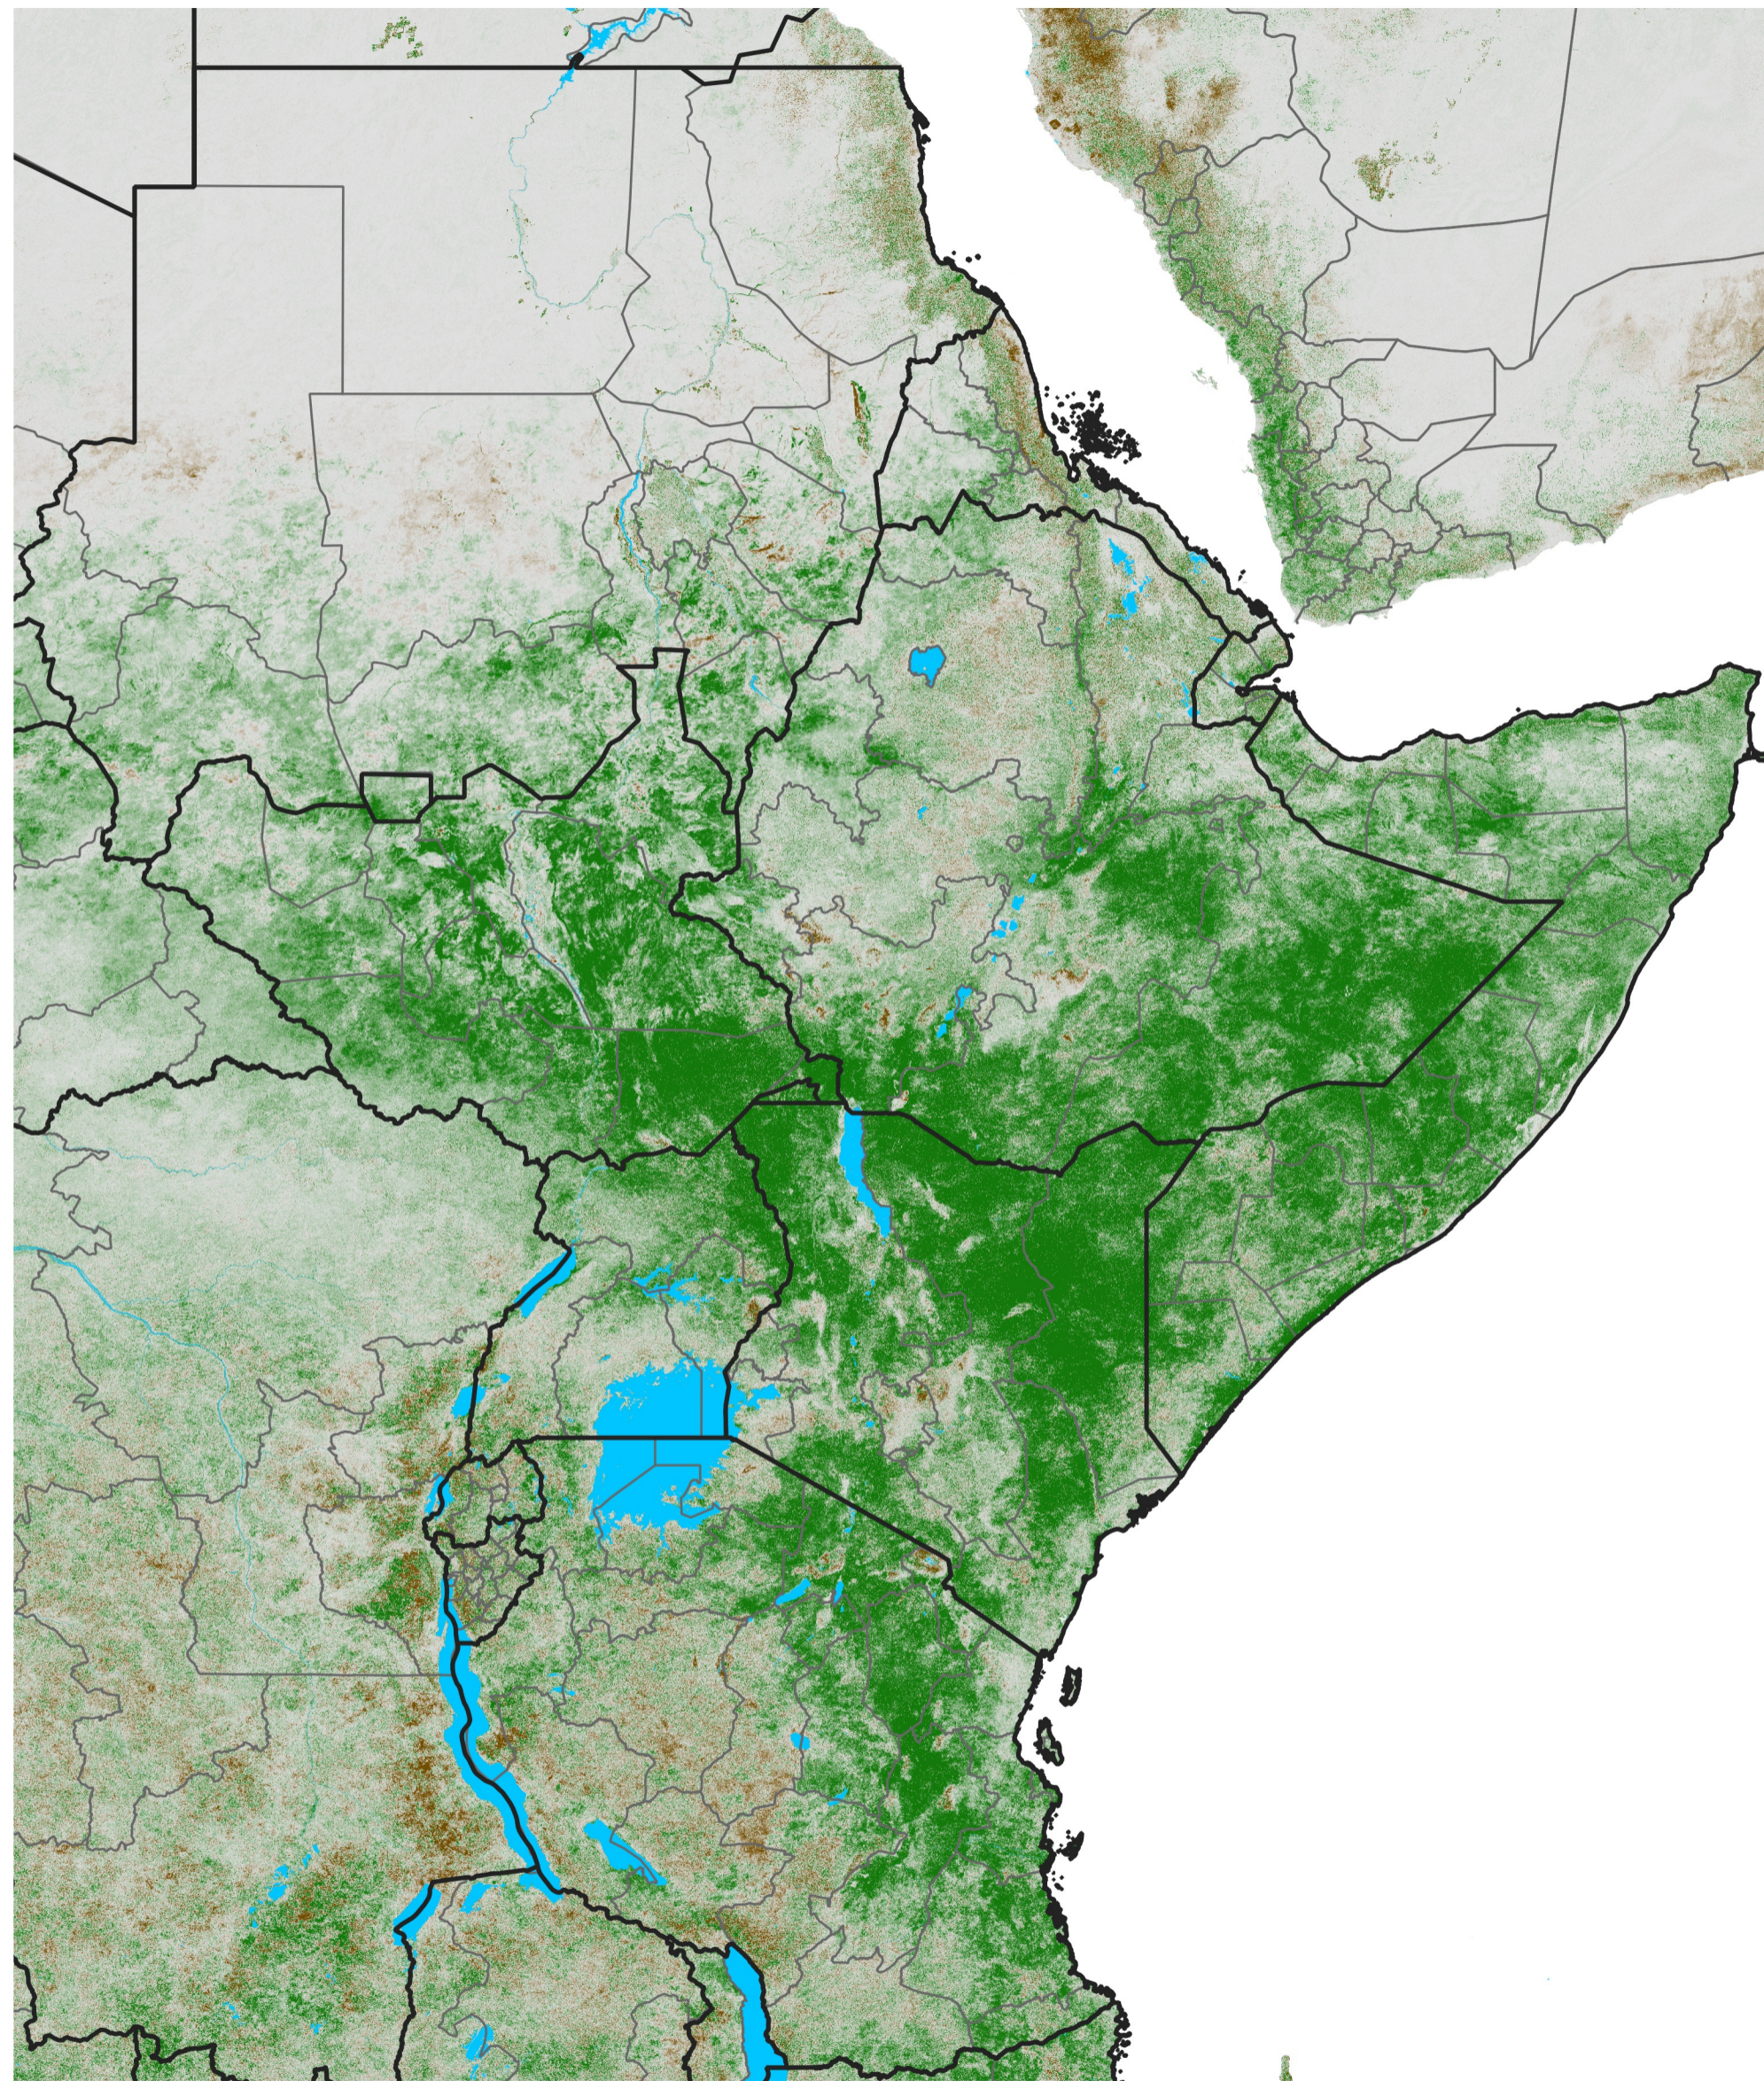

East Africa NDVI Difference

2019 minus 2018

Period 70 / Dec 11 - 20, 2019

NDVI Difference

< -0.3 -0.2 -0.1 -0.05 0.05 0.1 0.2 >0.3

Negative

No Difference

Positive