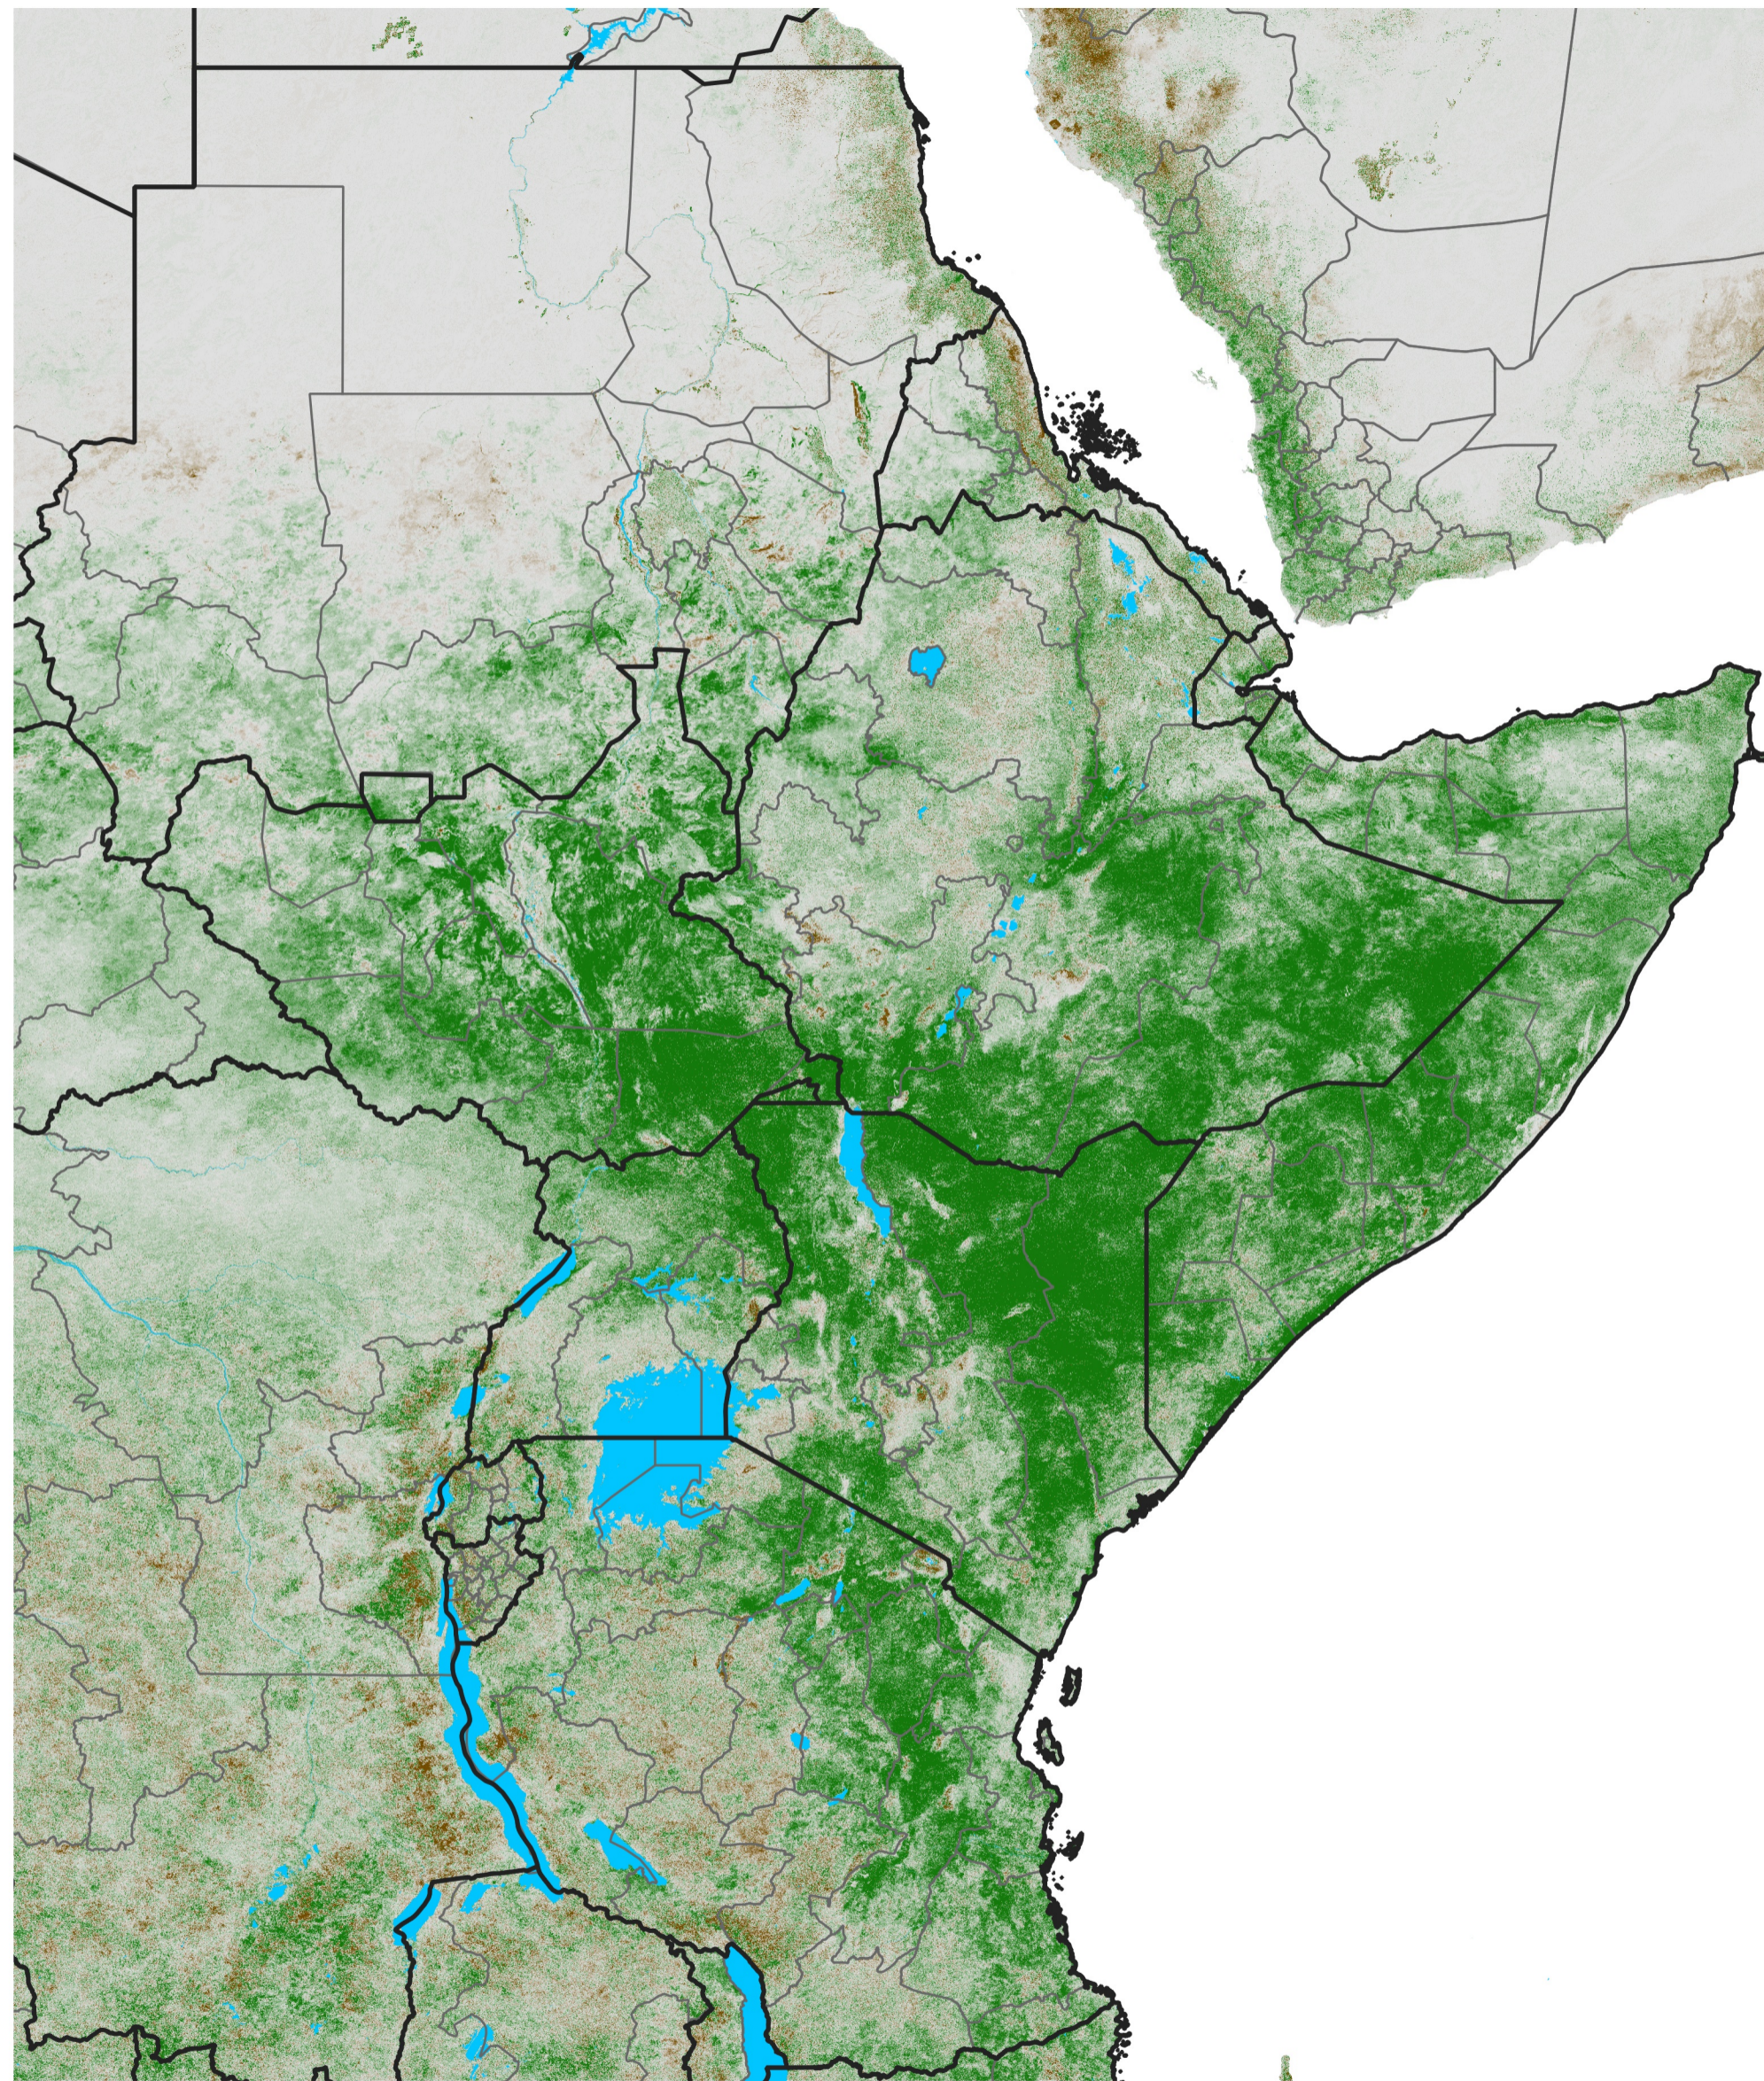

East Africa NDVI Difference

2019 minus 2018

Period 71 / Dec 16 - 25, 2019

NDVI Difference

< -0.3 -0.2 -0.1 -0.05 0.05 0.1 0.2 >0.3

Negative

No Difference

Positive