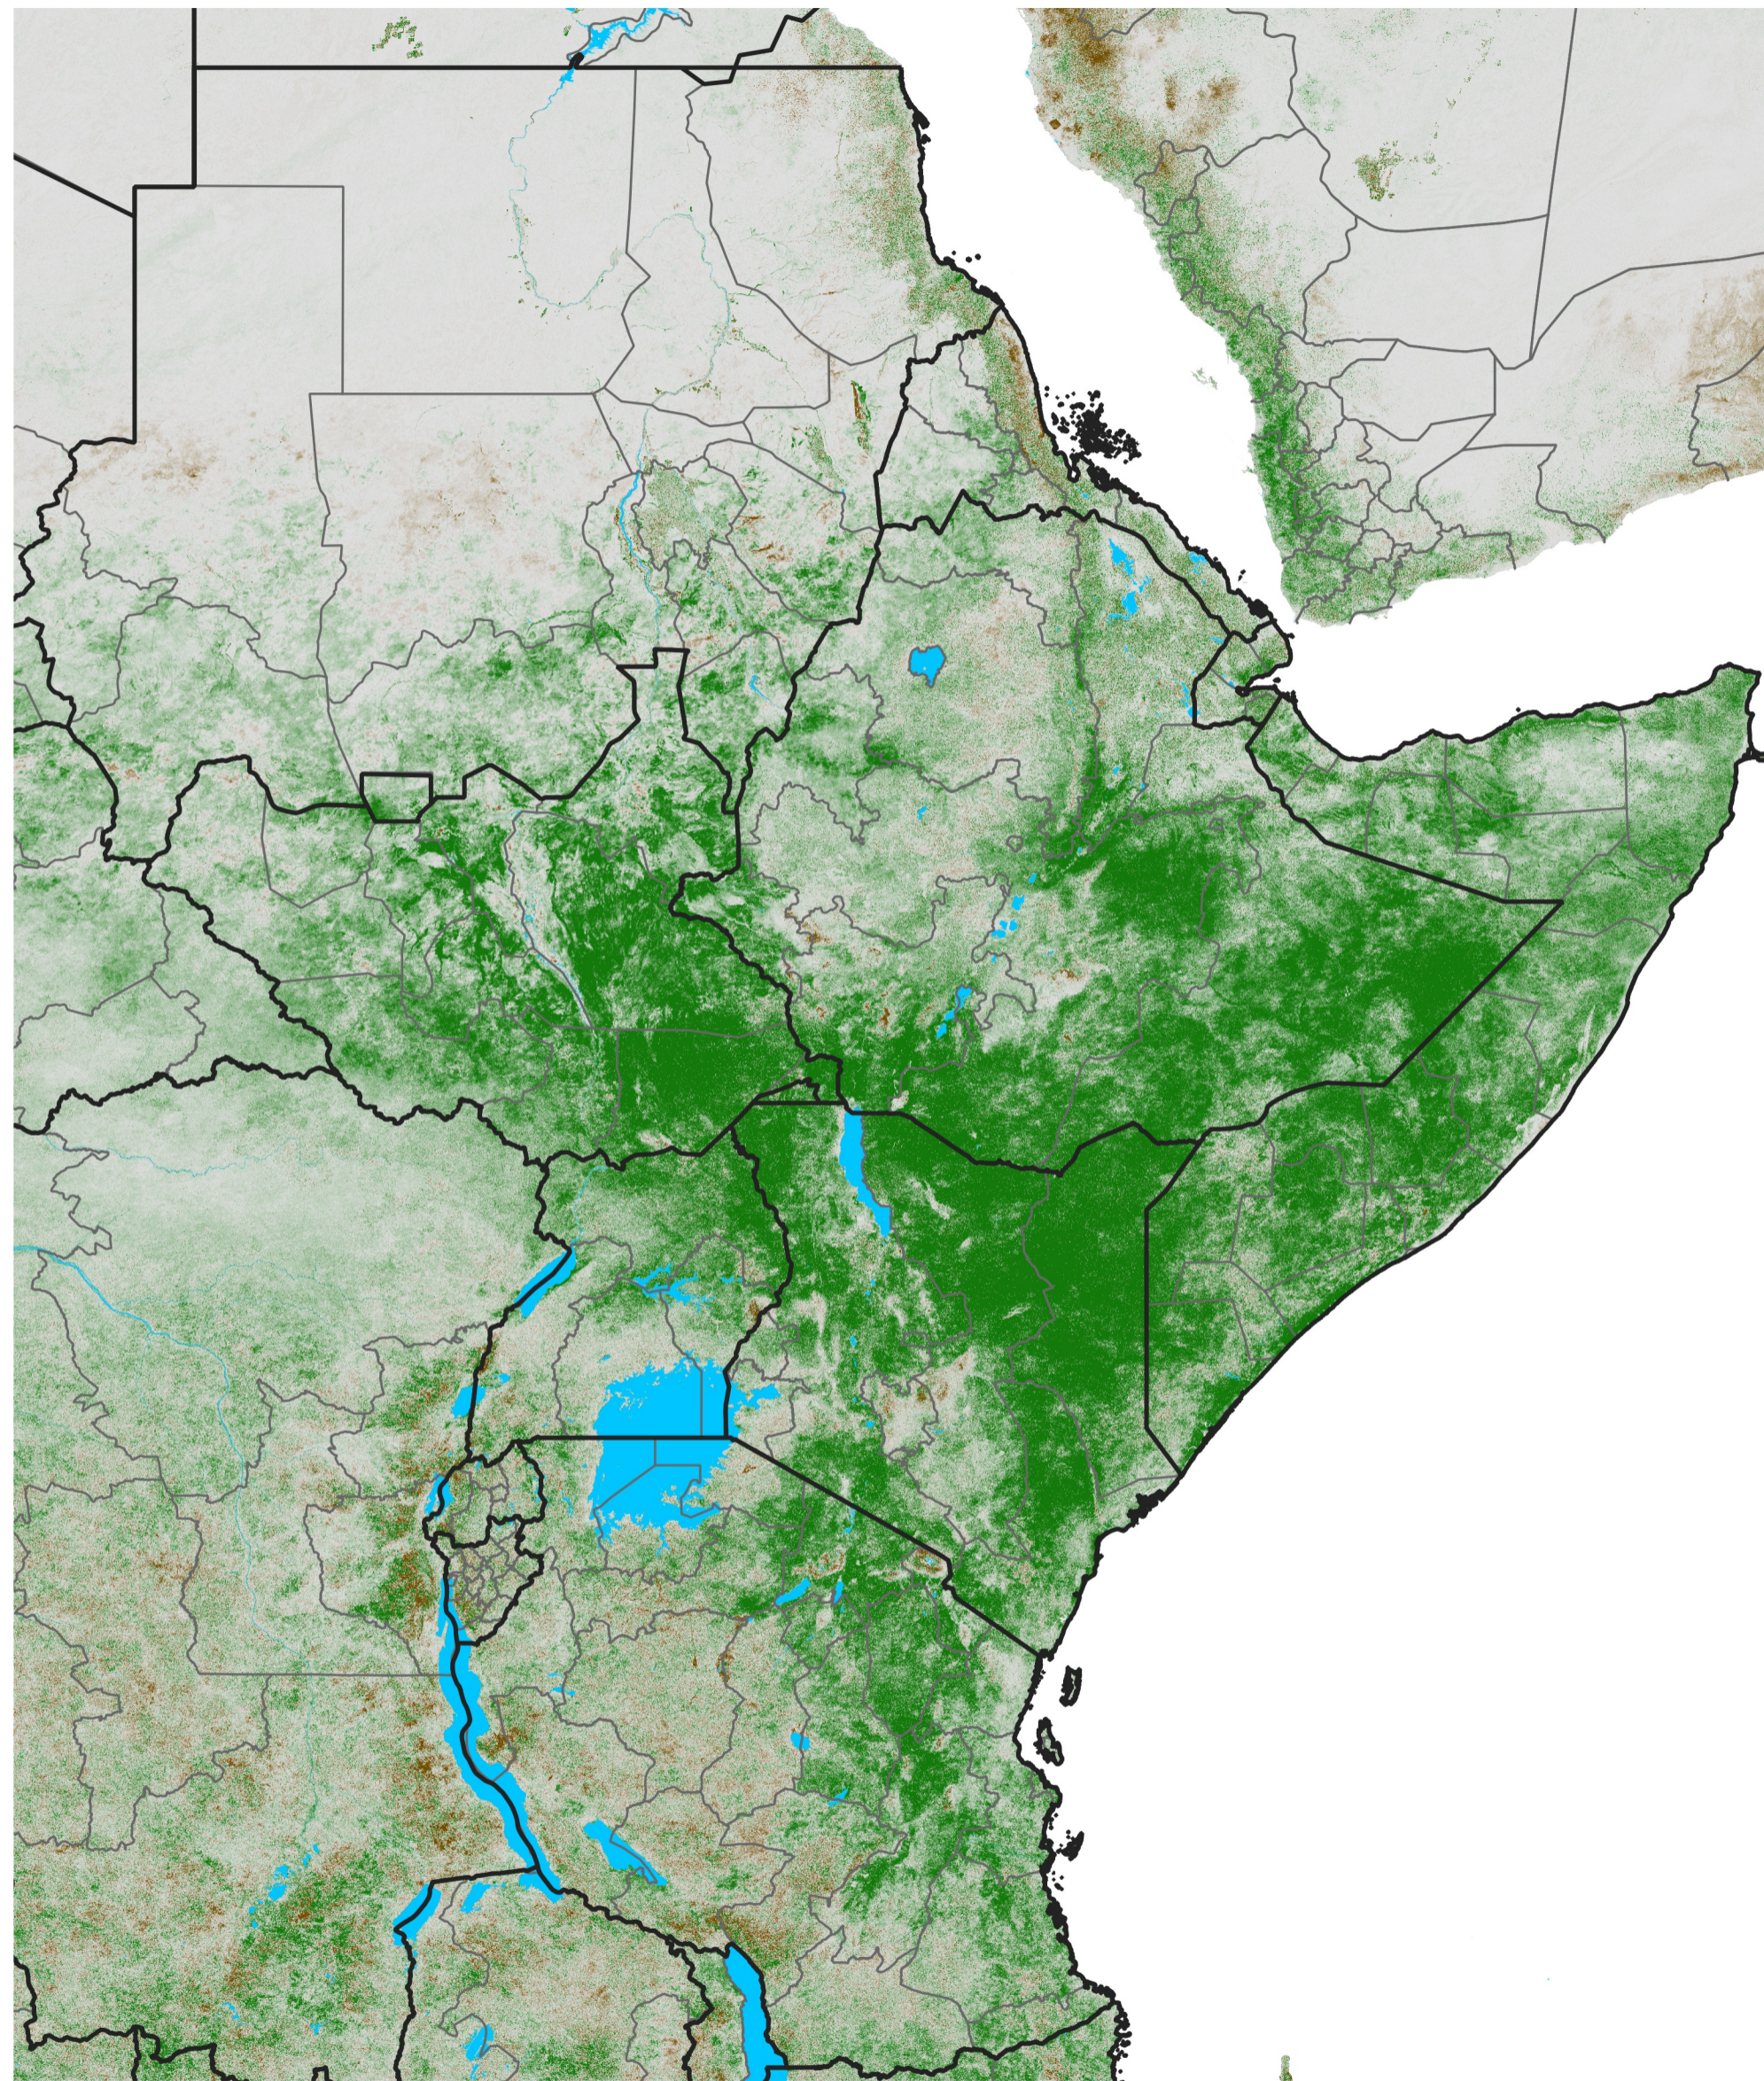

# East Africa NDVI Difference

2019 minus 2018

Period 72 / Dec 21 - 31, 2019

## NDVI Difference

< -0.3   -0.2   -0.1   -0.05   0.05   0.1   0.2   >0.3

Negative

No Difference

Positive