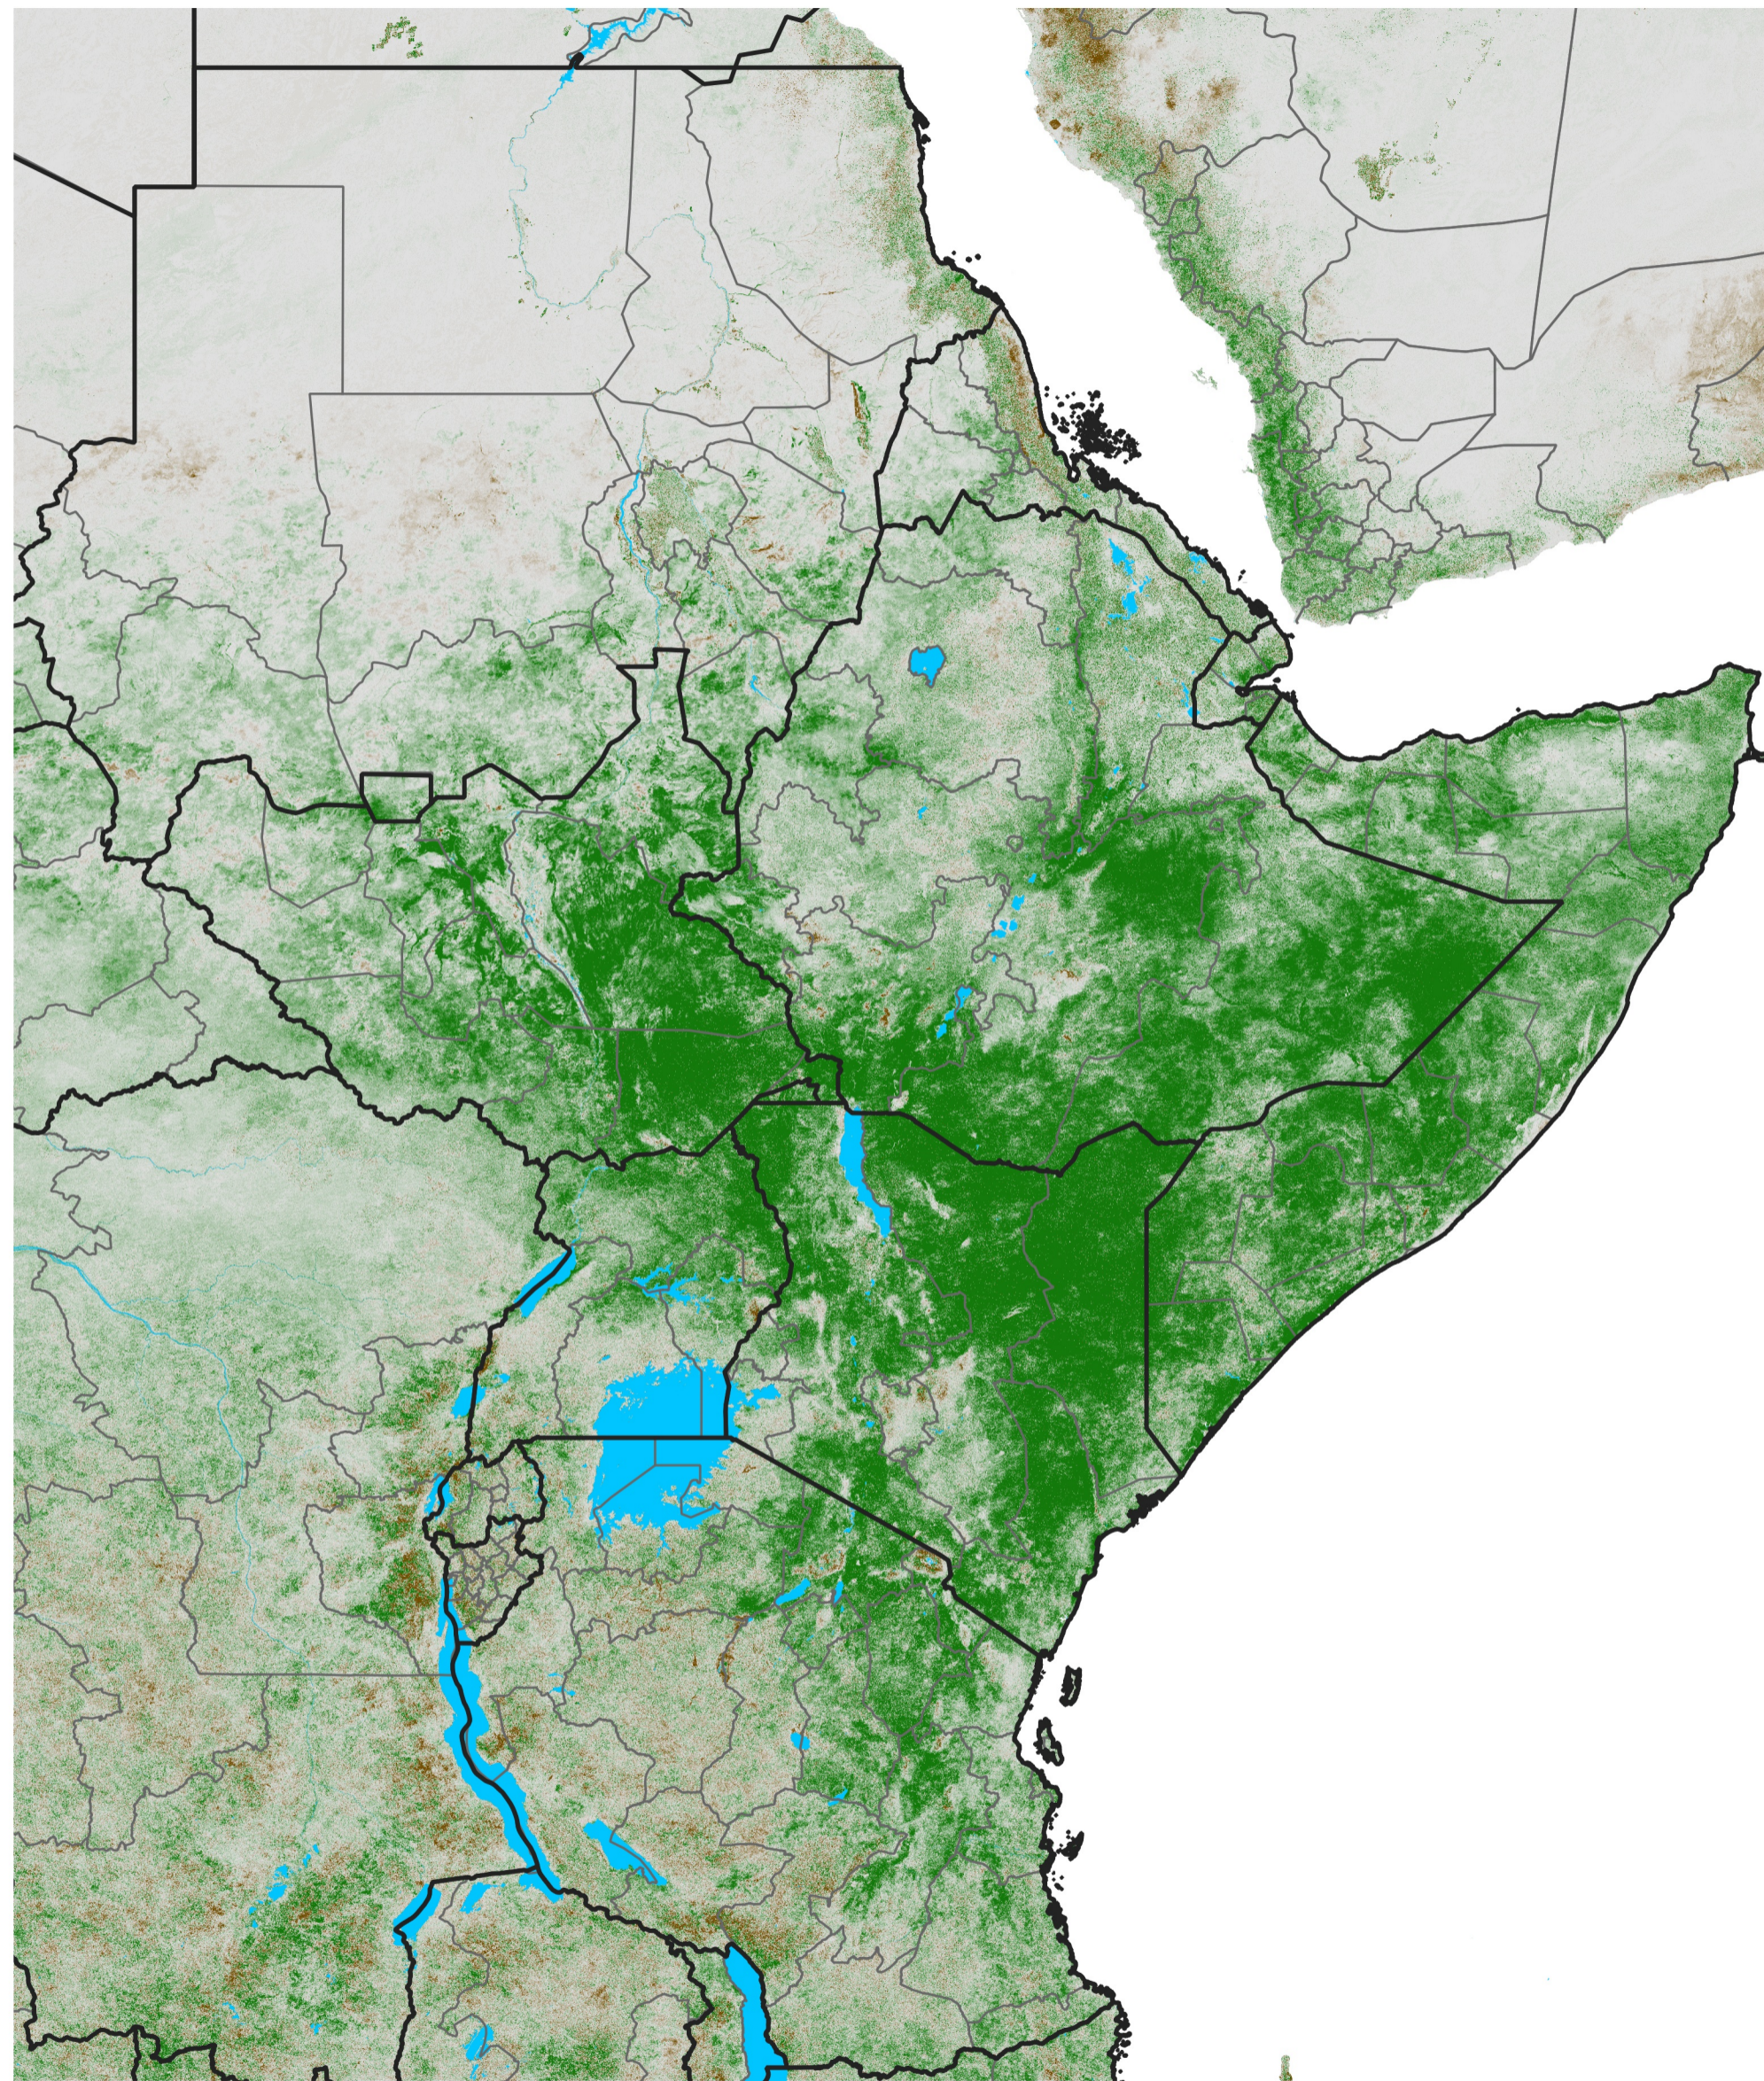

East Africa NDVI Difference

2020 minus 2019

Period 01 / Dec 26, 2019 - Jan 05, 2020

NDVI Difference

< -0.3 -0.2 -0.1 -0.05 0.05 0.1 0.2 >0.3

Negative

No Difference

Positive