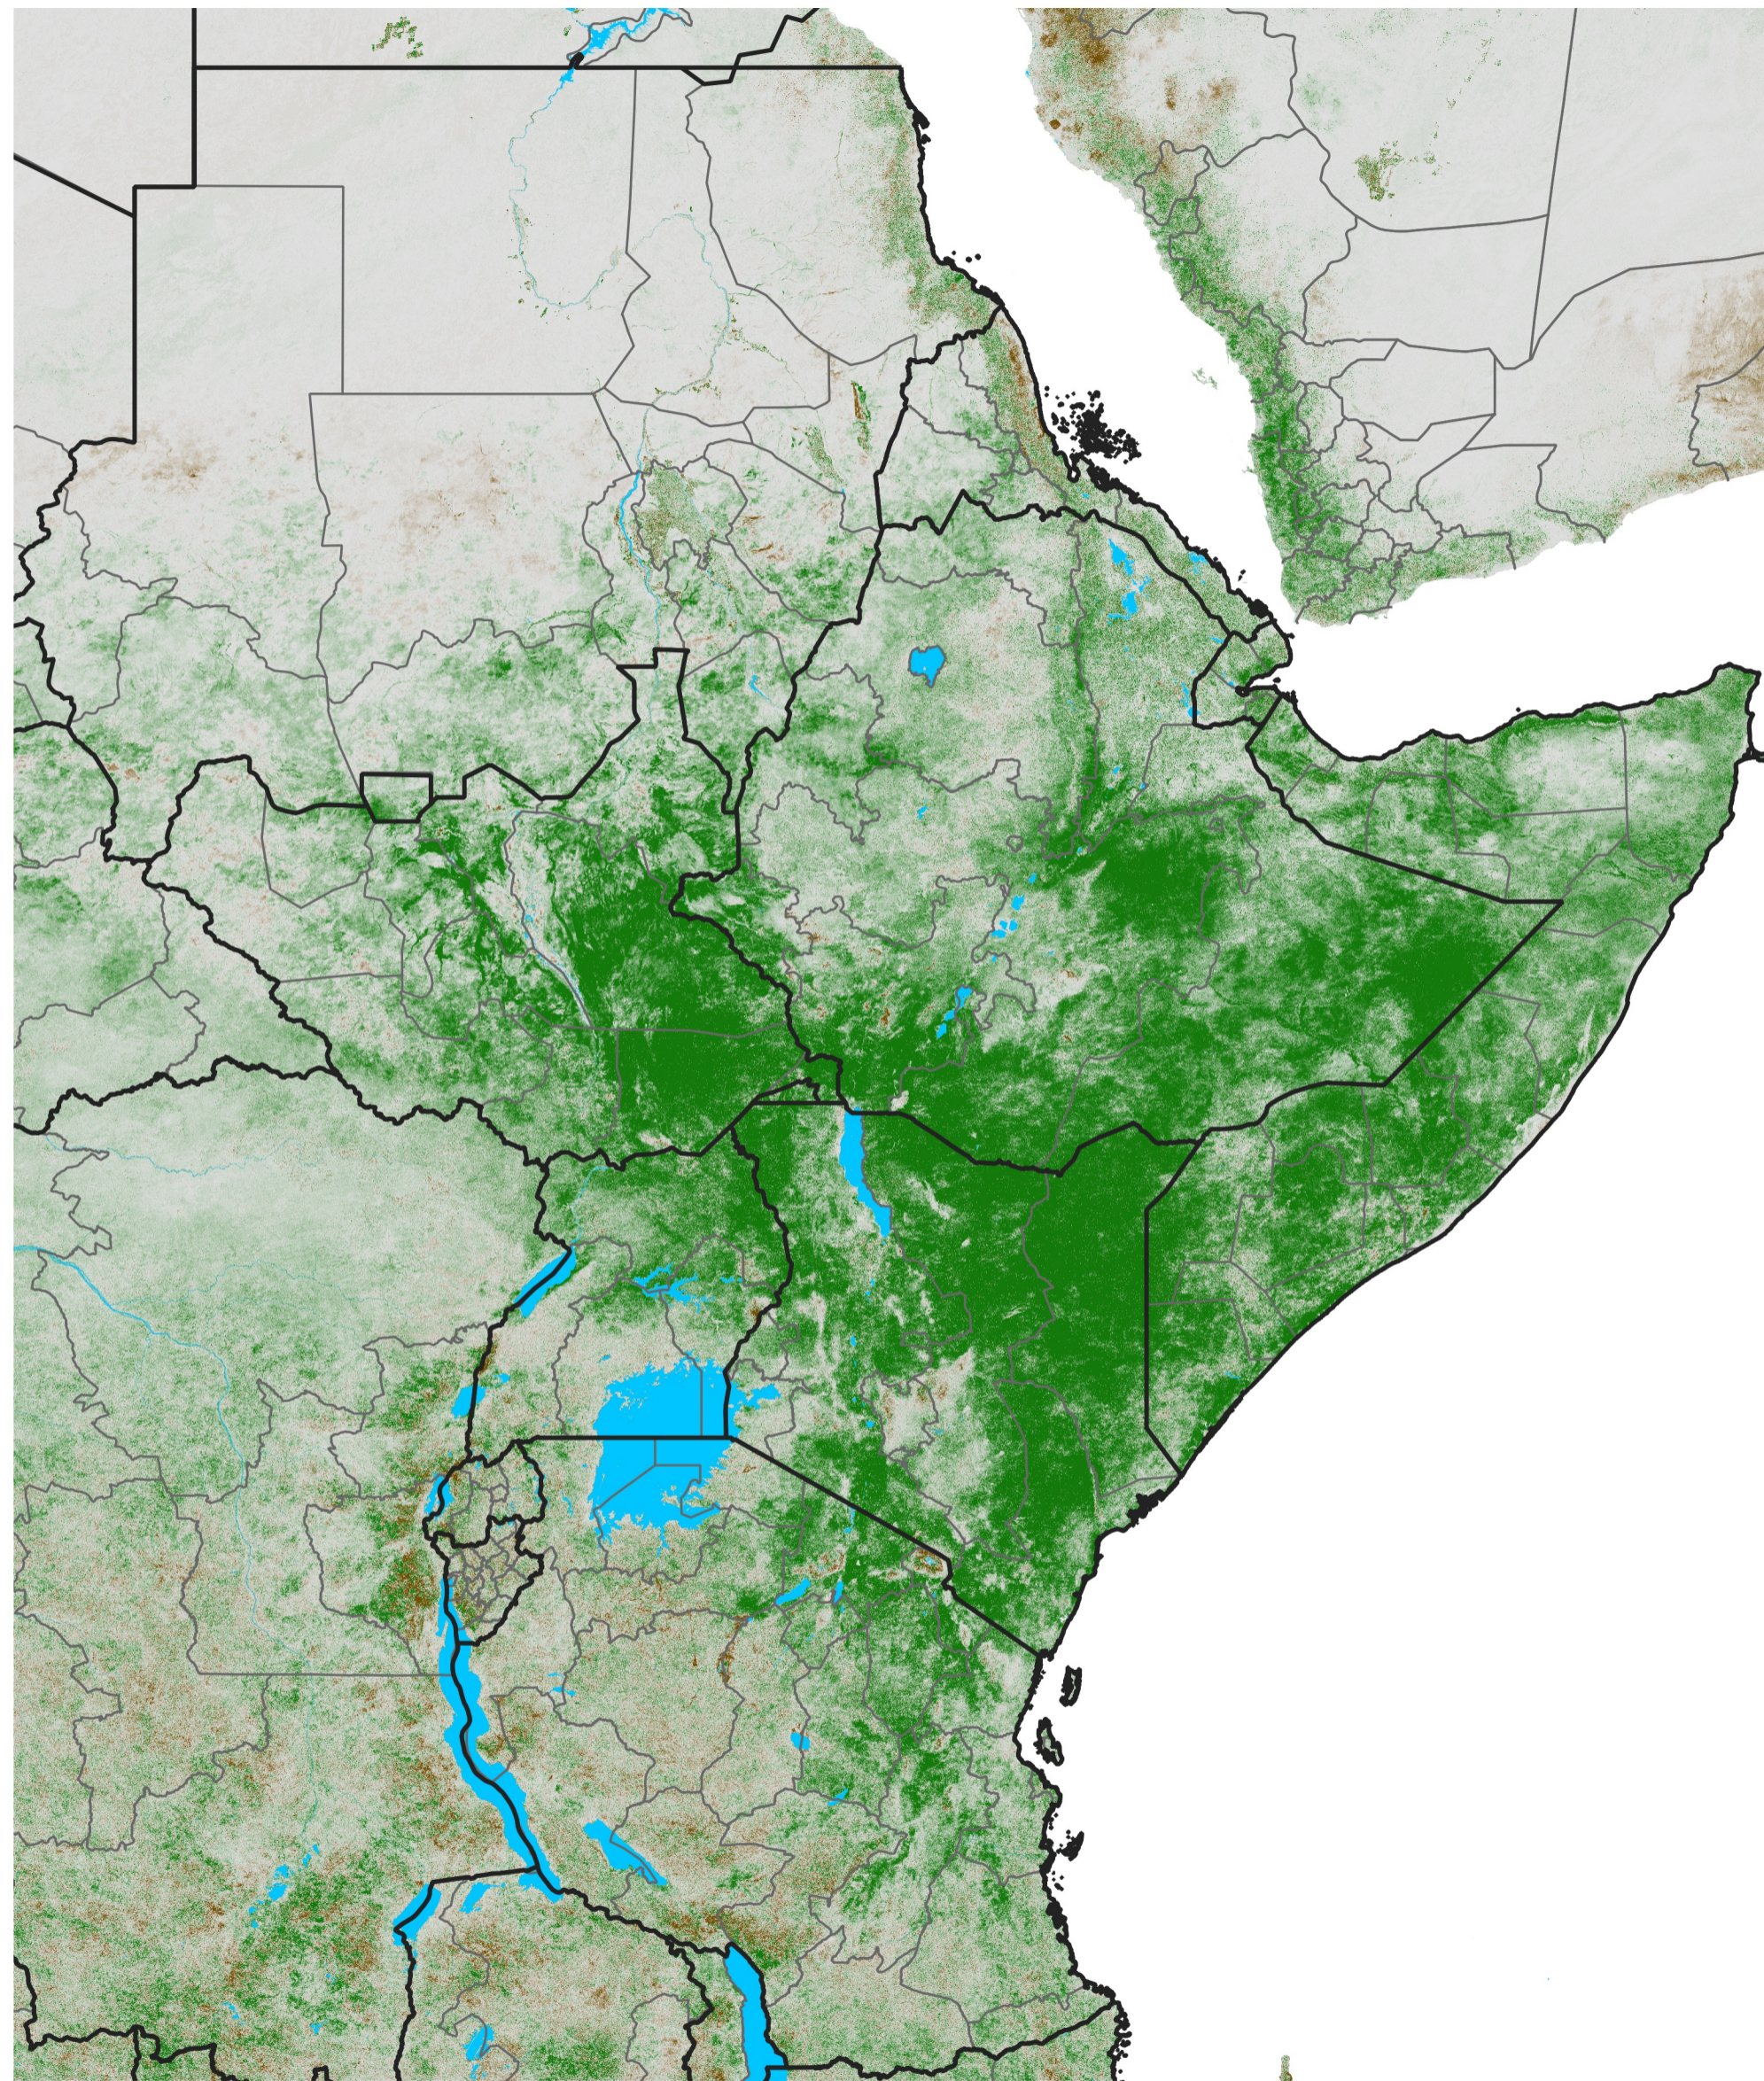

# East Africa NDVI Difference

2020 minus 2019

Period 02 / Jan 01 - 10, 2020

## NDVI Difference

< -0.3   -0.2   -0.1   -0.05   0.05   0.1   0.2   >0.3

Negative

No Difference

Positive