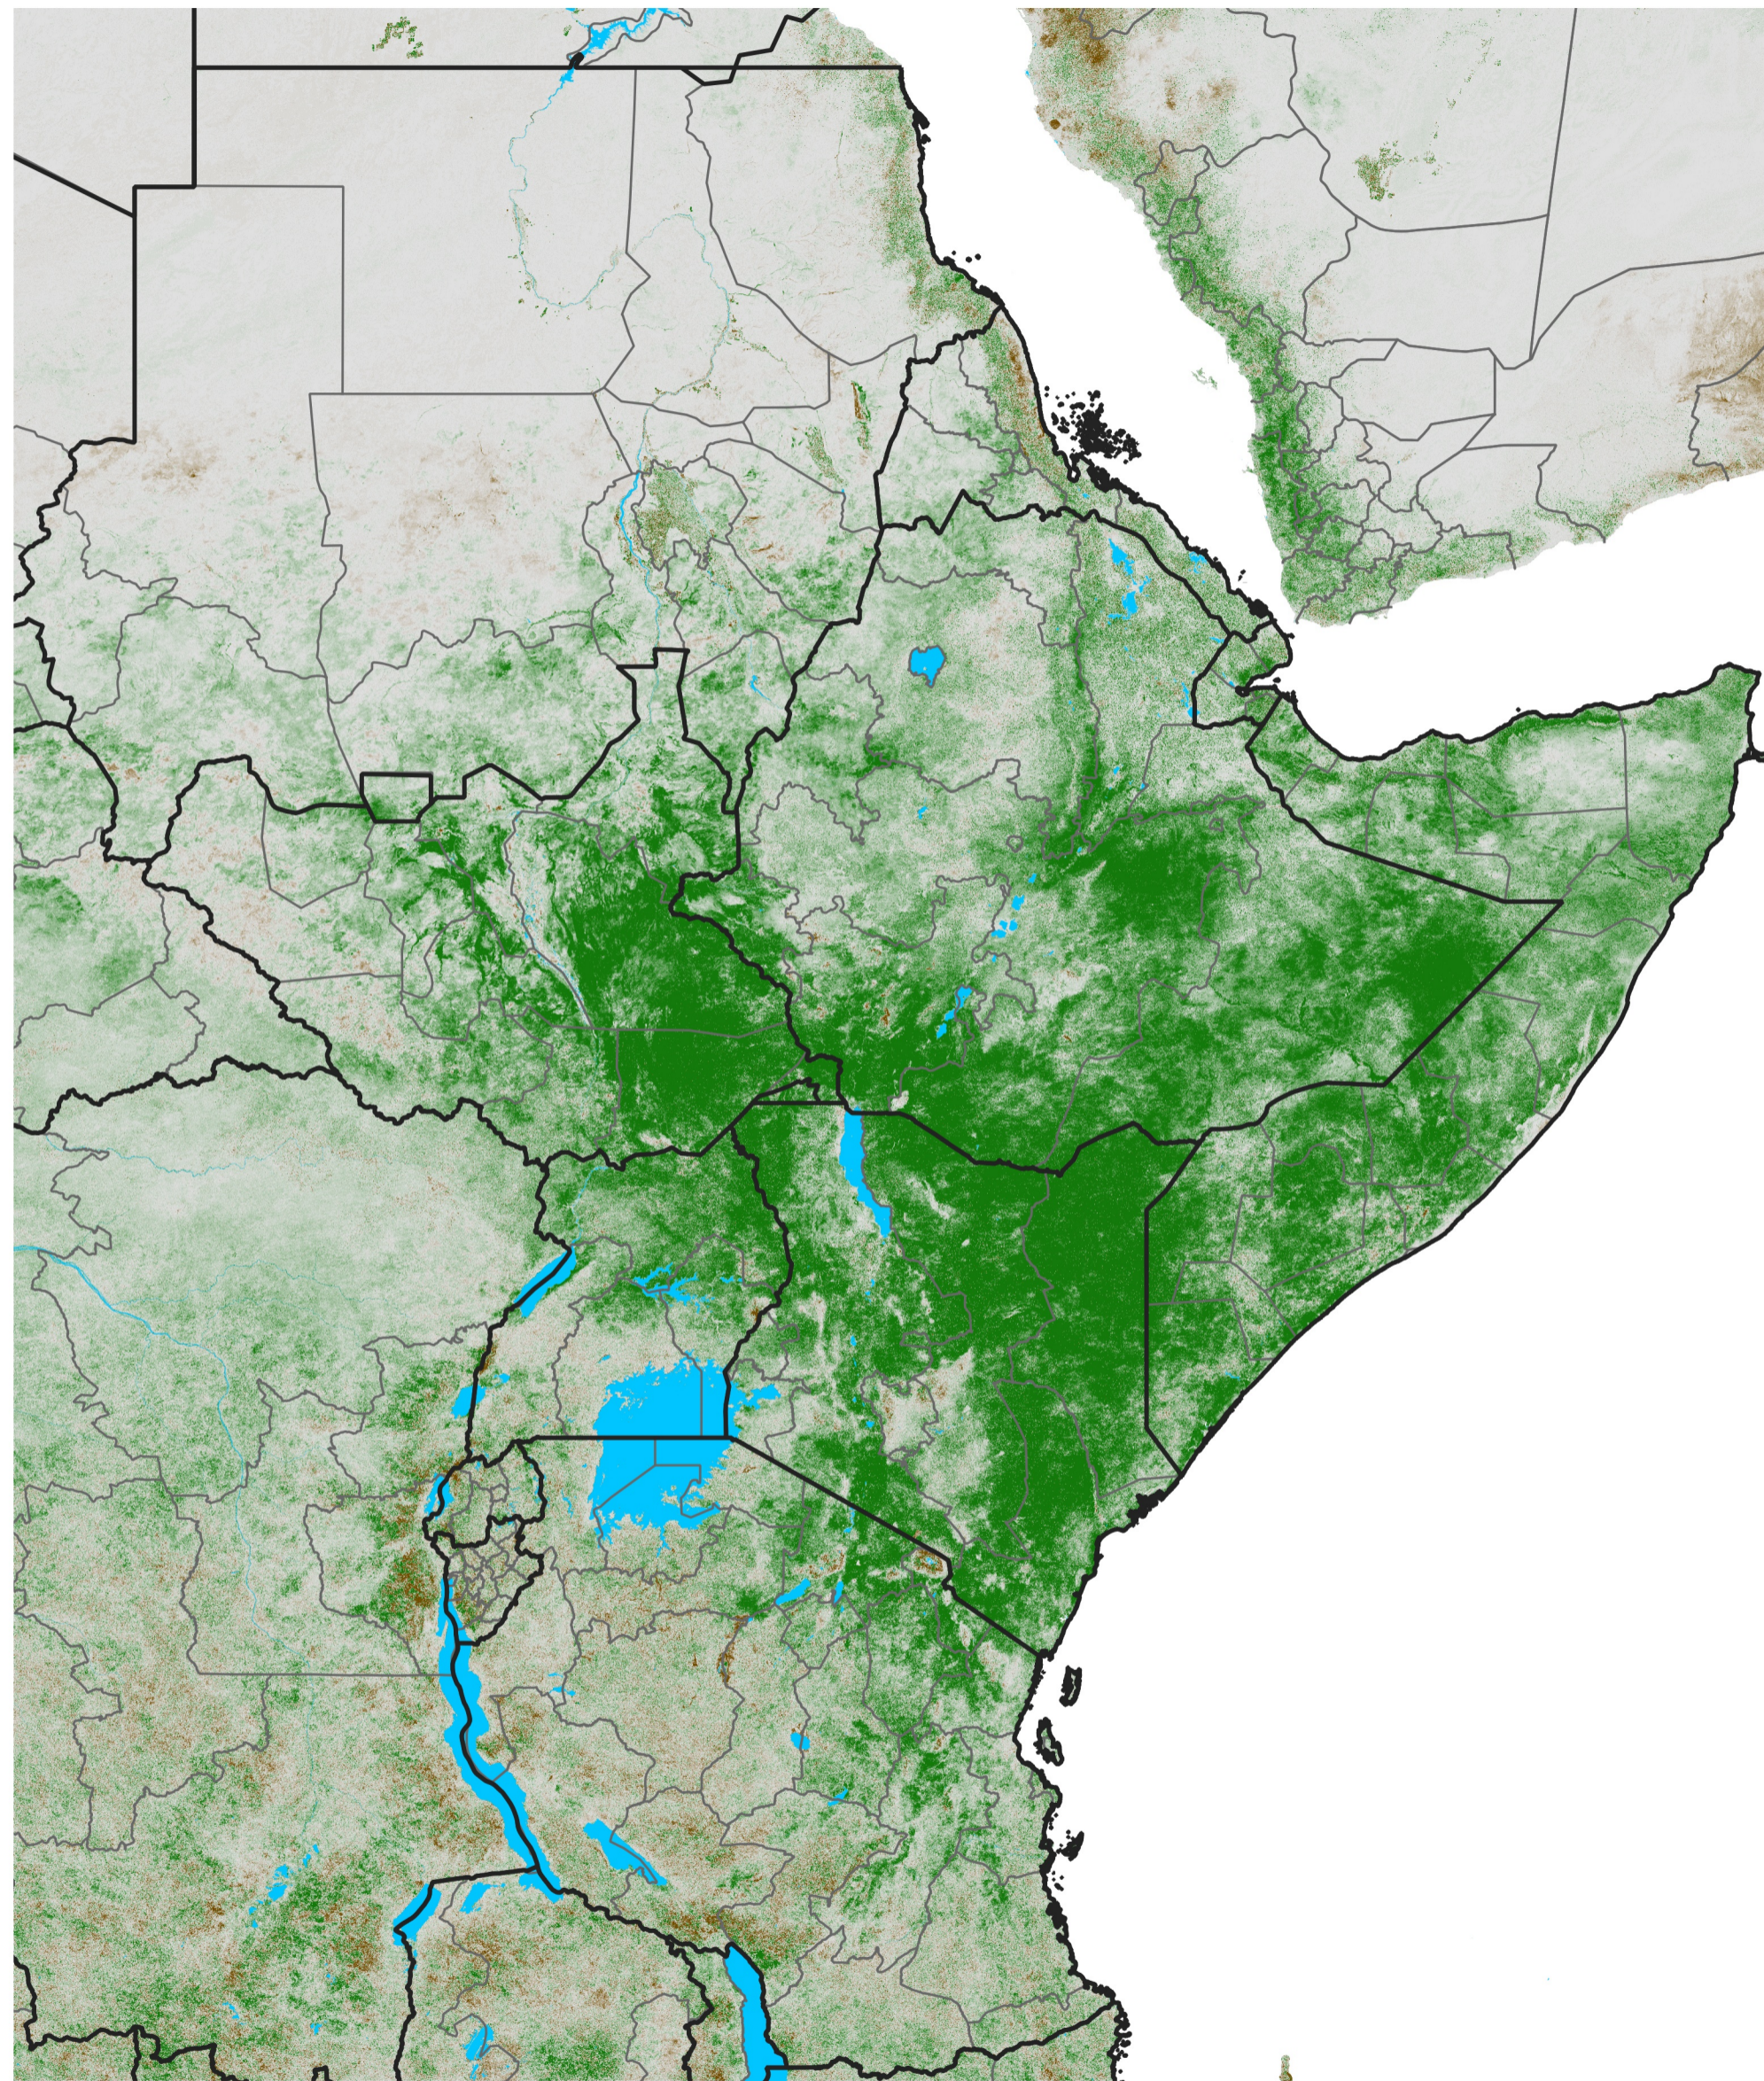

# East Africa NDVI Difference

2020 minus 2019

Period 03 / Jan 06 - 15, 2020

## NDVI Difference

< -0.3   -0.2   -0.1   -0.05   0.05   0.1   0.2   >0.3

Negative

No Difference

Positive