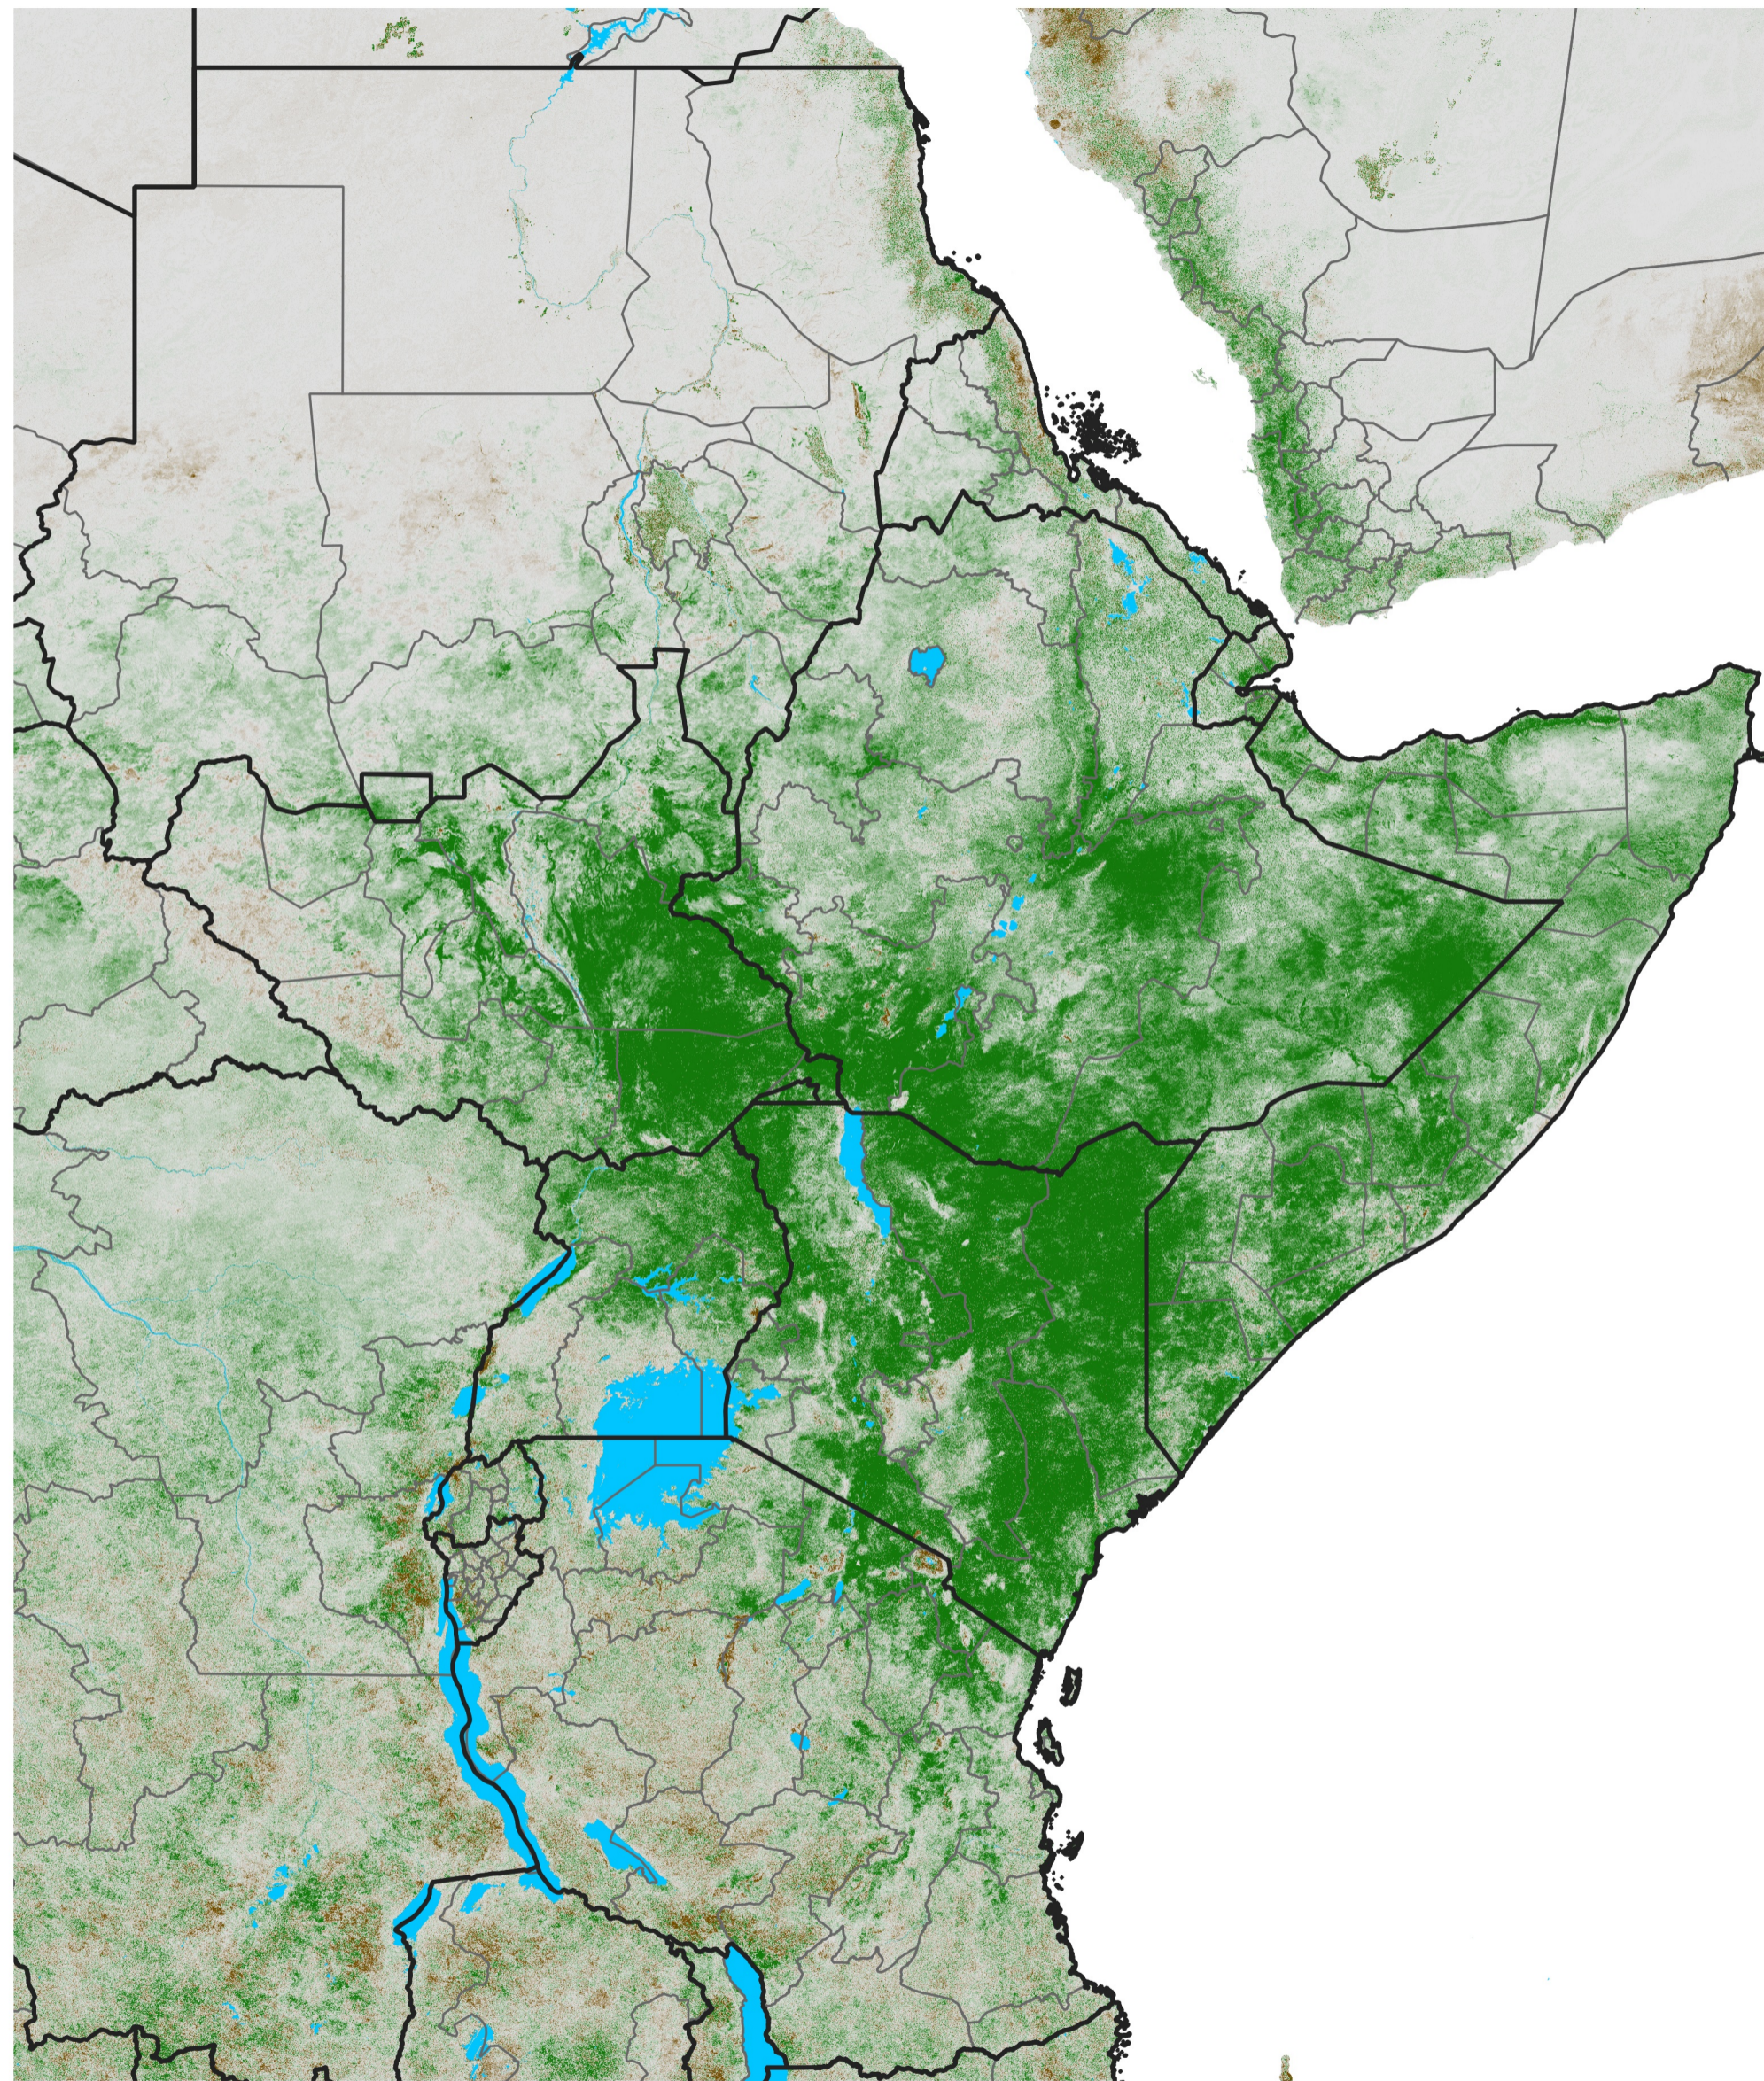

# East Africa NDVI Difference

2020 minus 2019

Period 04 / Jan 11 - 20, 2020

## NDVI Difference

< -0.3   -0.2   -0.1   -0.05   0.05   0.1   0.2   >0.3

Negative

No Difference

Positive