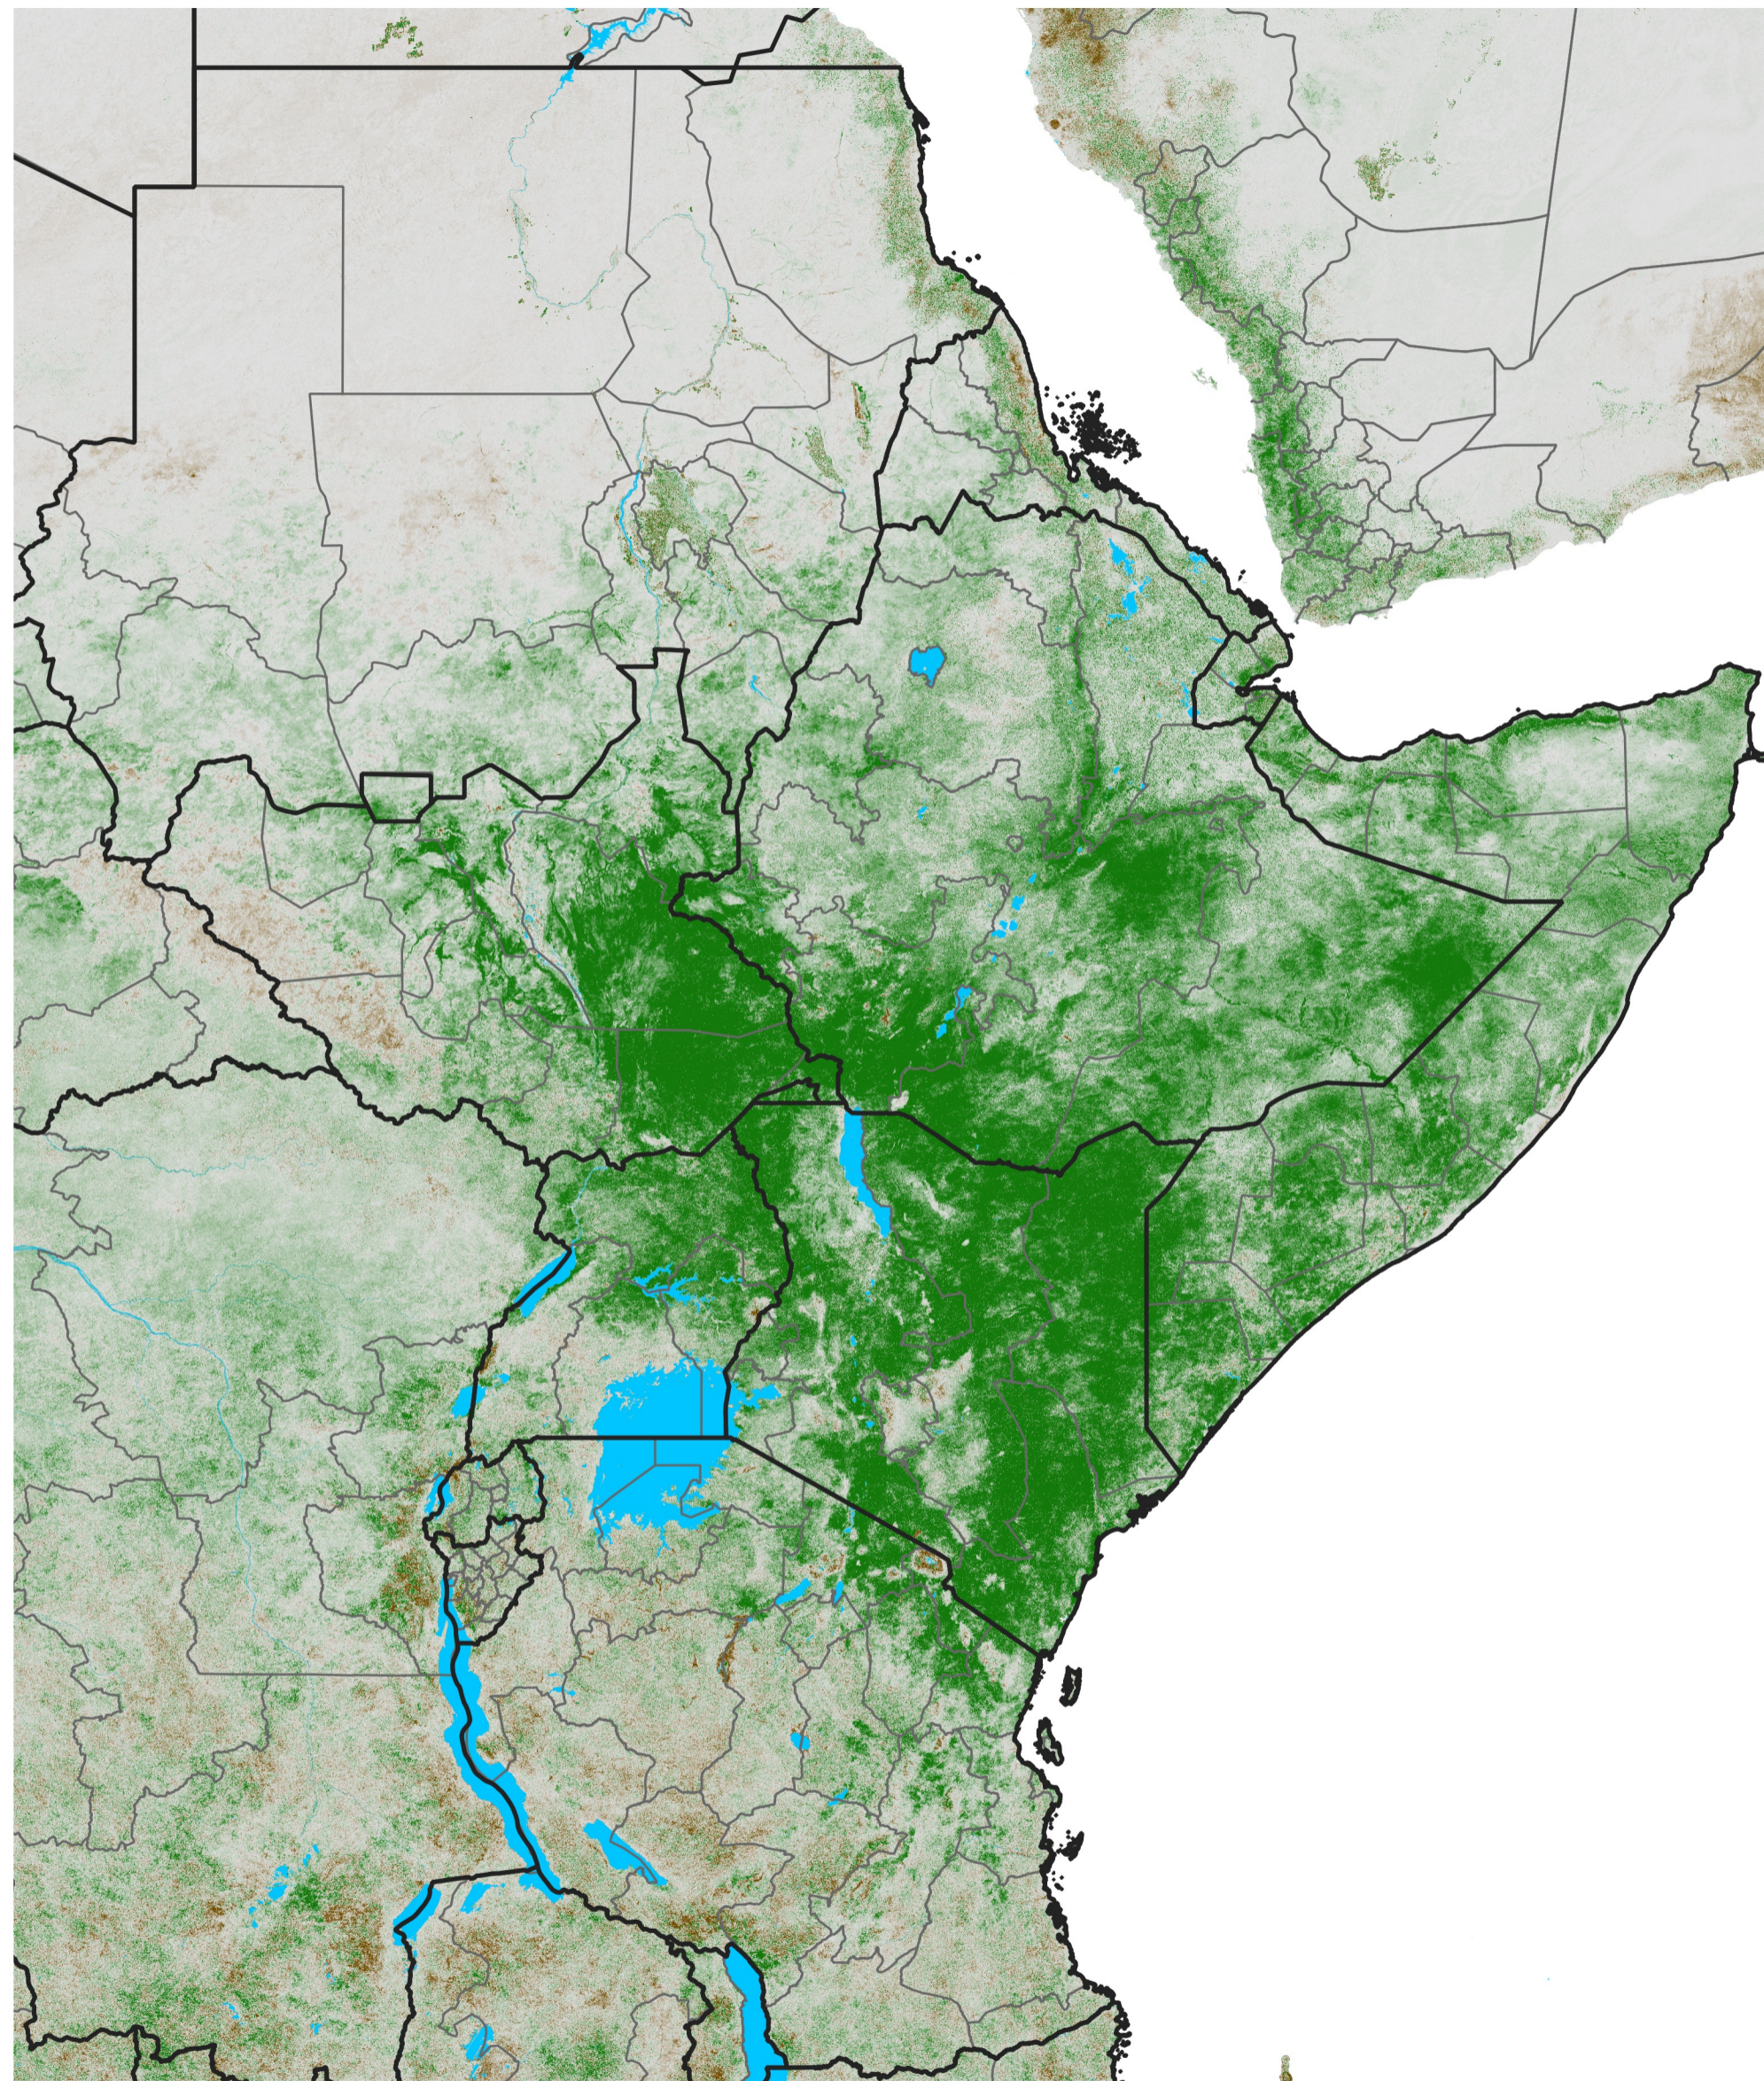

# East Africa NDVI Difference

2020 minus 2019

Period 05 / Jan 16 - 25, 2020

## NDVI Difference

< -0.3   -0.2   -0.1   -0.05   0.05   0.1   0.2   >0.3

Negative

No Difference

Positive