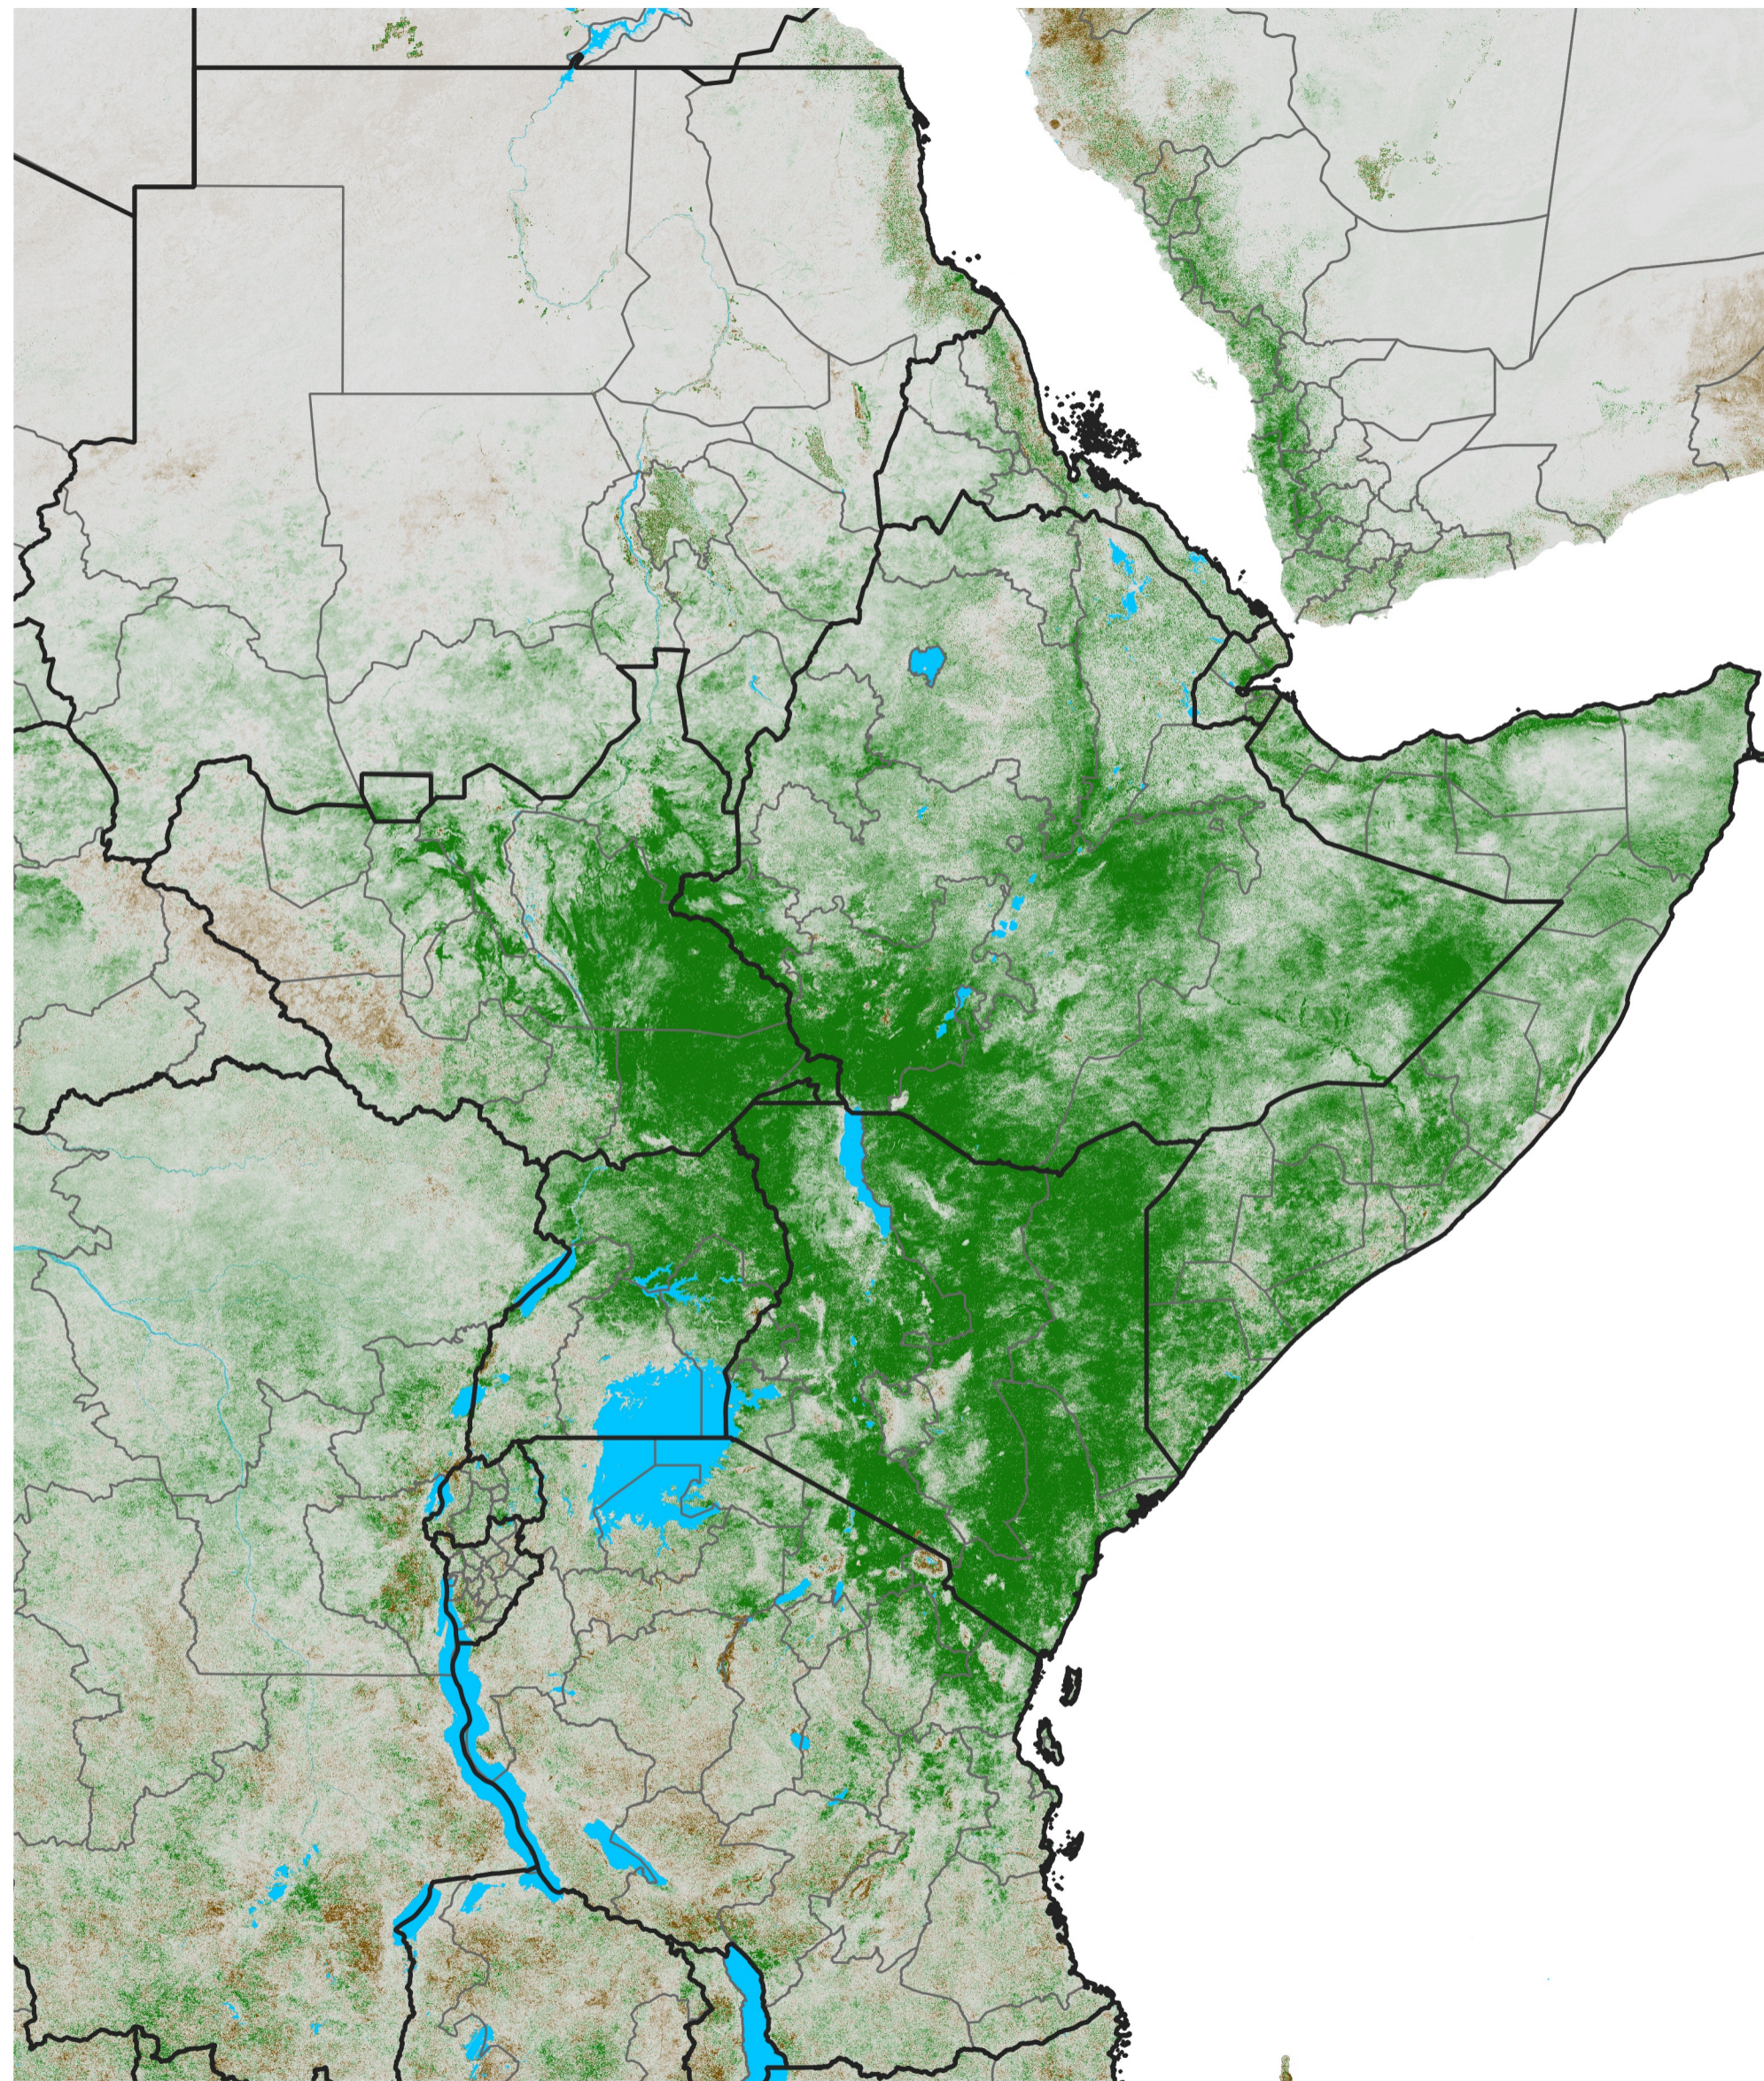

East Africa NDVI Difference

2020 minus 2019

Period 06 / Jan 21 - 31, 2020

NDVI Difference

< -0.3 -0.2 -0.1 -0.05 0.05 0.1 0.2 >0.3

Negative

No Difference

Positive