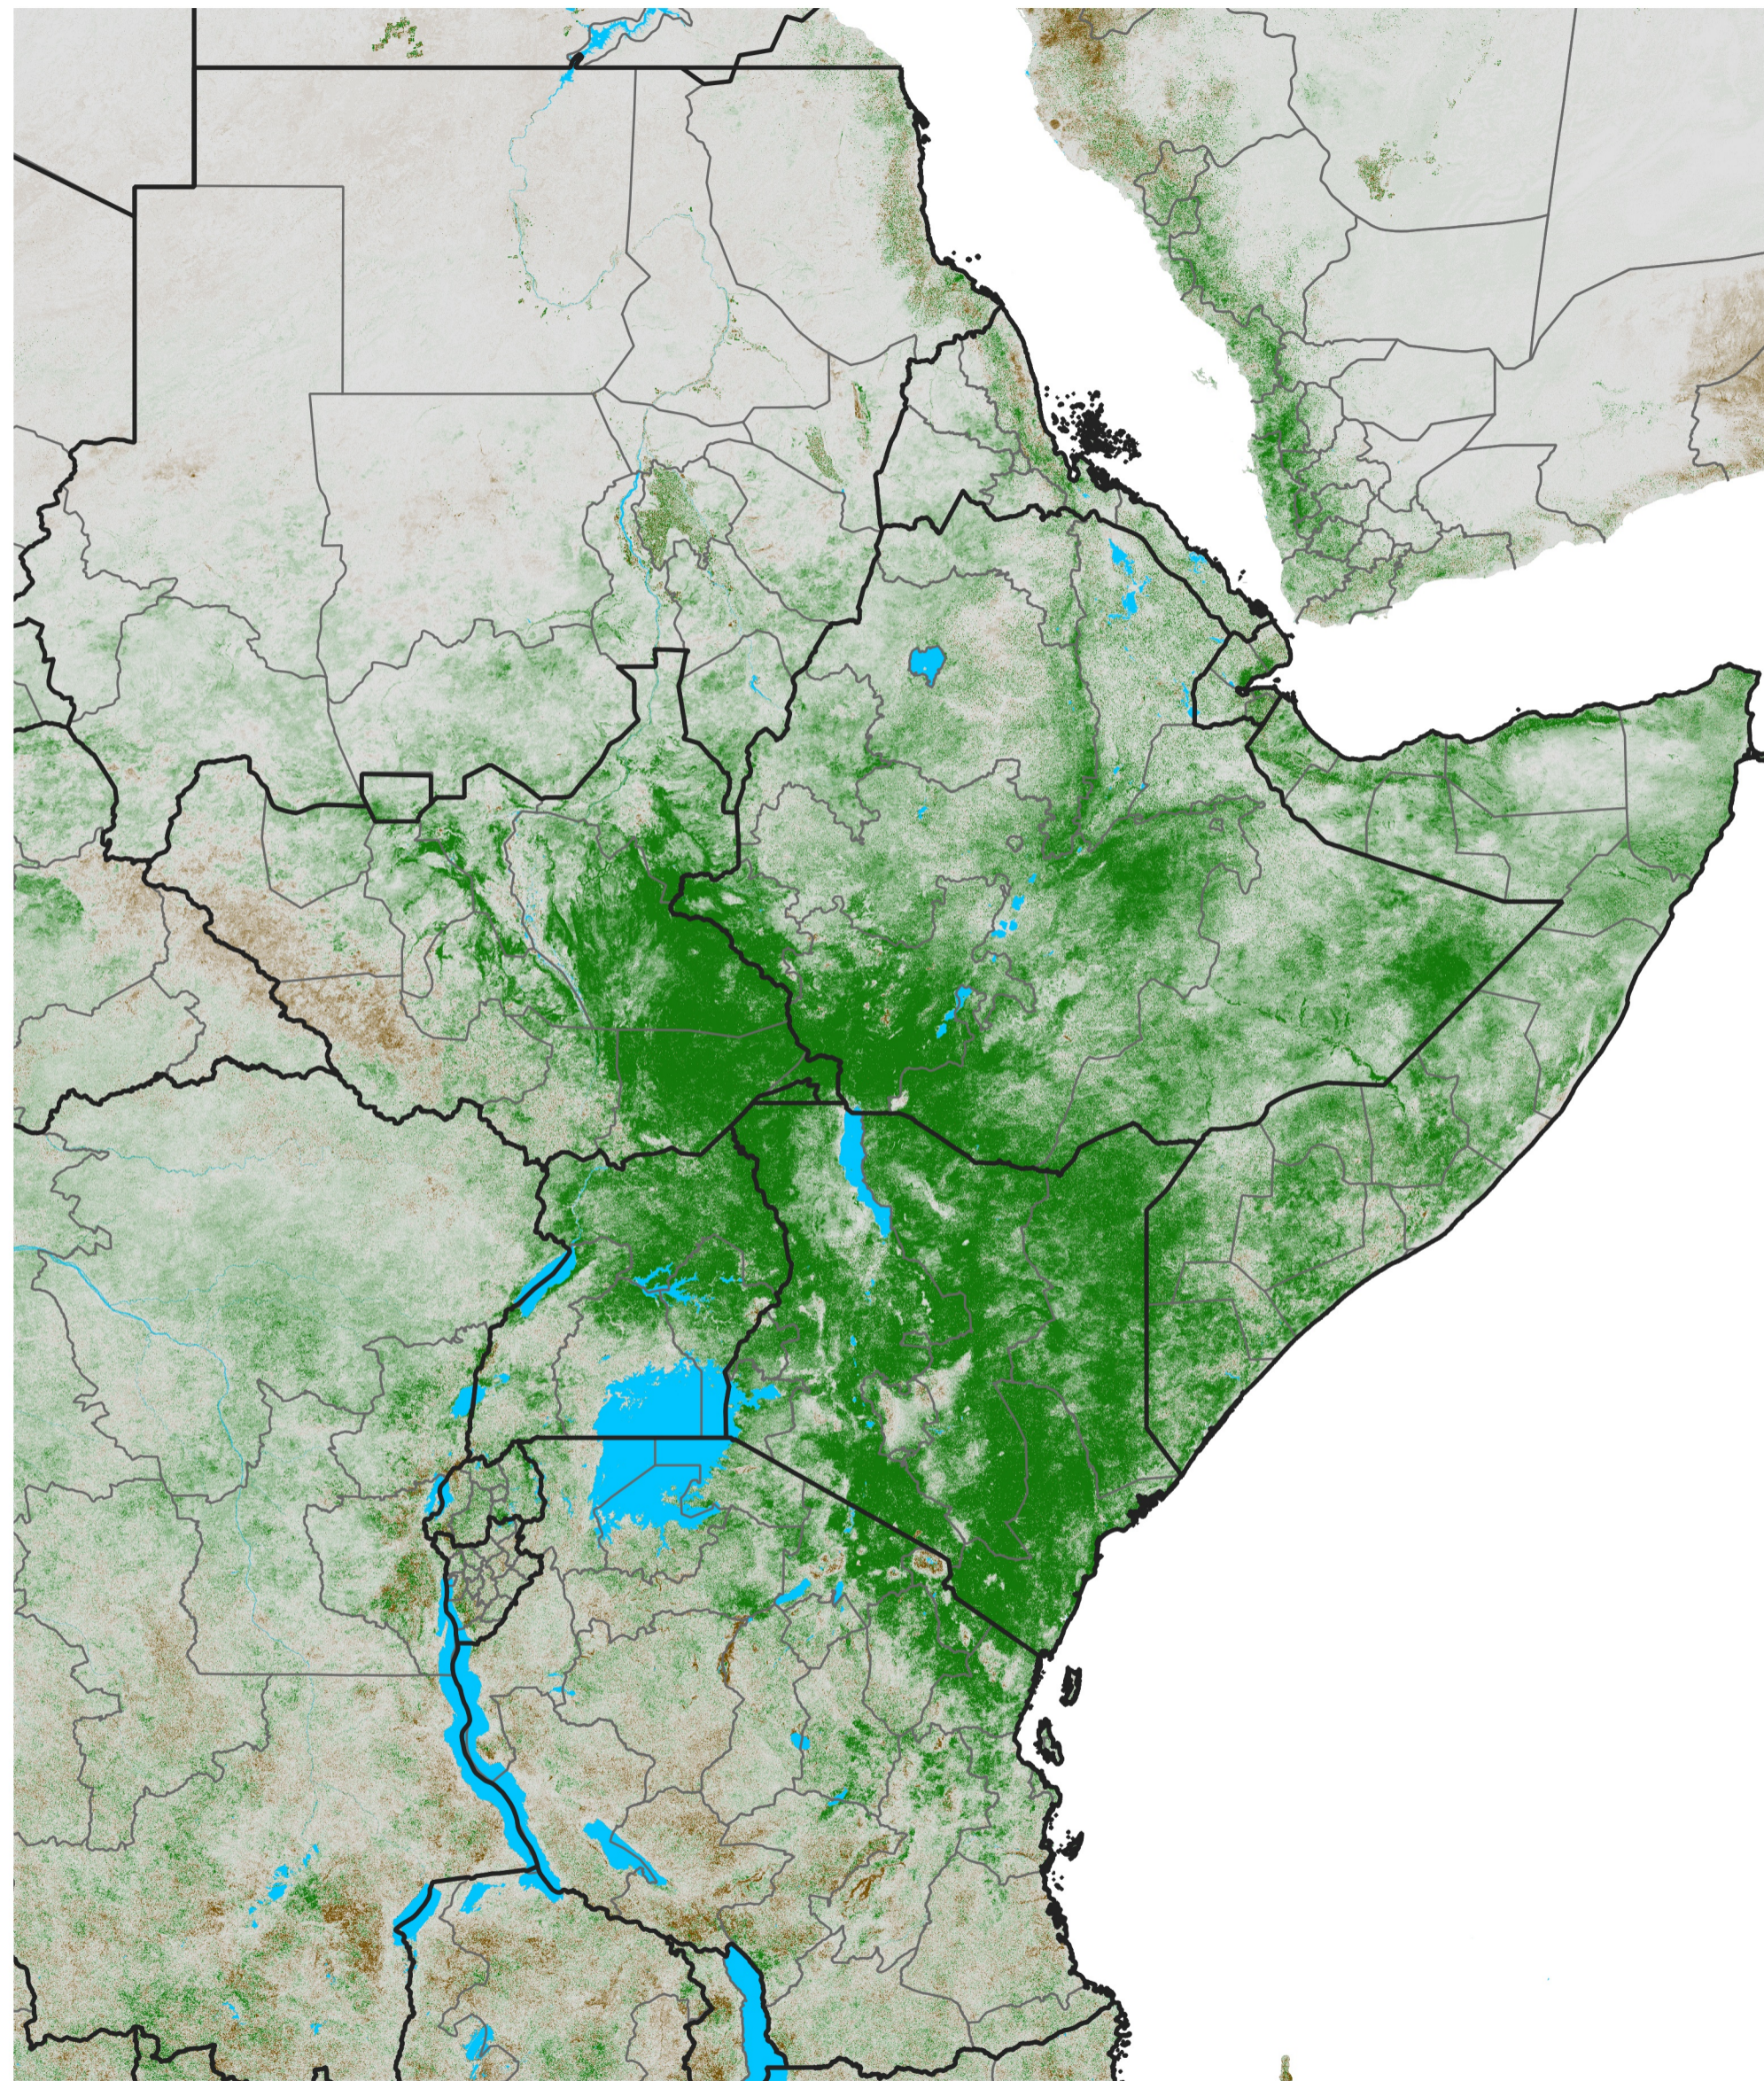

East Africa NDVI Difference

2020 minus 2019

Period 07 / Jan 26 - Feb 05, 2020

NDVI Difference

< -0.3 -0.2 -0.1 -0.05 0.05 0.1 0.2 >0.3

Negative

No Difference

Positive