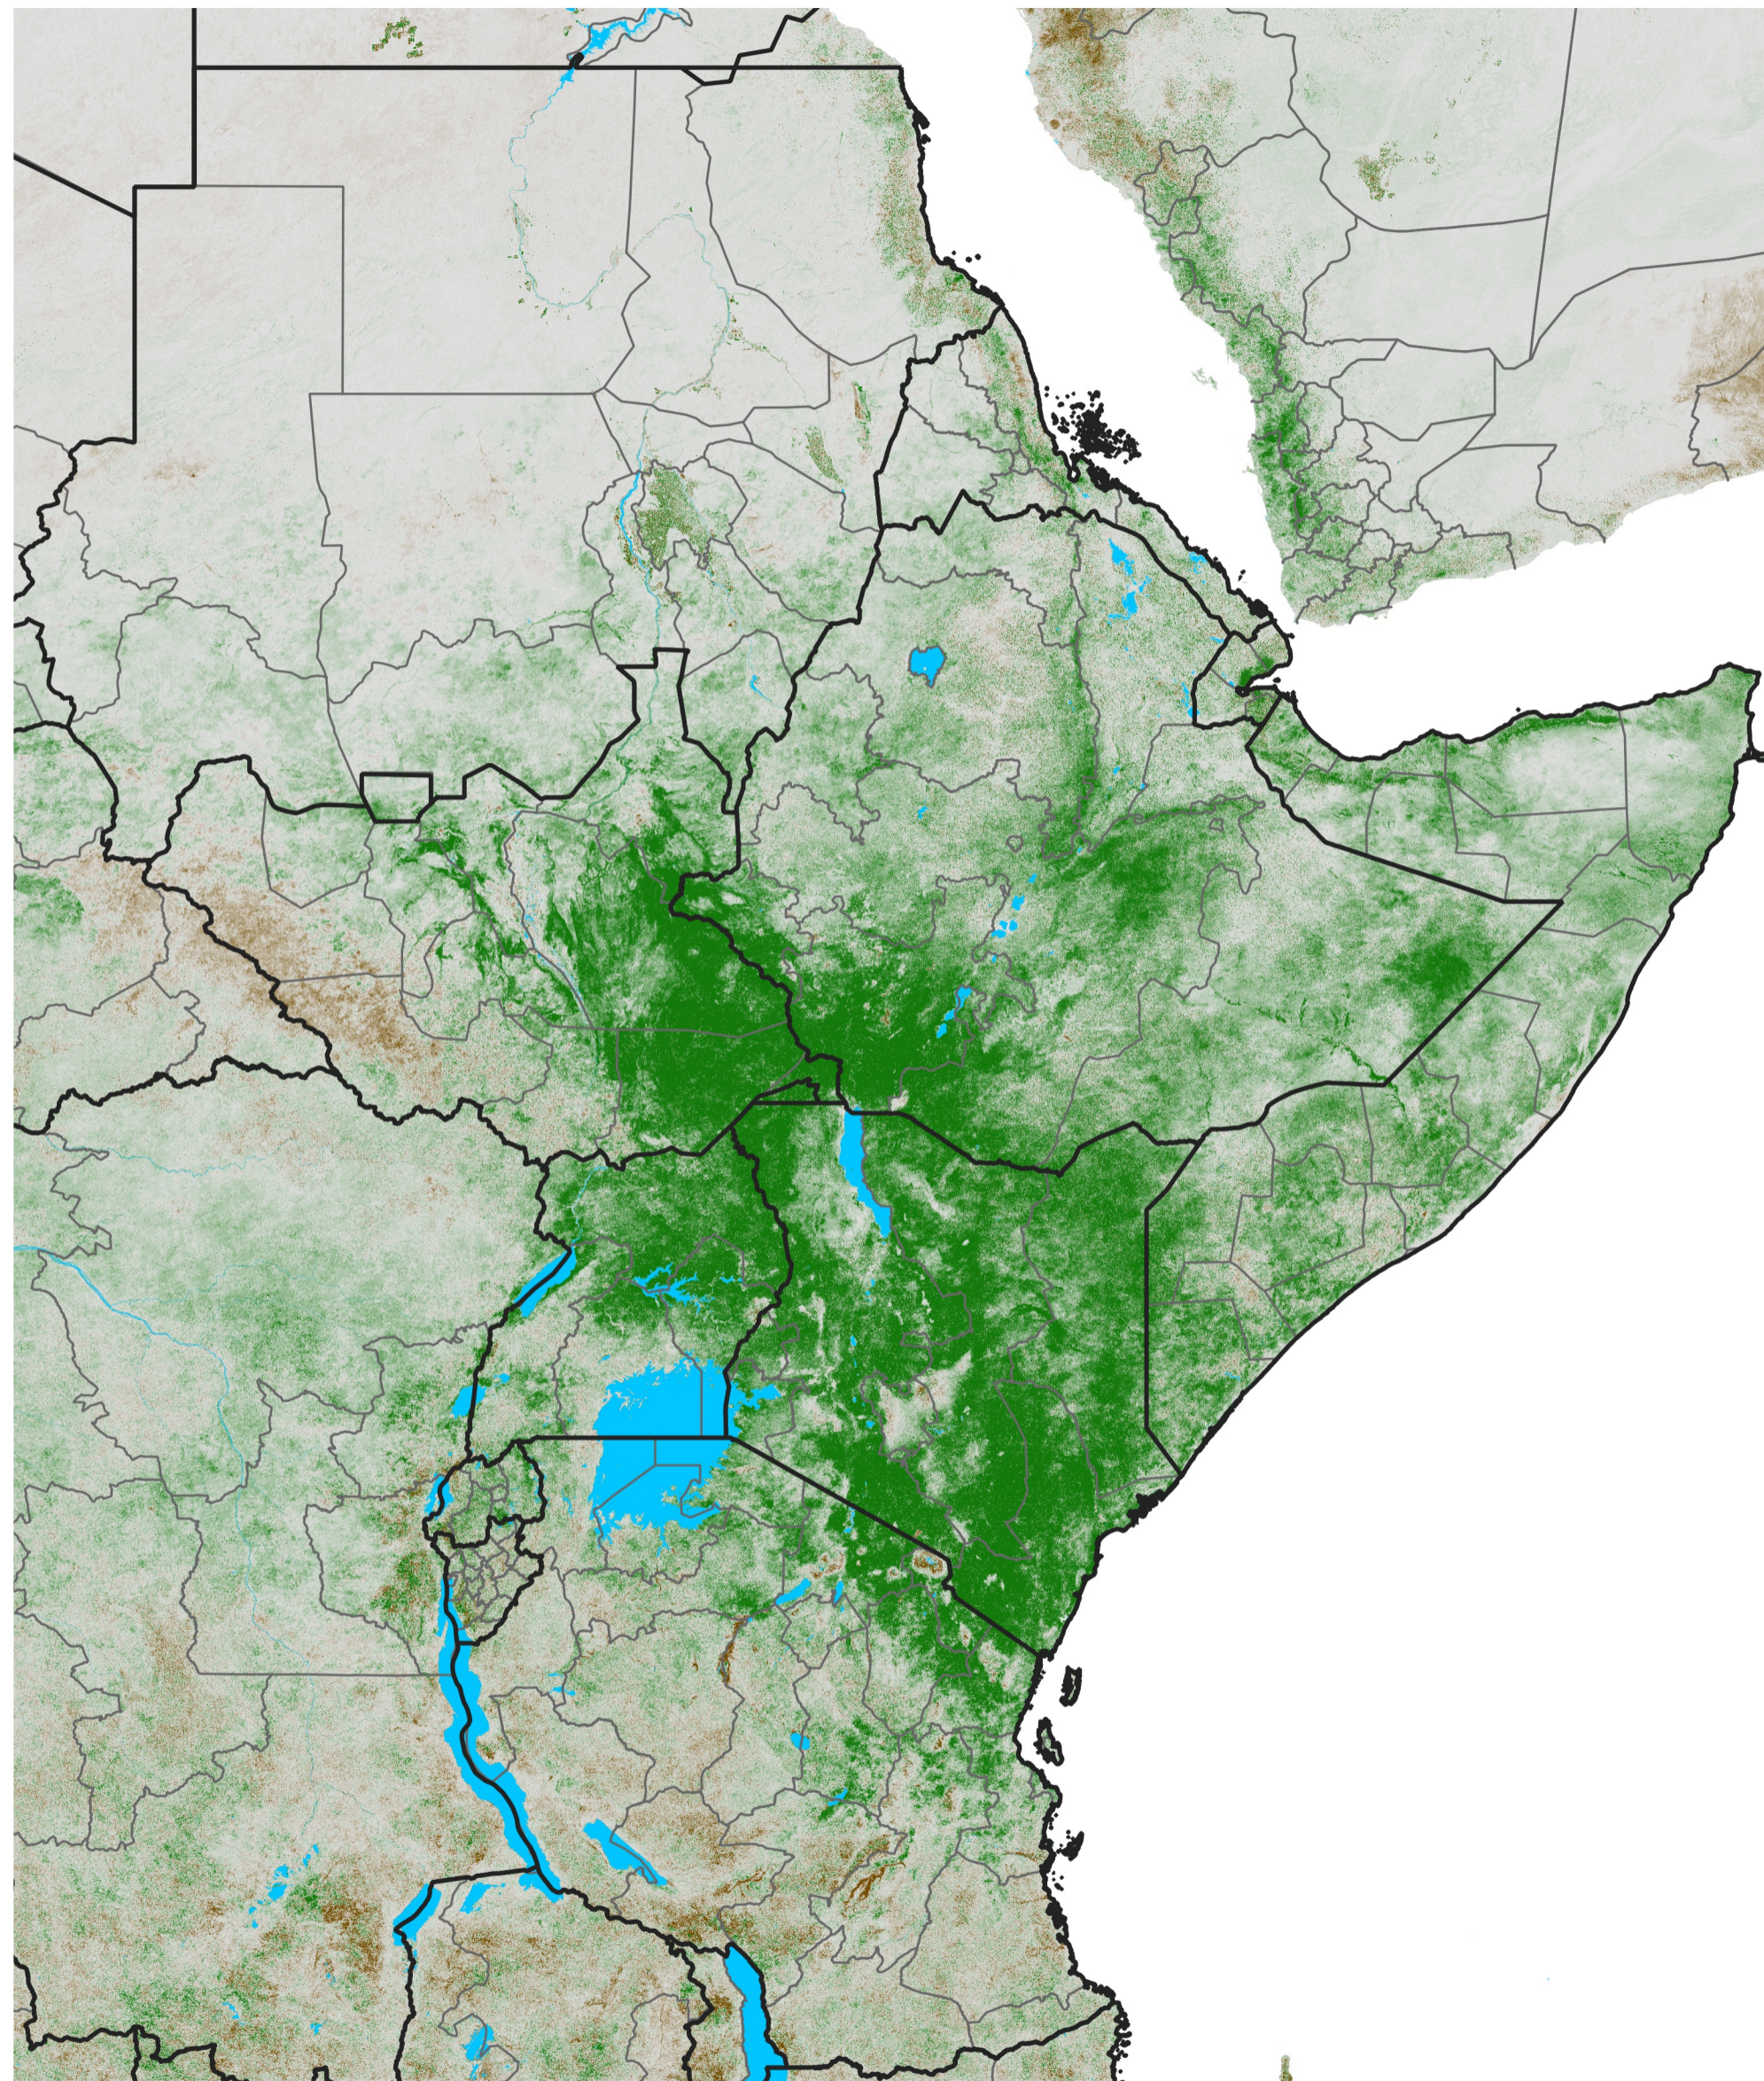

East Africa NDVI Difference

2020 minus 2019

Period 08 / Feb 01 - 10, 2020

NDVI Difference

< -0.3 -0.2 -0.1 -0.05 0.05 0.1 0.2 >0.3

Negative

No Difference

Positive