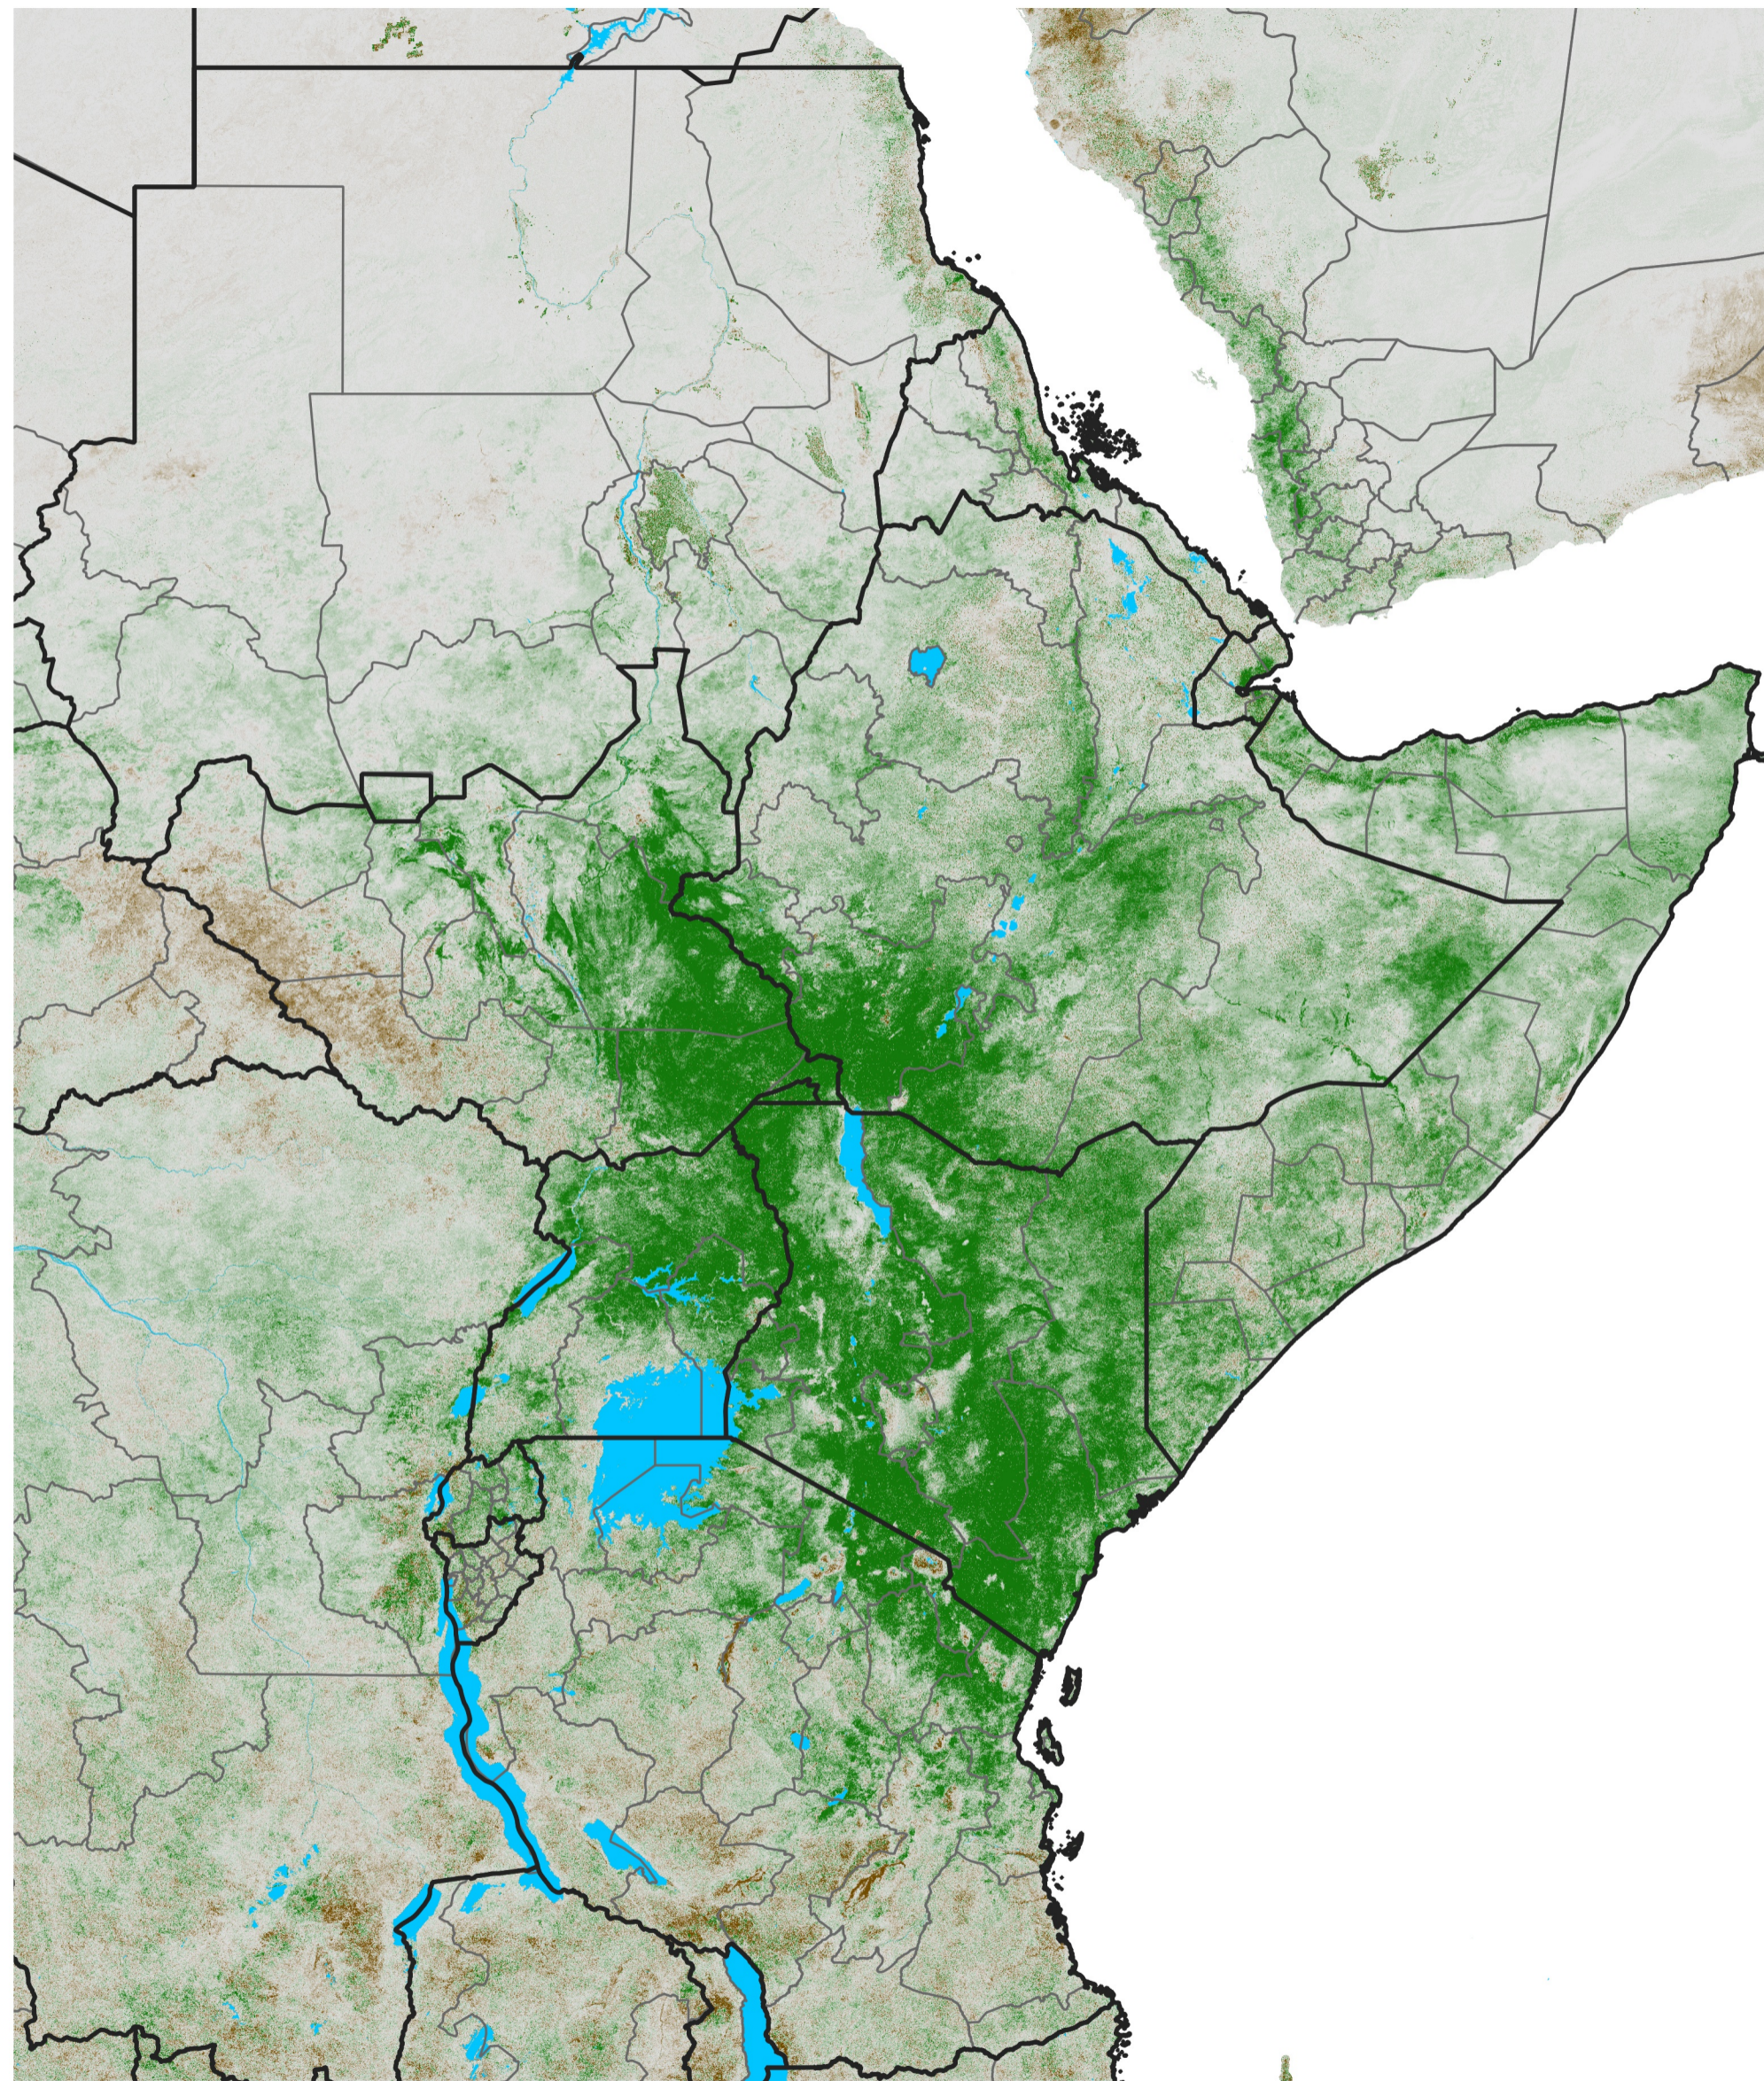

East Africa NDVI Difference

2020 minus 2019

Period 09 / Feb 06 - 15, 2020

NDVI Difference

< -0.3 -0.2 -0.1 -0.05 0.05 0.1 0.2 >0.3

Negative

No Difference

Positive