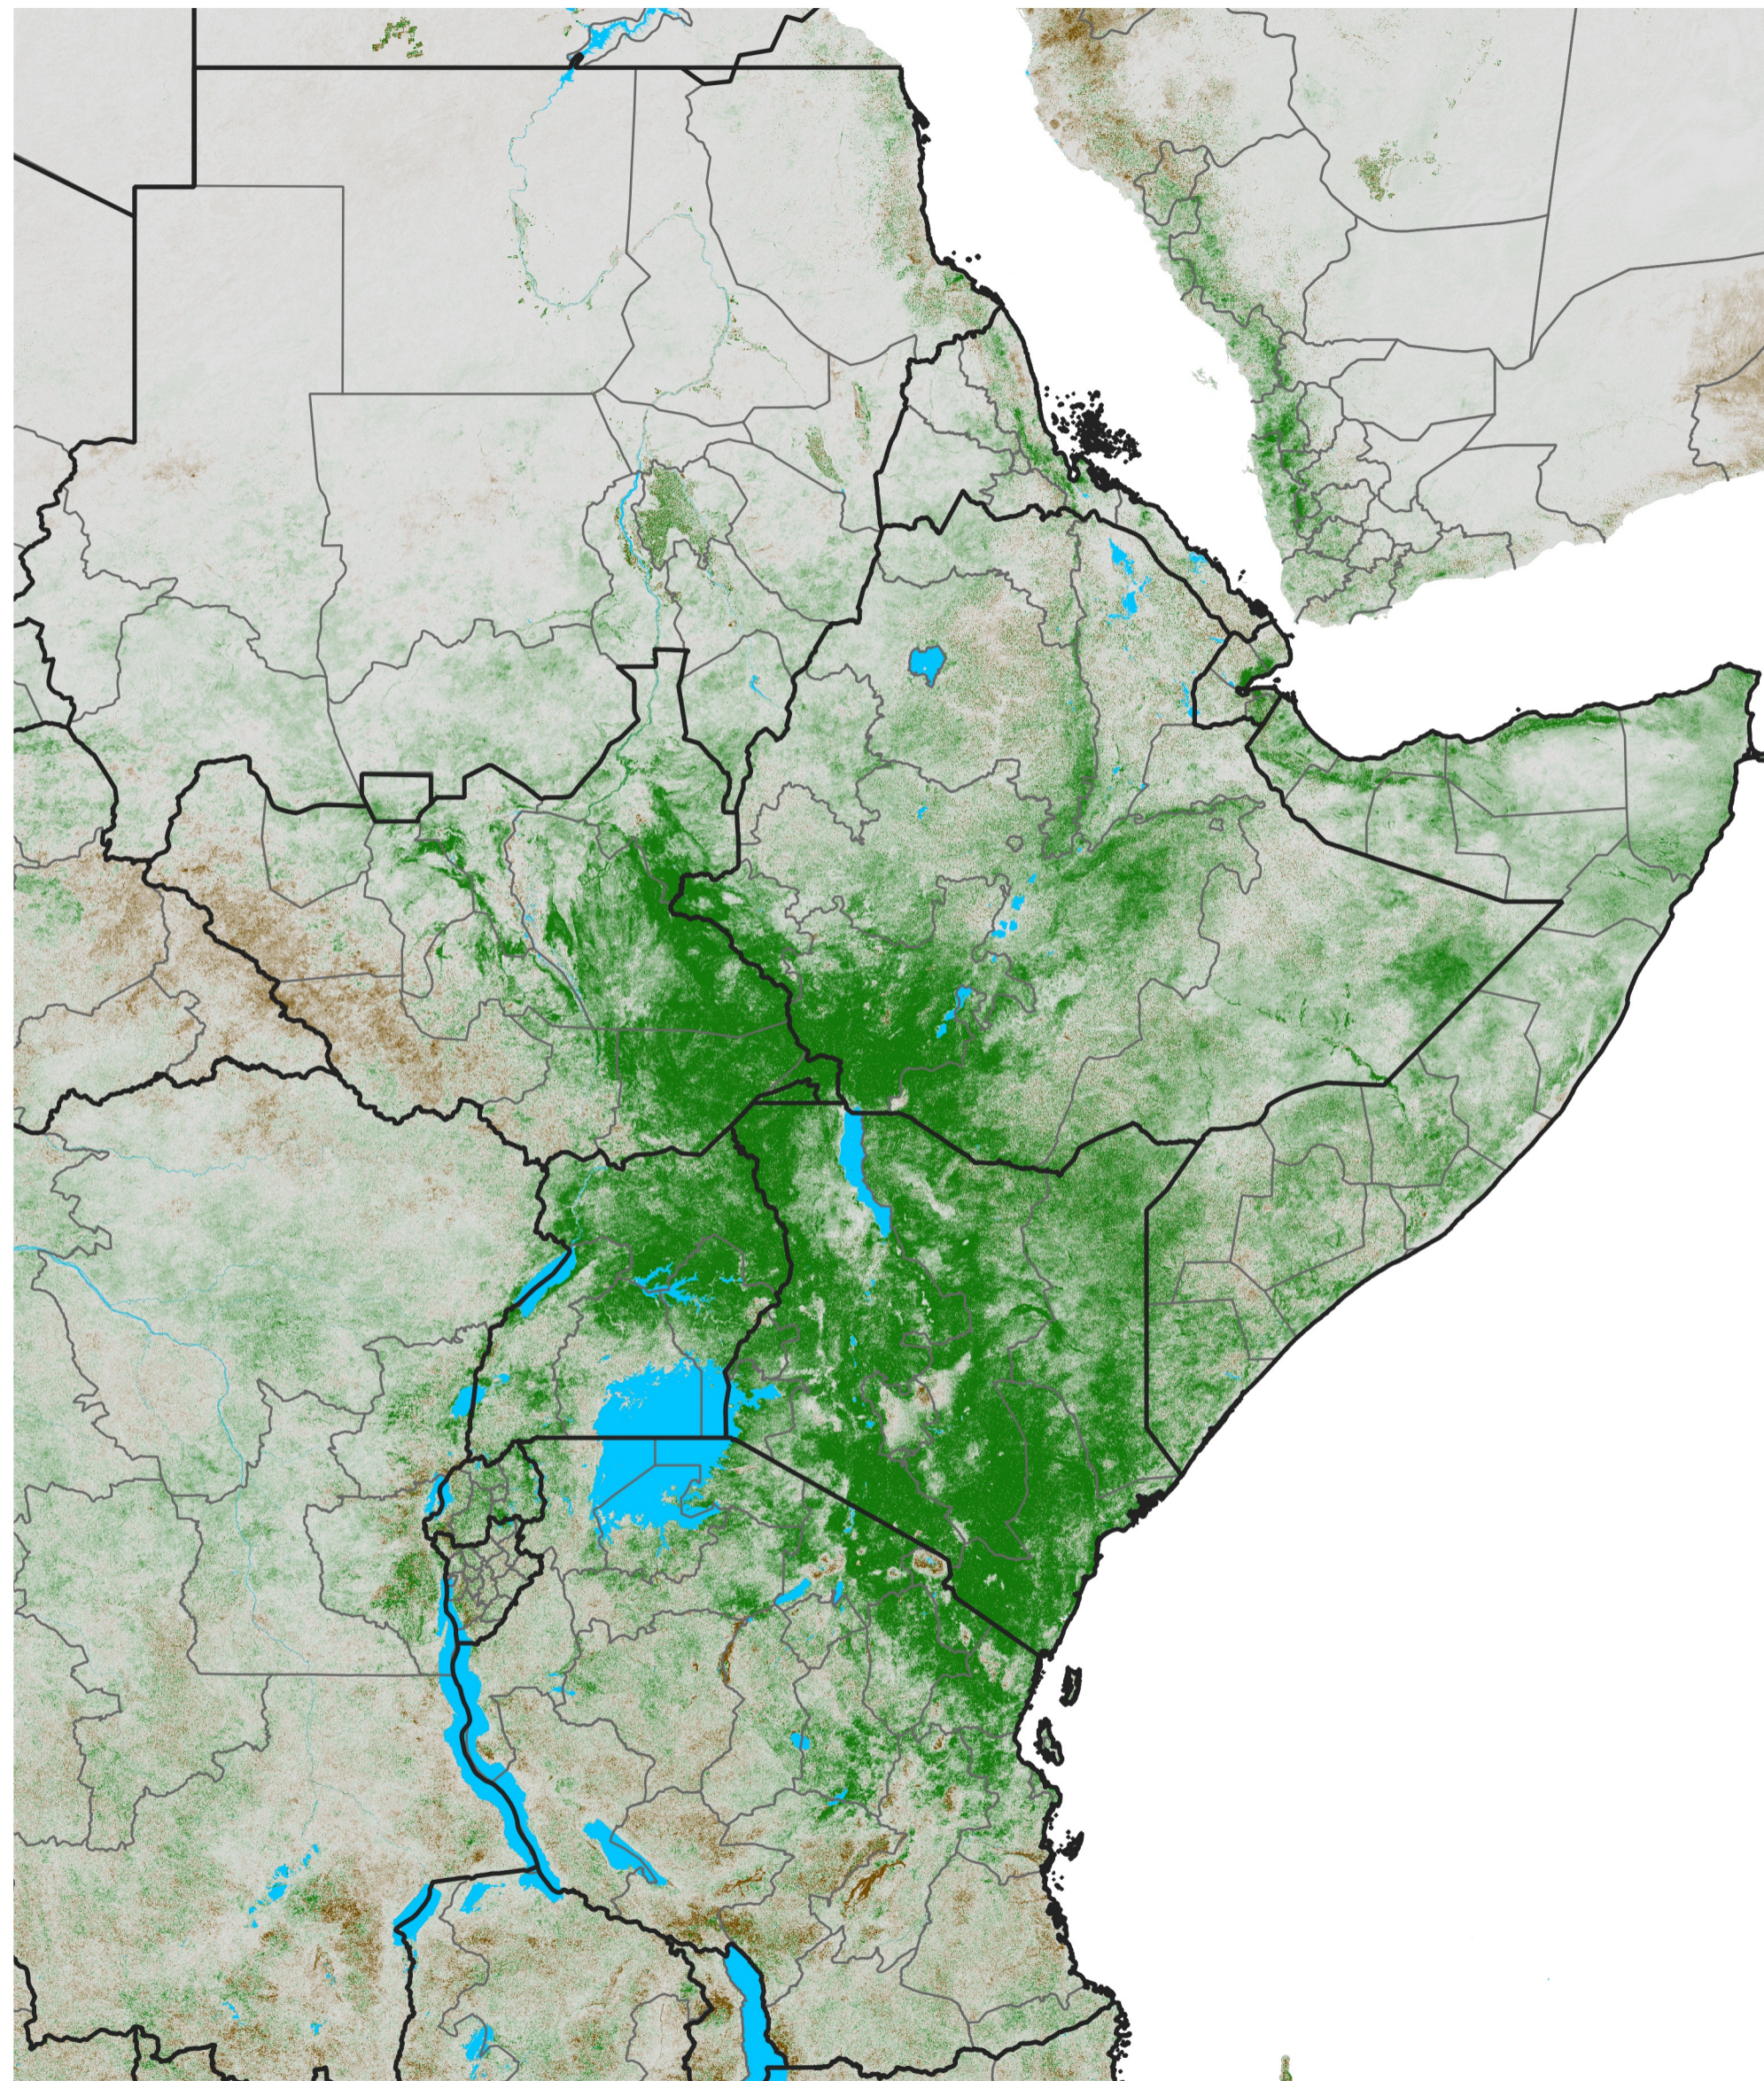

# East Africa NDVI Difference

2020 minus 2019

Period 10 / Feb 11 - 20, 2020

## NDVI Difference

< -0.3   -0.2   -0.1   -0.05   0.05   0.1   0.2   >0.3

Negative

No Difference

Positive