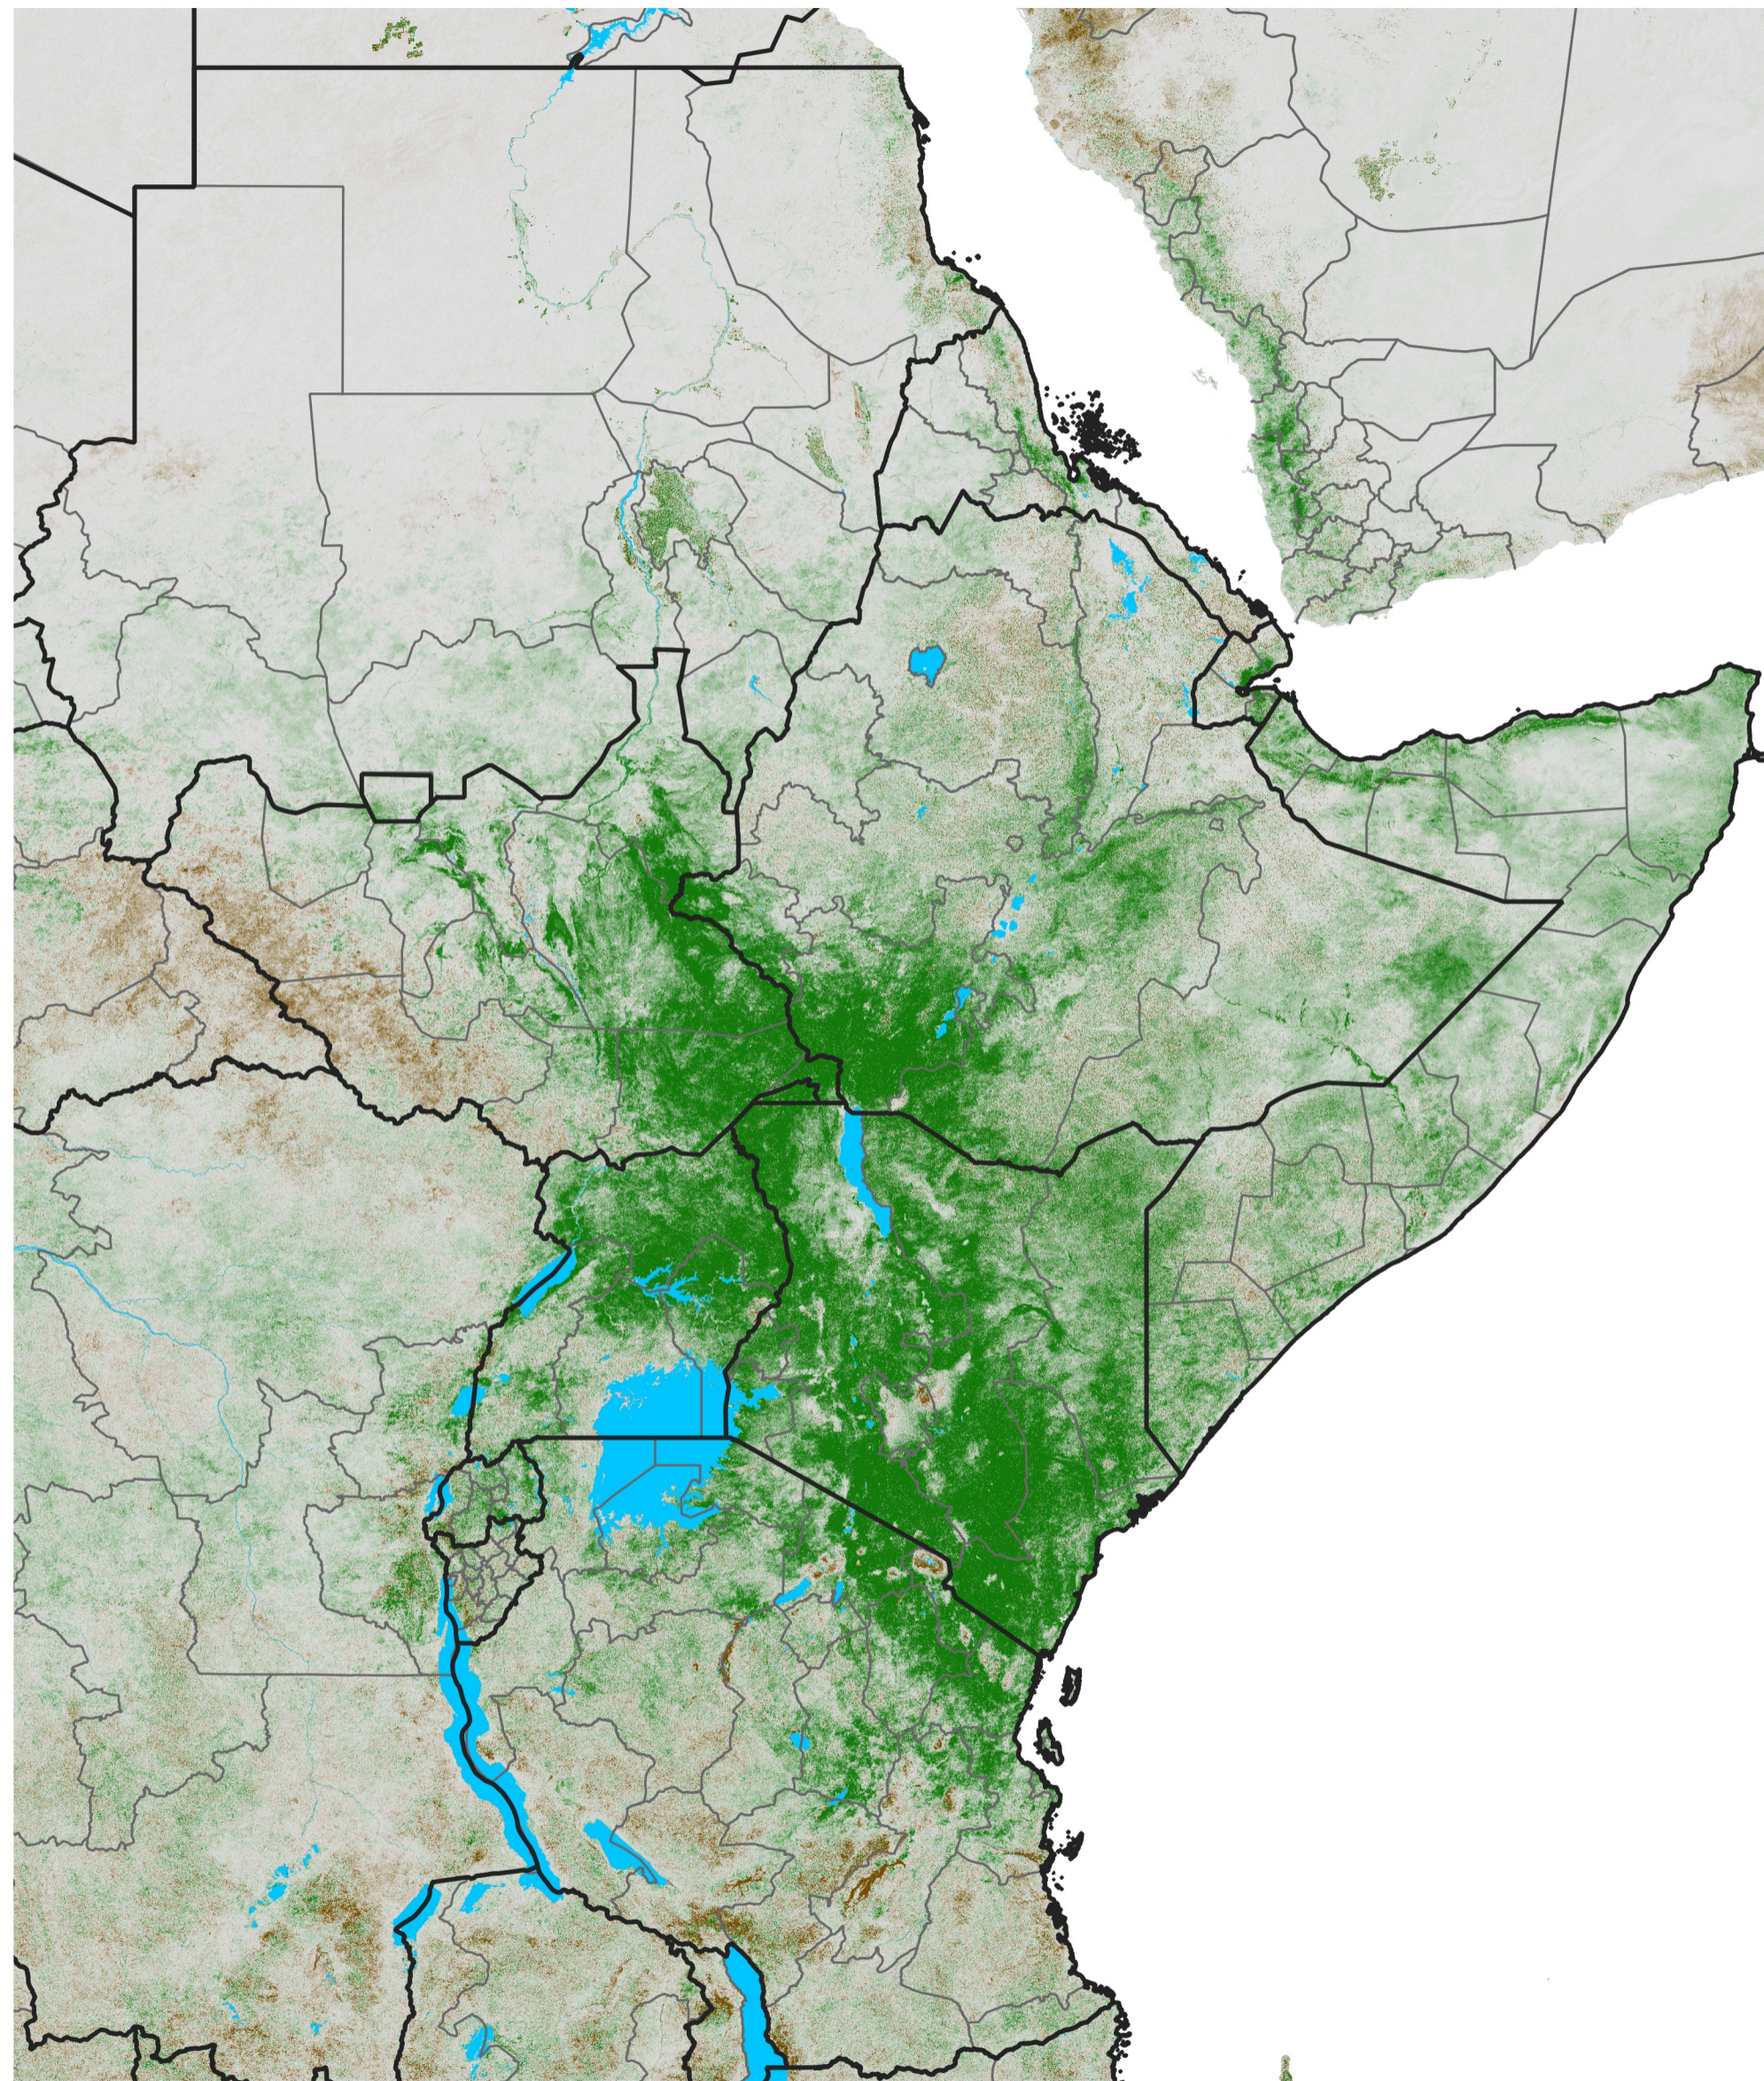

East Africa NDVI Difference

2020 minus 2019

Period 11 / Feb 16 - 25, 2020

NDVI Difference

< -0.3 -0.2 -0.1 -0.05 0.05 0.1 0.2 >0.3

Negative

No Difference

Positive