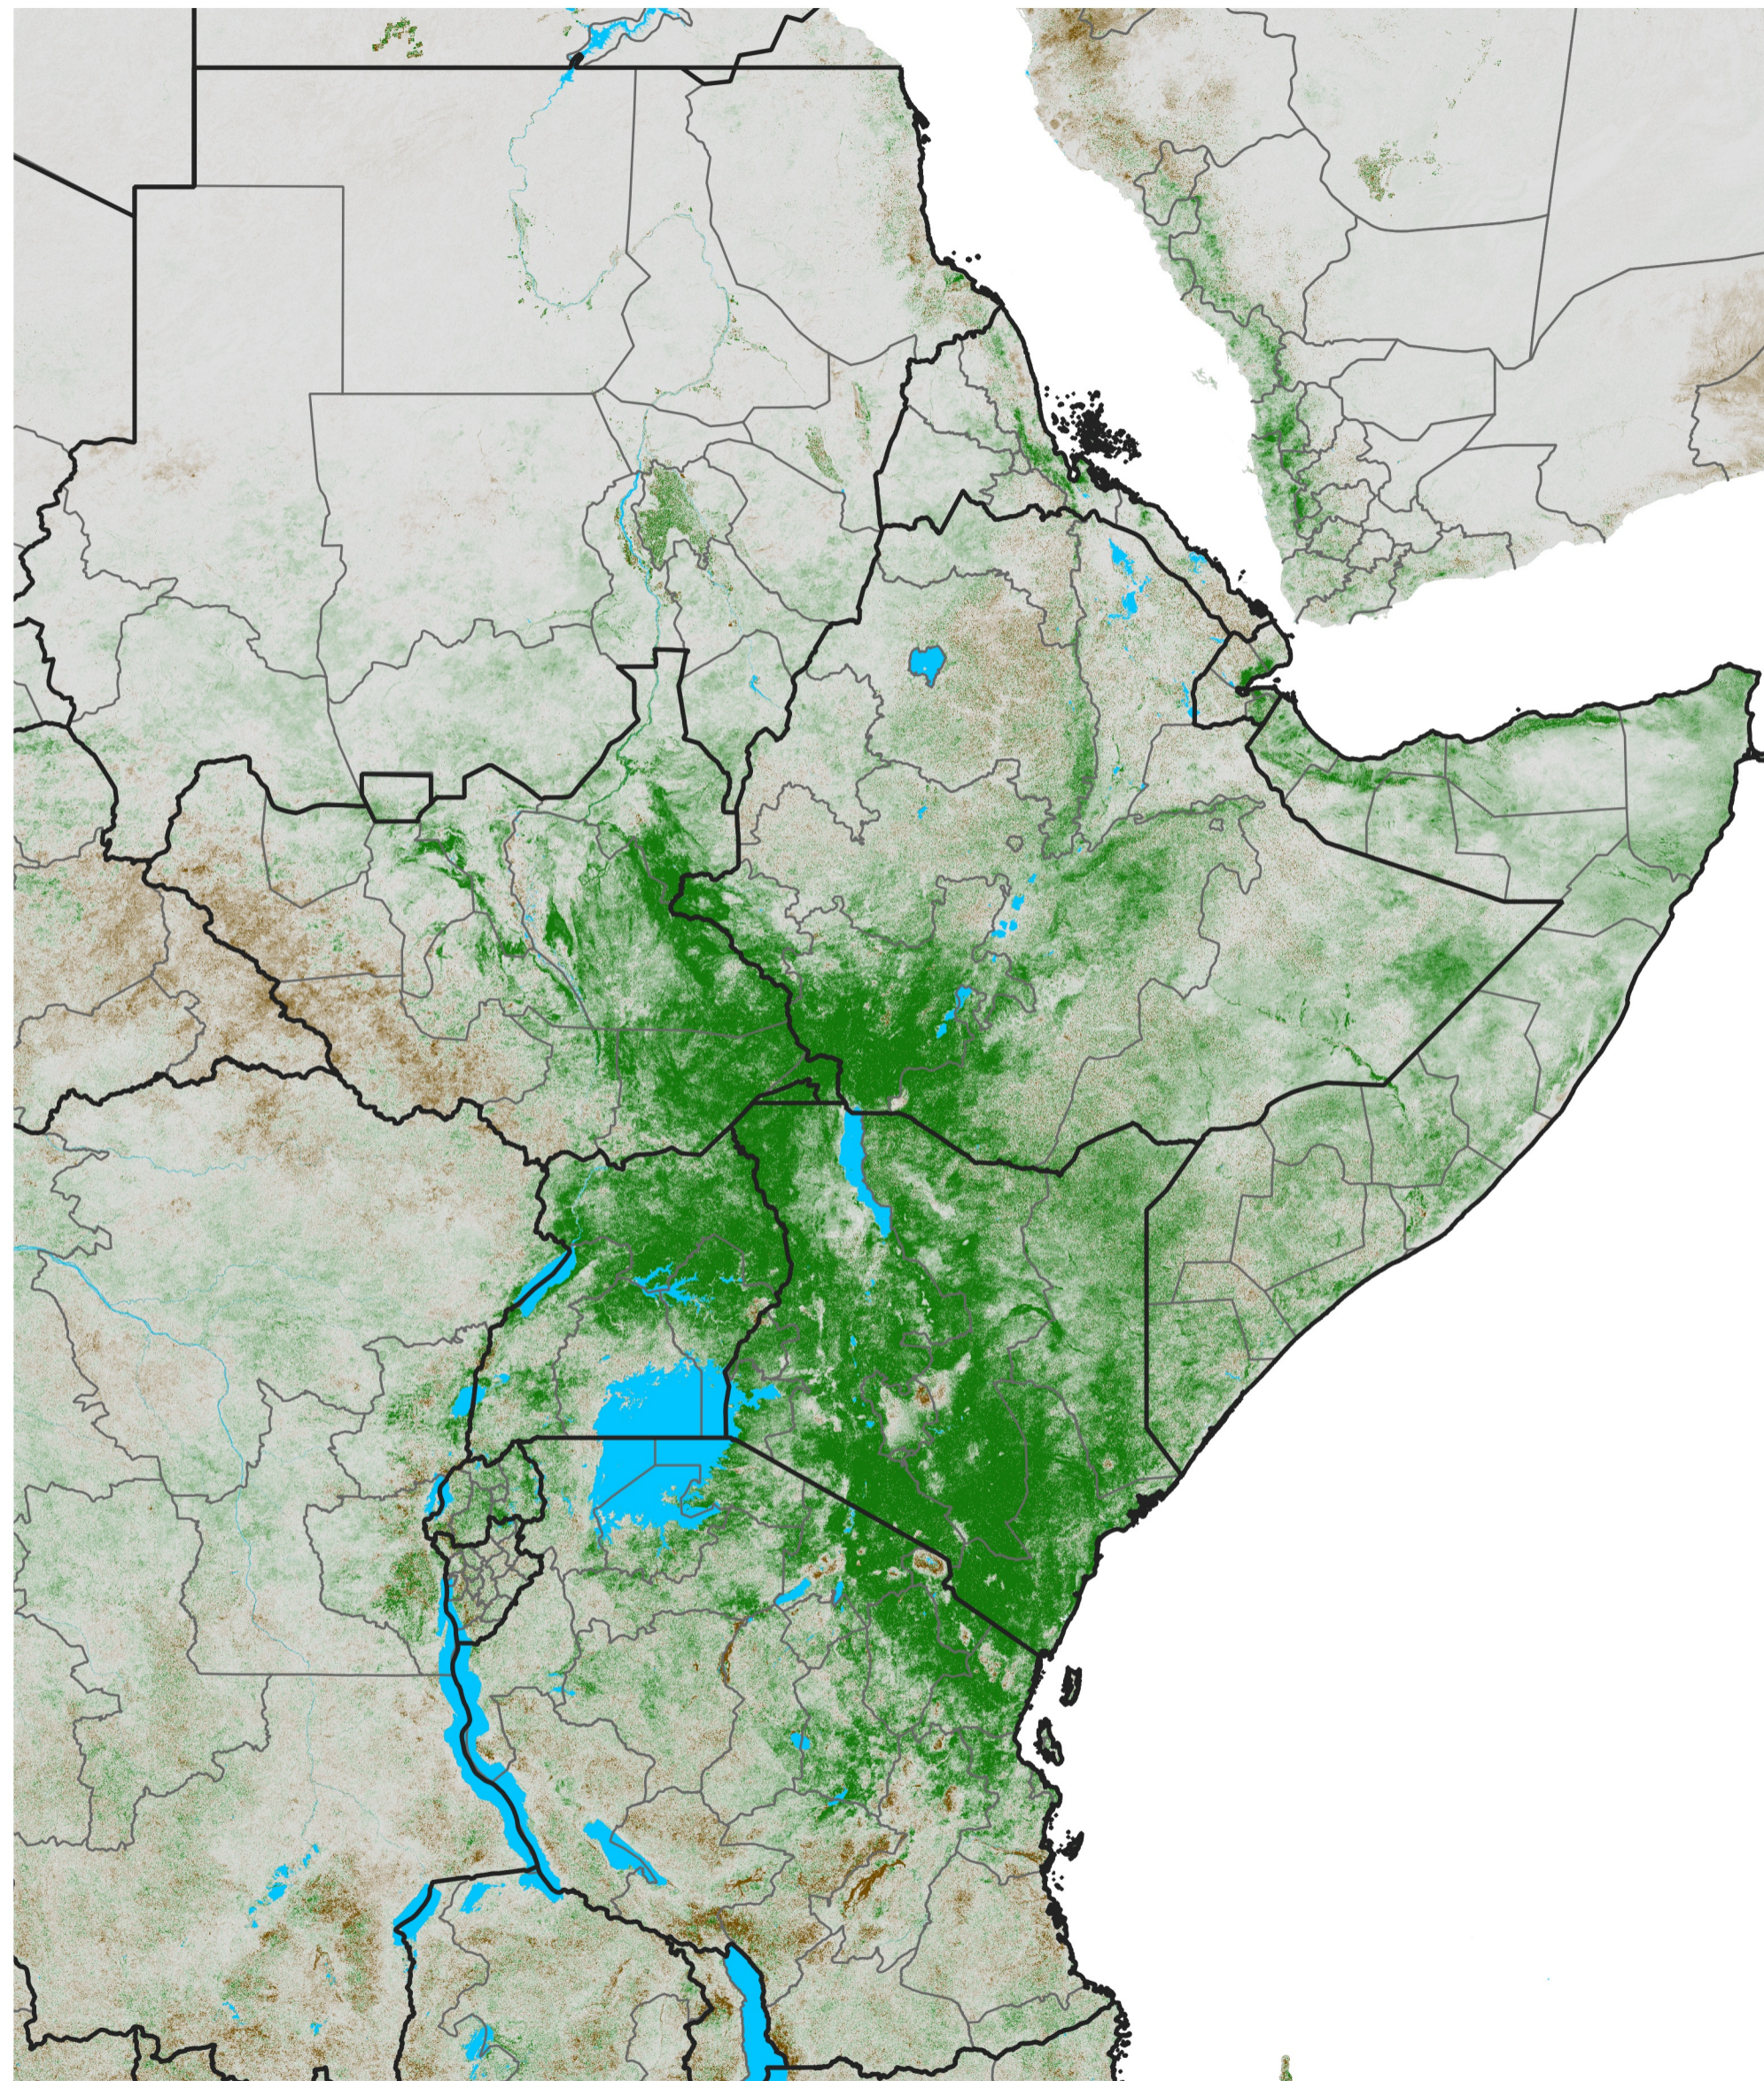

East Africa NDVI Difference

2020 minus 2019

Period 12 / Feb 21 - 29, 2020

NDVI Difference

< -0.3 -0.2 -0.1 -0.05 0.05 0.1 0.2 >0.3

Negative

No Difference

Positive