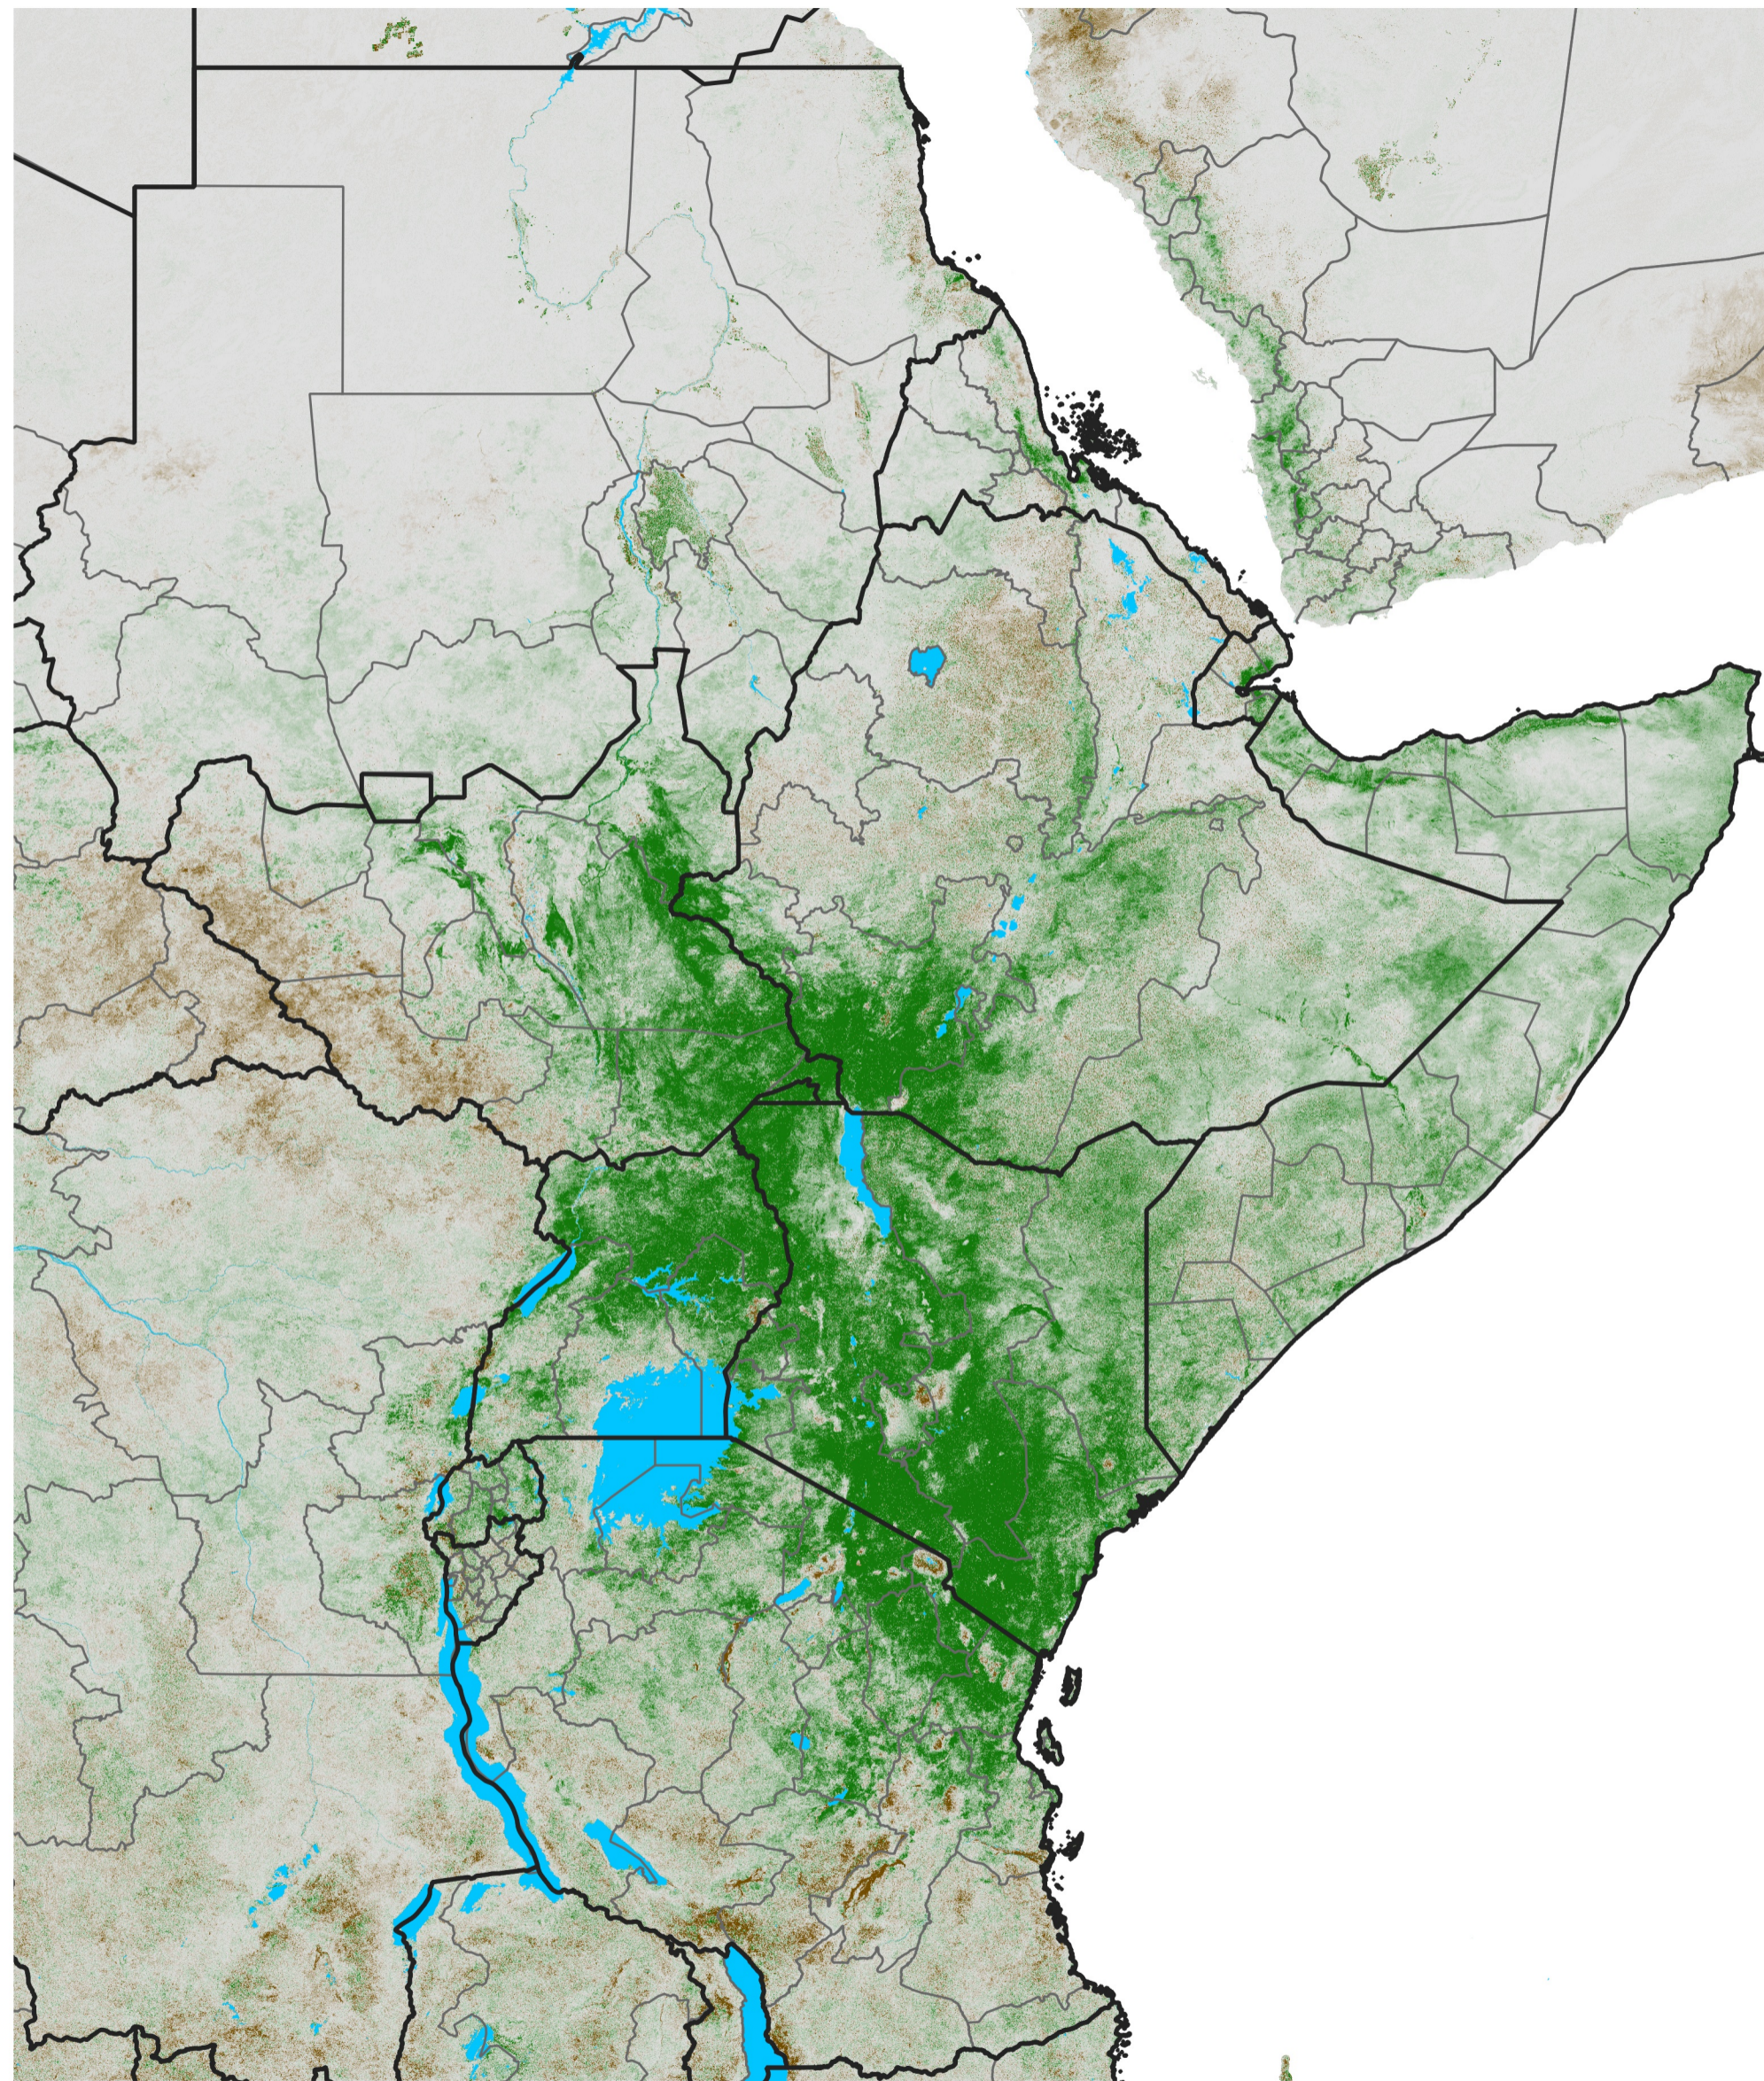

East Africa NDVI Difference

2020 minus 2019

Period 13 / Feb 26 - Mar 05, 2020

NDVI Difference

< -0.3 -0.2 -0.1 -0.05 0.05 0.1 0.2 >0.3

Negative

No Difference

Positive