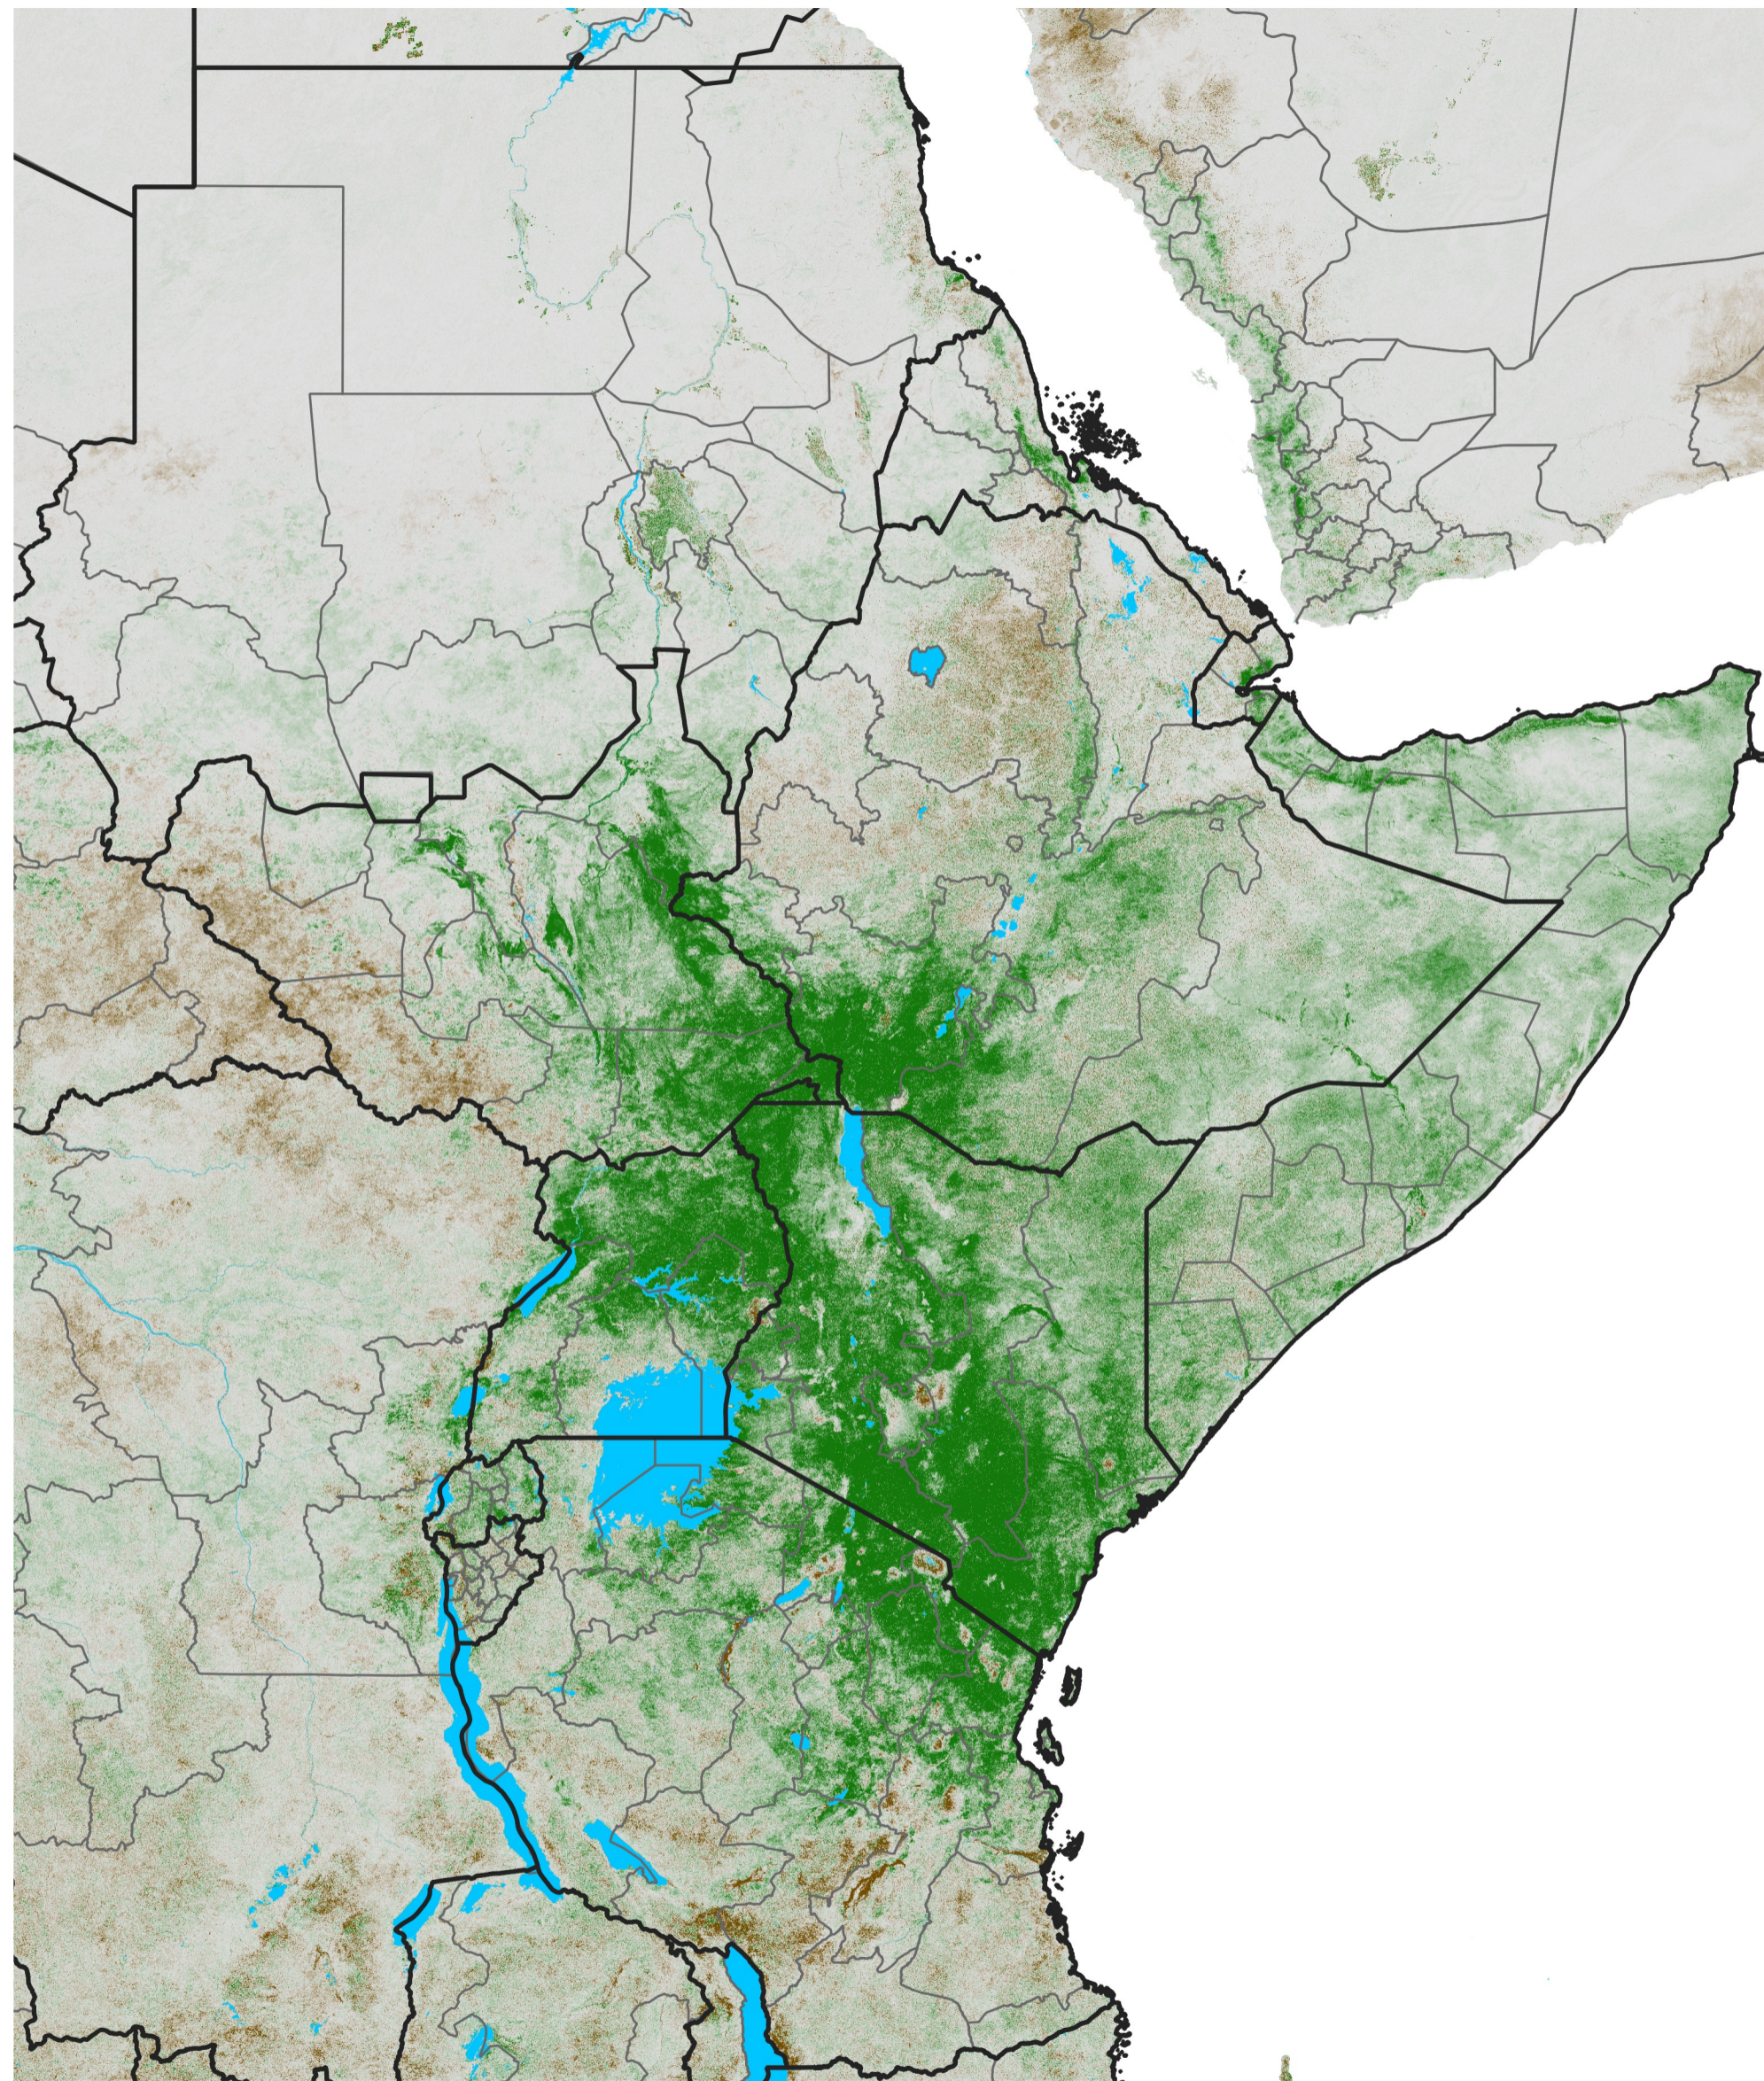

# East Africa NDVI Difference

2020 minus 2019

Period 14 / Mar 01 - 10, 2020

## NDVI Difference

< -0.3   -0.2   -0.1   -0.05   0.05   0.1   0.2   >0.3

Negative

No Difference

Positive