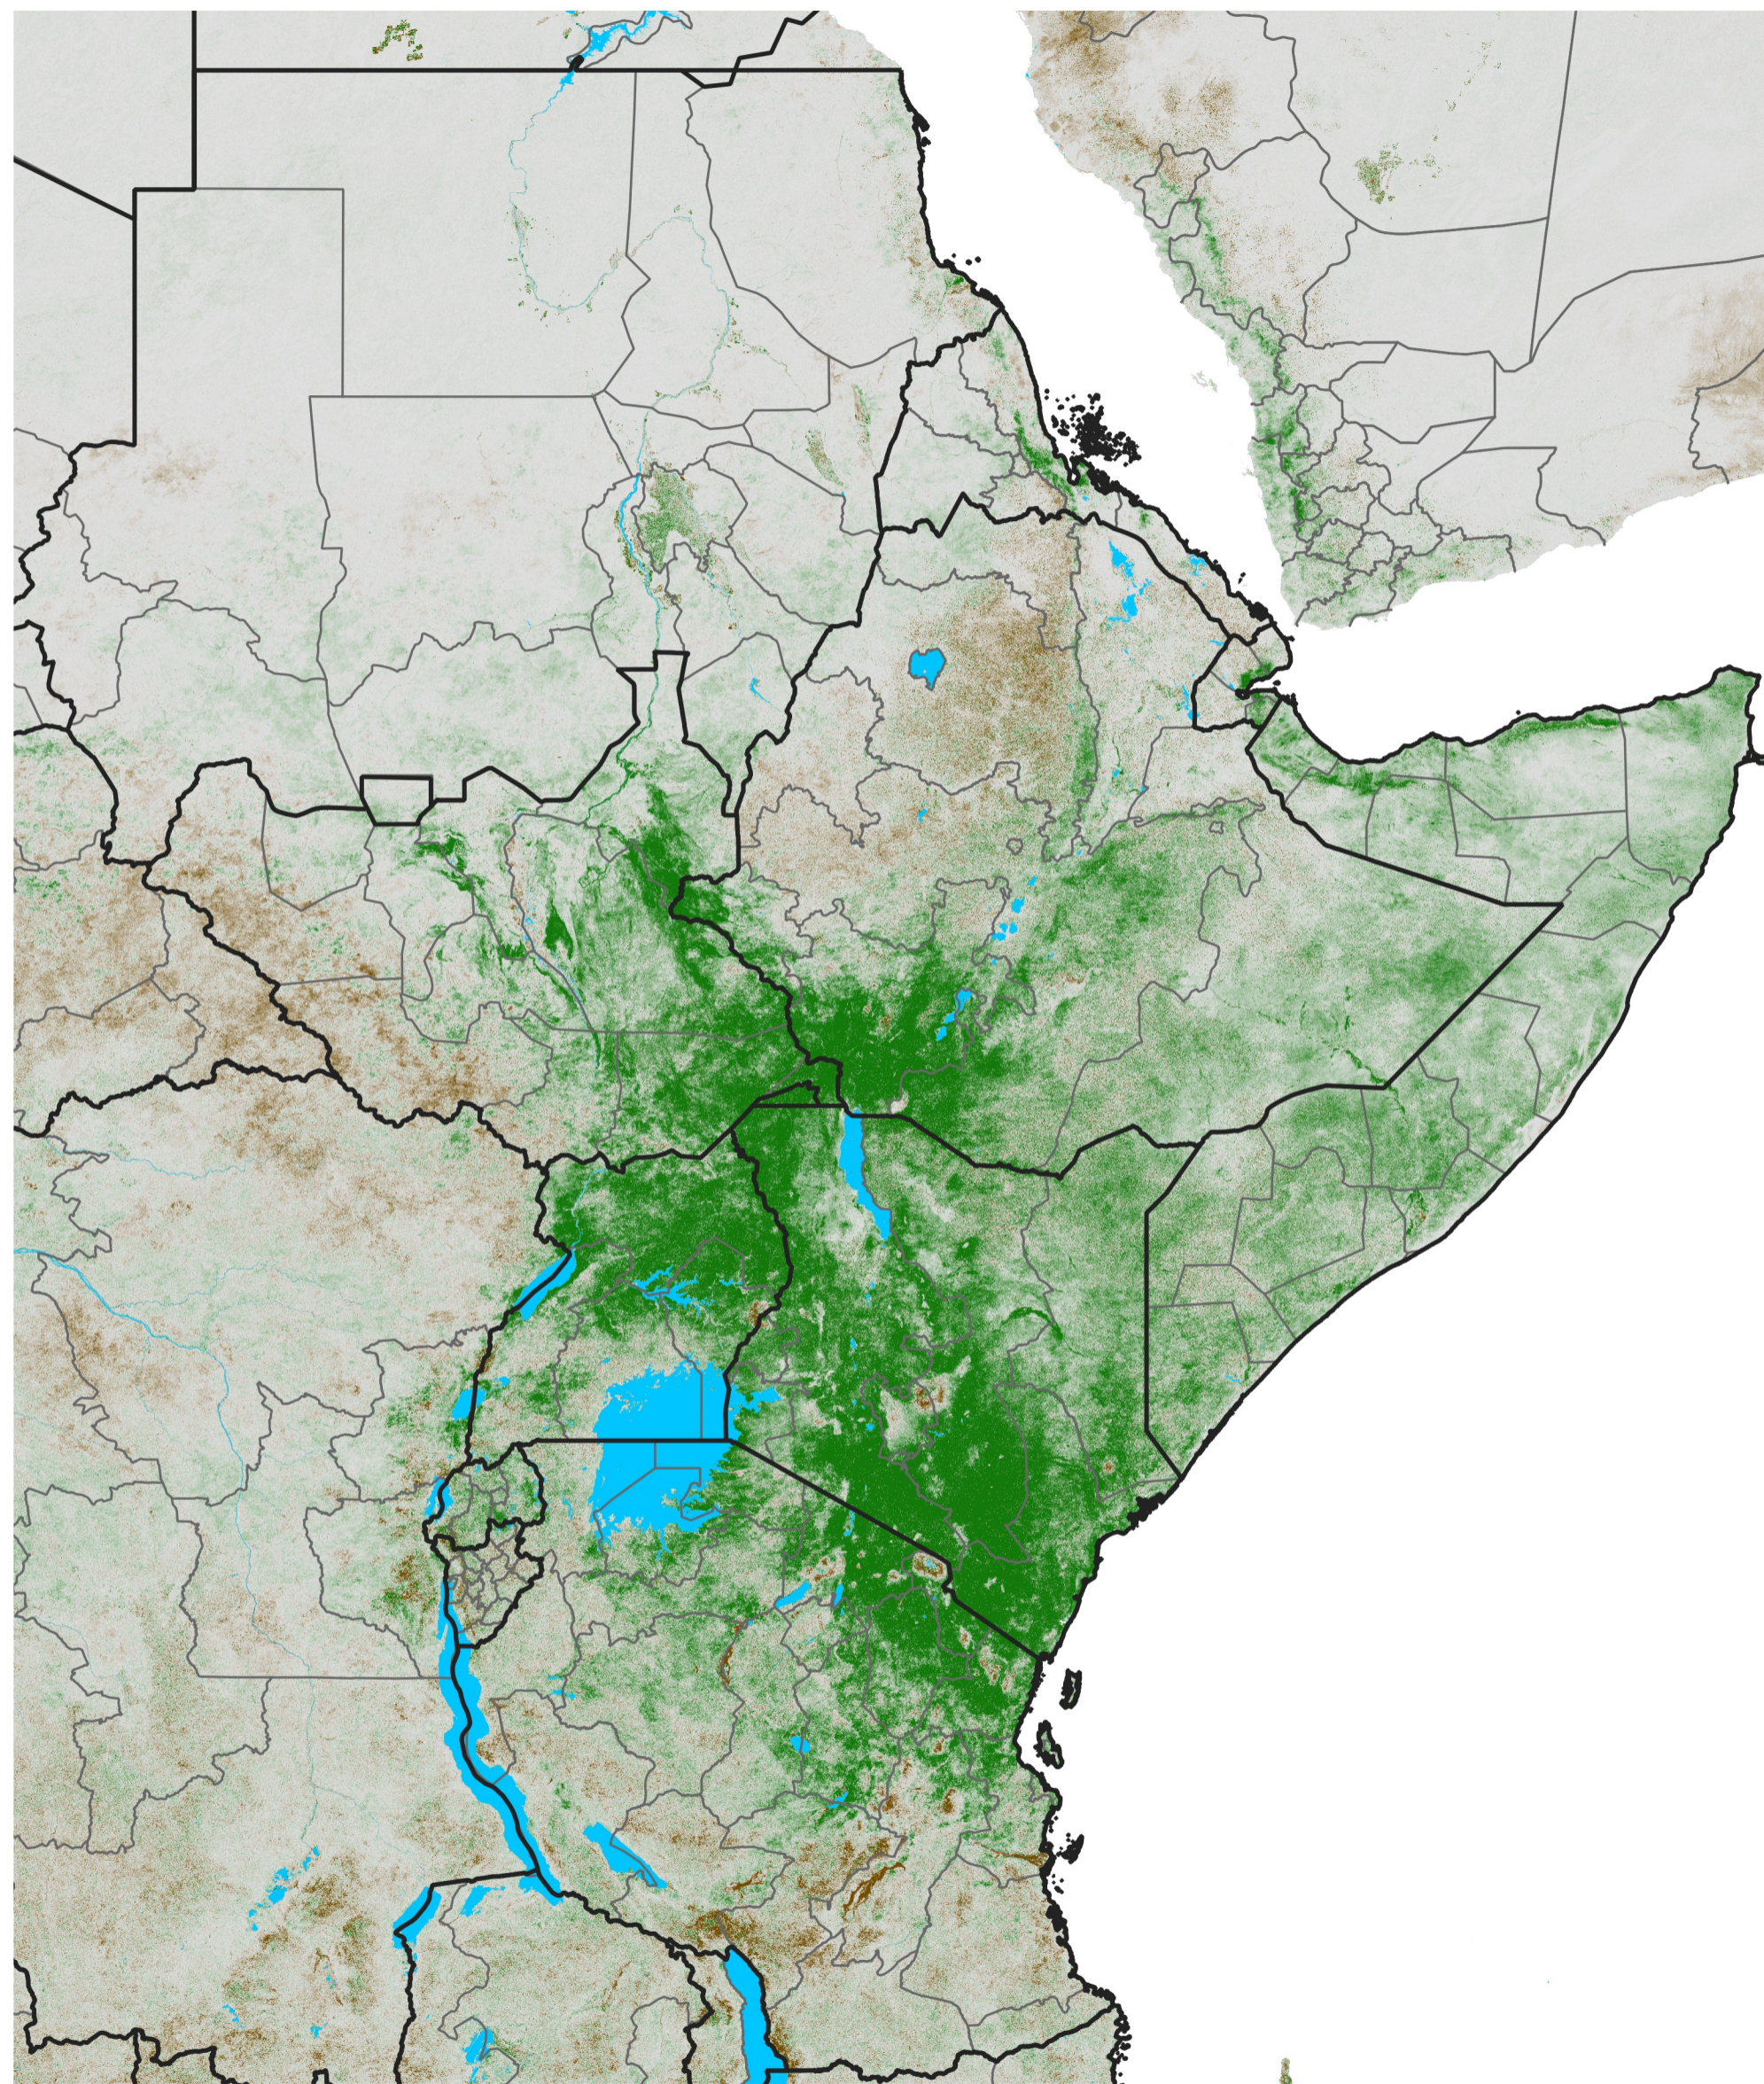

East Africa NDVI Difference

2020 minus 2019

Period 15 / Mar 06 - 15, 2020

NDVI Difference

< -0.3 -0.2 -0.1 -0.05 0.05 0.1 0.2 >0.3

Negative

No Difference

Positive