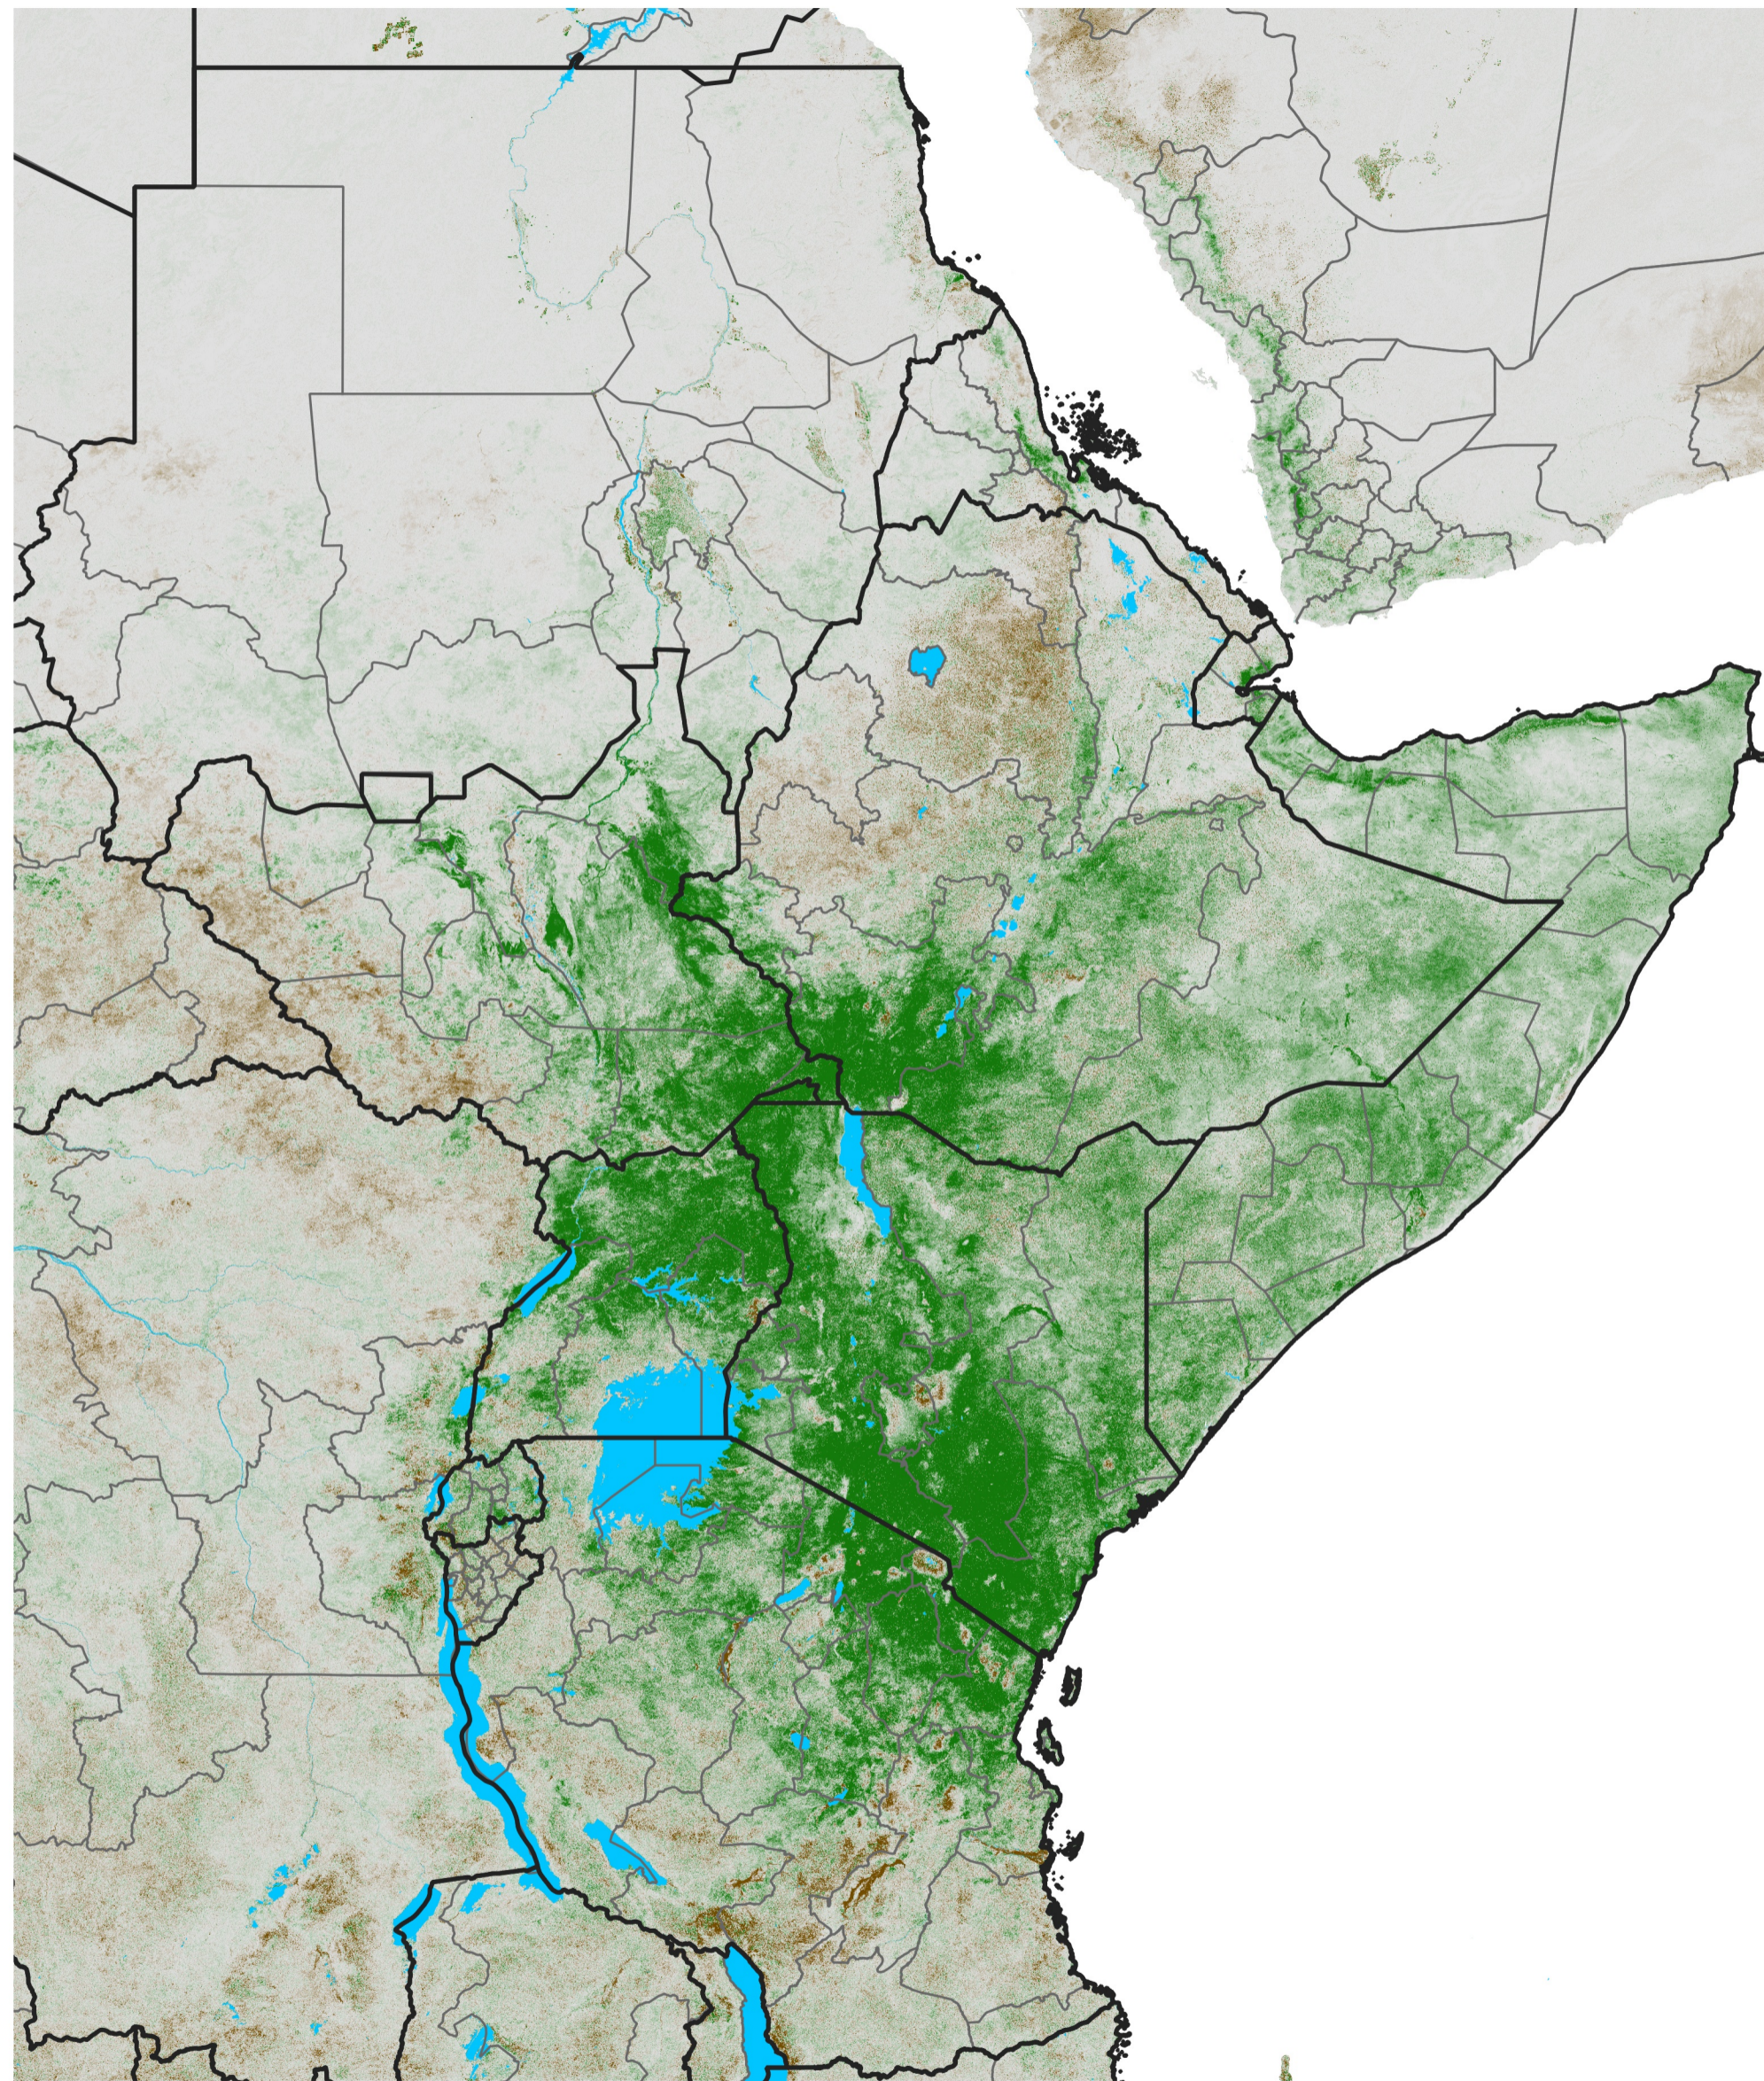

East Africa NDVI Difference

2020 minus 2019

Period 16 / Mar 11 - 20, 2020

NDVI Difference

< -0.3 -0.2 -0.1 -0.05 0.05 0.1 0.2 >0.3

Negative

No Difference

Positive