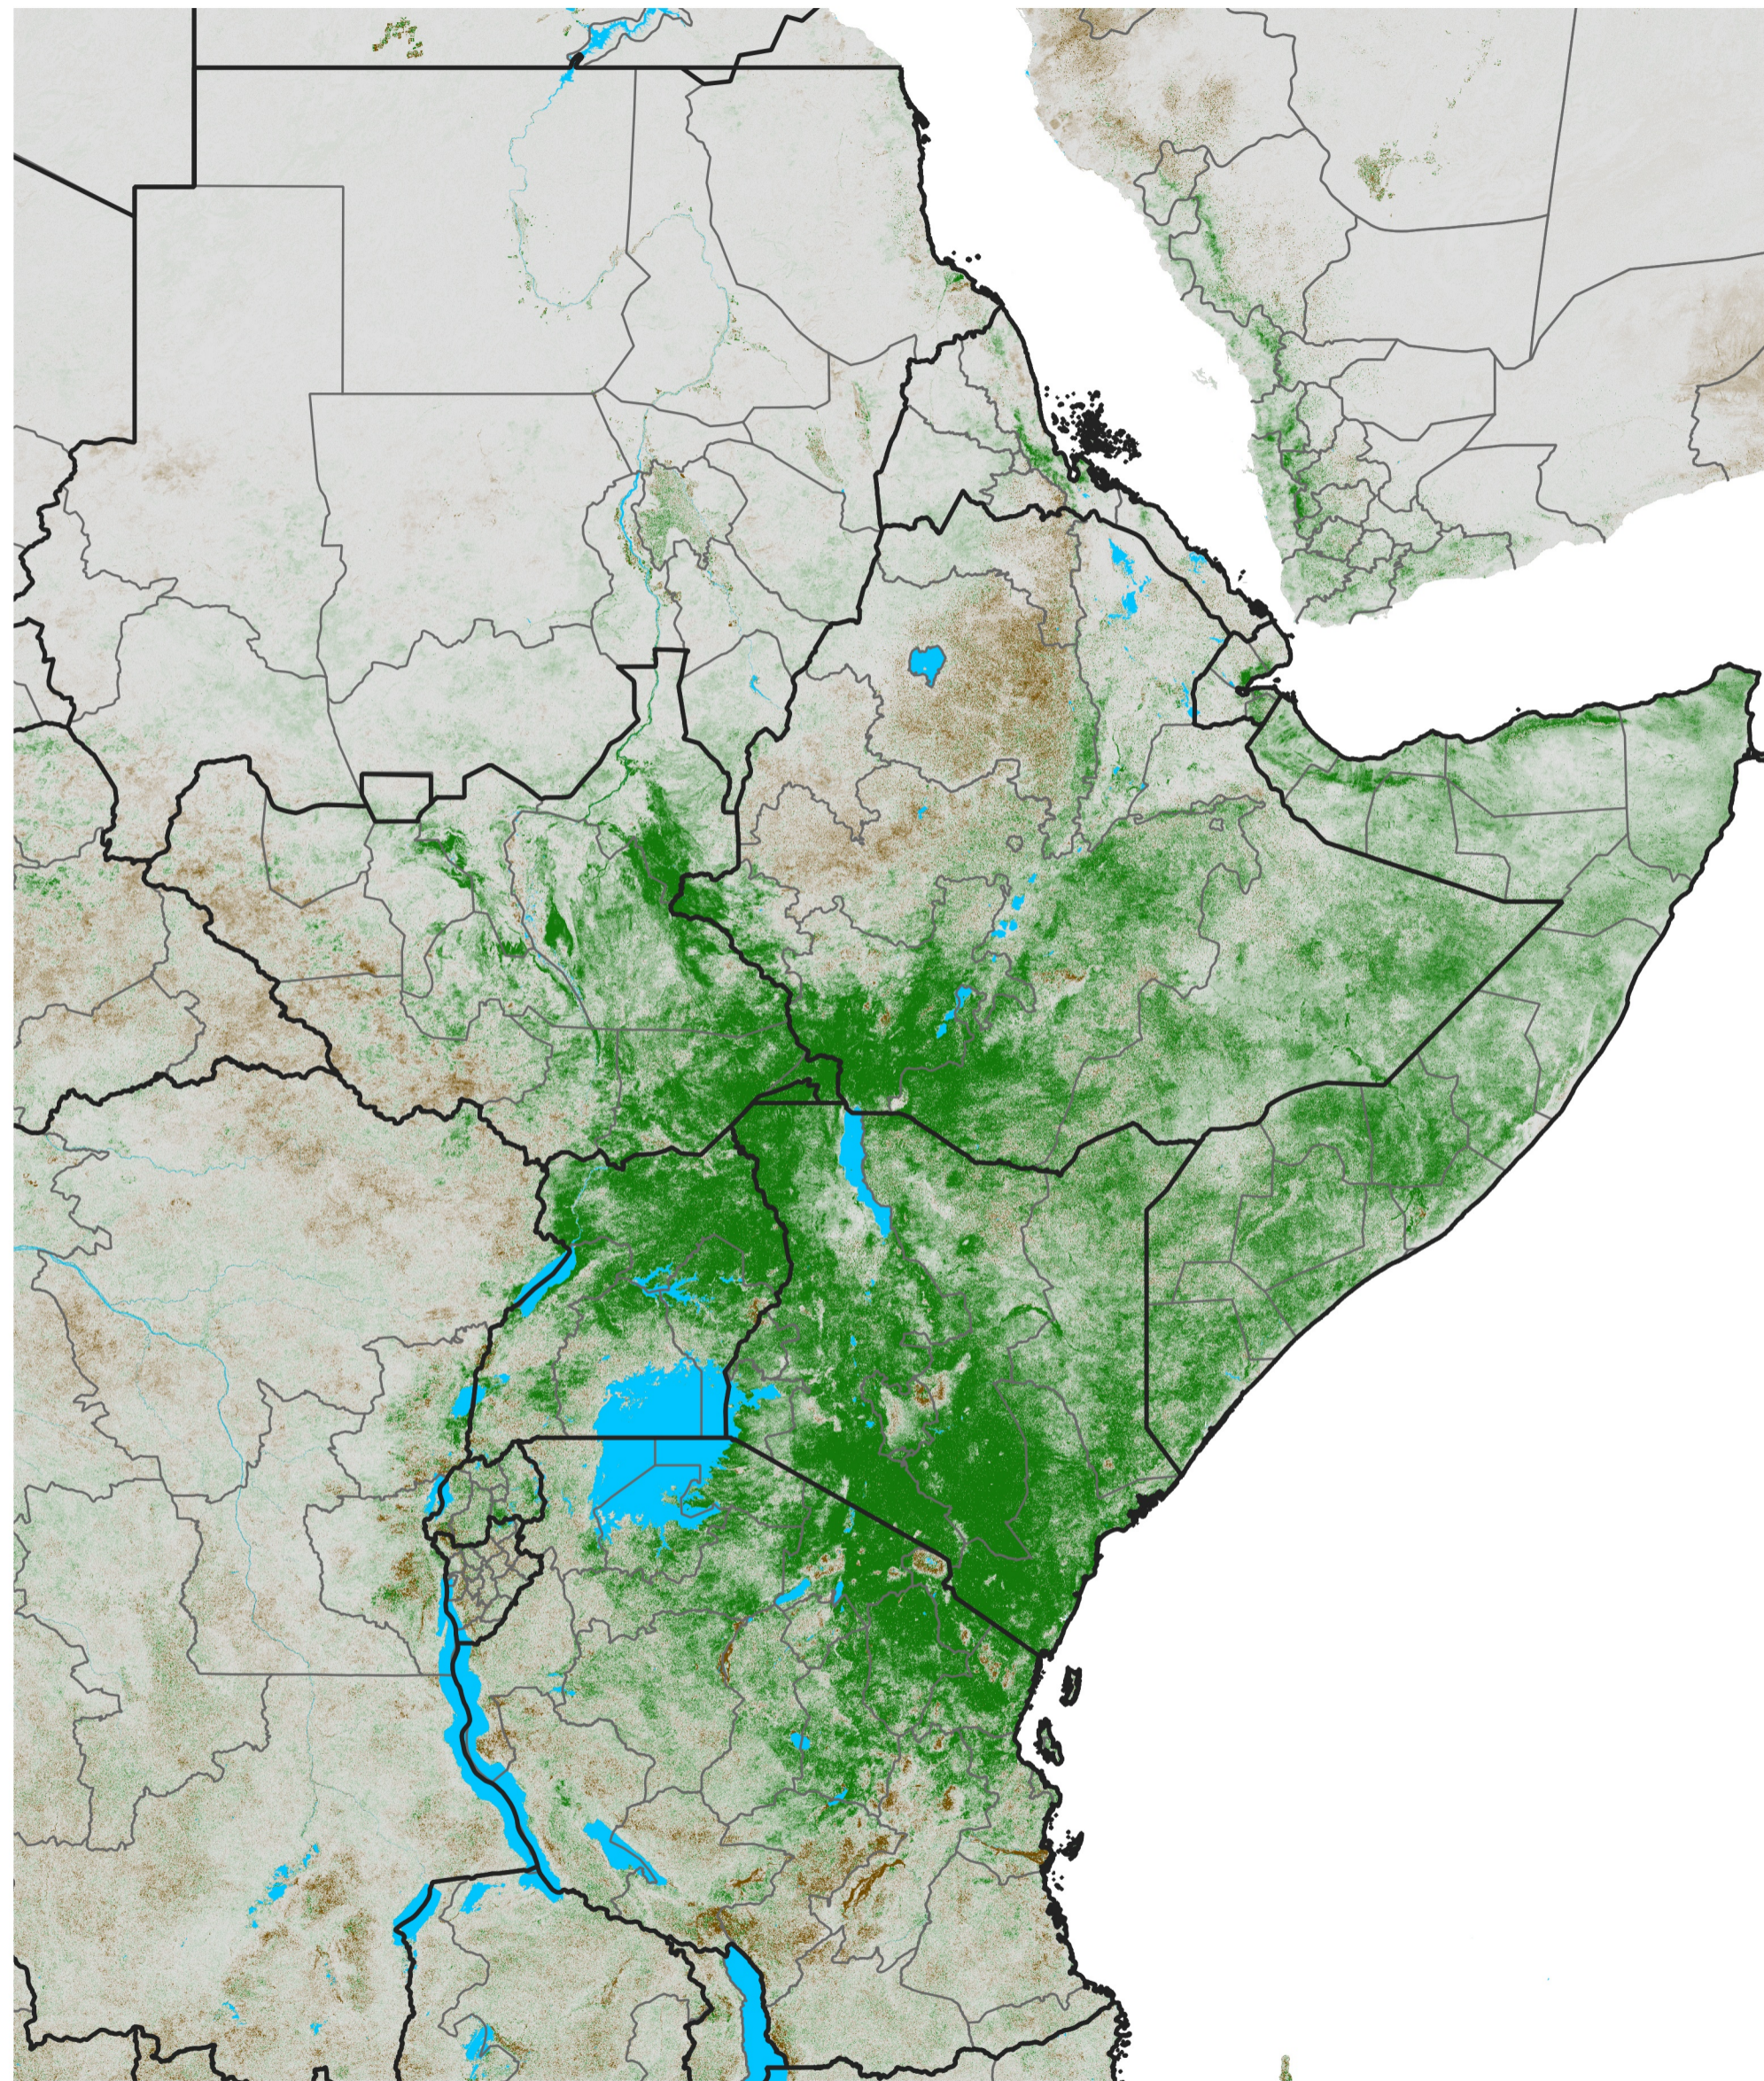

East Africa NDVI Difference

2020 minus 2019

Period 17 / Mar 16 - 25, 2020

NDVI Difference

< -0.3 -0.2 -0.1 -0.05 0.05 0.1 0.2 >0.3

Negative

No Difference

Positive