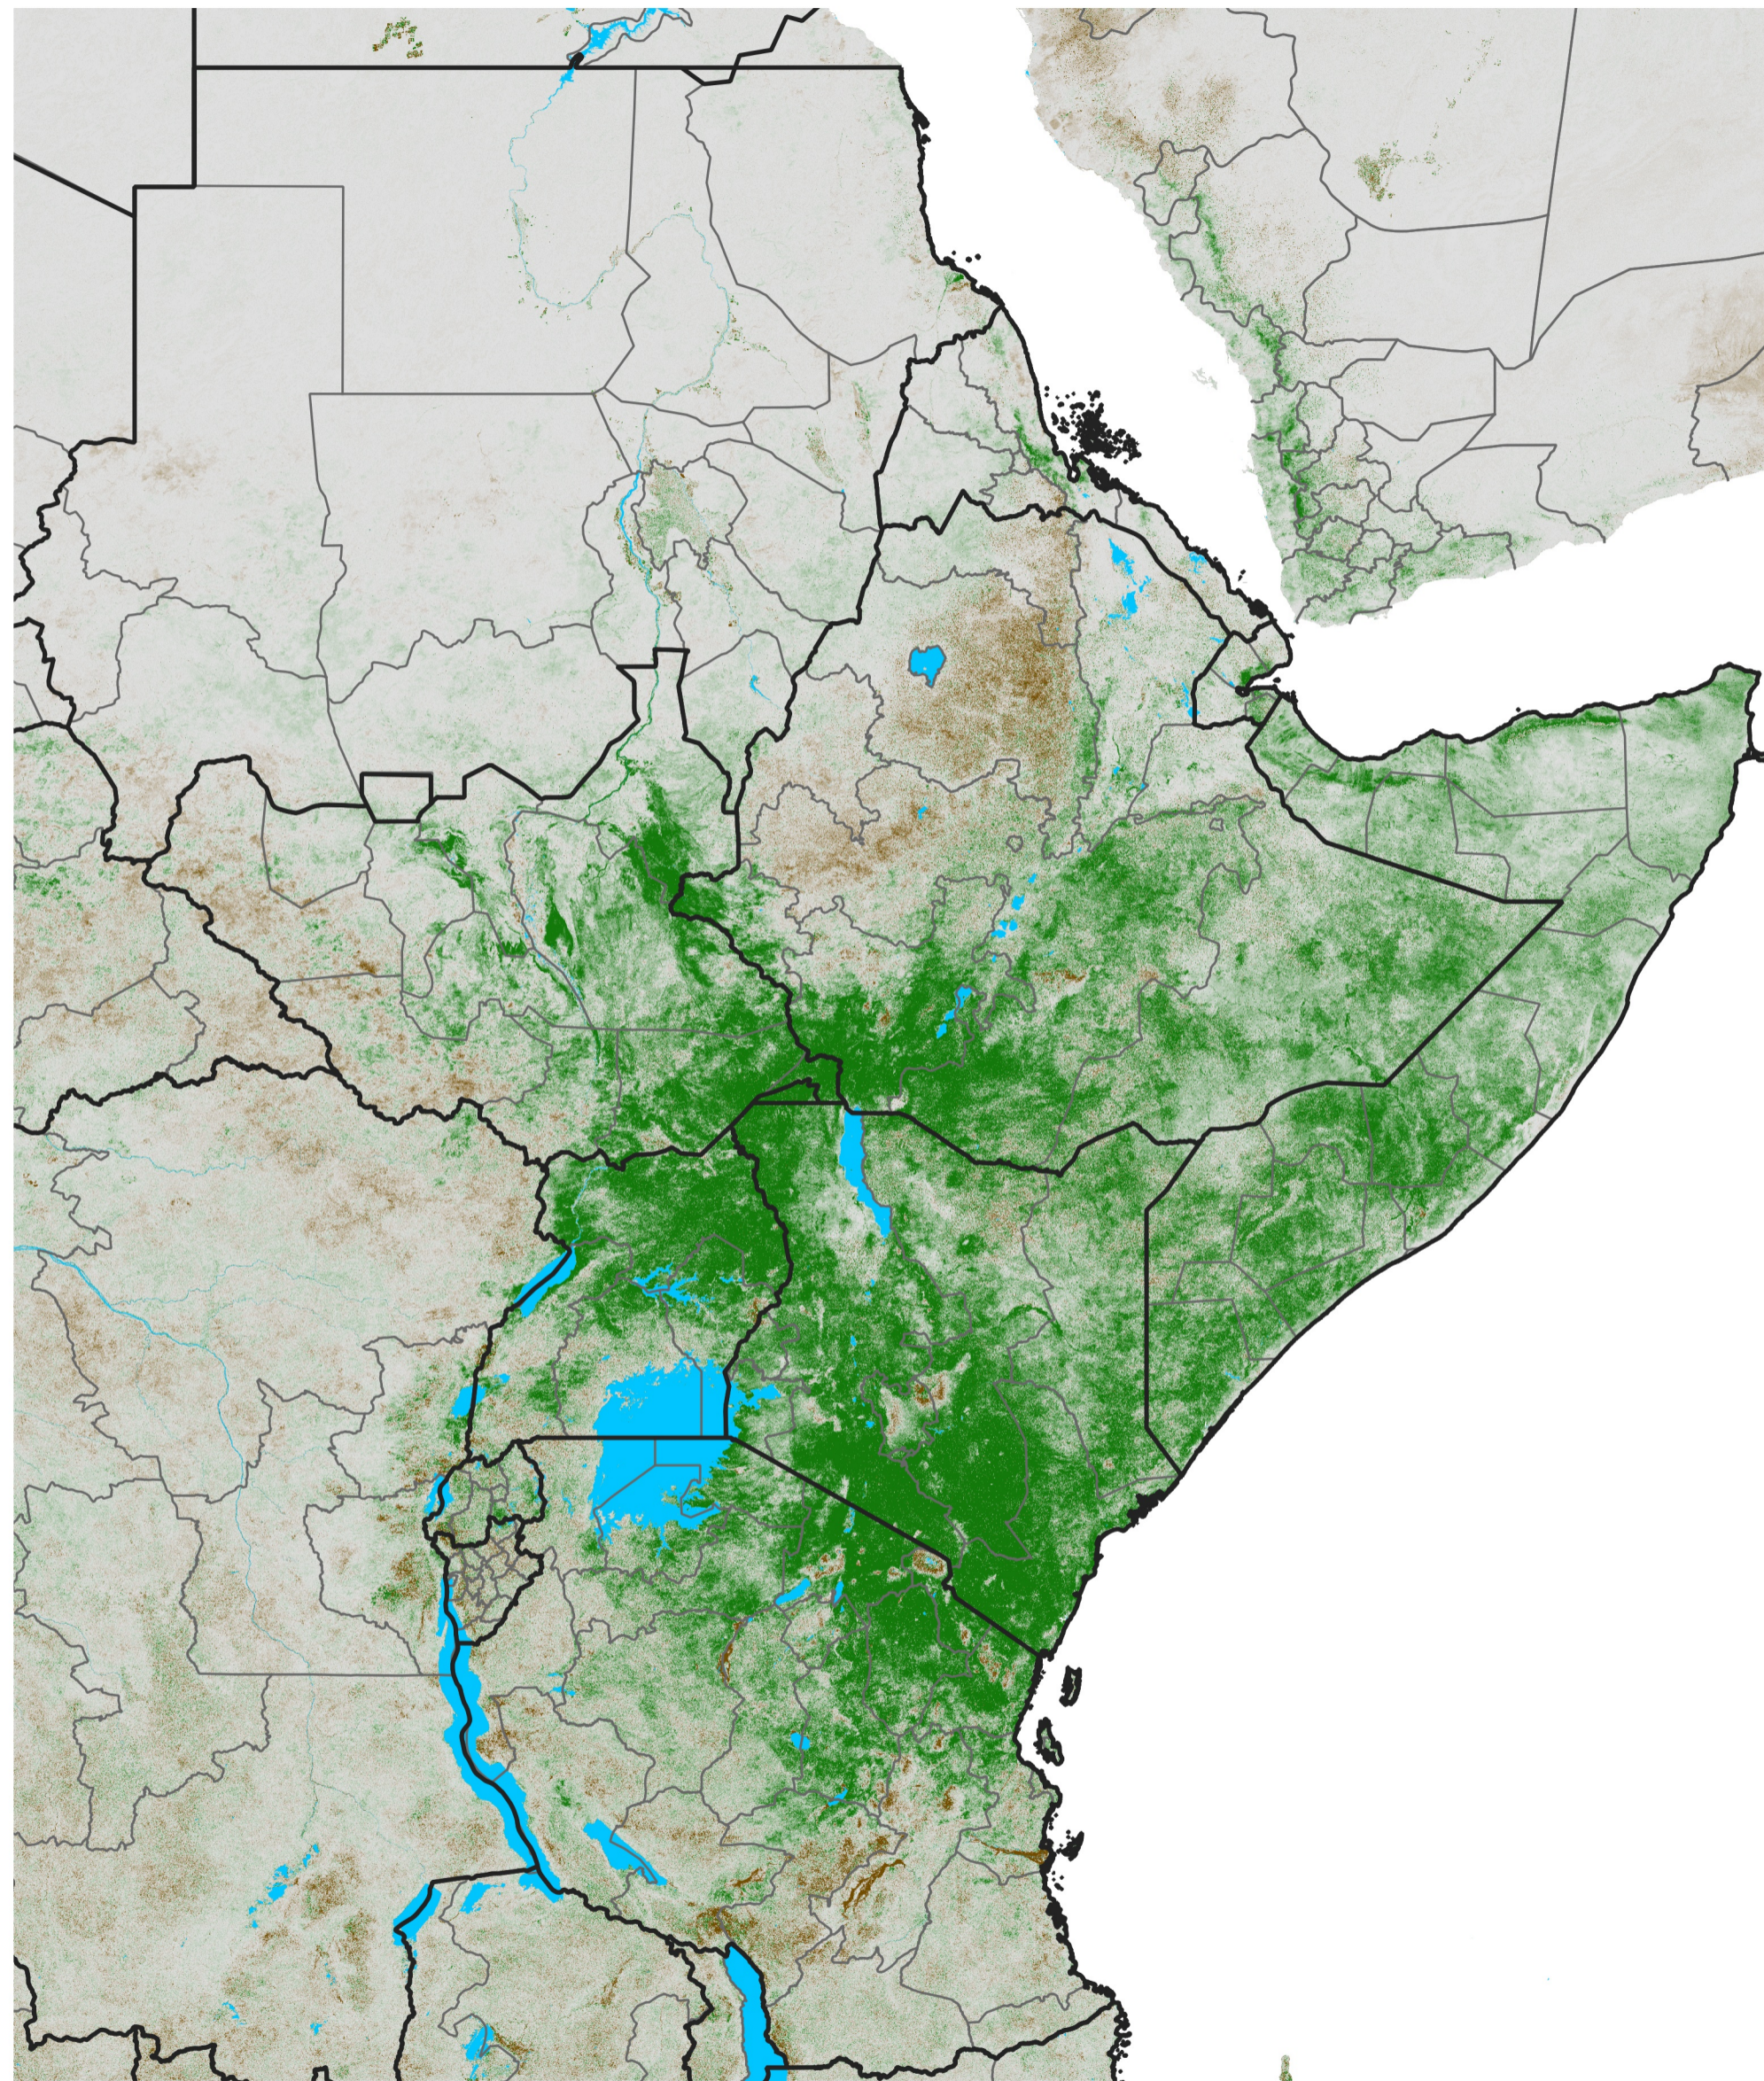

# East Africa NDVI Difference

2020 minus 2019

Period 18 / Mar 21 - 31, 2020

## NDVI Difference

< -0.3   -0.2   -0.1   -0.05   0.05   0.1   0.2   >0.3

Negative

No Difference

Positive